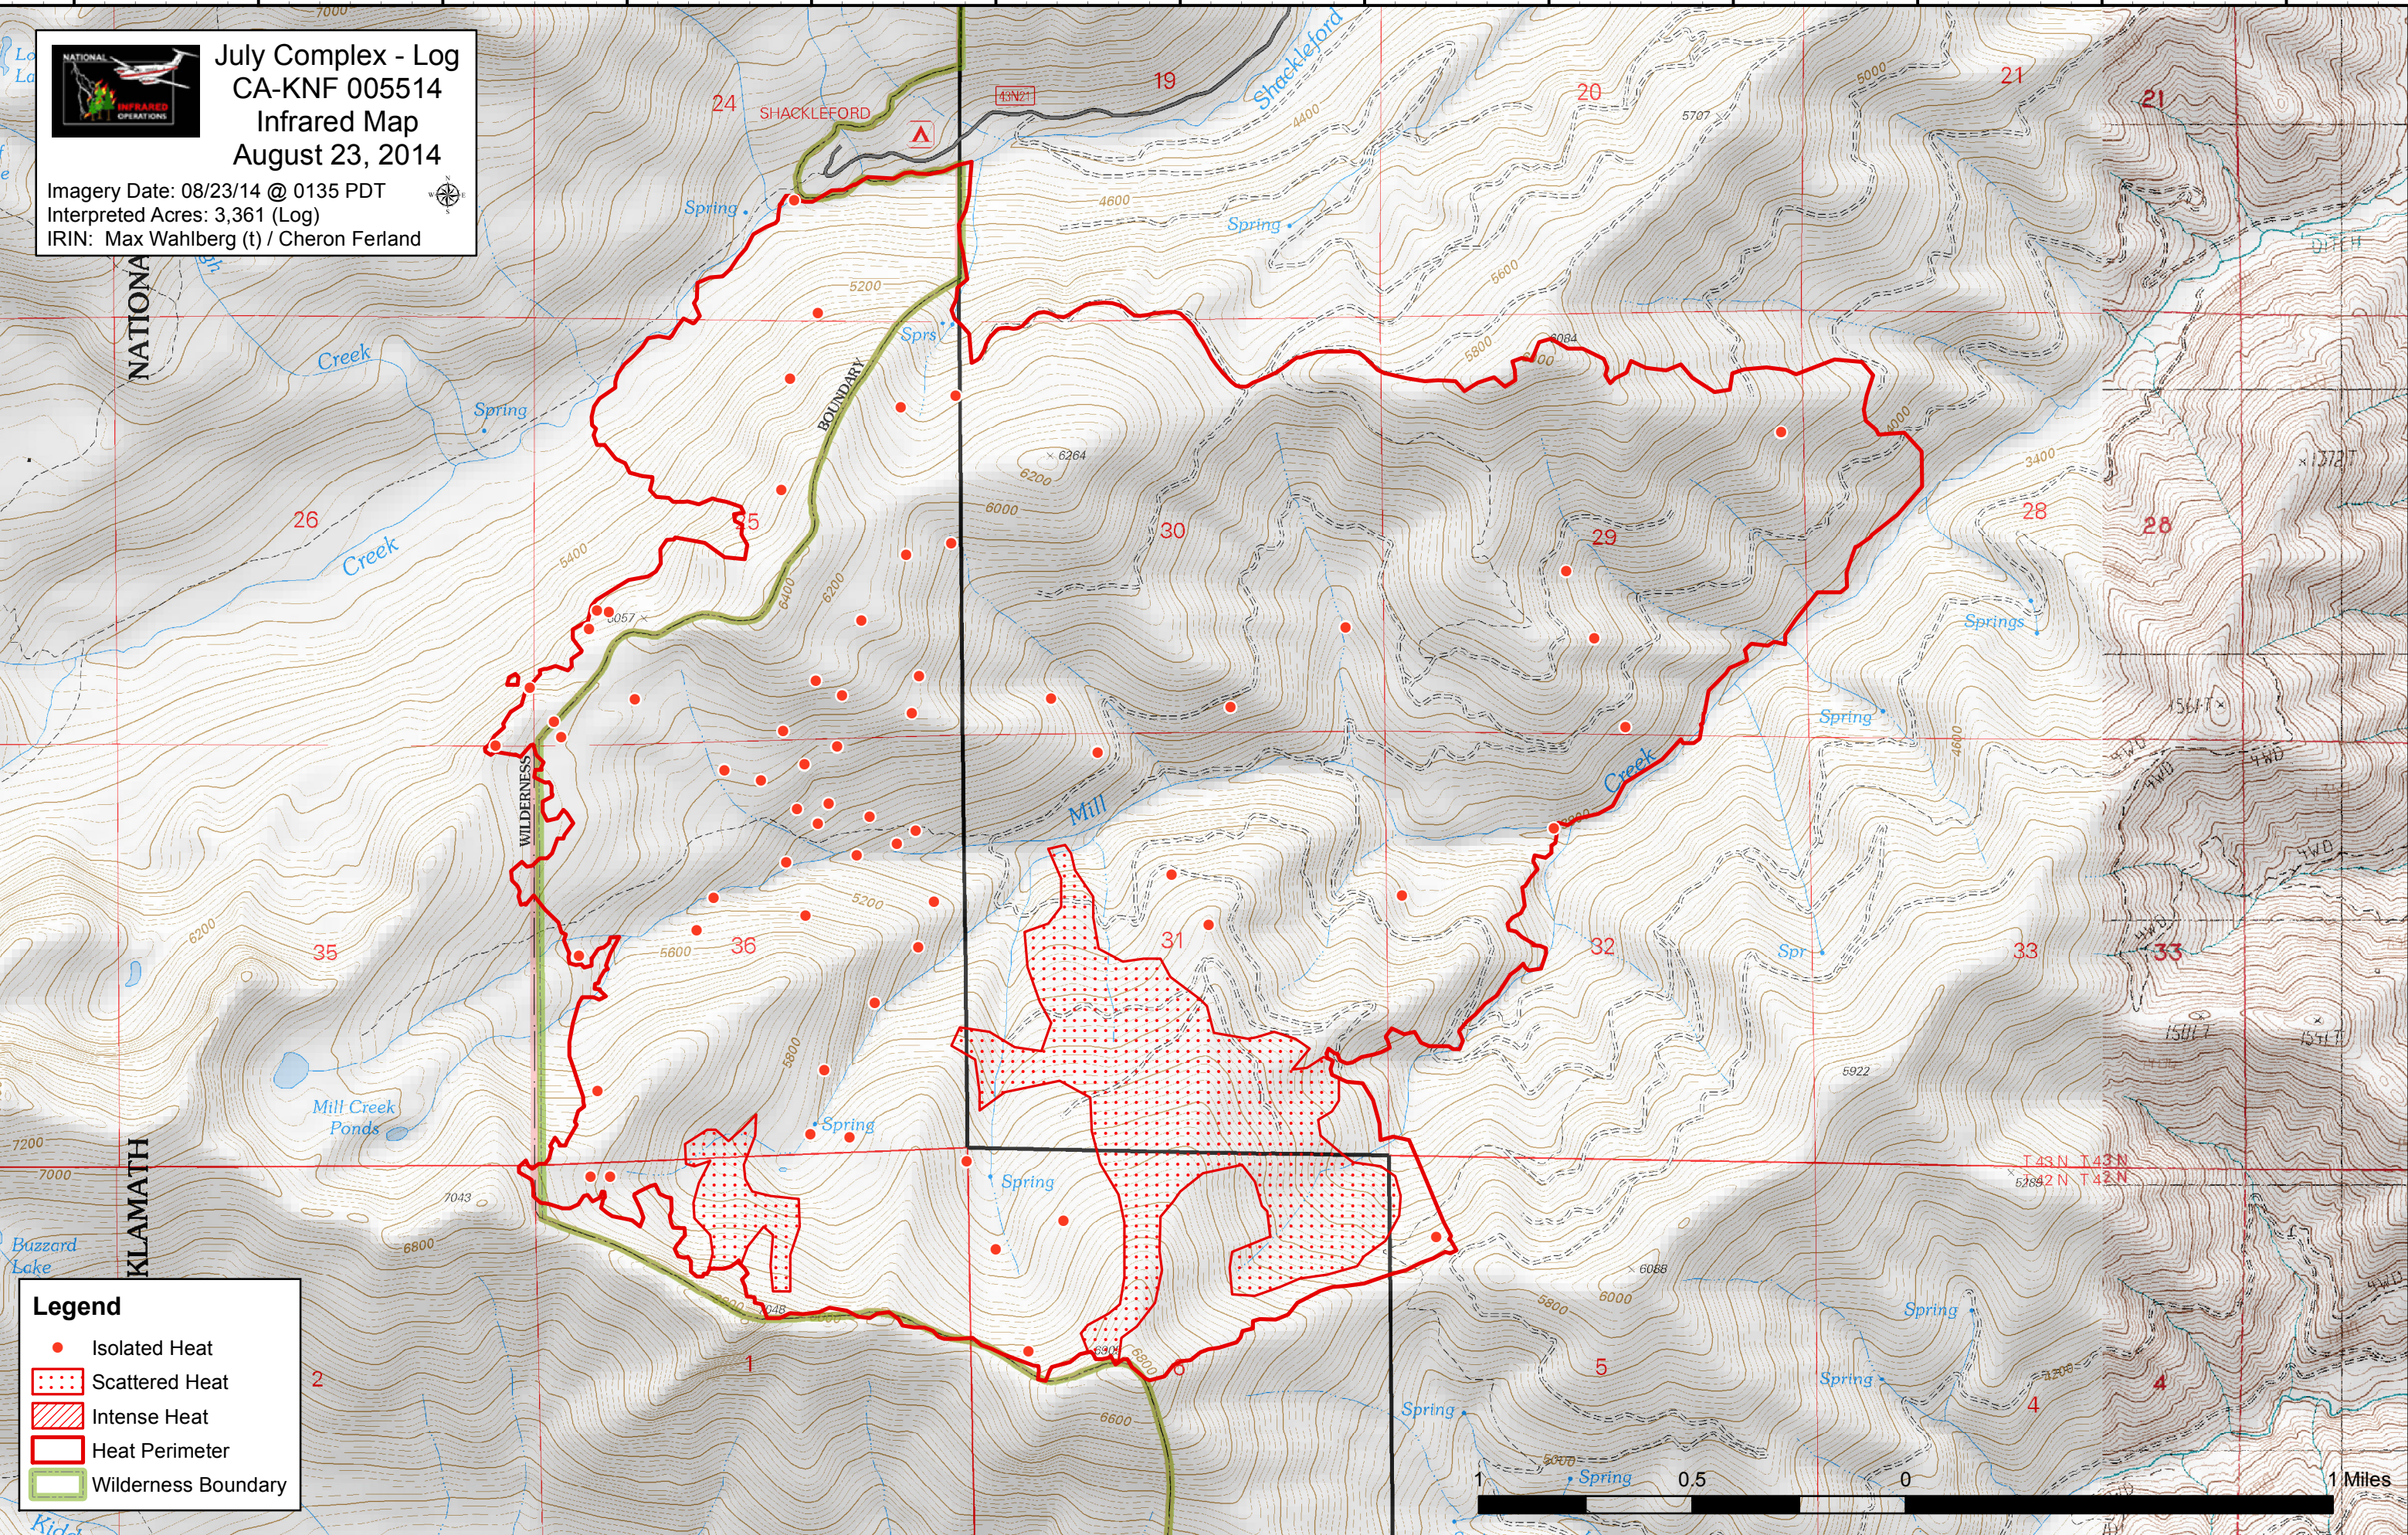

123°5'30"W 123°5'0"W 123°4'30"W 123°4'0"W 123°3'30"W 123°3'0"W 123°2'30"W 123°2'0"W 123°1'30"W 123°1'0"W 123°0'30"W 123°0'0"W 122°59'30"W

July Complex - Log
CA-KNF 005514
Infrared Map
August 23, 2014

Imagery Date: 08/23/14 @ 0135 PDT
Interpreted Acres: 3,361 (Log)
IRIN: Max Wahlberg (t) / Cheron Ferland

41°33'30"N
41°33'0"N
41°32'30"N
41°32'0"N
41°31'30"N
41°31'0"N

41°33'30"N
41°33'0"N
41°32'30"N
41°32'0"N
41°31'30"N
41°31'0"N

Legend

- Isolated Heat
- Scattered Heat
- Intense Heat
- Heat Perimeter
- Wilderness Boundary

123°5'30"W 123°5'0"W 123°4'30"W 123°4'0"W 123°3'30"W 123°3'0"W 123°2'30"W 123°2'0"W 123°1'30"W 123°1'0"W 123°0'30"W 123°0'0"W 122°59'30"W