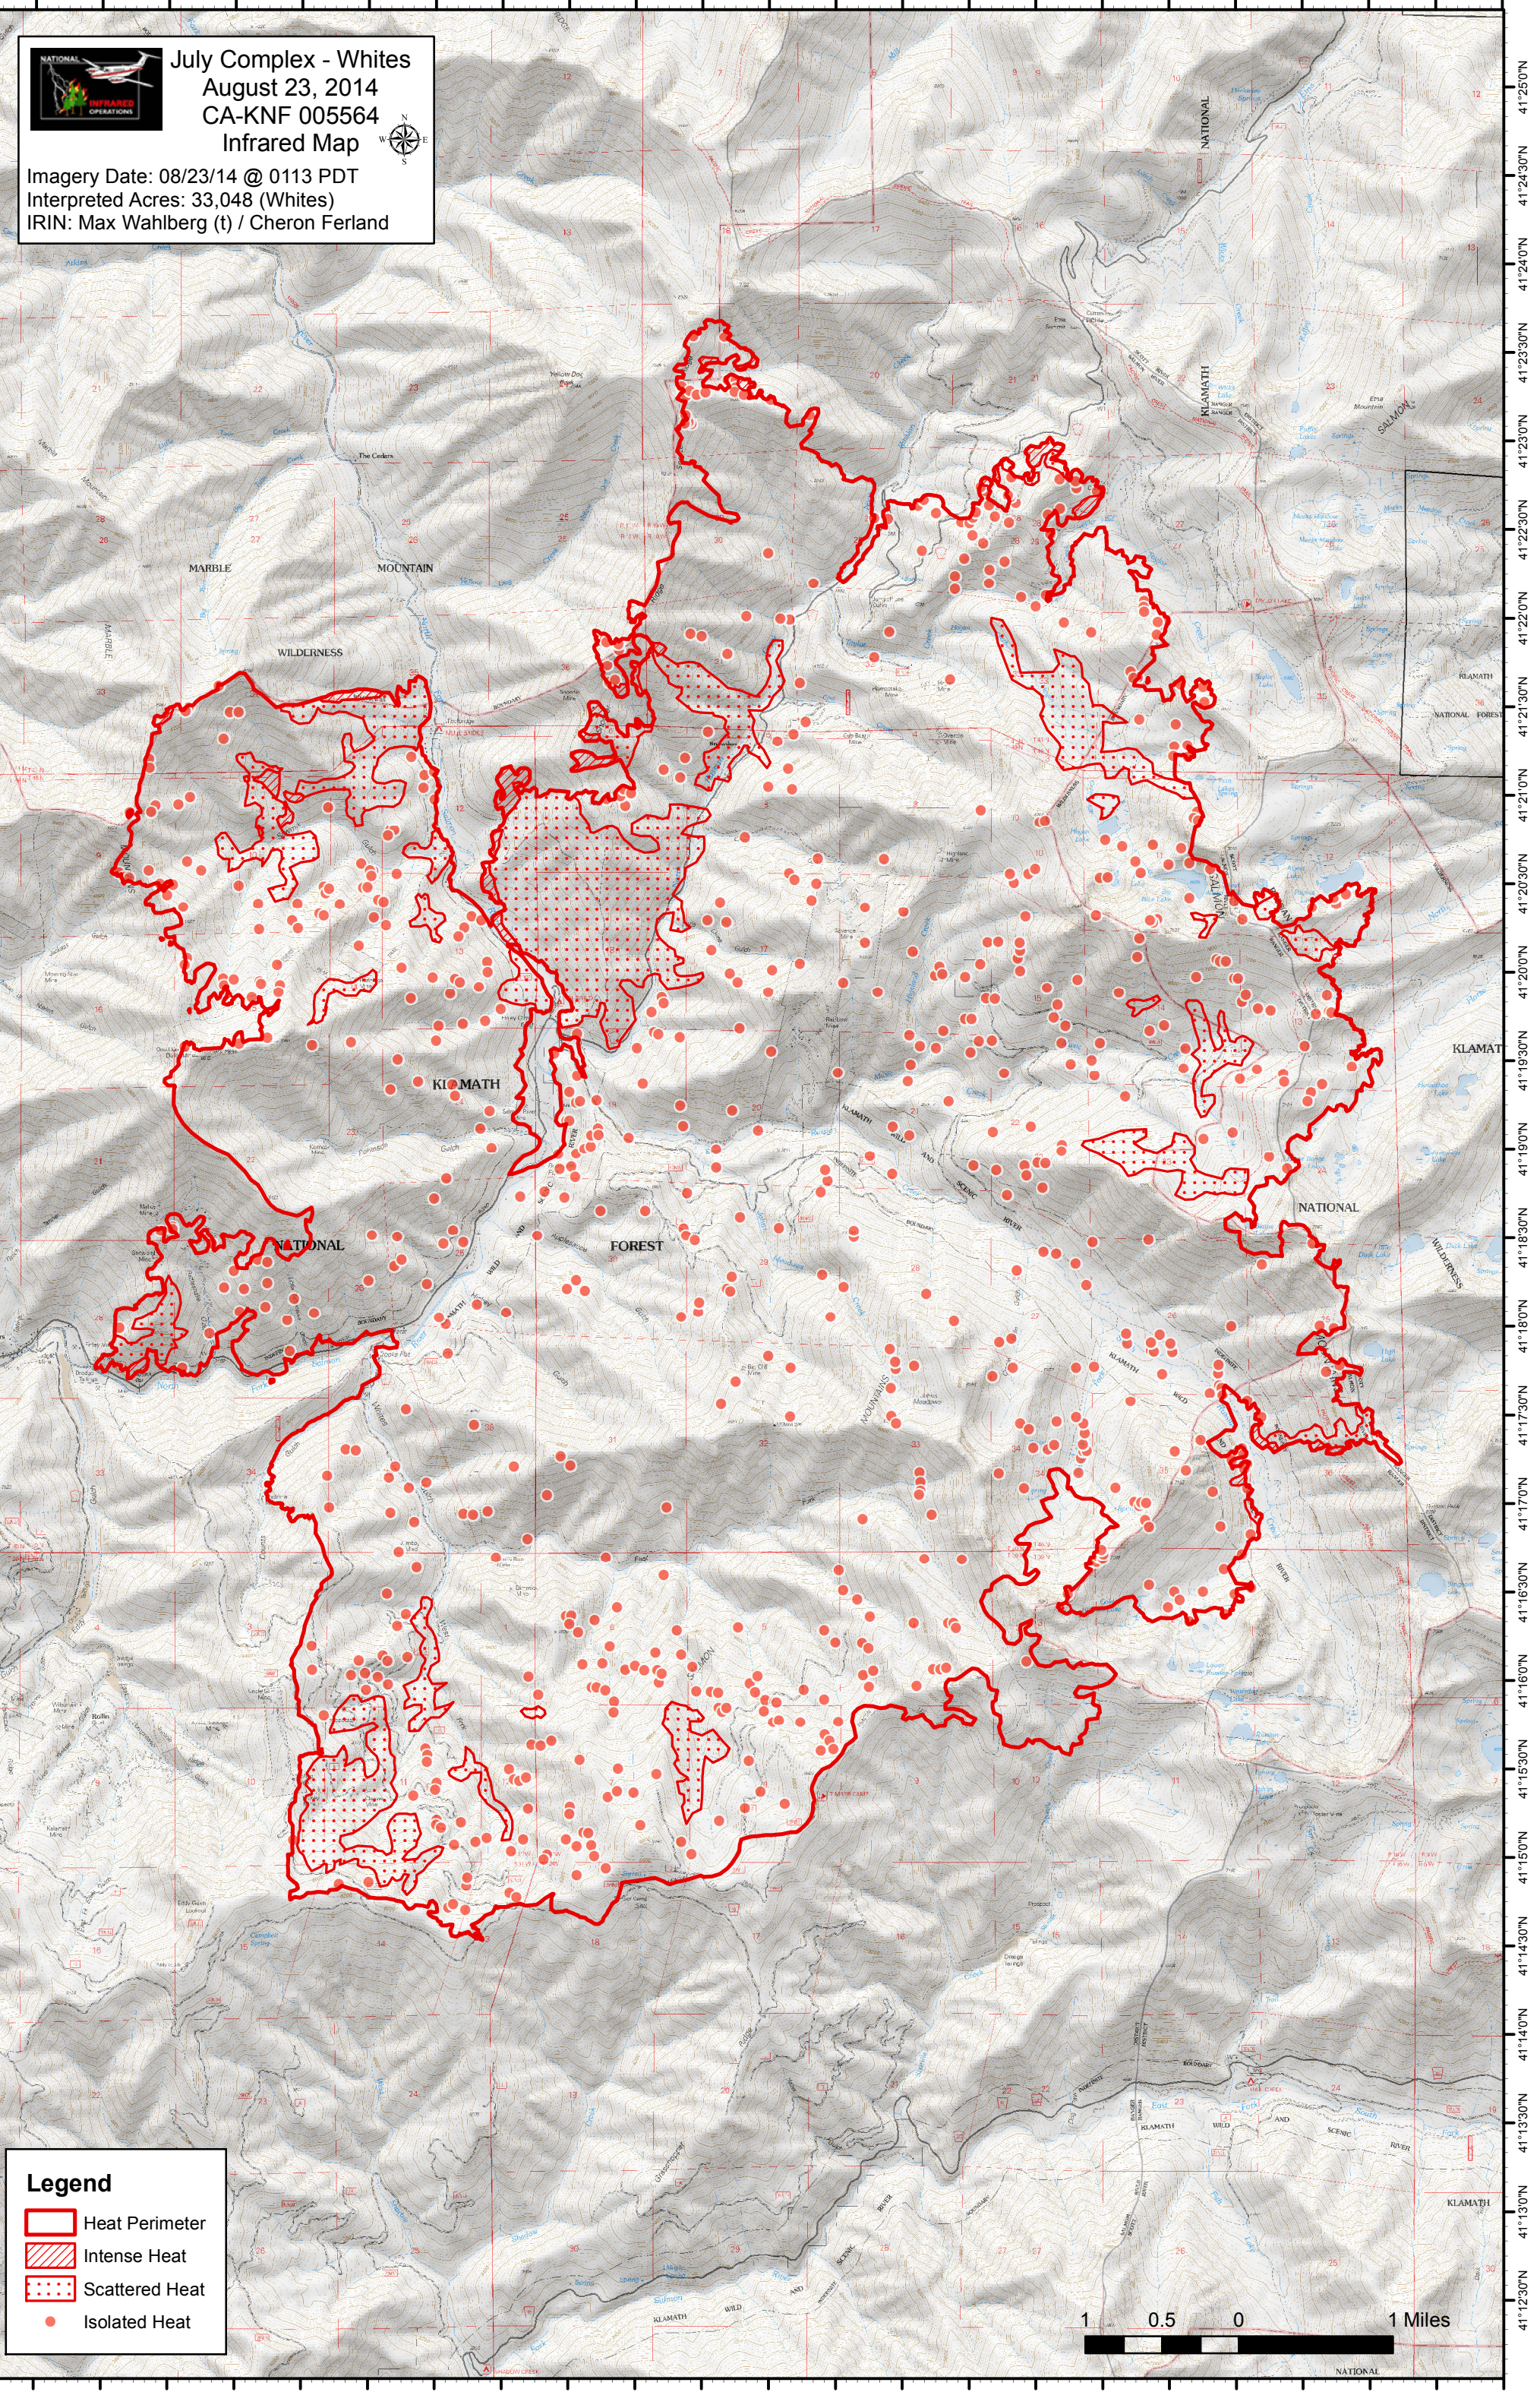

123°7'30"W 123°7'0"W 123°6'30"W 123°6'0"W 123°5'30"W 123°5'0"W 123°4'30"W 123°4'0"W 123°3'30"W 123°3'0"W 123°2'30"W 123°2'0"W 123°1'30"W 123°1'0"W 123°0'30"W 122°59'30"W 122°58'30"W 122°57'30"W 122°56'30"W

July Complex - Whites August 23, 2014 CA-KNF 005564 Infrared Map

Imagery Date: 08/23/14 @ 0113 PDT
Interpreted Acres: 33,048 (Whites)
IRIN: Max Wahlberg (t) / Cheron Ferland

Legend

-  Heat Perimeter
-  Intense Heat
-  Scattered Heat
-  Isolated Heat