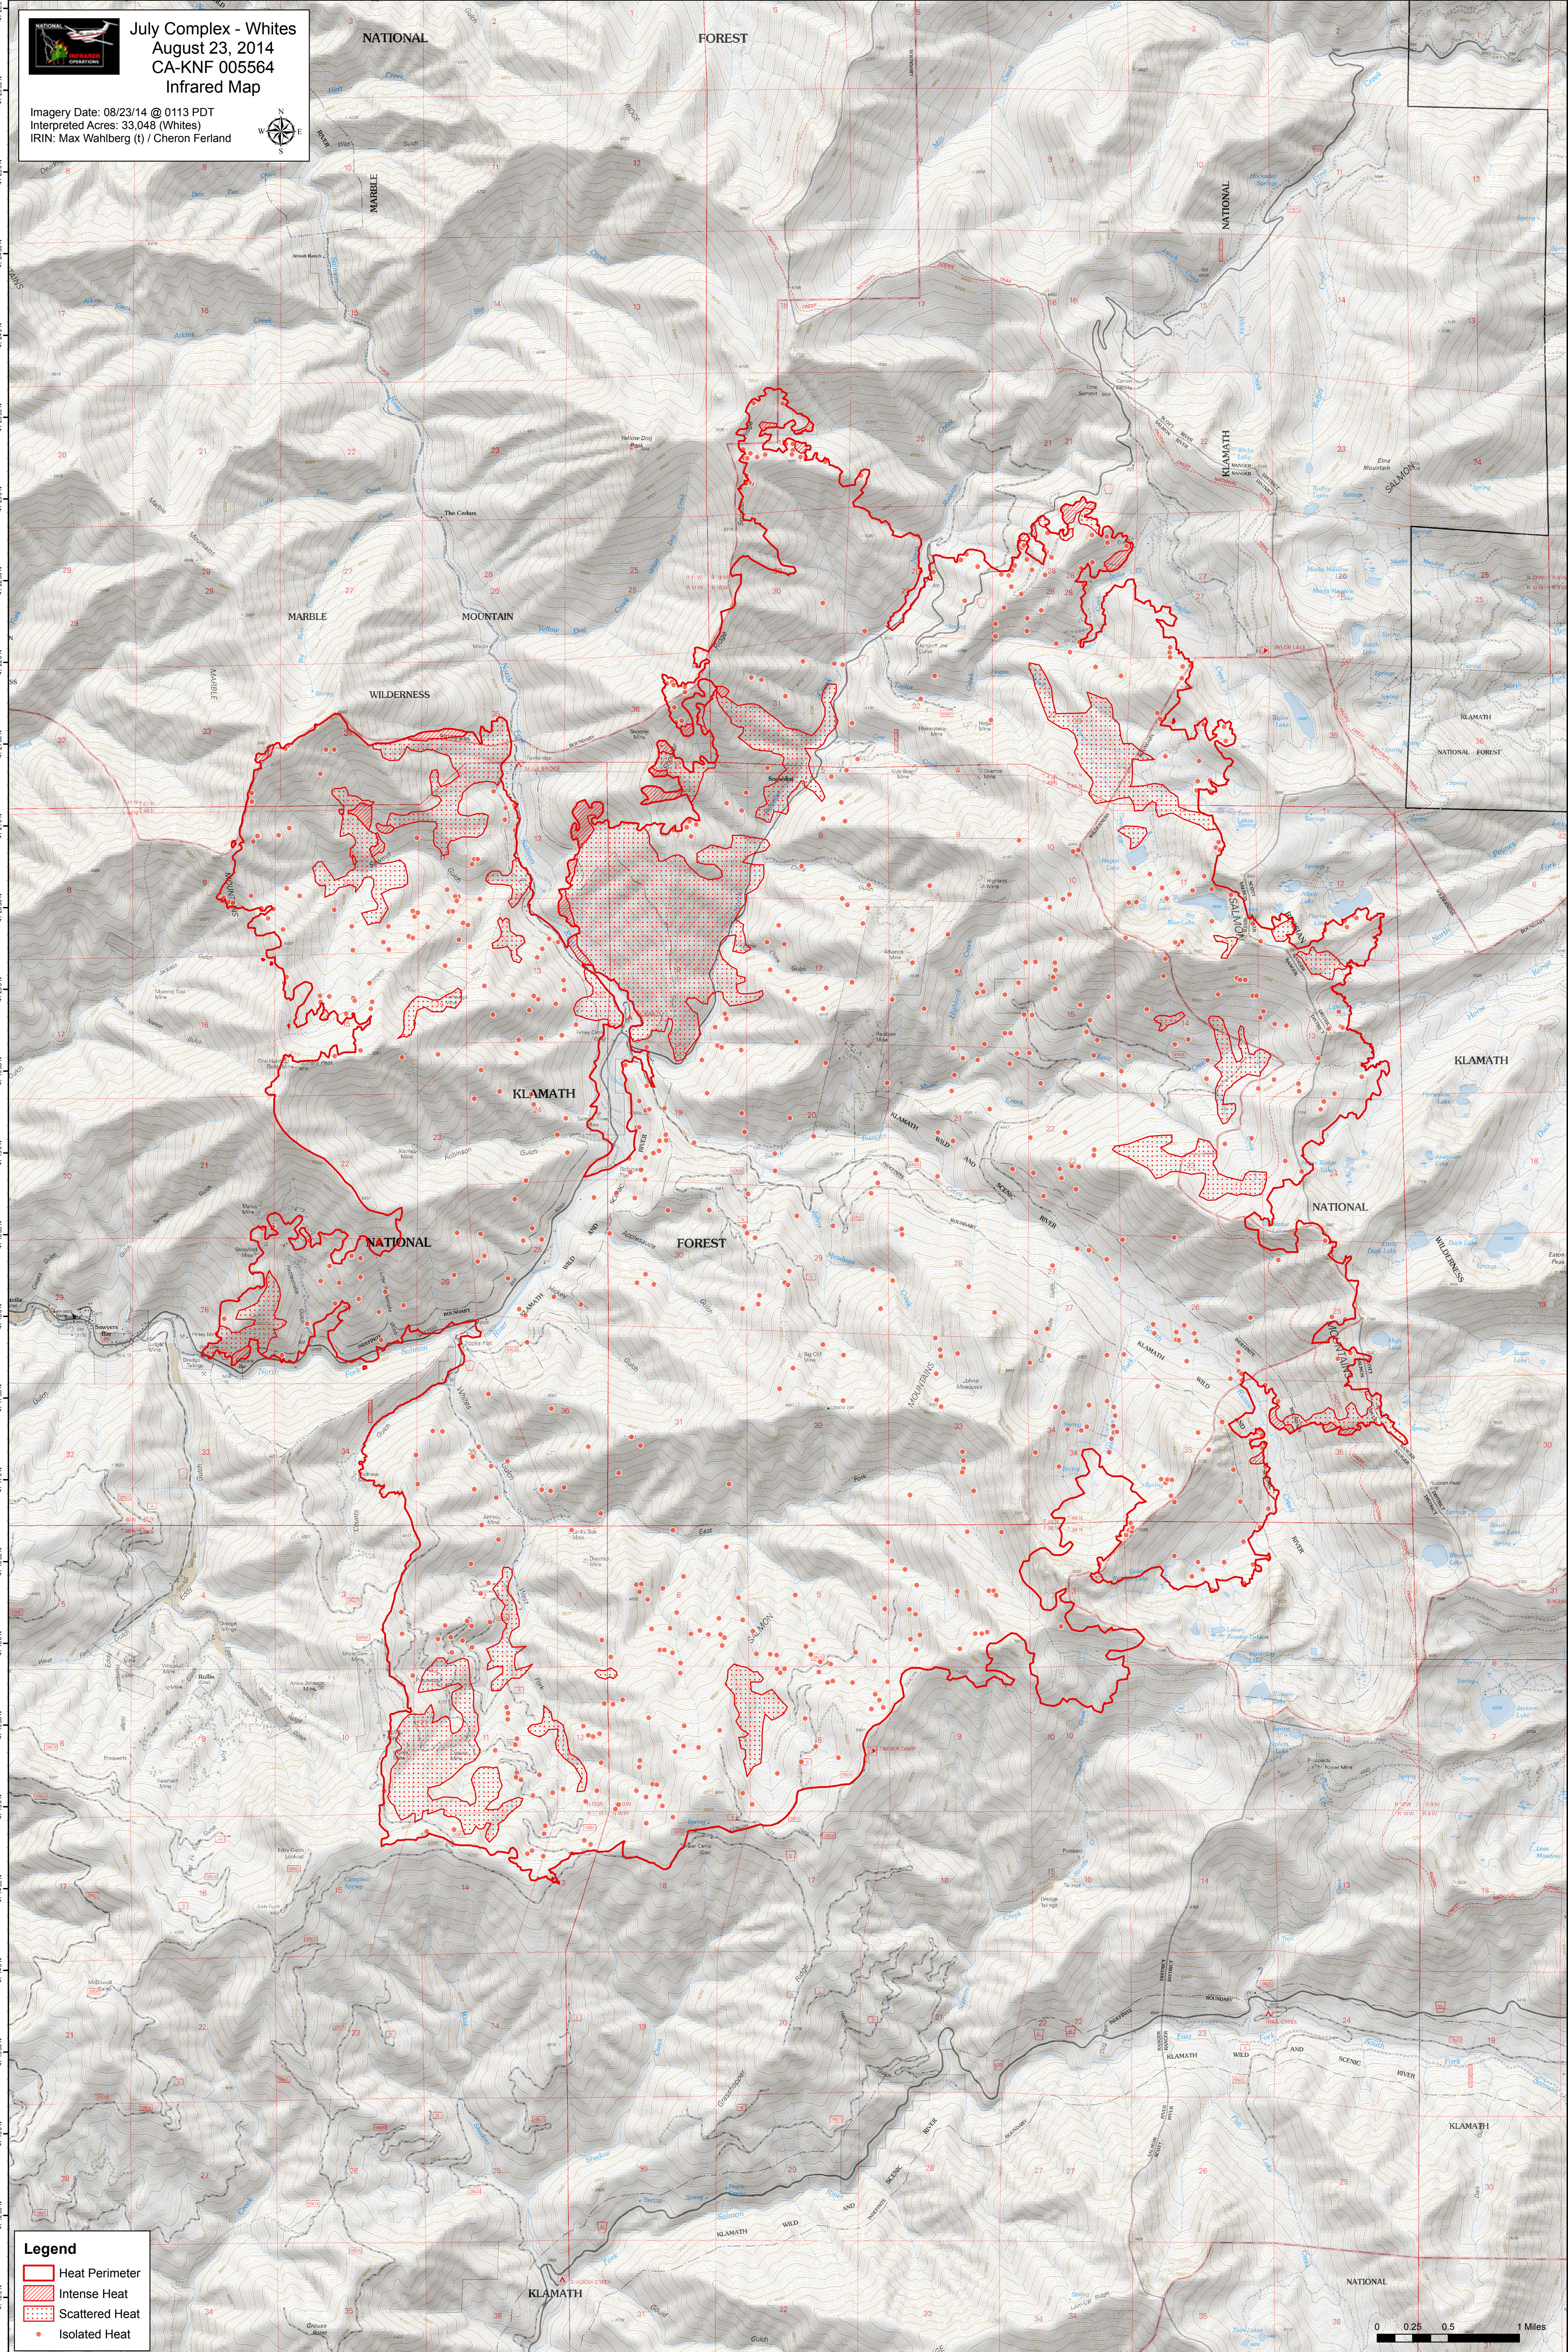

July Complex - Whites
August 23, 2014
CA-KNF 005564
Infrared Map

Imagery Date: 08/23/14 @ 0113 PDT
 Interpreted Acres: 33,048 (Whites)
 IRIN: Max Wahlberg (I) / Cheron Ferland

Legend

-  Heat Perimeter
-  Intense Heat
-  Scattered Heat
-  Isolated Heat