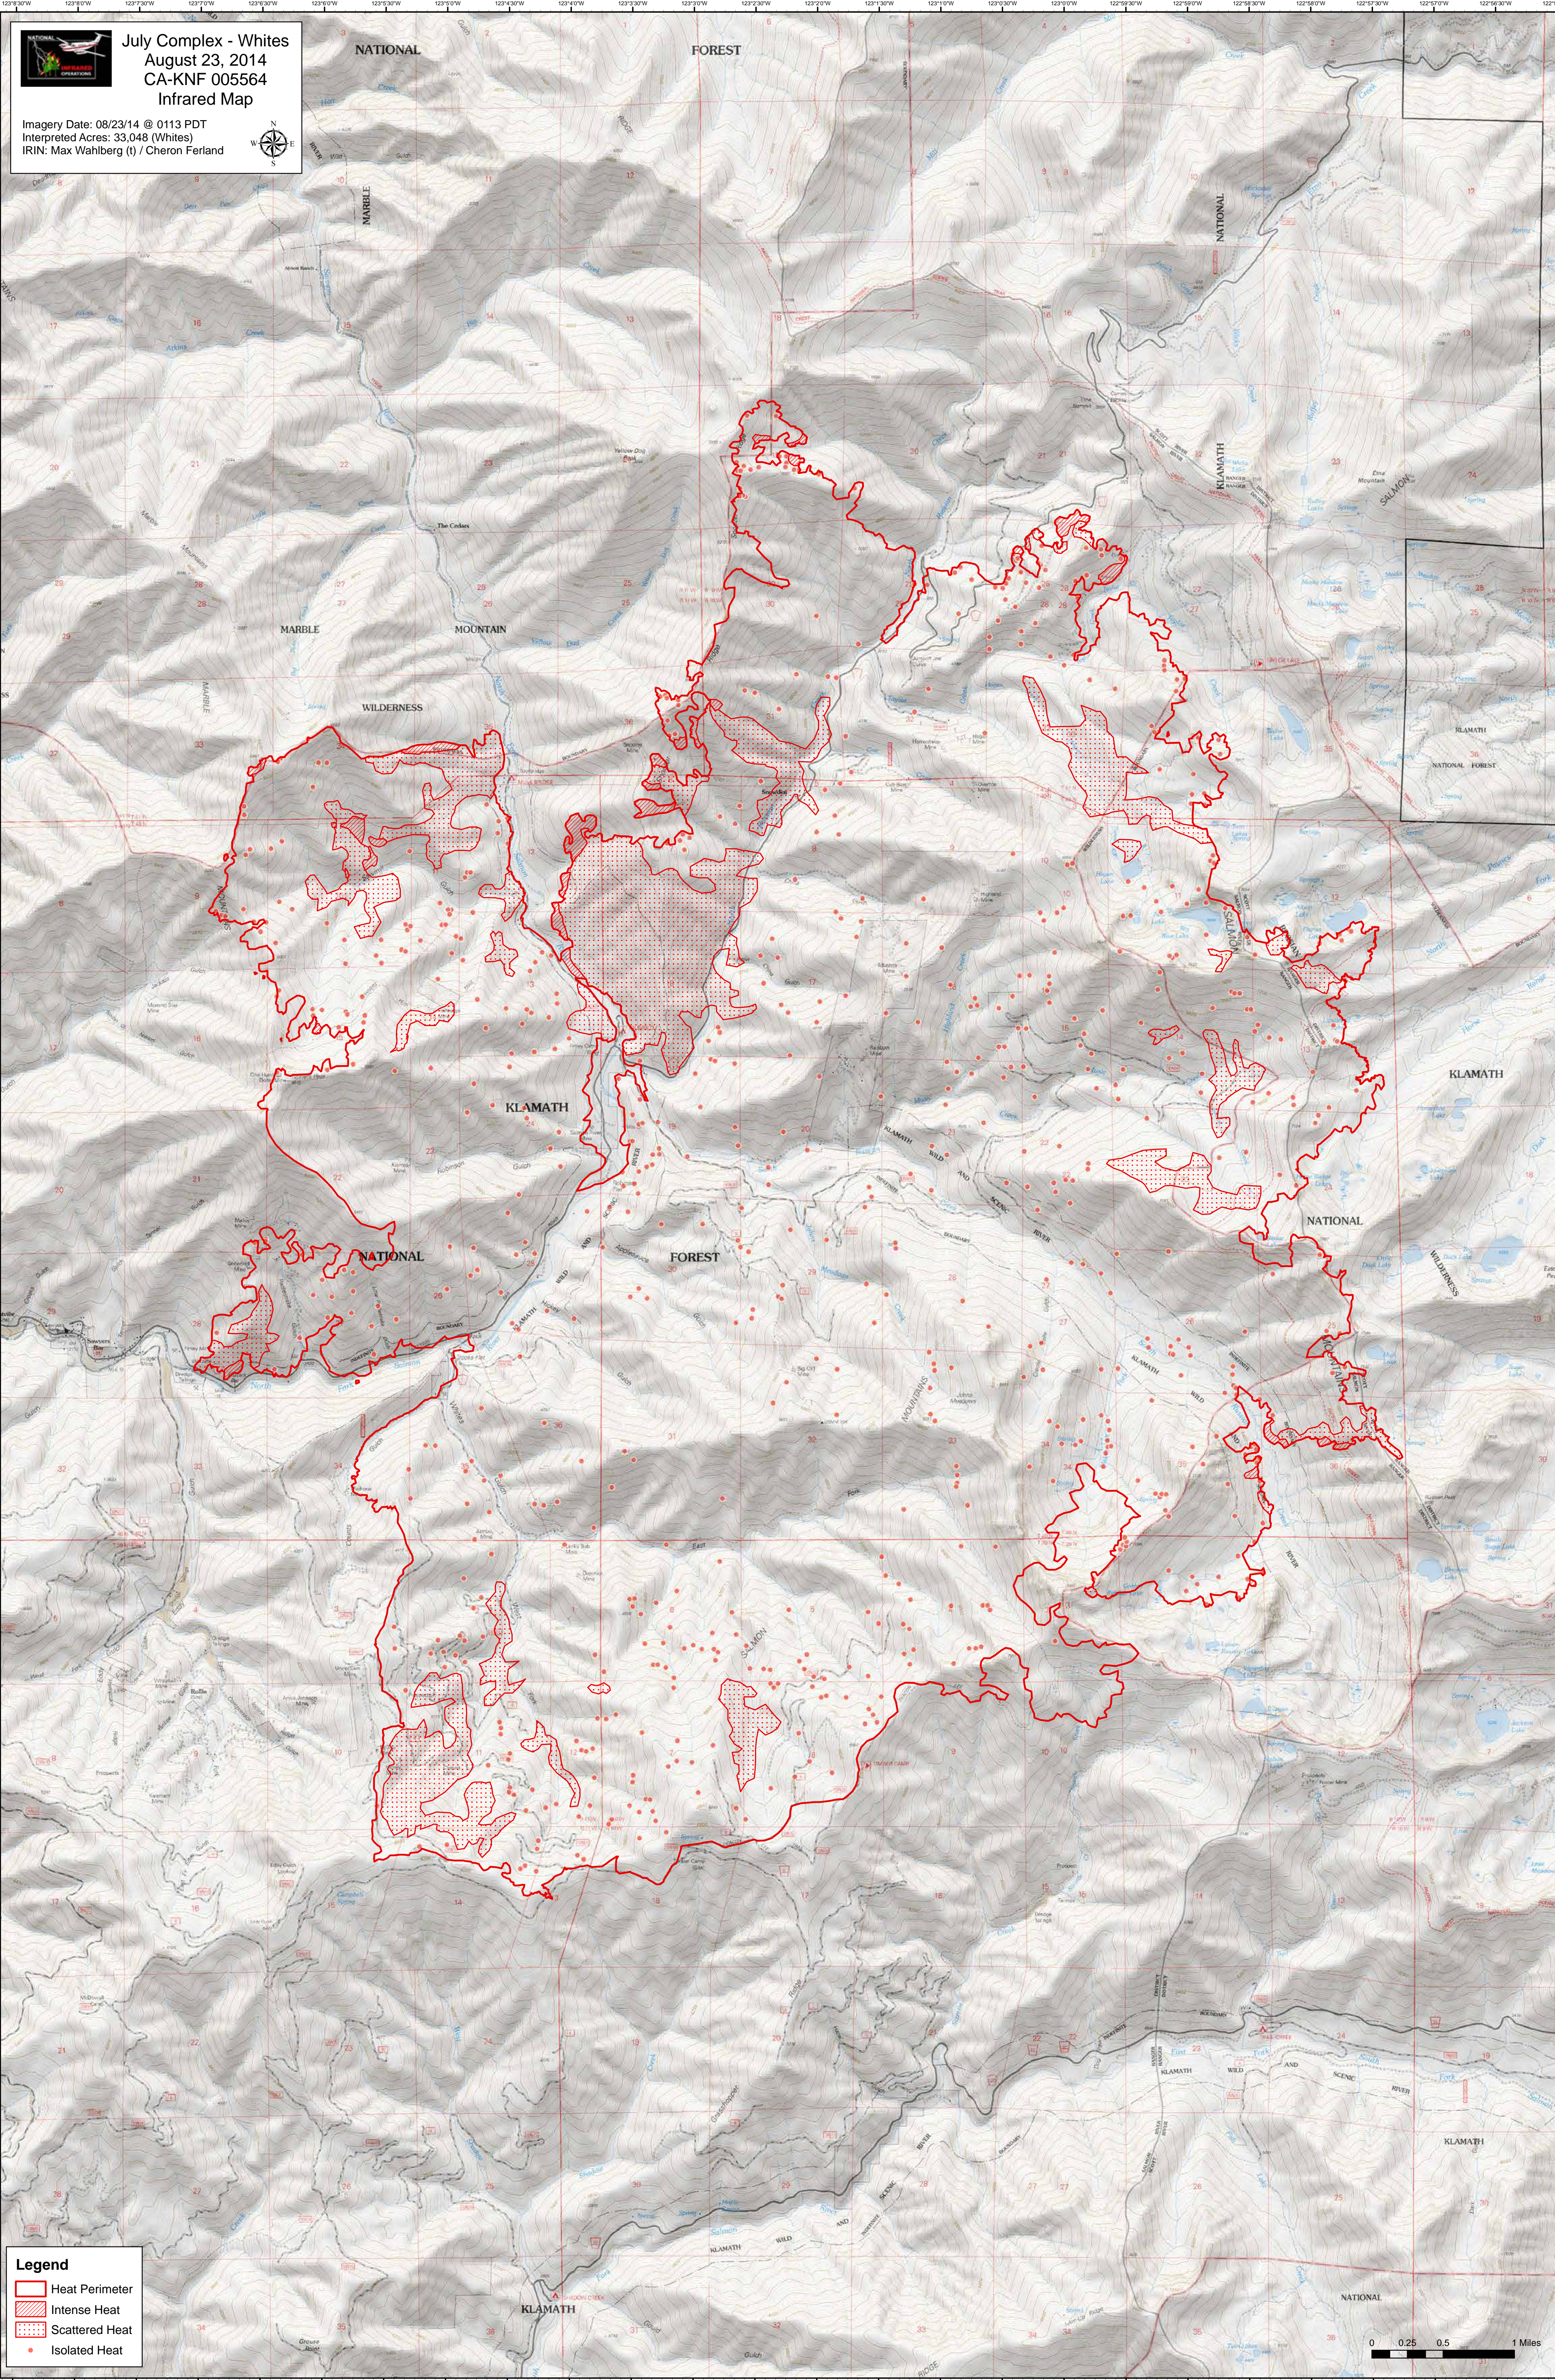

July Complex - Whites
August 23, 2014
CA-KNF 005564
Infrared Map

Imagery Date: 08/23/14 @ 0113 PDT
 Interpreted Acres: 33,048 (Whites)
 IRIN: Max Wahlberg (I) / Cheron Ferland

Legend

- Heat Perimeter
- Intense Heat
- Scattered Heat
- Isolated Heat