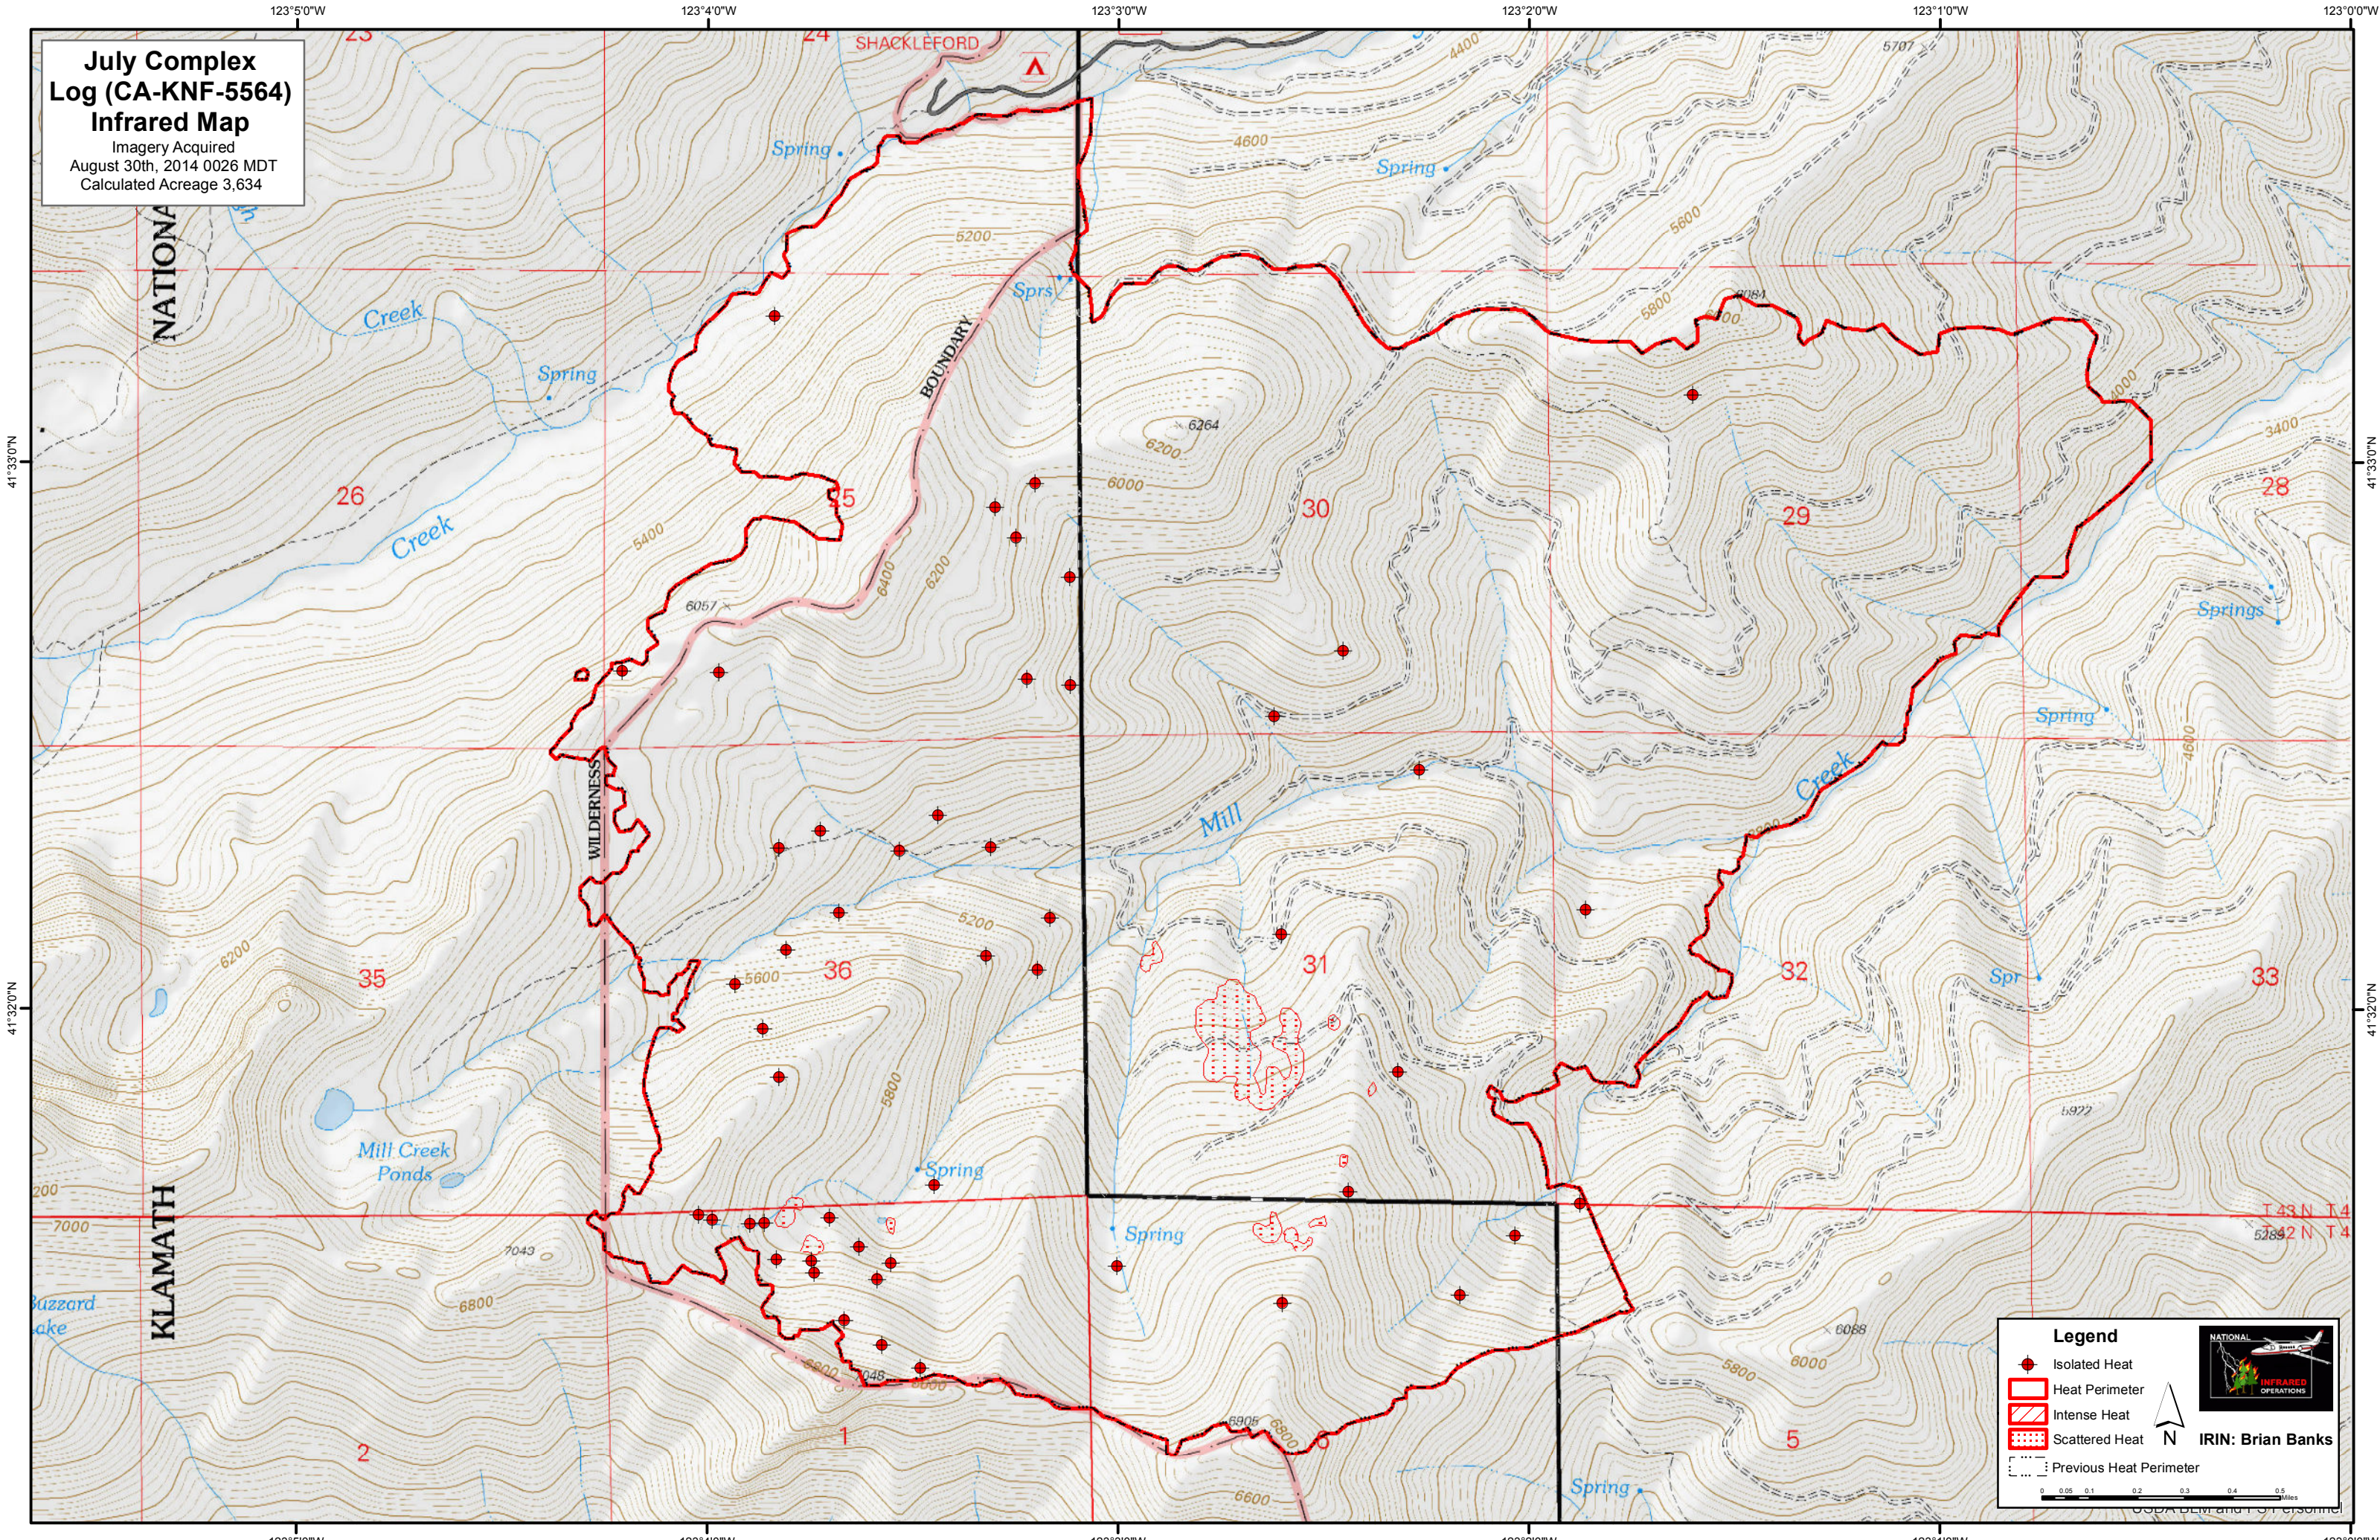

**July Complex
Log (CA-KNF-5564)
Infrared Map**
Imagery Acquired
August 30th, 2014 0026 MDT
Calculated Acreage 3,634

Legend

- Isolated Heat
- Heat Perimeter
- Intense Heat
- Scattered Heat
- Previous Heat Perimeter

N

IRIN: Brian Banks

0 0.05 0.1 0.2 0.3 0.4 0.5 Miles