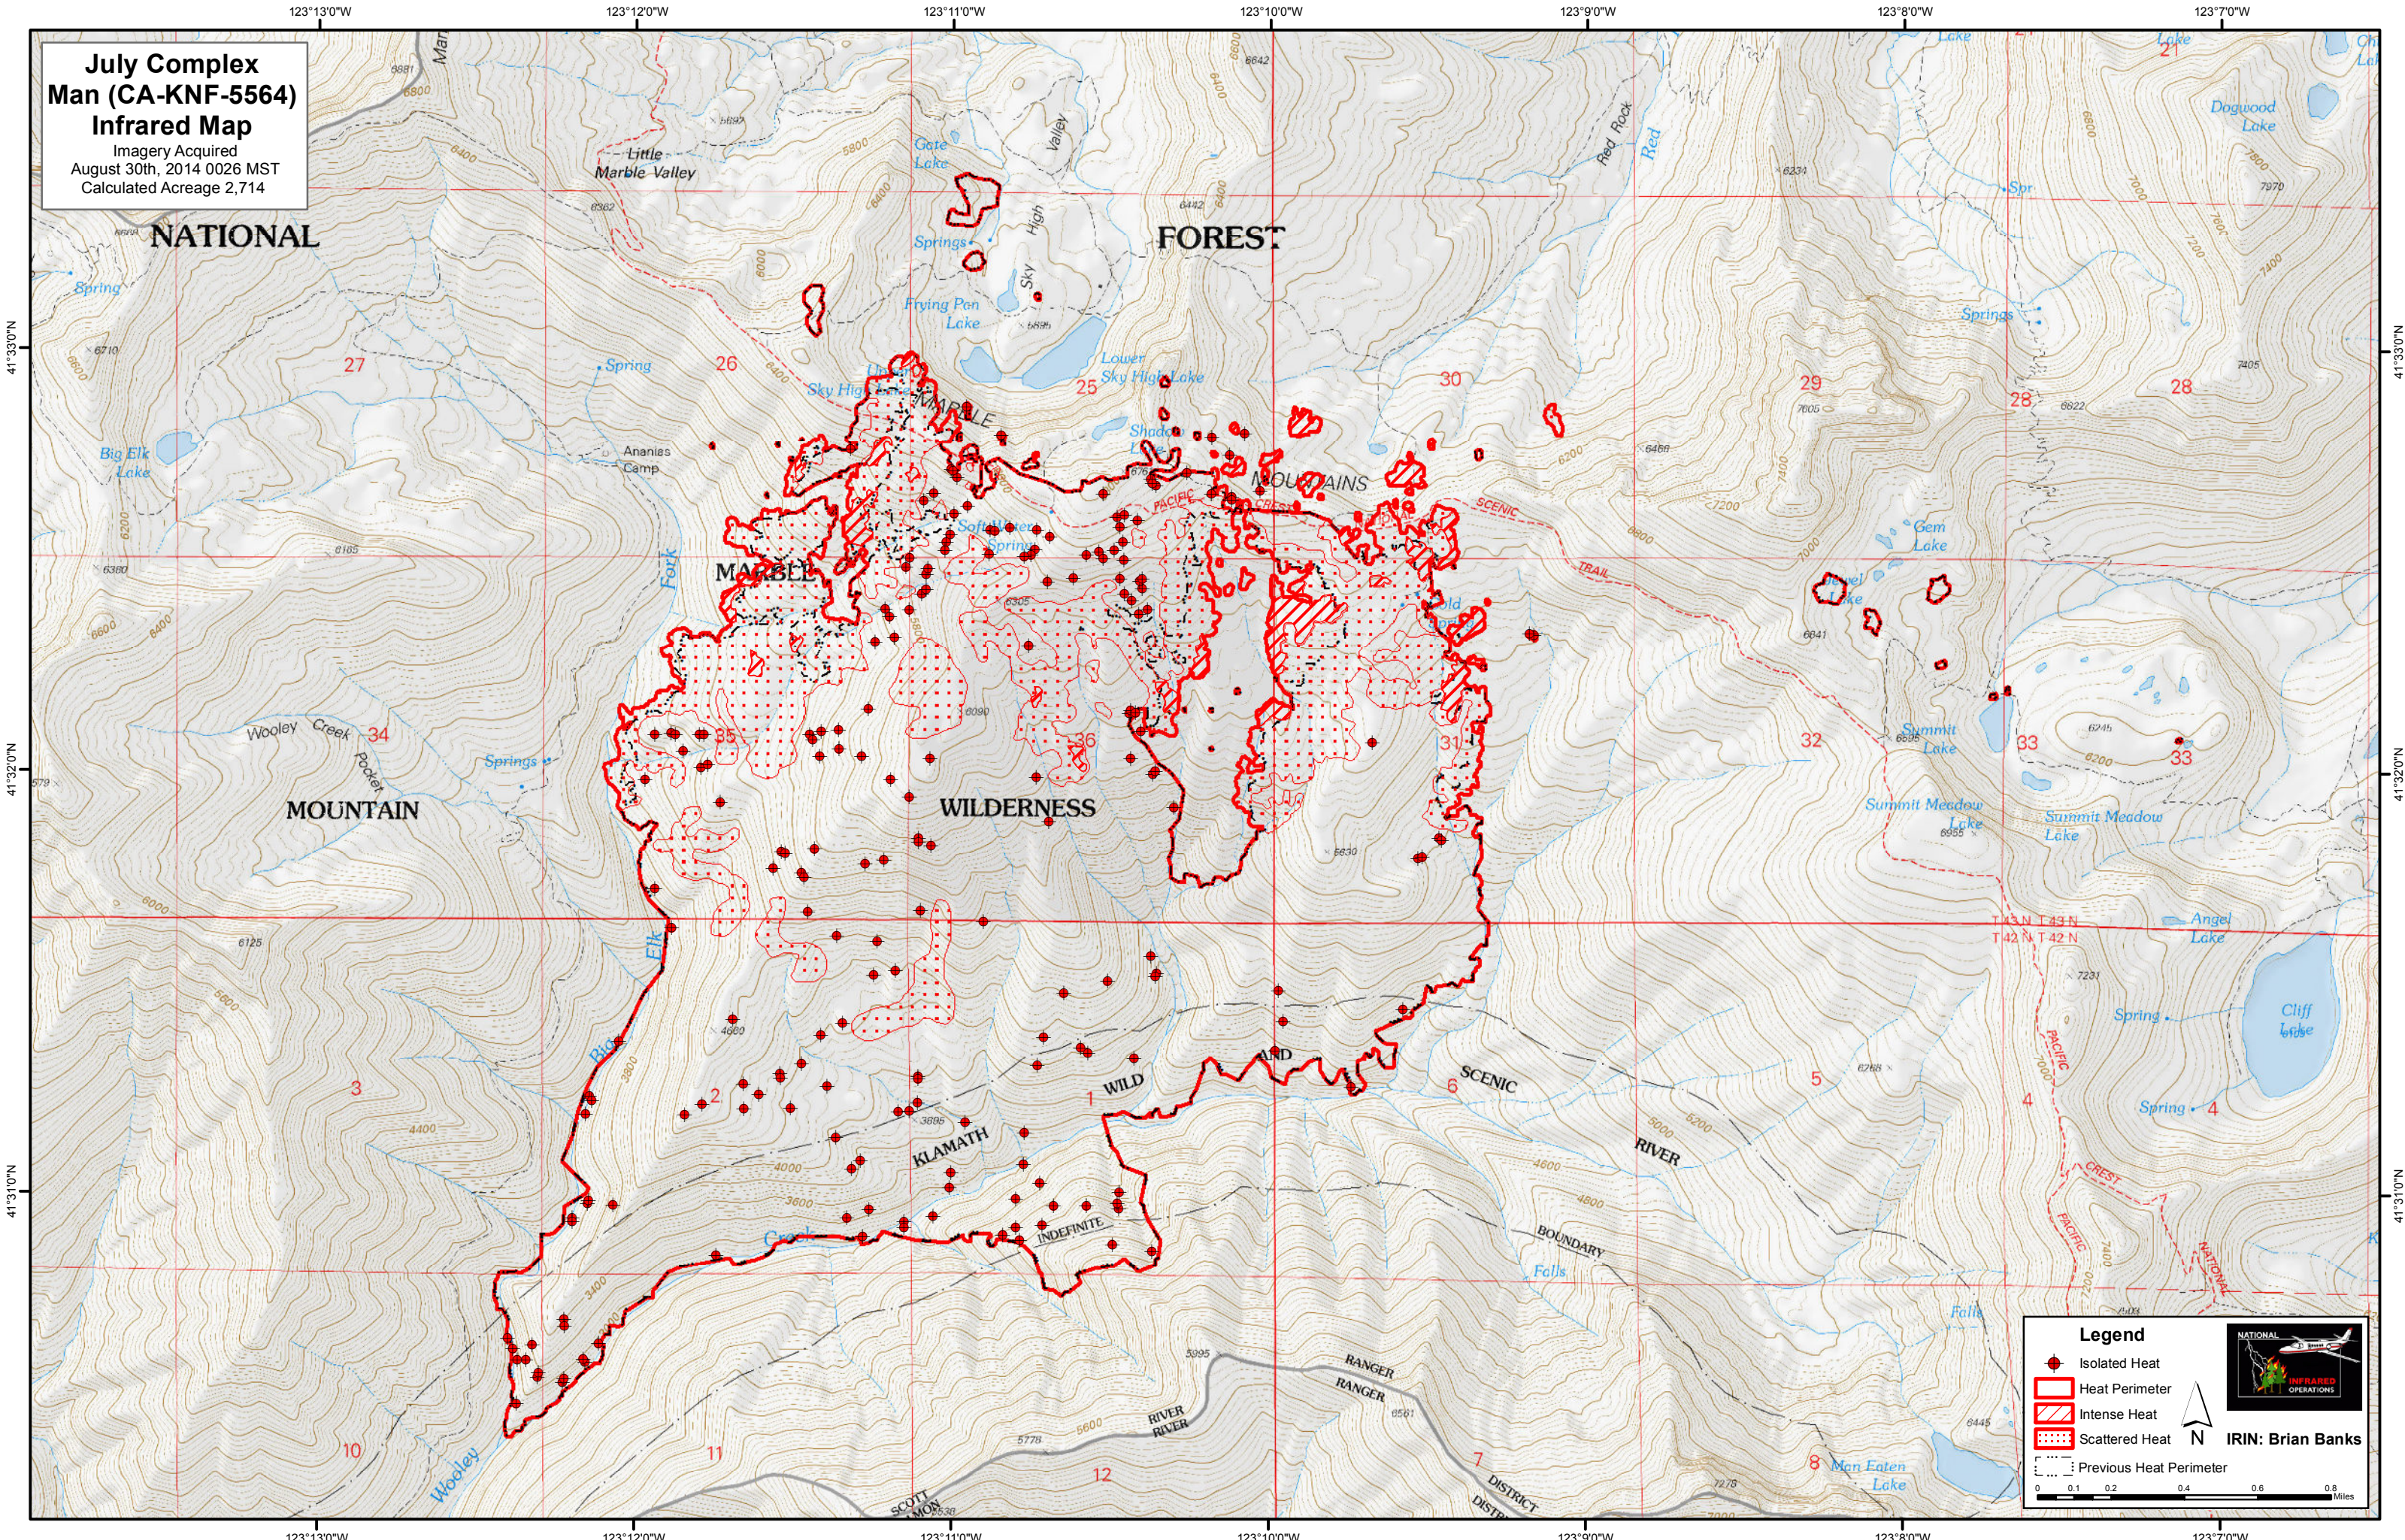

**July Complex
Man (CA-KNF-5564)
Infrared Map**
Imagery Acquired
August 30th, 2014 0026 MST
Calculated Acreage 2,714

Legend

- Isolated Heat
- ▭ Heat Perimeter
- ▨ Intense Heat
- ▤ Scattered Heat
- ▤ Previous Heat Perimeter

IRIN: Brian Banks

0 0.1 0.2 0.4 0.6 0.8 Miles