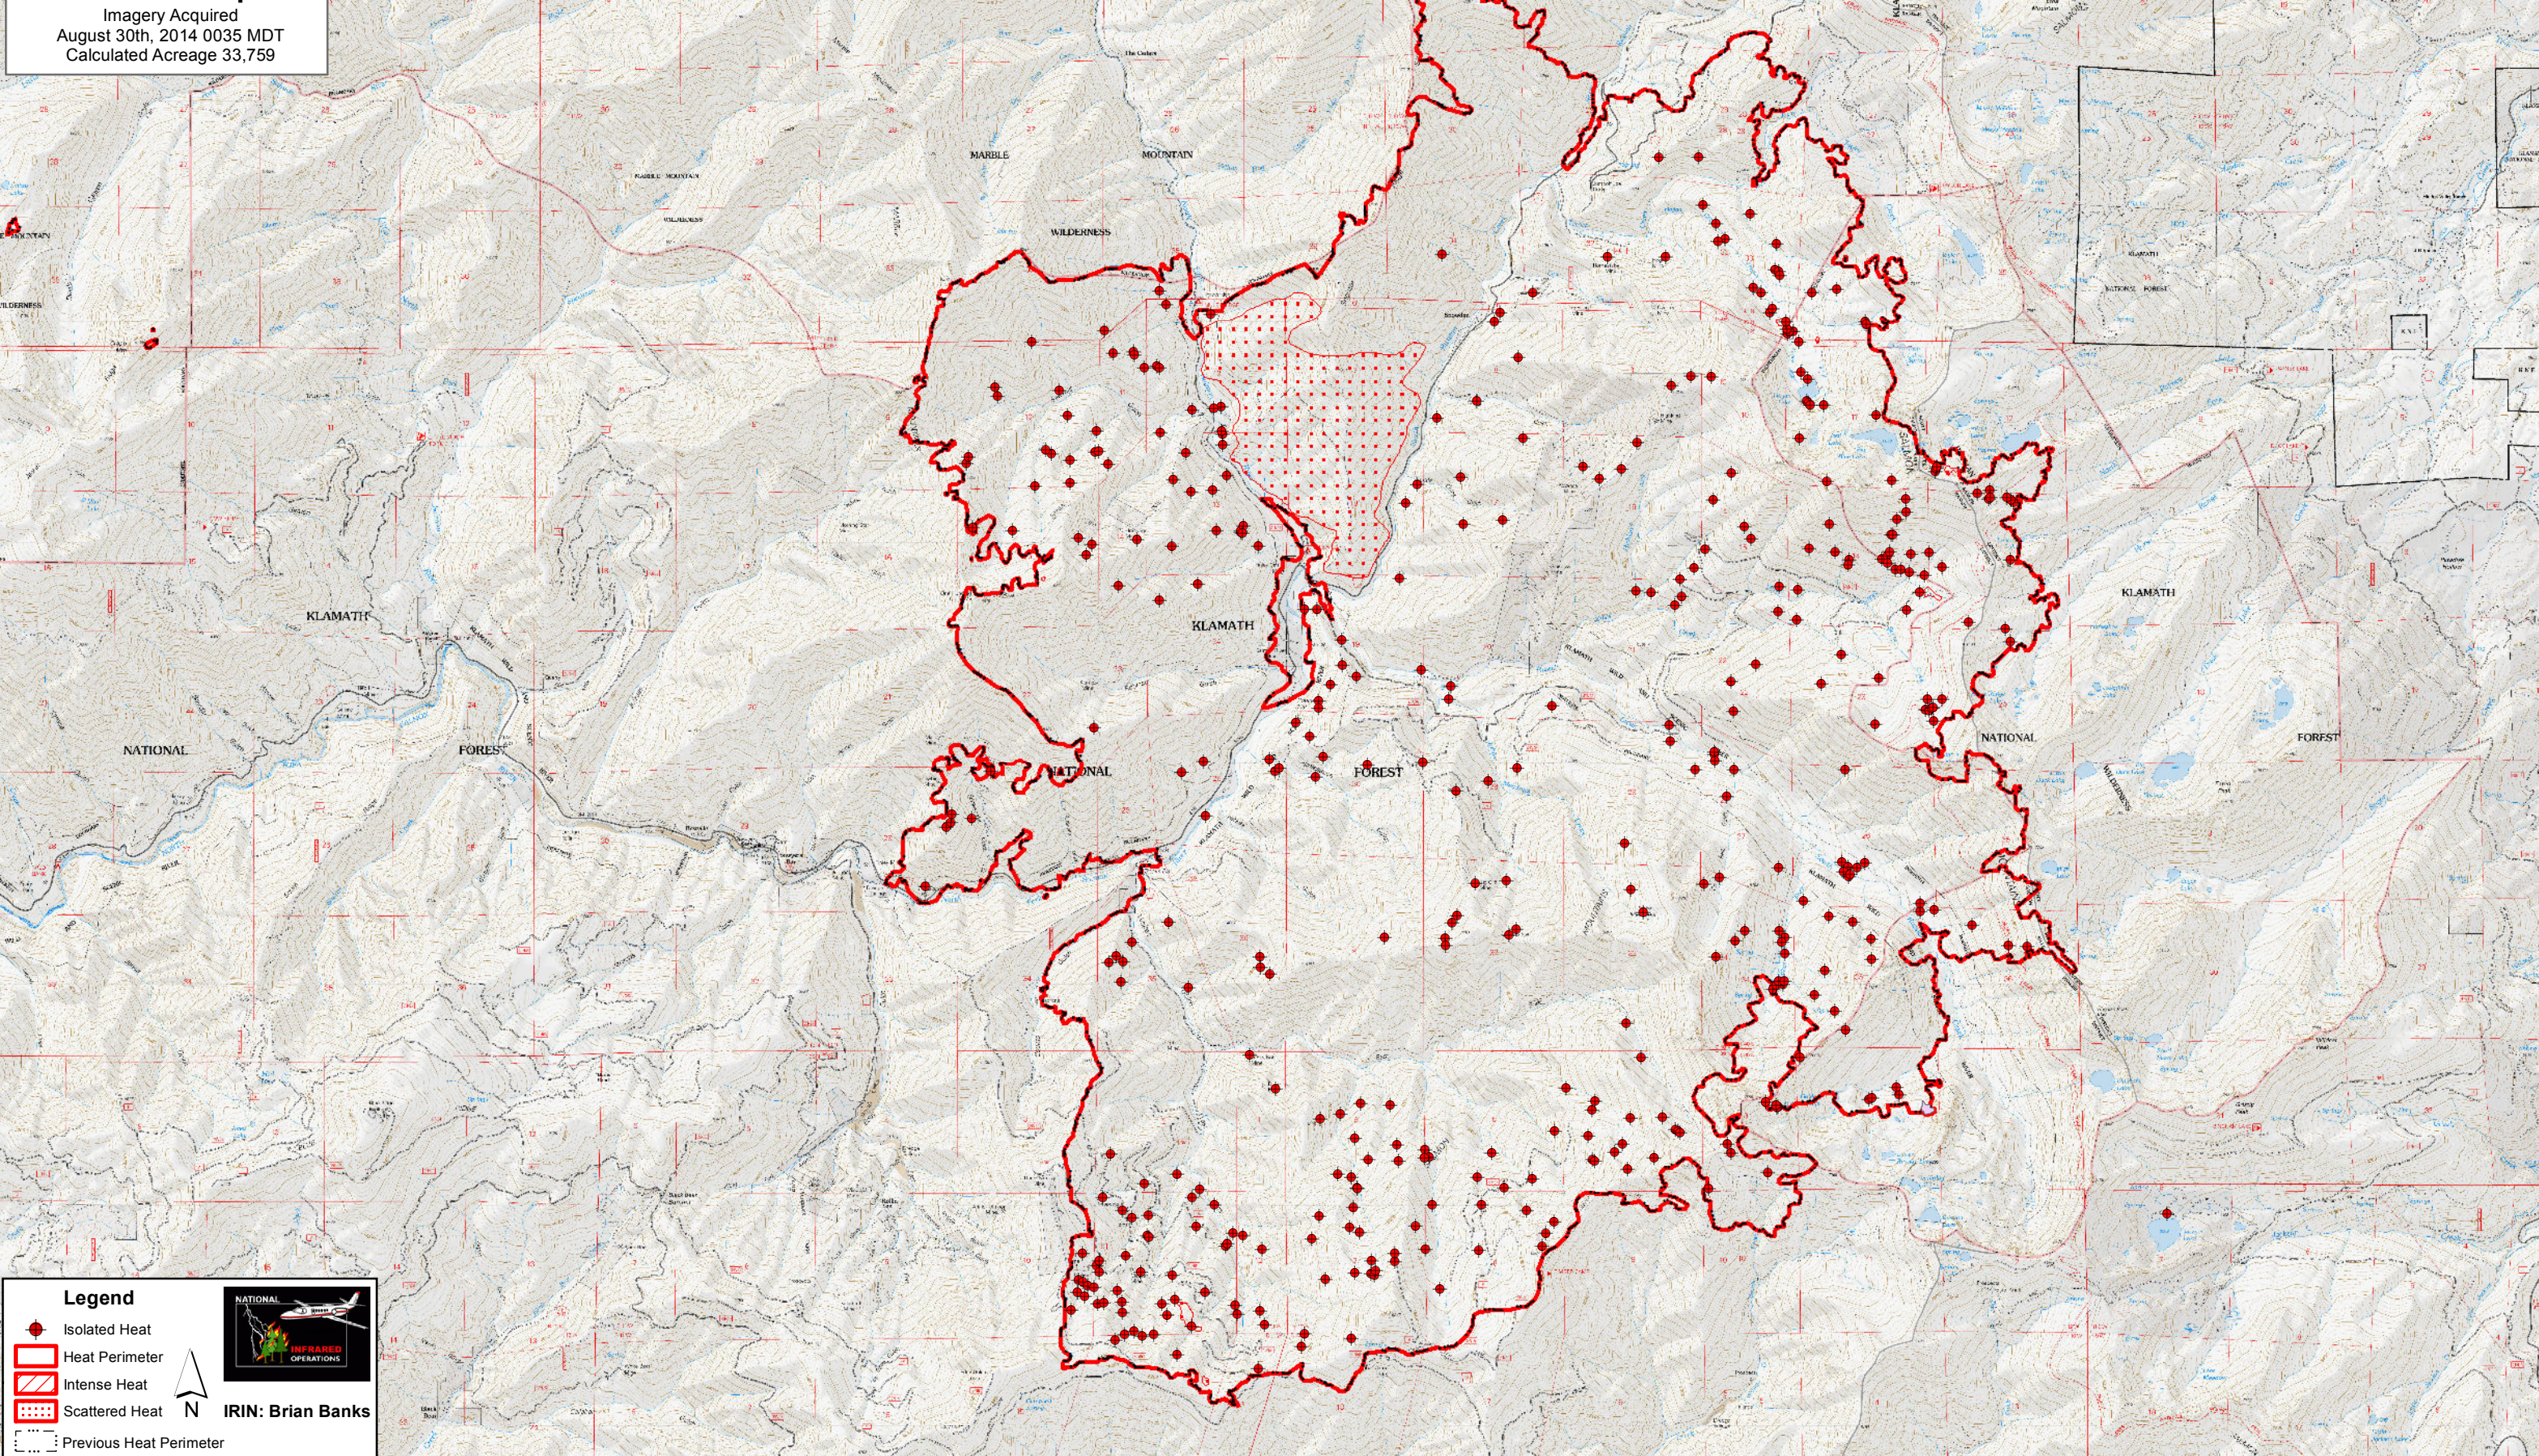

123°14'0"W 123°13'0"W 123°12'0"W 123°11'0"W 123°10'0"W 123°9'0"W 123°8'0"W 123°7'0"W 123°6'0"W 123°5'0"W 123°4'0"W 123°3'0"W 123°2'0"W 123°1'0"W 122°59'0"W 122°58'0"W 122°57'0"W 122°56'0"W 122°55'0"W 122°54'0"W

**July Complex
Whites (CA-KNF-5564)
Infrared Map**
Imagery Acquired
August 30th, 2014 0035 MDT
Calculated Acreage 33,759

Legend

- Isolated Heat
- Heat Perimeter
- Intense Heat
- Scattered Heat
- Previous Heat Perimeter

IRIN: Brian Banks

123°14'0"W 123°13'0"W 123°12'0"W 123°11'0"W 123°10'0"W 123°9'0"W 123°8'0"W 123°7'0"W 123°6'0"W 123°5'0"W 123°4'0"W 123°3'0"W 123°2'0"W 123°1'0"W 122°59'0"W 122°58'0"W 122°57'0"W 122°56'0"W 122°55'0"W 122°54'0"W