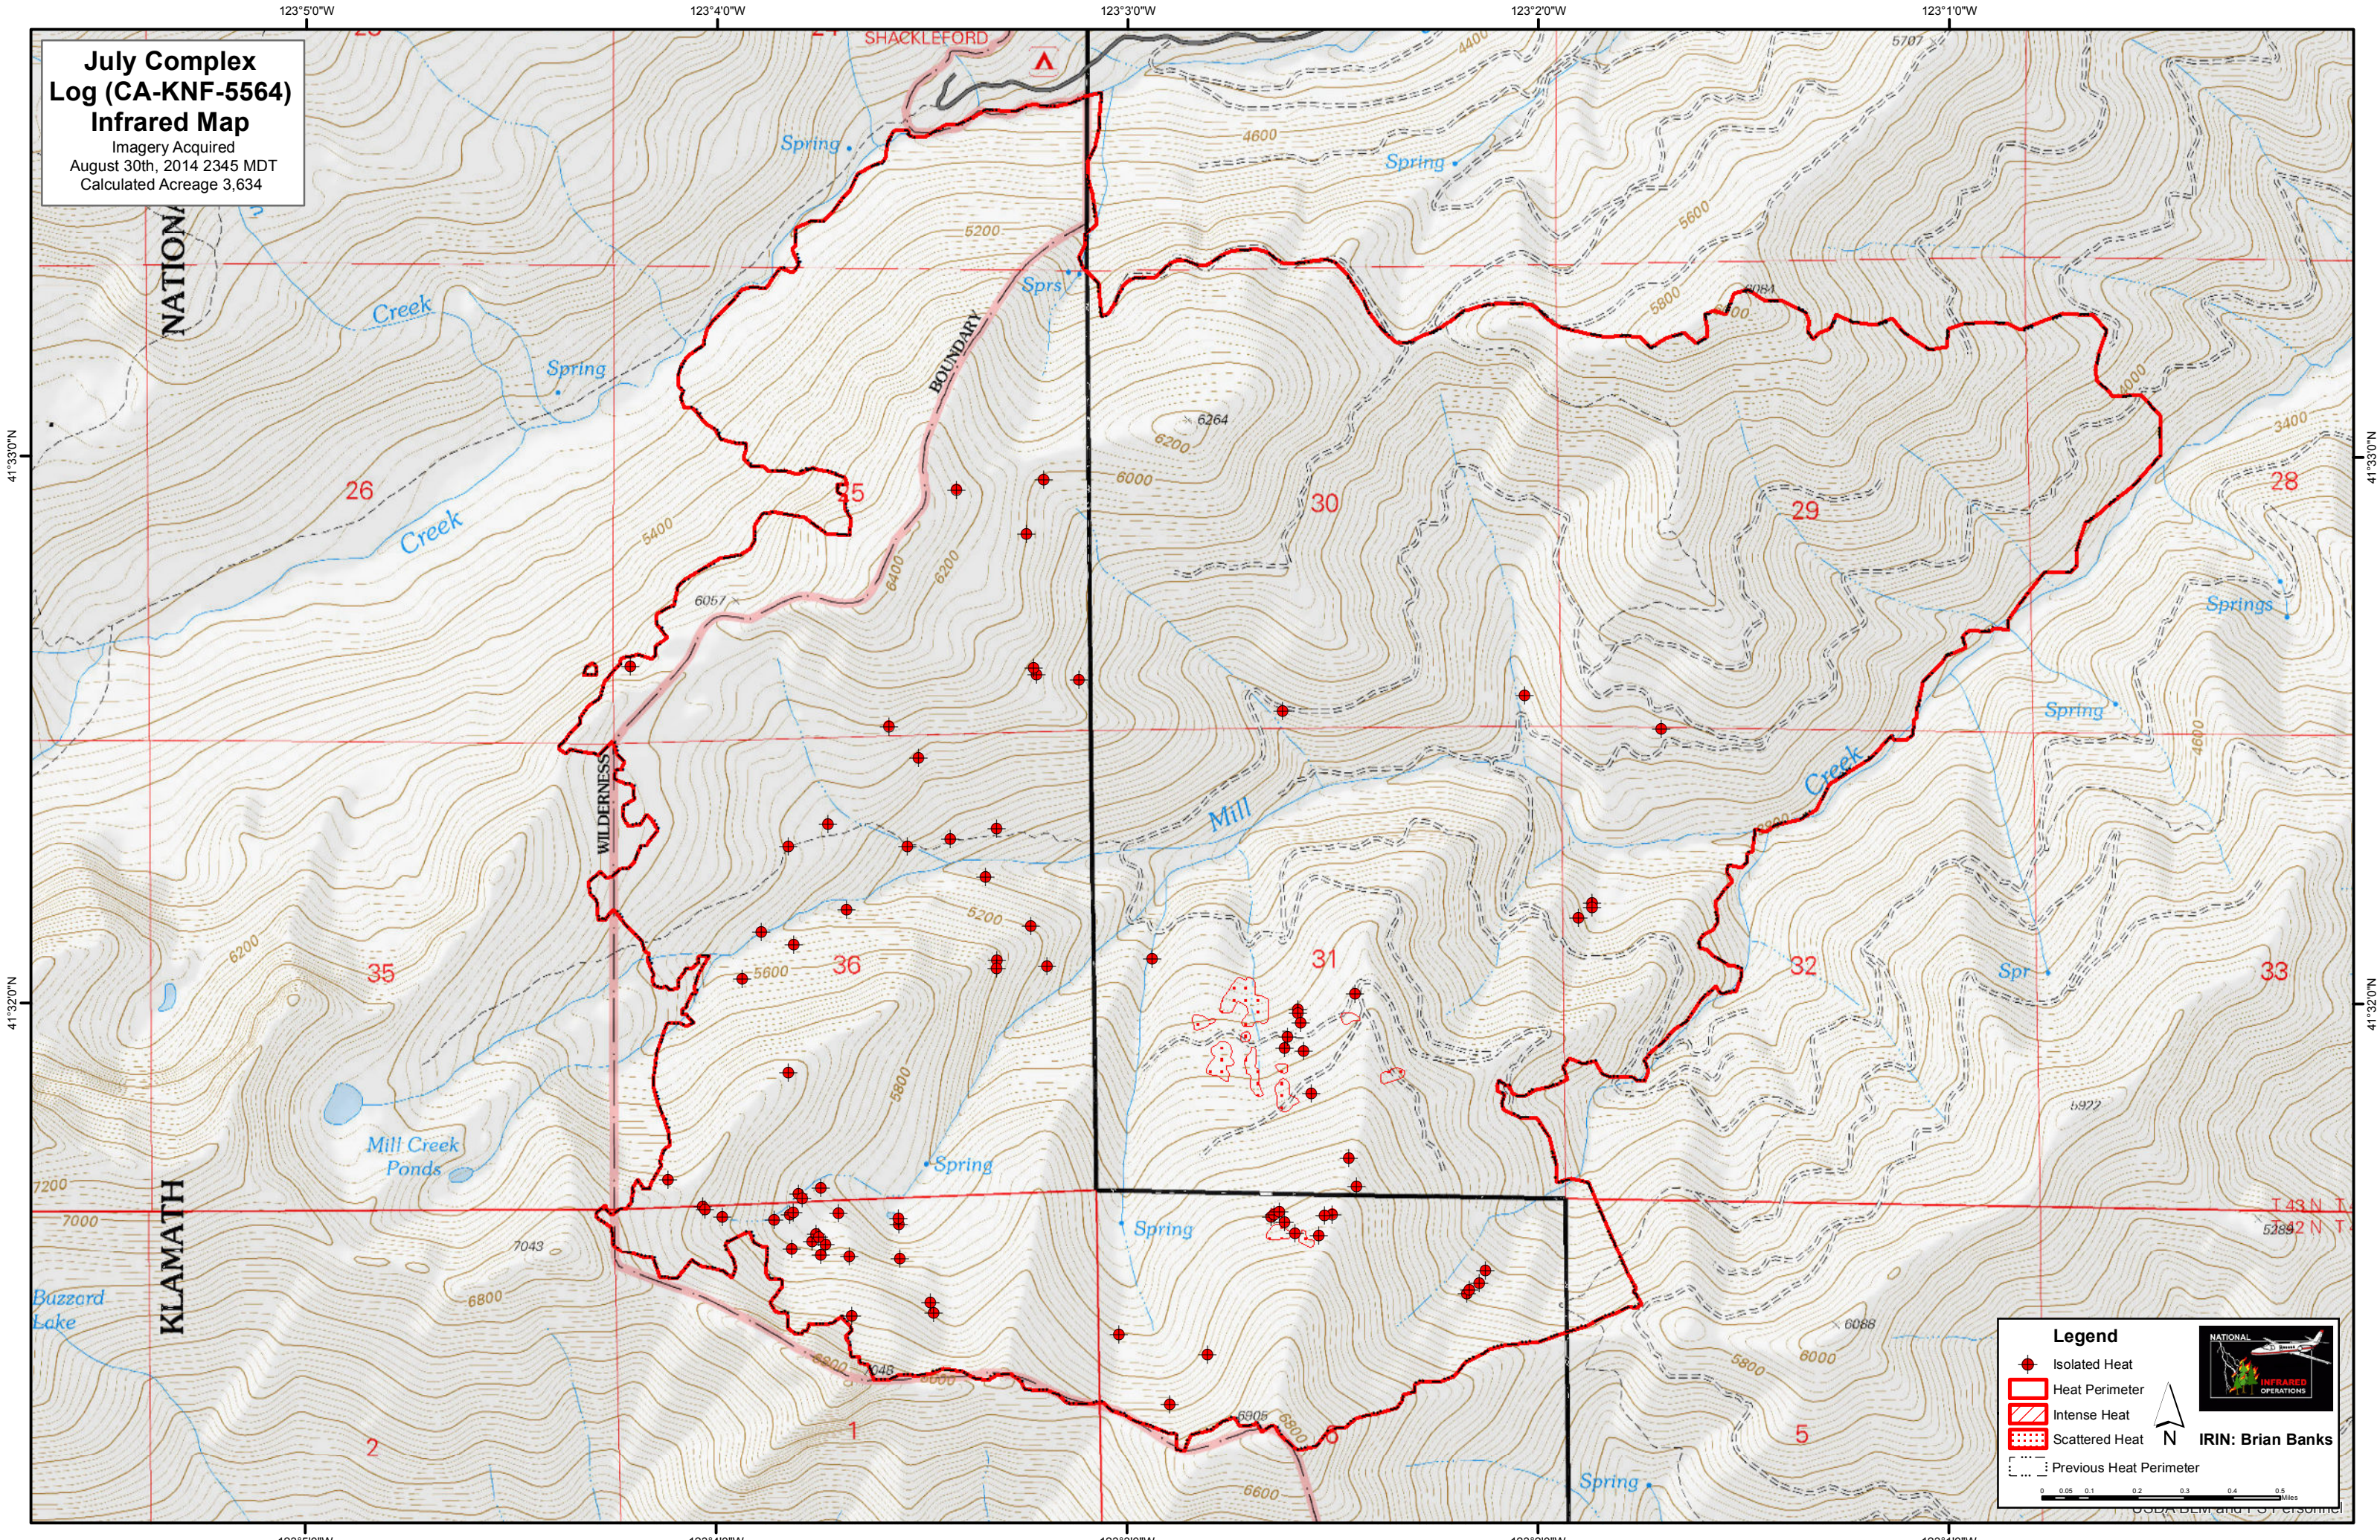

**July Complex
Log (CA-KNF-5564)
Infrared Map**
Imagery Acquired
August 30th, 2014 2345 MDT
Calculated Acreage 3,634

Legend

- Isolated Heat
- Heat Perimeter
- Intense Heat
- Scattered Heat
- Previous Heat Perimeter

IRIN: Brian Banks

0 0.05 0.1 0.2 0.3 0.4 0.5 Miles