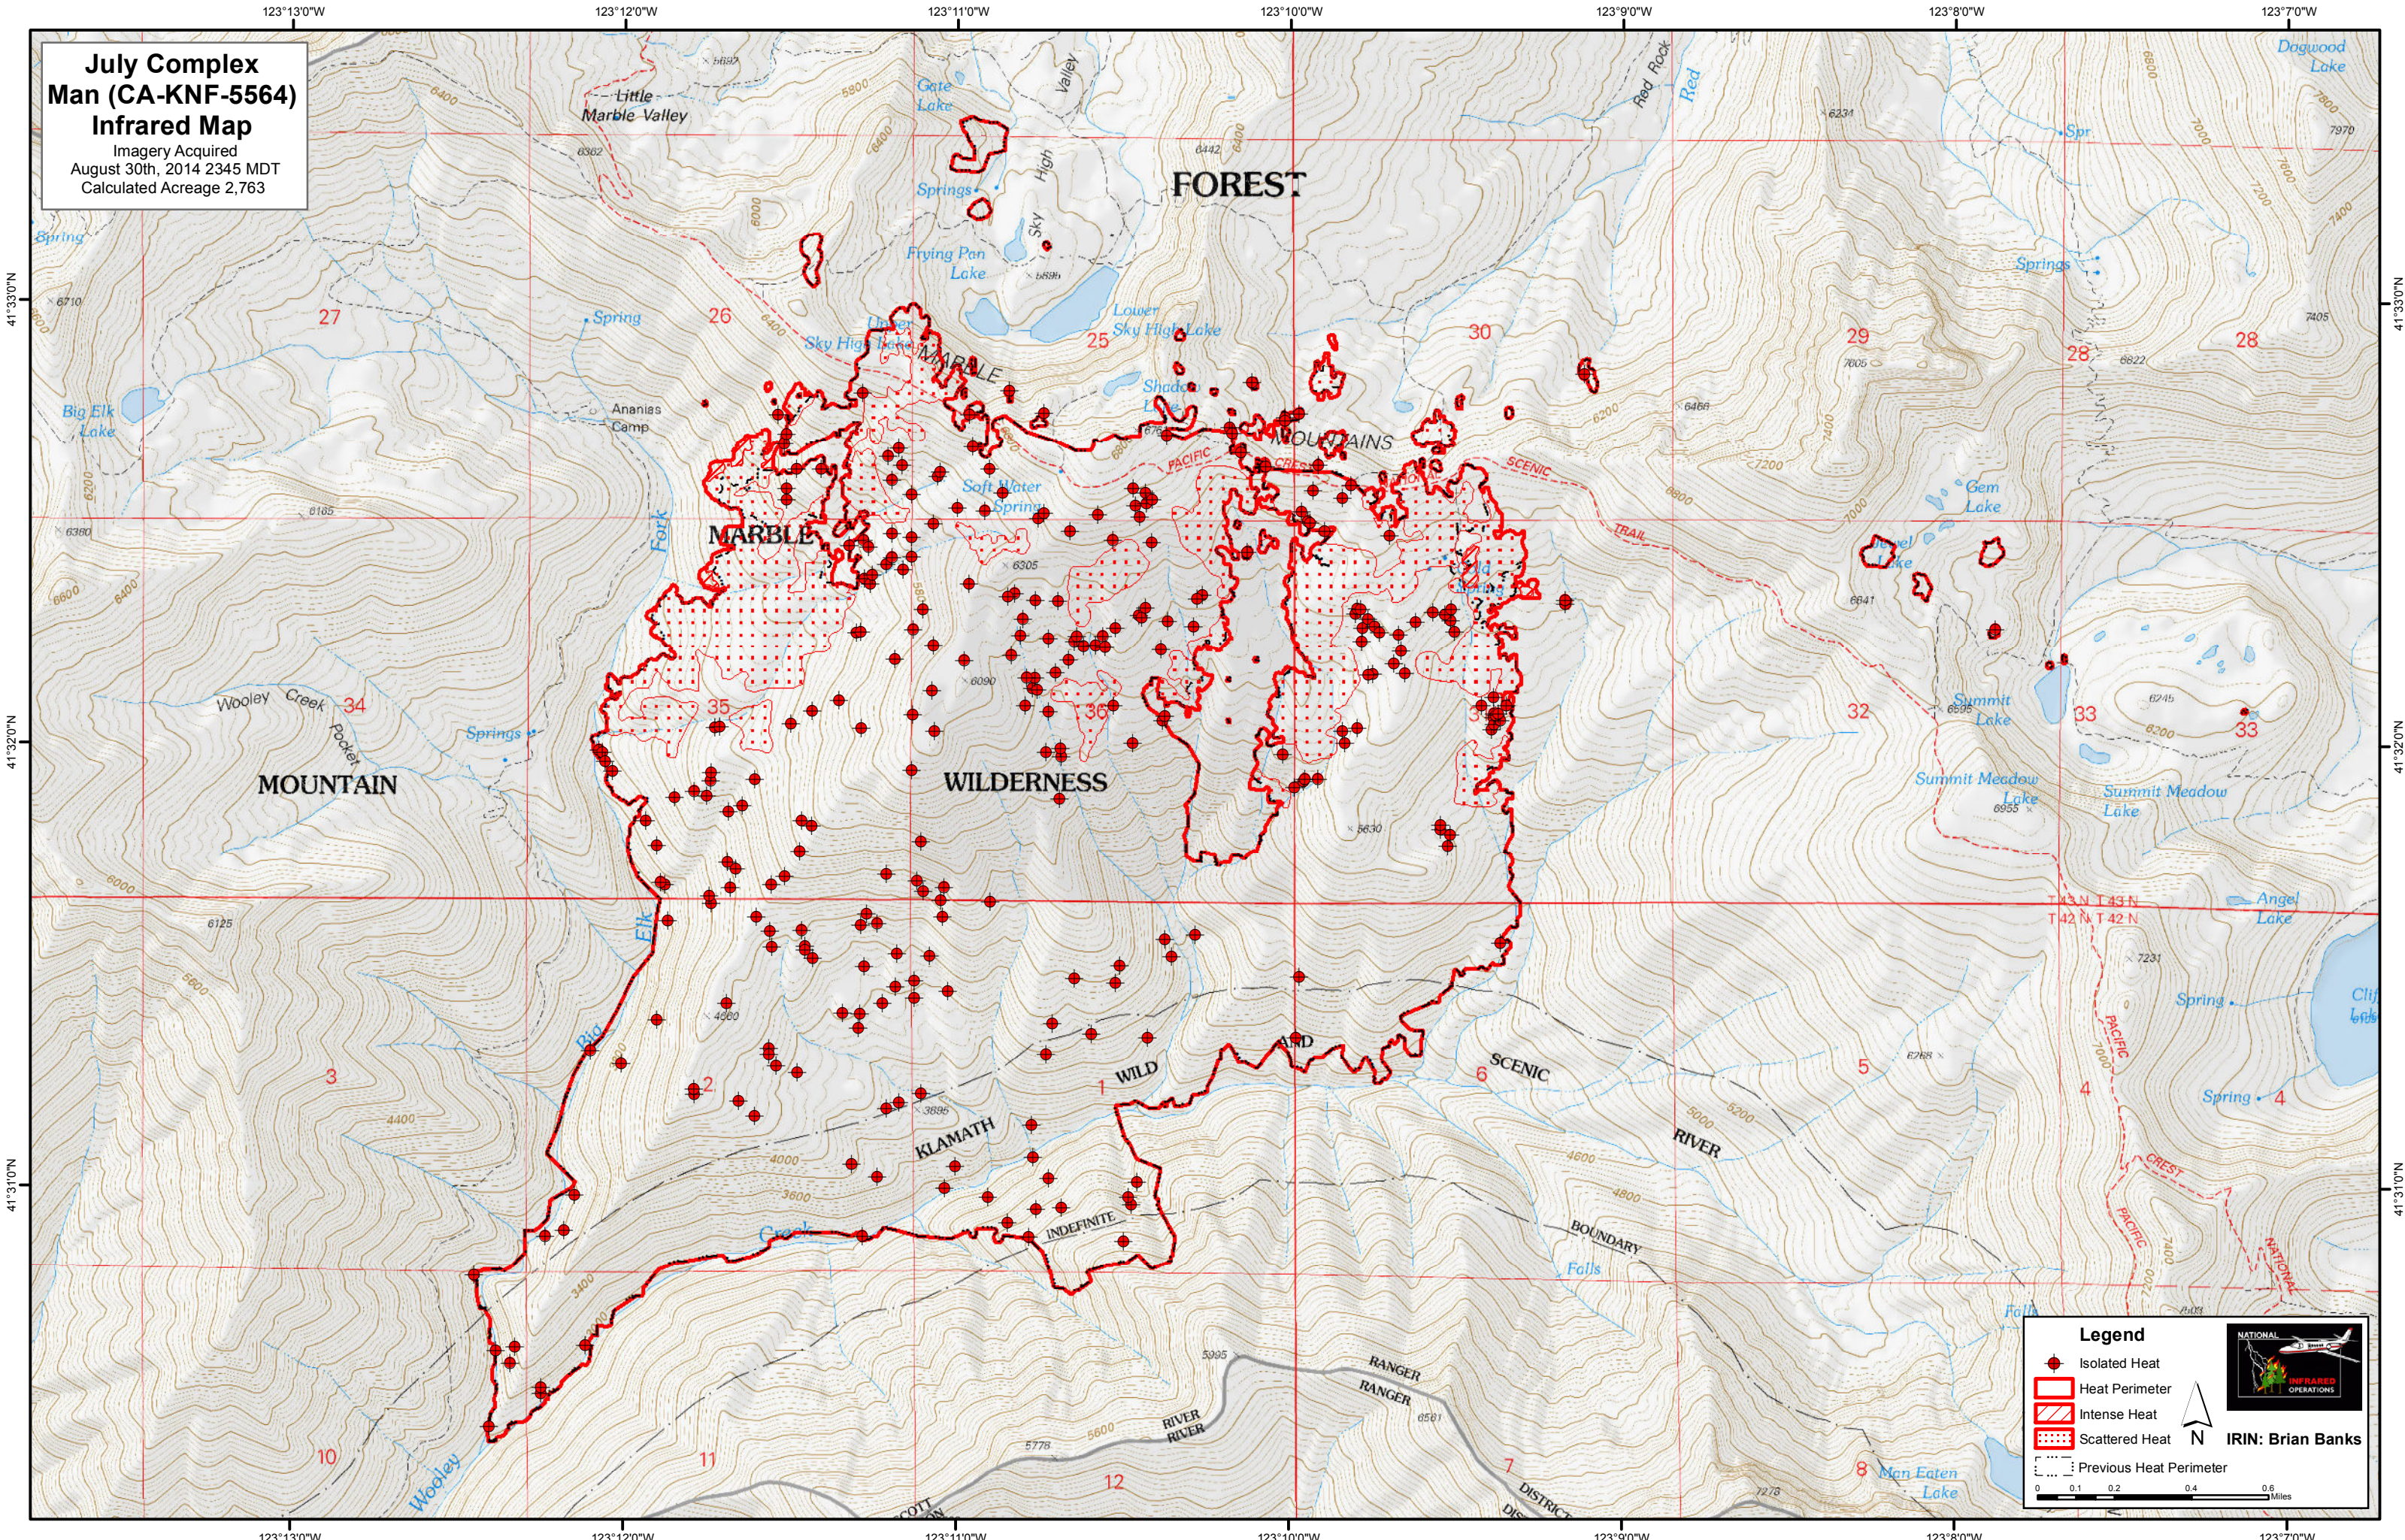

**July Complex  
Man (CA-KNF-5564)  
Infrared Map**  
Imagery Acquired  
August 30th, 2014 2345 MDT  
Calculated Acreage 2,763

**Legend**

- Isolated Heat
- Heat Perimeter
- Intense Heat
- Scattered Heat
- Previous Heat Perimeter

**IRIN: Brian Banks**

0 0.1 0.2 0.4 0.6 Miles