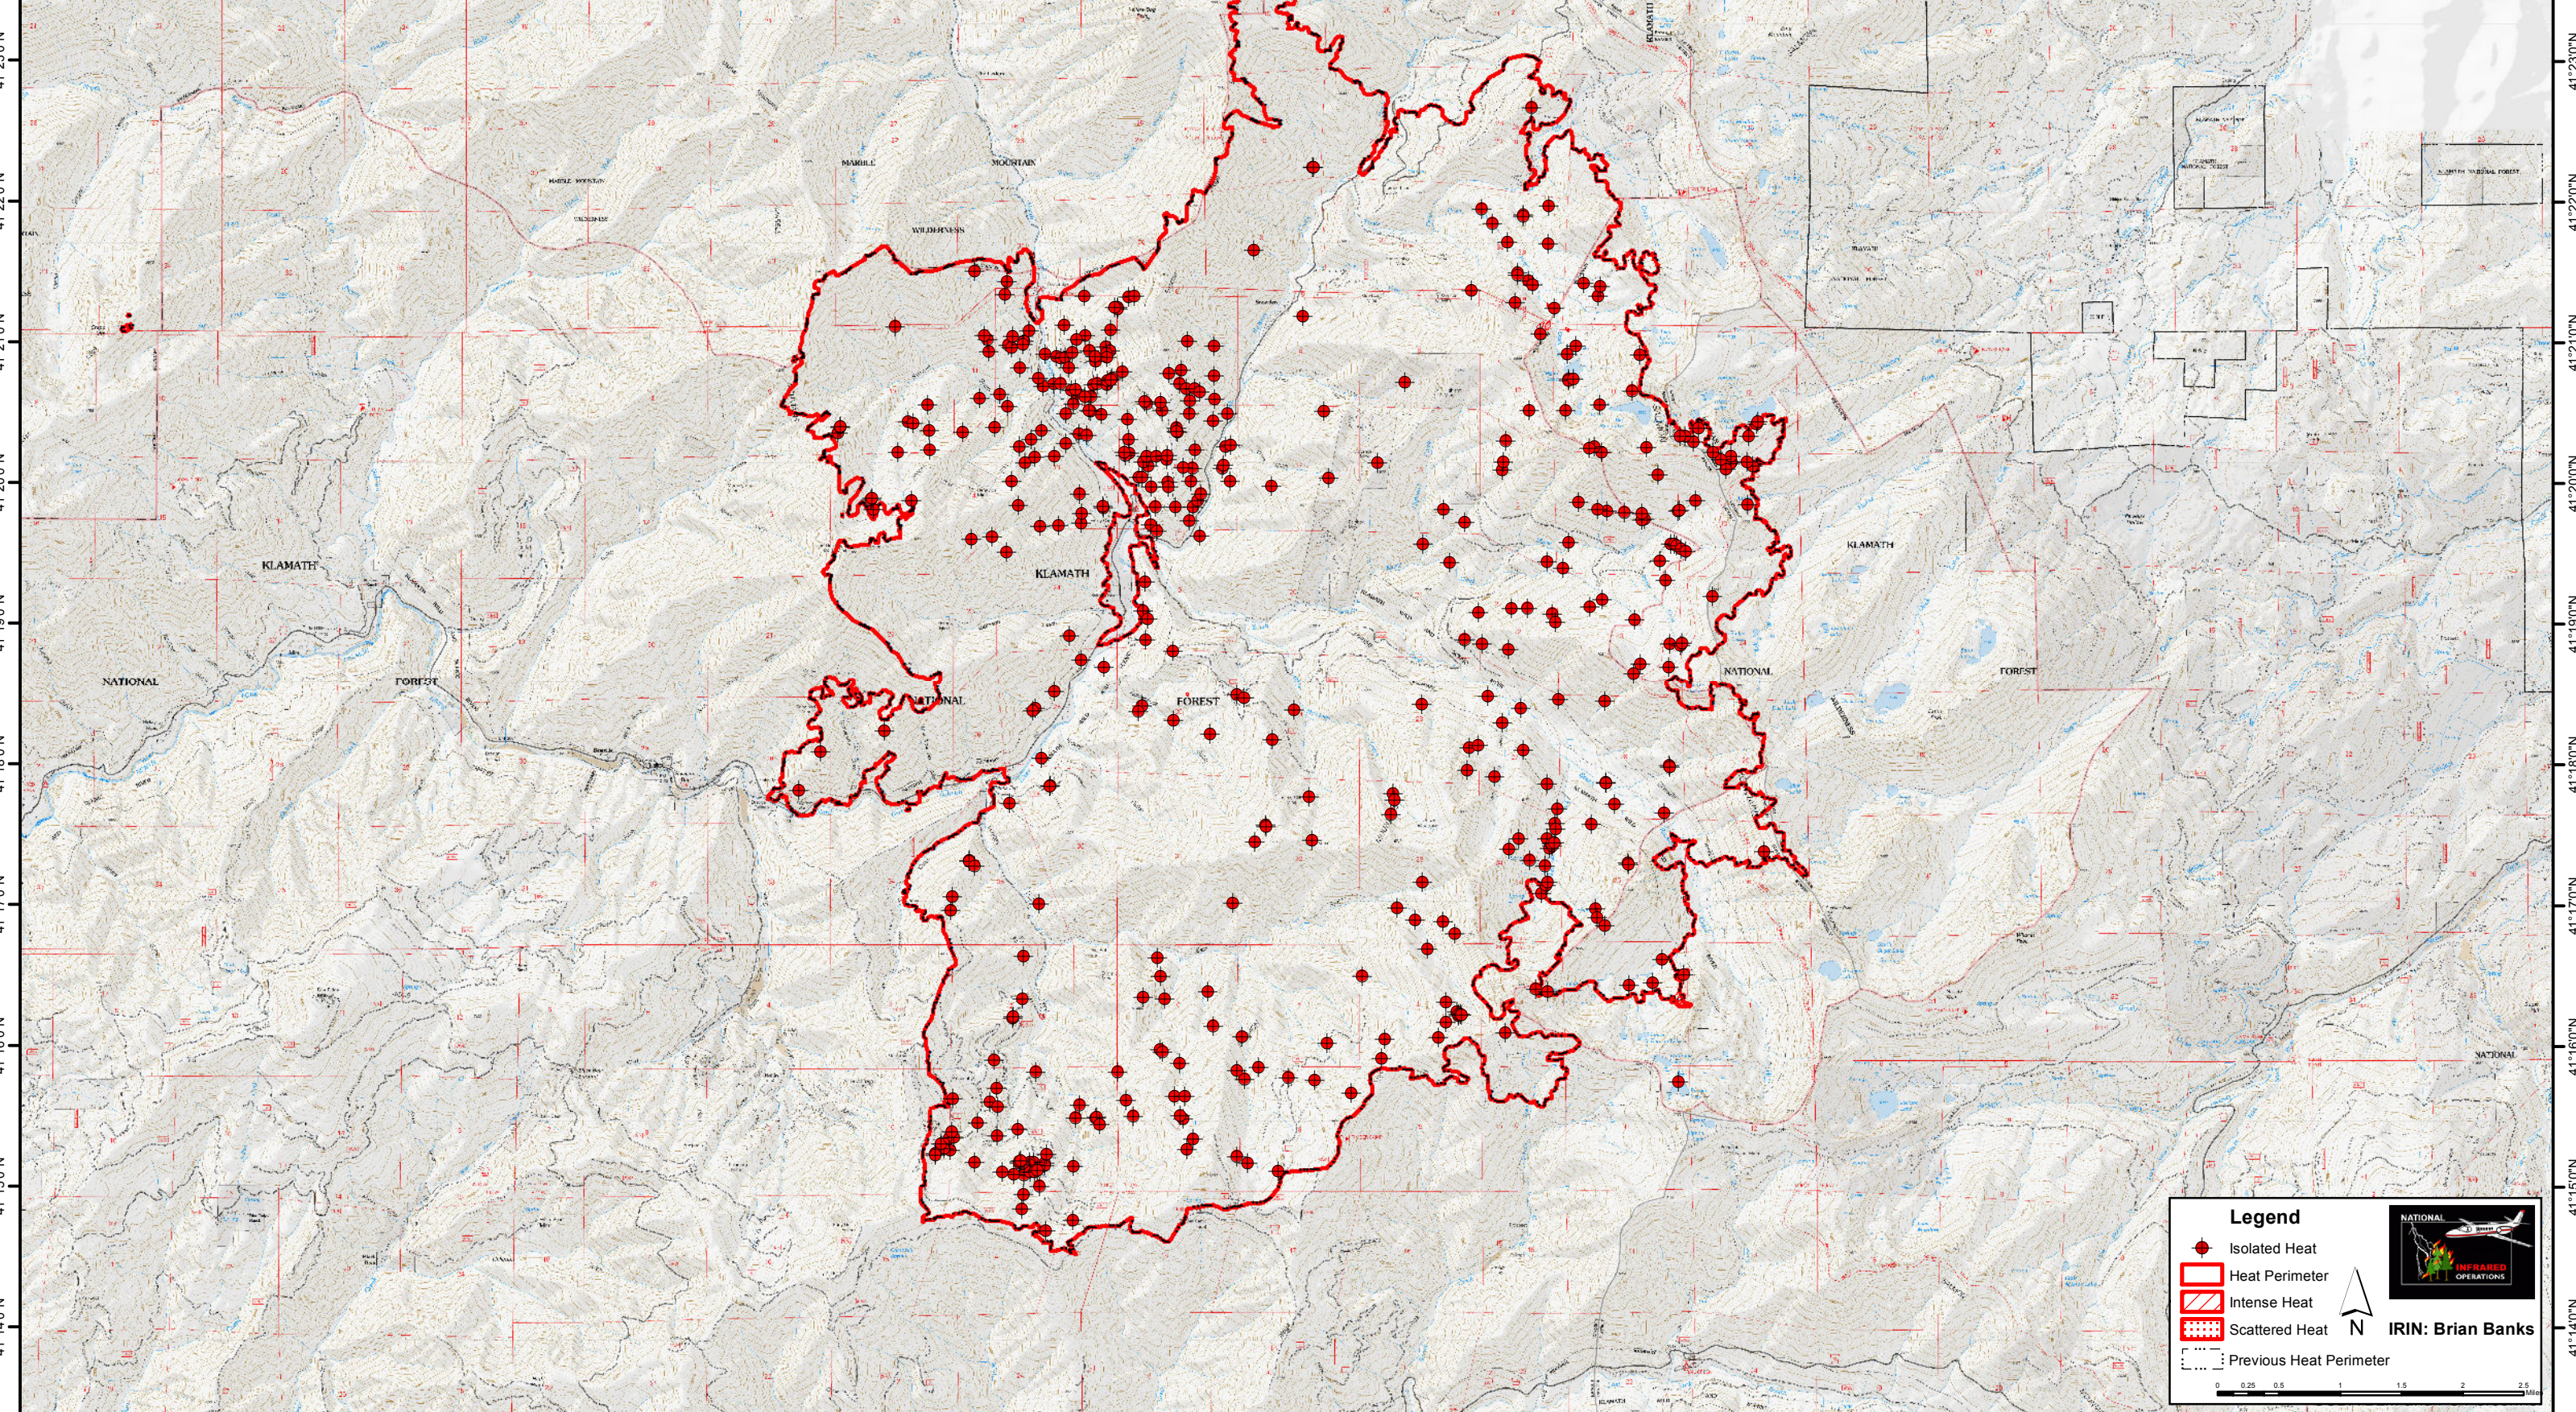

123°14'0"W 123°13'0"W 123°12'0"W 123°11'0"W 123°10'0"W 123°9'0"W 123°8'0"W 123°7'0"W 123°6'0"W 123°5'0"W 123°4'0"W 123°3'0"W 123°2'0"W 123°1'0"W 122°59'0"W 122°58'0"W 122°57'0"W 122°56'0"W 122°55'0"W 122°54'0"W 122°53'0"W 122°52'0"W 122°51'0"W

**July Complex
Whites (CA-KNF-5564)
Infrared Map**
Imagery Acquired
August 31st, 2014 2244 MDT
Calculated Acreage 33,759

Legend

- Isolated Heat
- Heat Perimeter
- Intense Heat
- Scattered Heat
- Previous Heat Perimeter

IRIN: Brian Banks

0 0.25 0.5 1 1.5 2 2.5 Miles

123°14'0"W 123°13'0"W 123°12'0"W 123°11'0"W 123°10'0"W 123°9'0"W 123°8'0"W 123°7'0"W 123°6'0"W 123°5'0"W 123°4'0"W 123°3'0"W 123°2'0"W 123°1'0"W 122°59'0"W 122°58'0"W 122°57'0"W 122°56'0"W 122°55'0"W 122°54'0"W 122°53'0"W 122°52'0"W 122°51'0"W