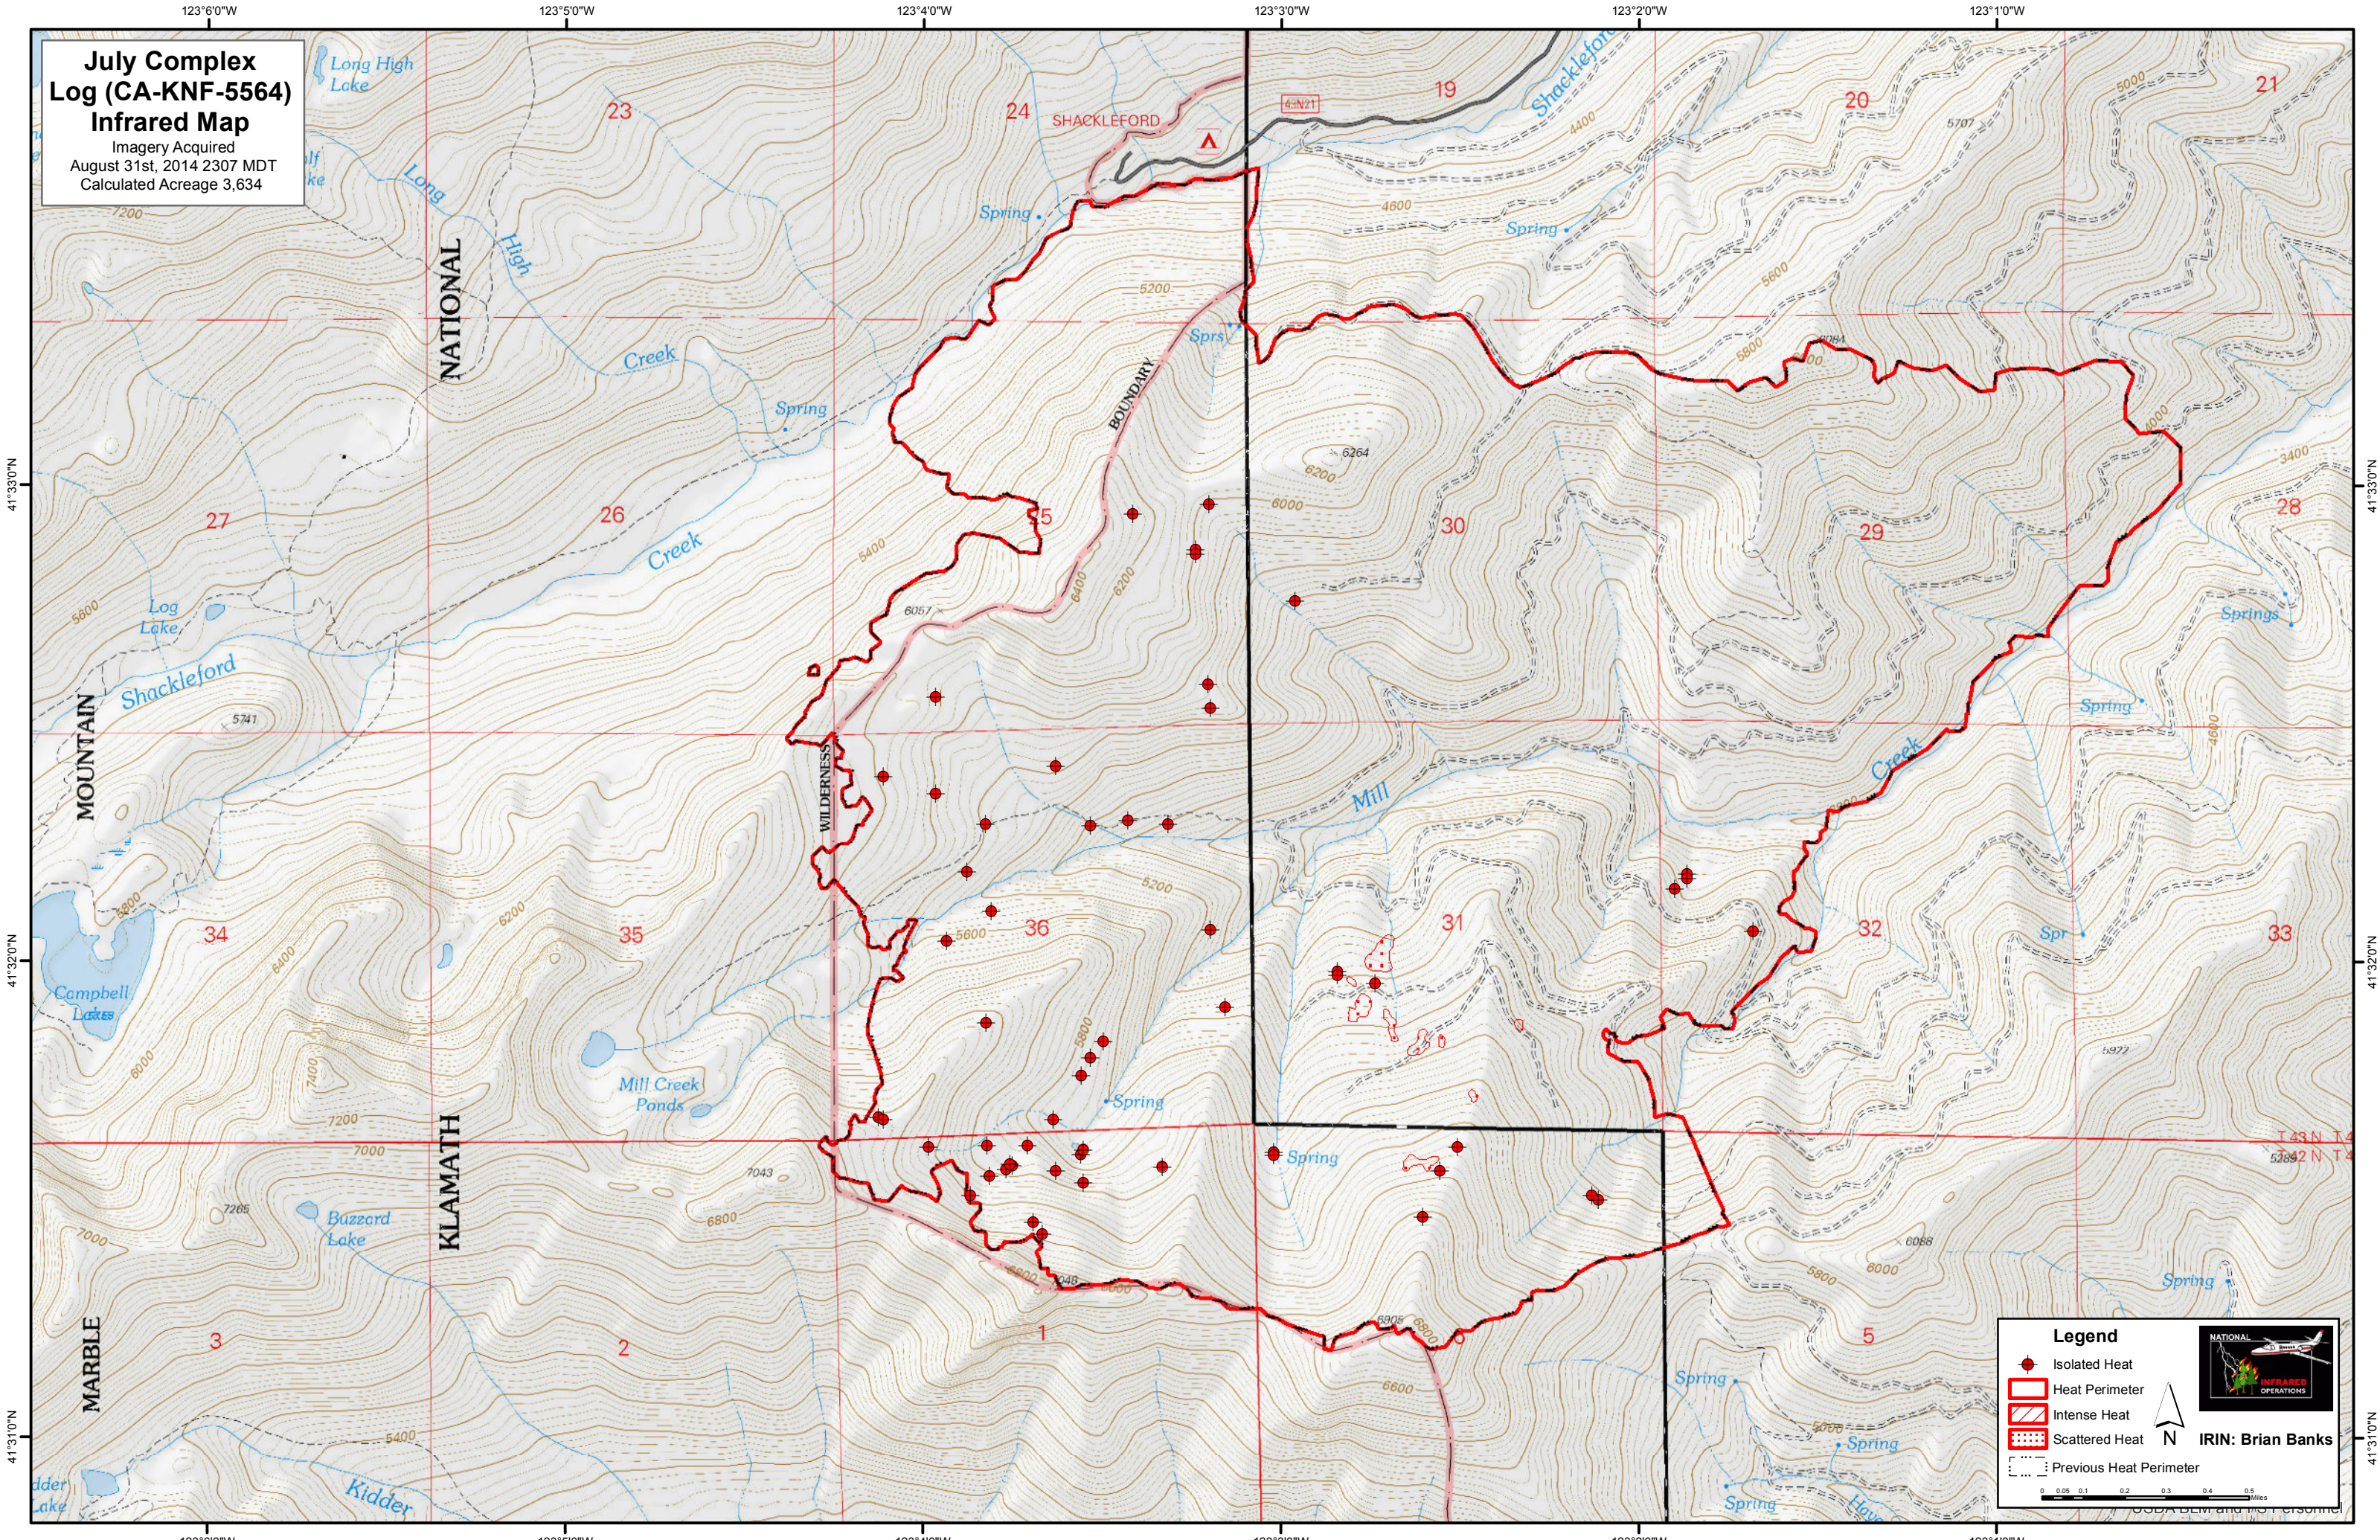

**July Complex
Log (CA-KNF-5564)
Infrared Map**
Imagery Acquired
August 31st, 2014 2307 MDT
Calculated Acreage 3,634

Legend

- Isolated Heat
- Heat Perimeter
- Intense Heat
- Scattered Heat
- Previous Heat Perimeter

IRIN: Brian Banks

0 0.05 0.1 0.2 0.3 0.4 0.5 Miles