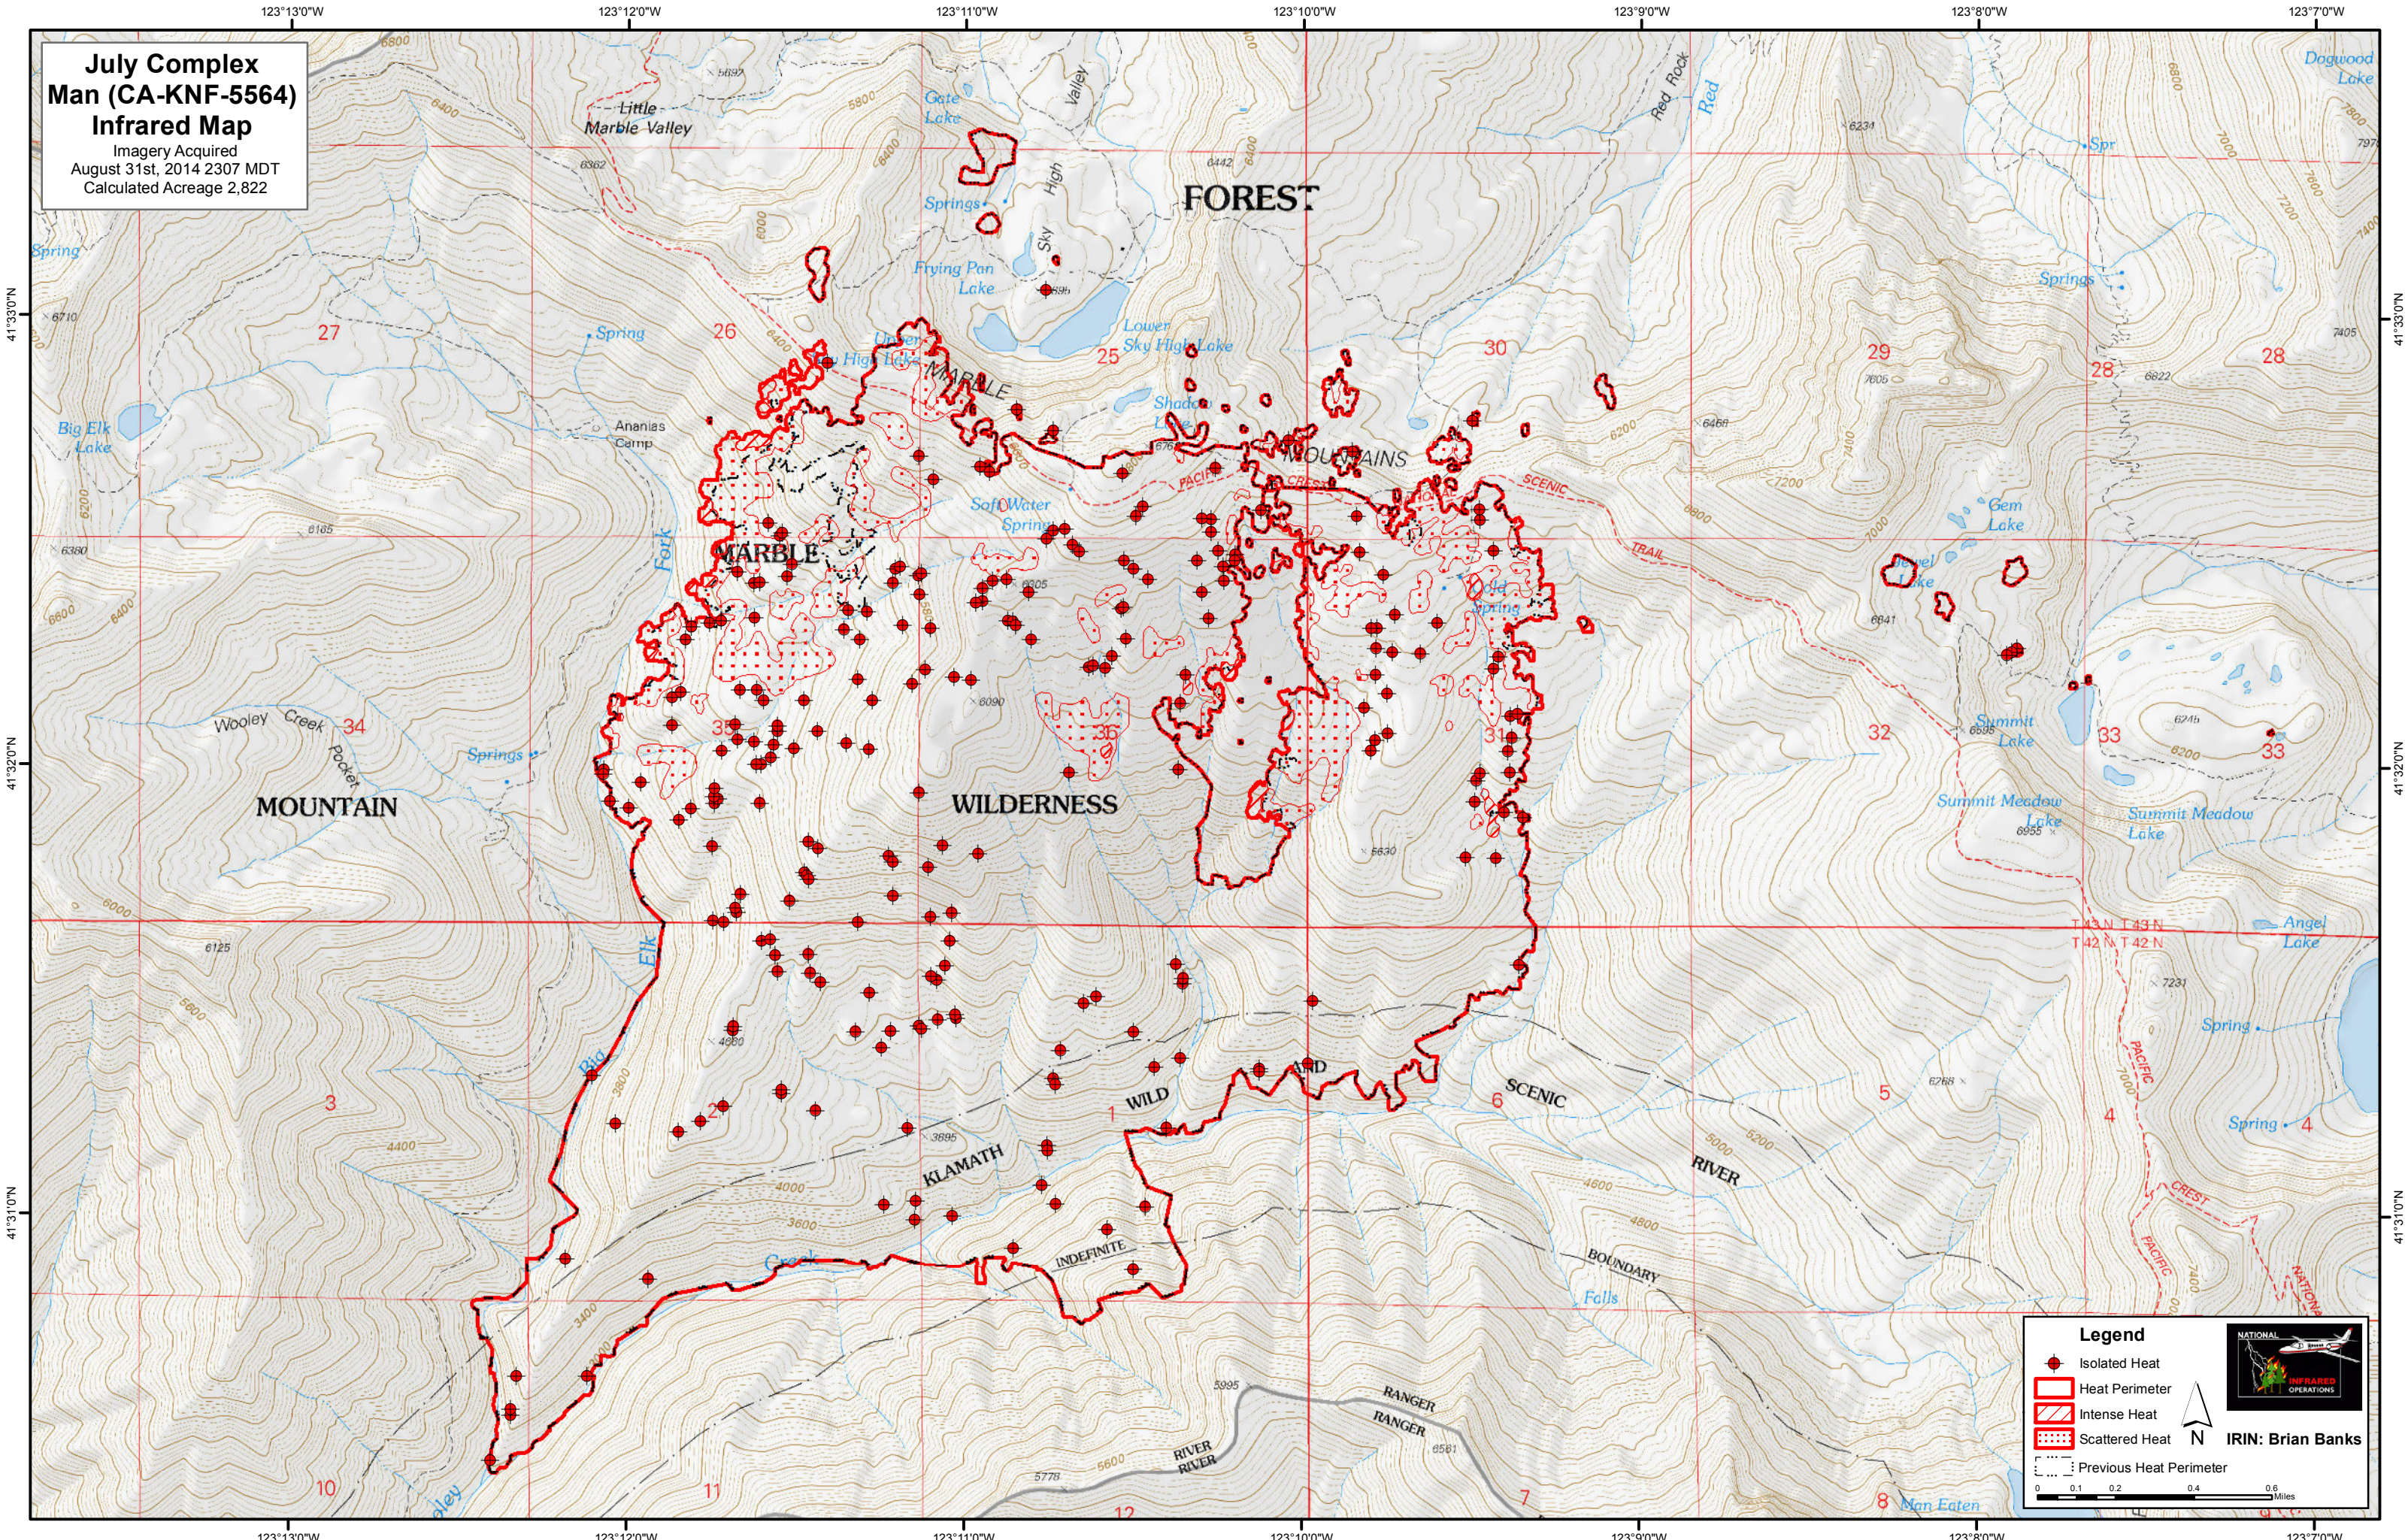

**July Complex
Man (CA-KNF-5564)
Infrared Map**

Imagery Acquired
August 31st, 2014 2307 MDT
Calculated Acreage 2,822

Legend

- Isolated Heat
- Heat Perimeter
- Intense Heat
- Scattered Heat
- Previous Heat Perimeter

IRIN: Brian Banks

0 0.1 0.2 0.4 0.6 Miles