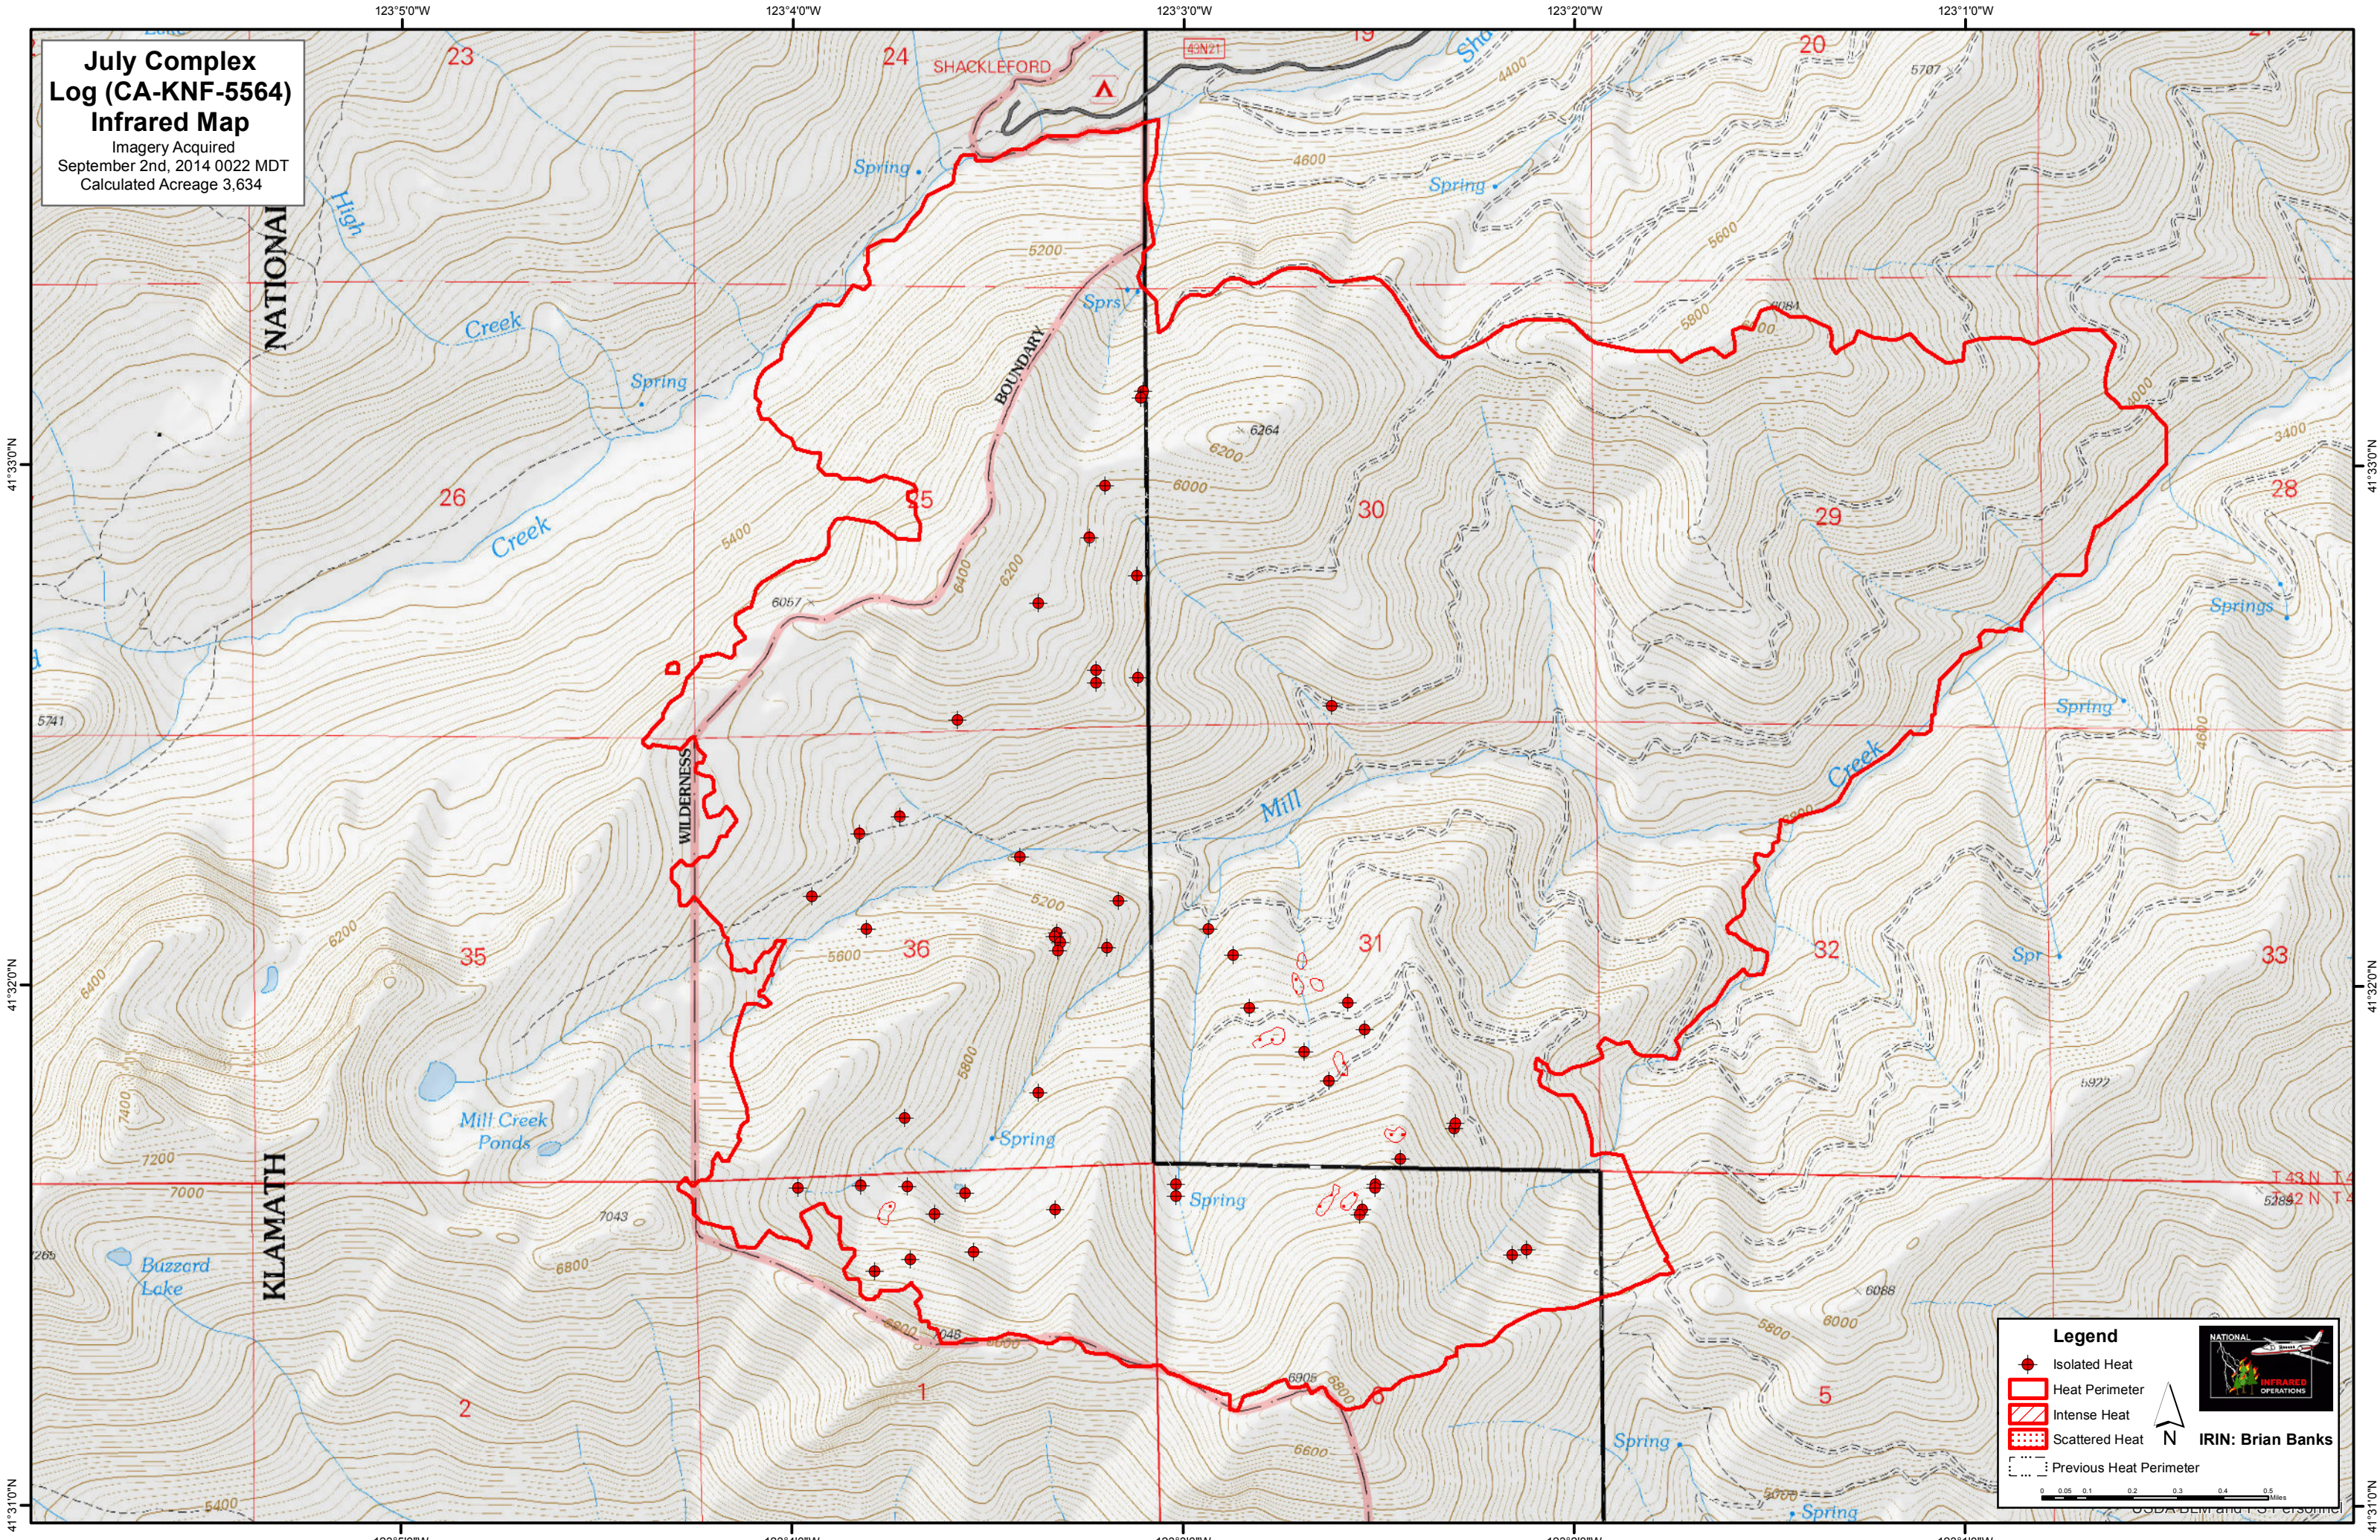

**July Complex
Log (CA-KNF-5564)
Infrared Map**
Imagery Acquired
September 2nd, 2014 0022 MDT
Calculated Acreage 3,634

Legend

- Isolated Heat
- Heat Perimeter
- Intense Heat
- Scattered Heat
- Previous Heat Perimeter

IRIN: Brian Banks

0 0.05 0.1 0.2 0.3 0.4 0.5 Miles