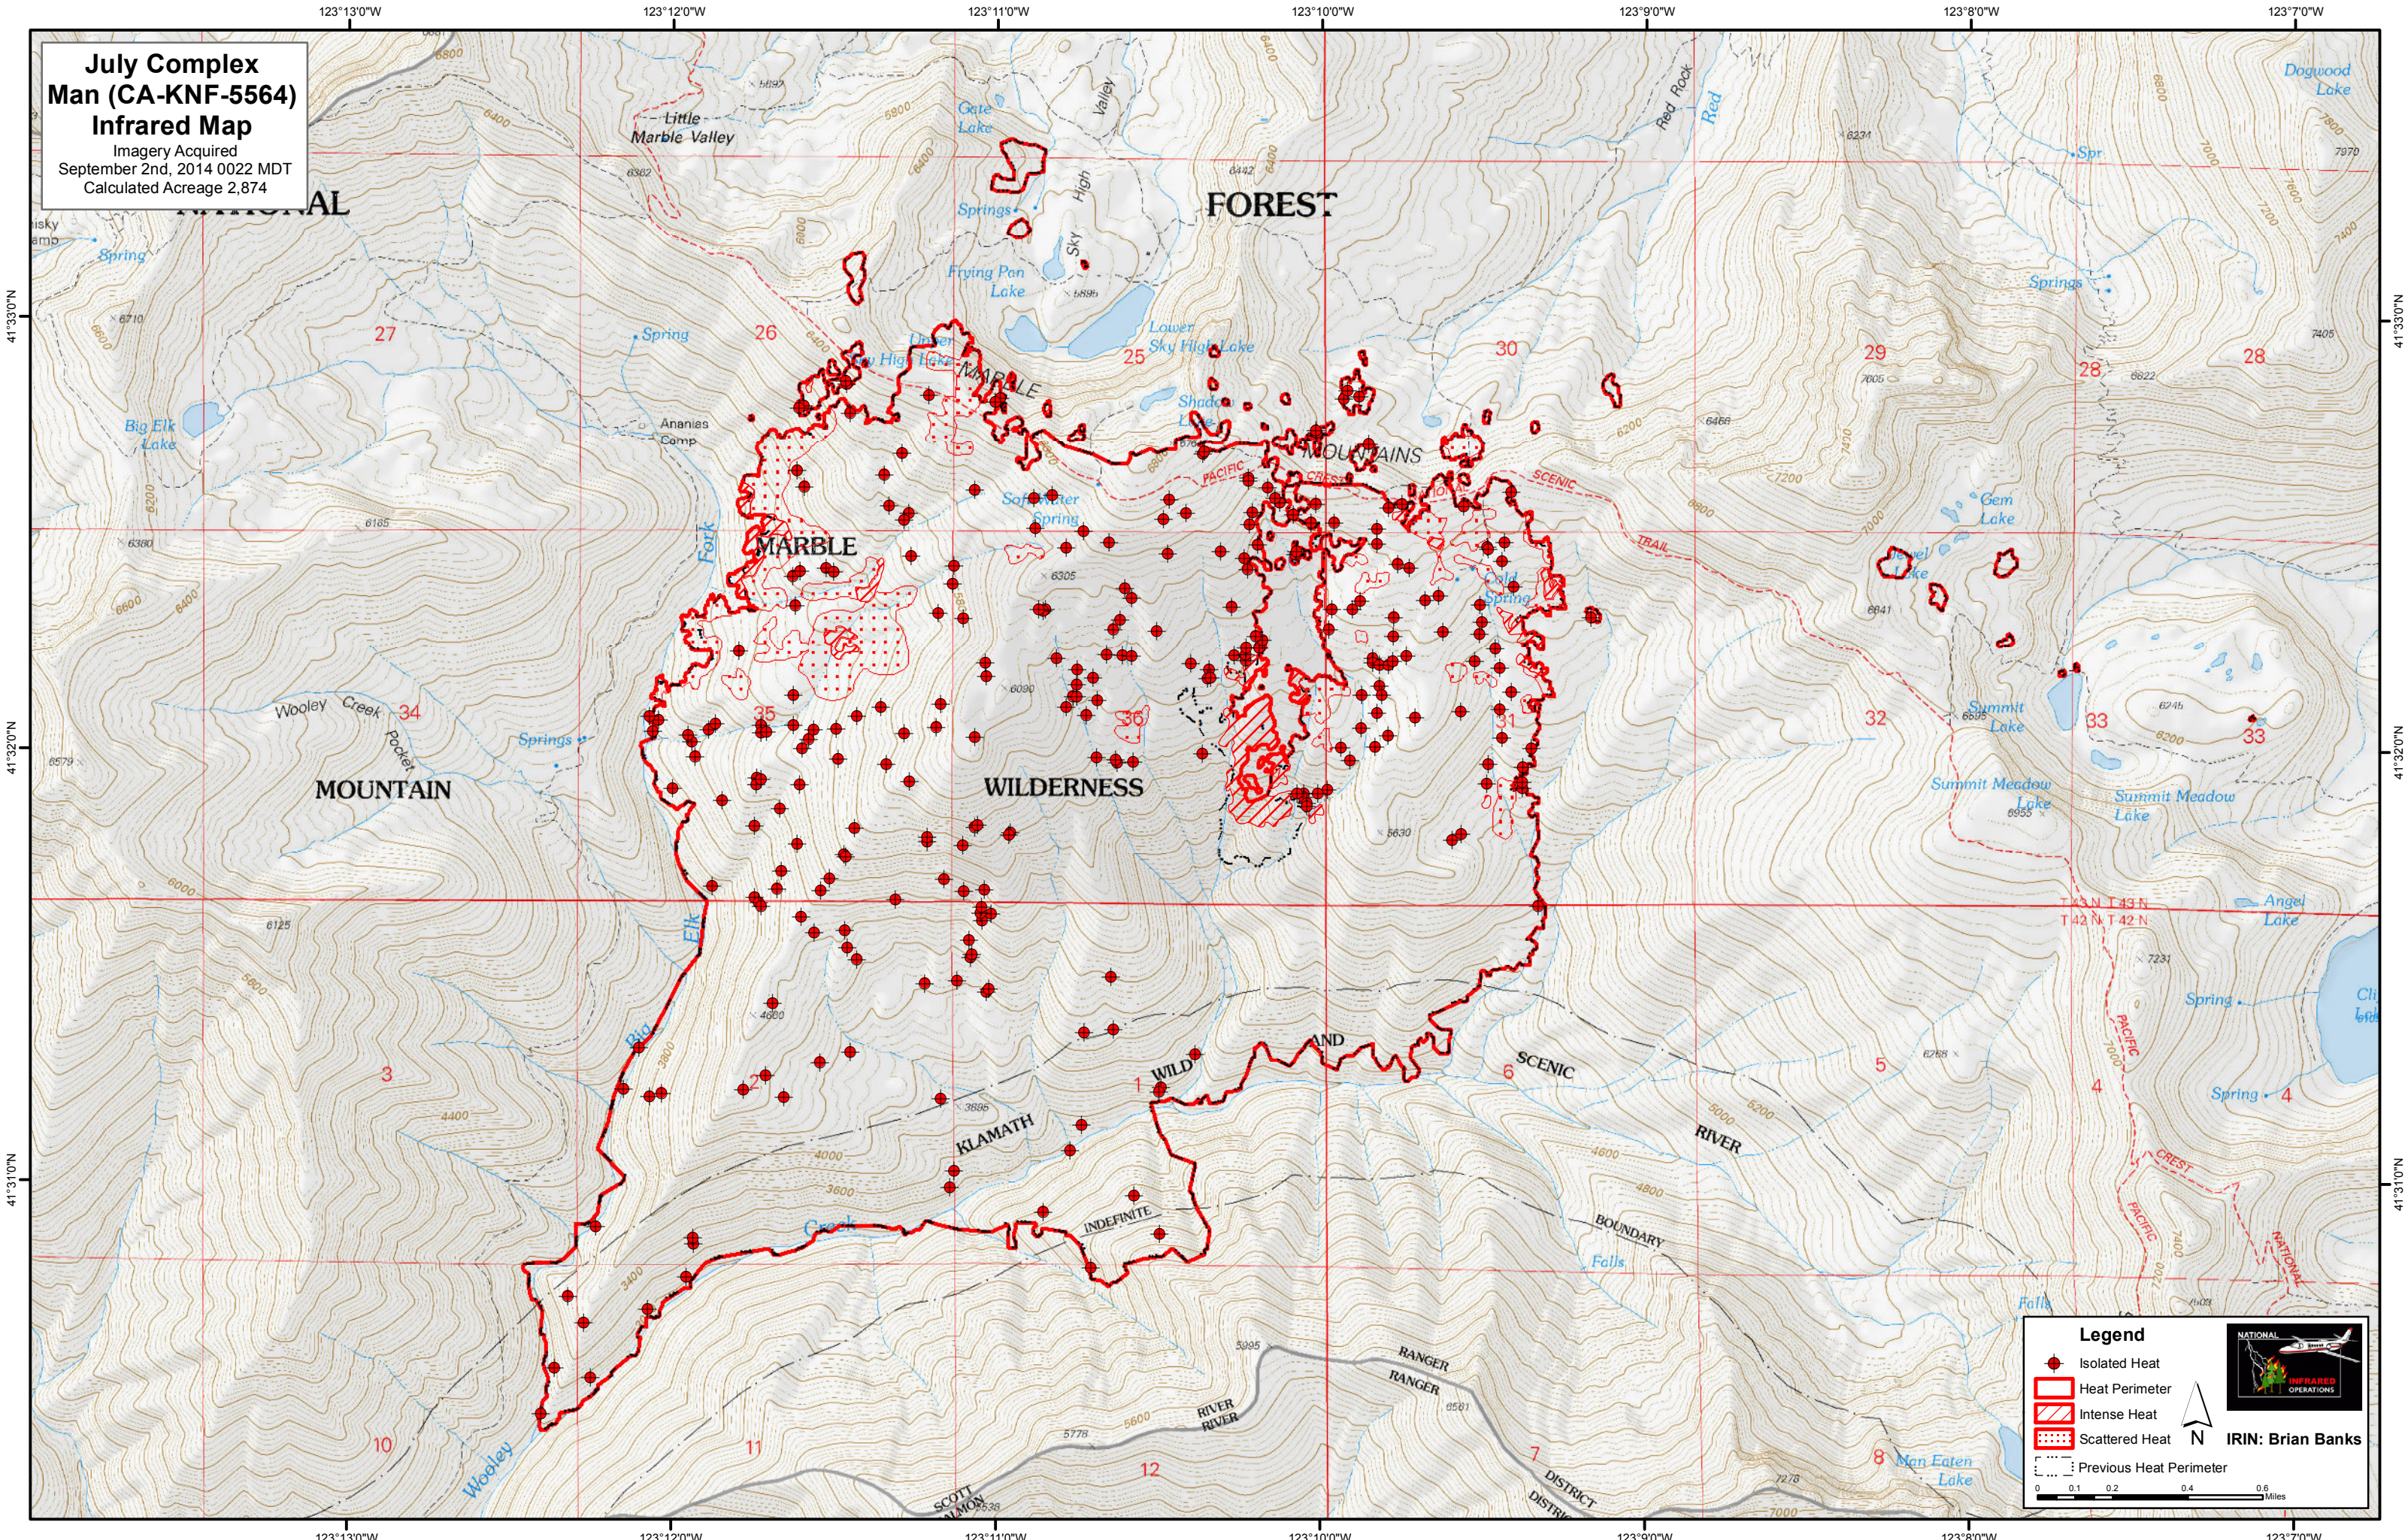

**July Complex  
Man (CA-KNF-5564)  
Infrared Map**  
Imagery Acquired  
September 2nd, 2014 0022 MDT  
Calculated Acreage 2,874

**Legend**

- Isolated Heat
- Heat Perimeter
- Intense Heat
- Scattered Heat
- Previous Heat Perimeter

0 0.1 0.2 0.4 0.6 Miles

**IRIN: Brian Banks**