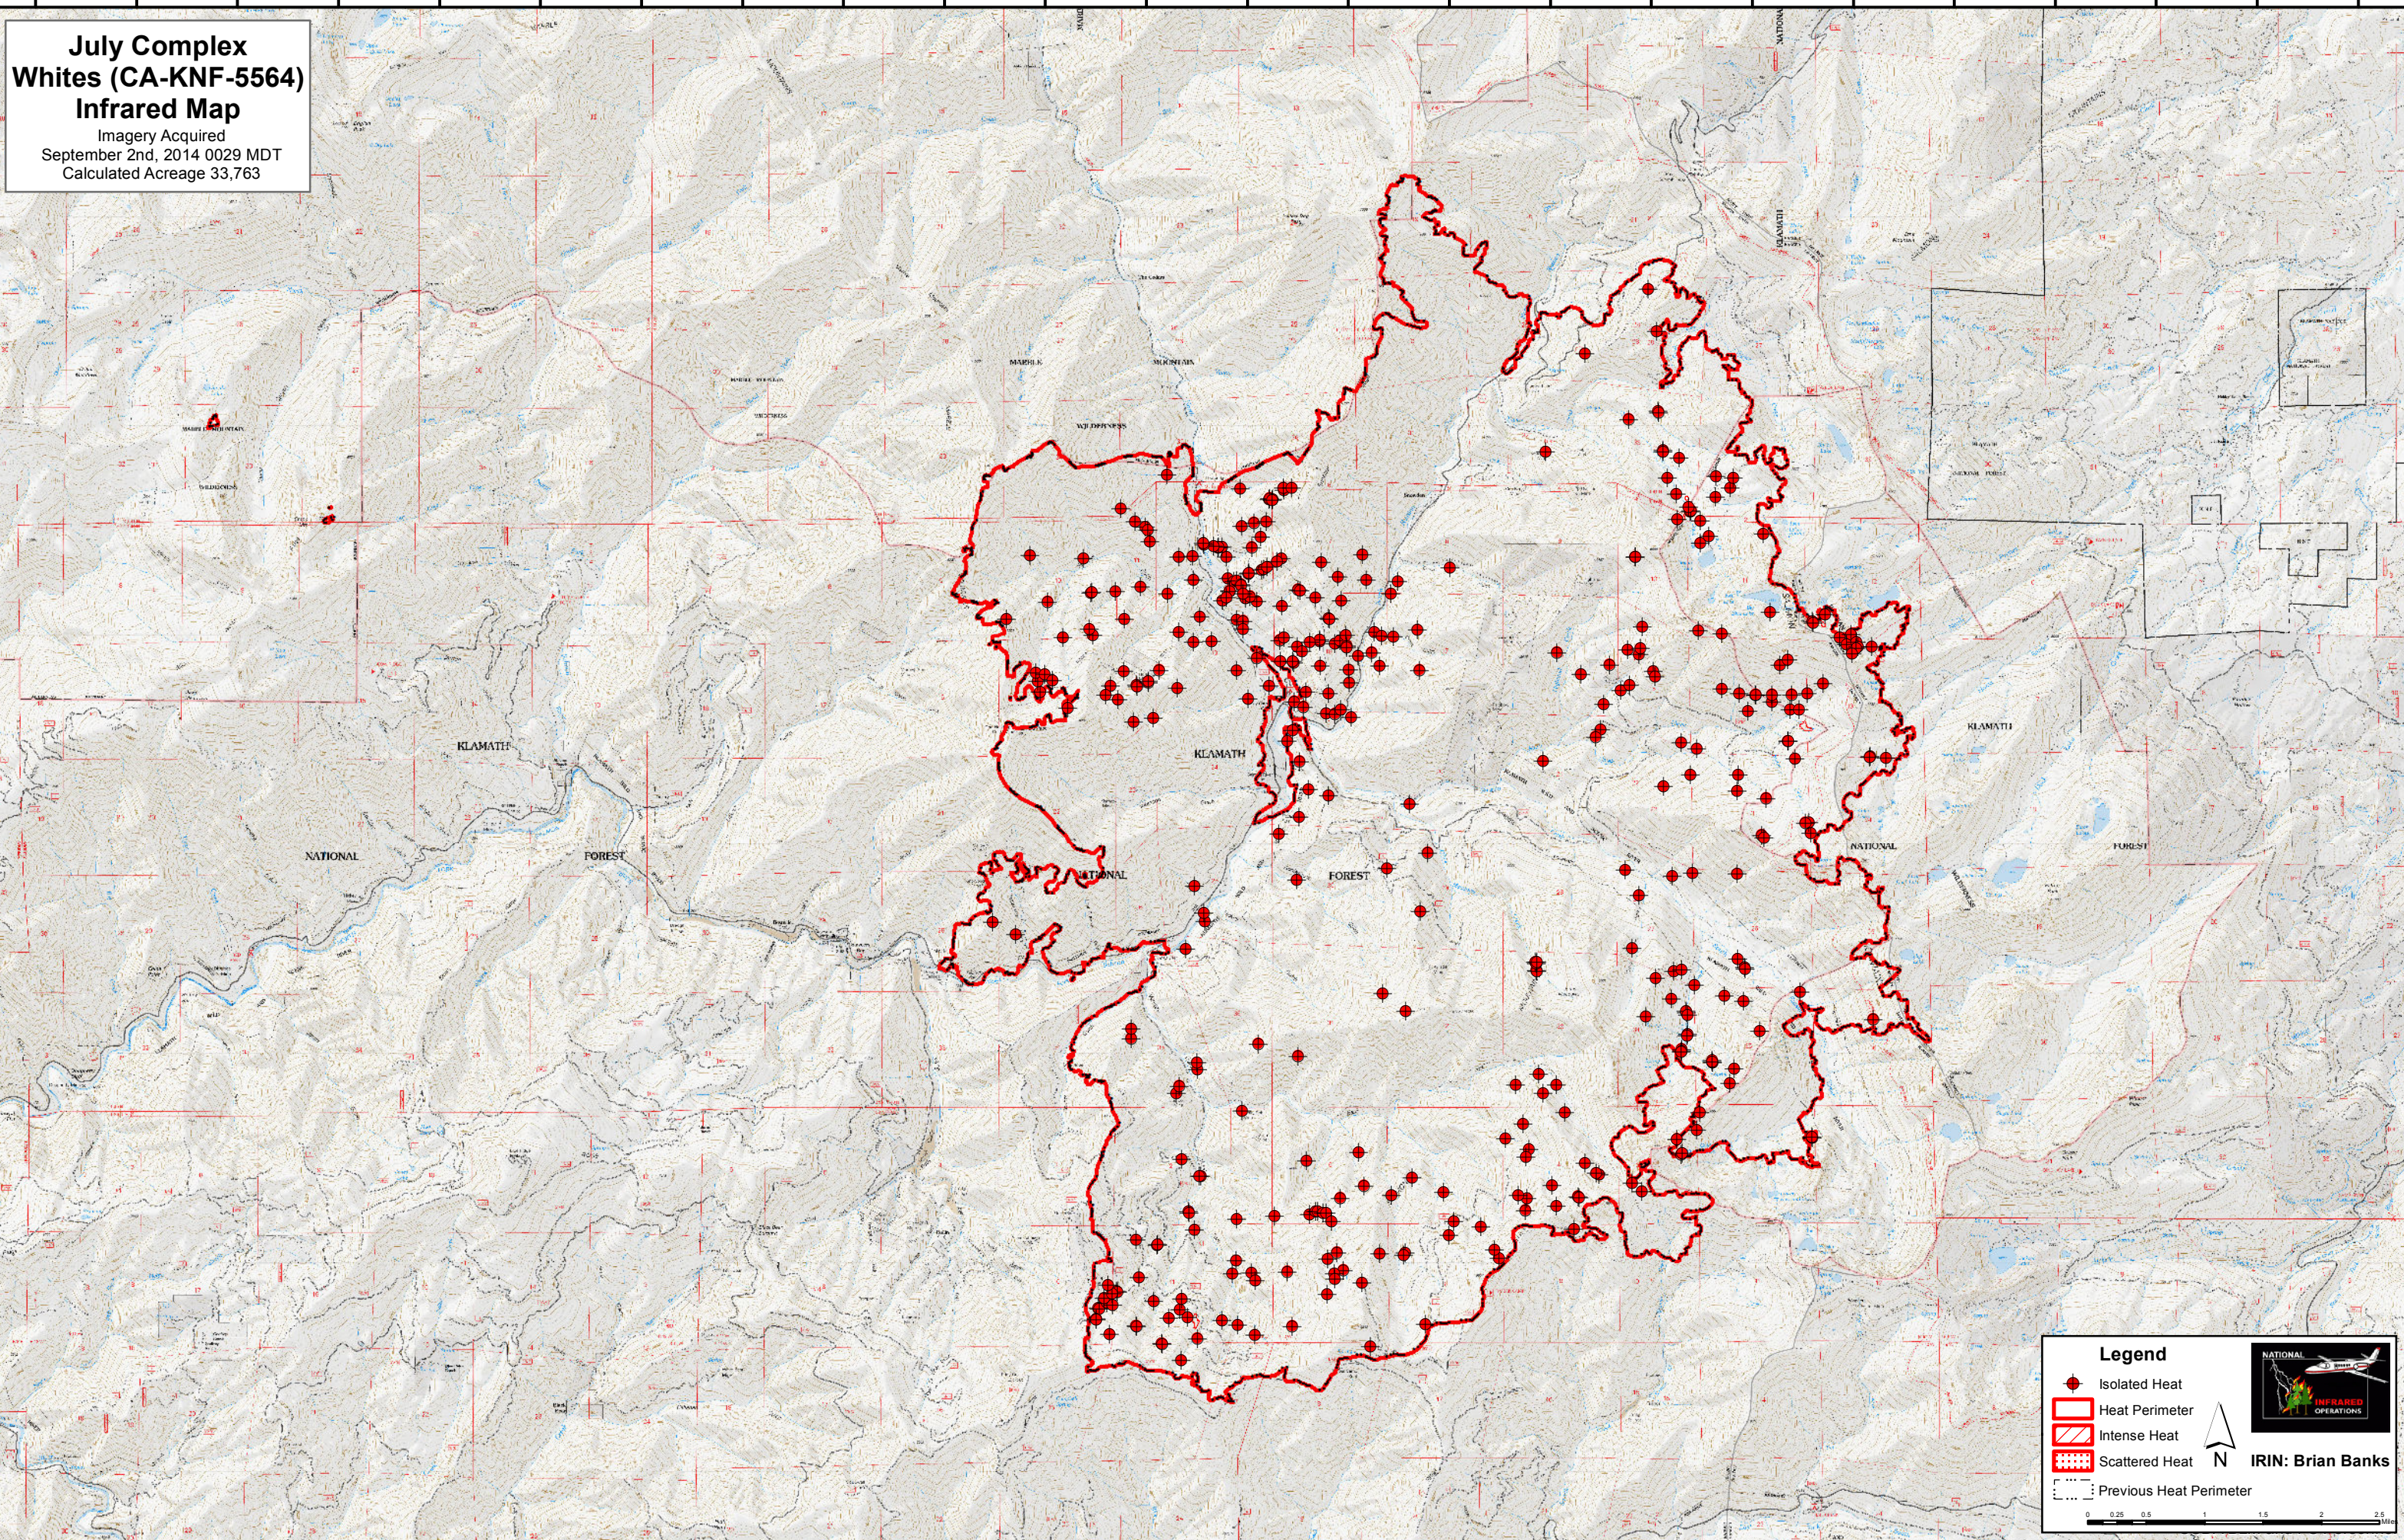

123°16'0"W 123°15'0"W 123°14'0"W 123°13'0"W 123°12'0"W 123°11'0"W 123°10'0"W 123°9'0"W 123°8'0"W 123°7'0"W 123°6'0"W 123°5'0"W 123°4'0"W 123°3'0"W 123°2'0"W 123°1'0"W 122°59'0"W 122°58'0"W 122°57'0"W 122°56'0"W 122°55'0"W 122°54'0"W 122°53'0"W

41°24'0"N  
41°23'0"N  
41°22'0"N  
41°21'0"N  
41°20'0"N  
41°19'0"N  
41°18'0"N  
41°17'0"N  
41°16'0"N  
41°15'0"N  
41°14'0"N

**July Complex  
Whites (CA-KNF-5564)  
Infrared Map**  
Imagery Acquired  
September 2nd, 2014 0029 MDT  
Calculated Acreage 33,763

**Legend**

- Isolated Heat
- Heat Perimeter
- Intense Heat
- Scattered Heat
- Previous Heat Perimeter

**IRIN: Brian Banks**

0 0.25 0.5 1 1.5 2 2.5 Miles

123°16'0"W 123°15'0"W 123°14'0"W 123°13'0"W 123°12'0"W 123°11'0"W 123°10'0"W 123°9'0"W 123°8'0"W 123°7'0"W 123°6'0"W 123°5'0"W 123°4'0"W 123°3'0"W 123°2'0"W 123°1'0"W 122°59'0"W 122°58'0"W 122°57'0"W 122°56'0"W 122°55'0"W 122°54'0"W 122°53'0"W