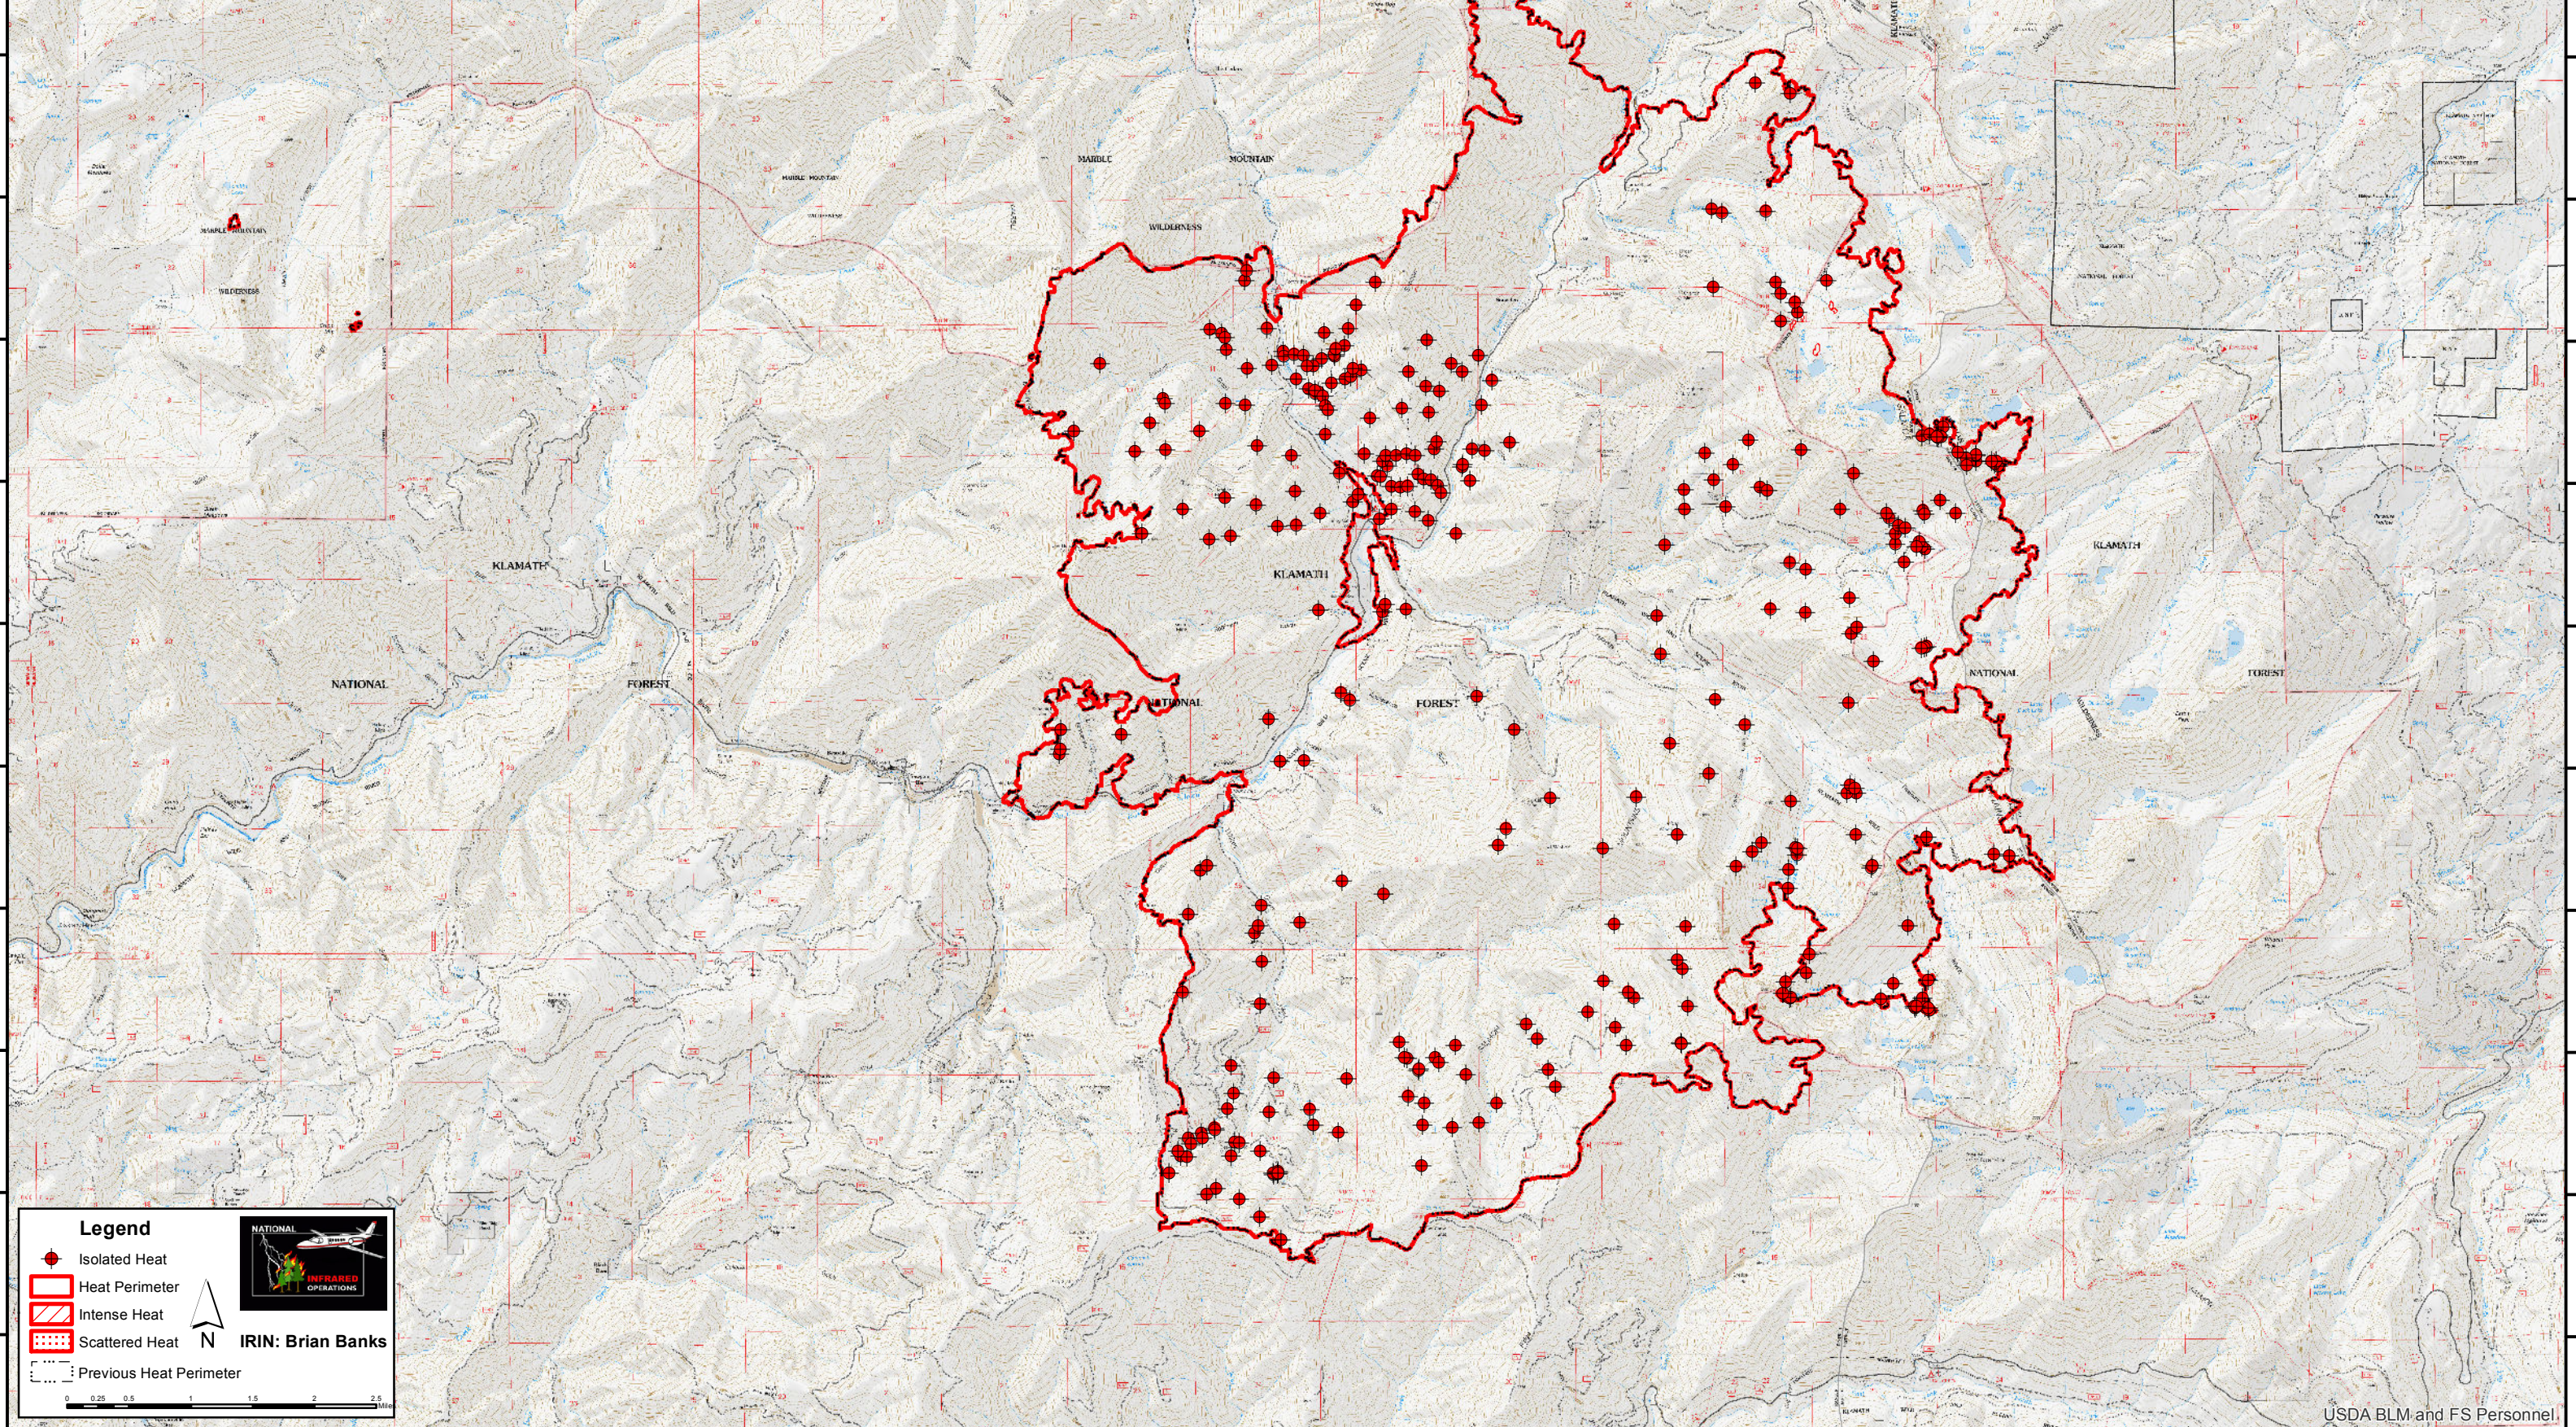

123°16'0"W 123°15'0"W 123°14'0"W 123°13'0"W 123°12'0"W 123°11'0"W 123°10'0"W 123°9'0"W 123°8'0"W 123°7'0"W 123°6'0"W 123°5'0"W 123°4'0"W 123°3'0"W 123°2'0"W 123°1'0"W 123°0'0"W 122°59'0"W 122°58'0"W 122°57'0"W 122°56'0"W 122°55'0"W 122°54'0"W 122°53'0"W

**July Complex
Whites (CA-KNF-5564)
Infrared Map**
Imagery Acquired
September 2nd, 2014 2254 MDT
Calculated Acreage 33,763

Legend

- Isolated Heat
- Heat Perimeter
- Intense Heat
- Scattered Heat
- Previous Heat Perimeter

IRIN: Brian Banks

123°16'0"W 123°15'0"W 123°14'0"W 123°13'0"W 123°12'0"W 123°11'0"W 123°10'0"W 123°9'0"W 123°8'0"W 123°7'0"W 123°6'0"W 123°5'0"W 123°4'0"W 123°3'0"W 123°2'0"W 123°1'0"W 123°0'0"W 122°59'0"W 122°58'0"W 122°57'0"W 122°56'0"W 122°55'0"W 122°54'0"W 122°53'0"W