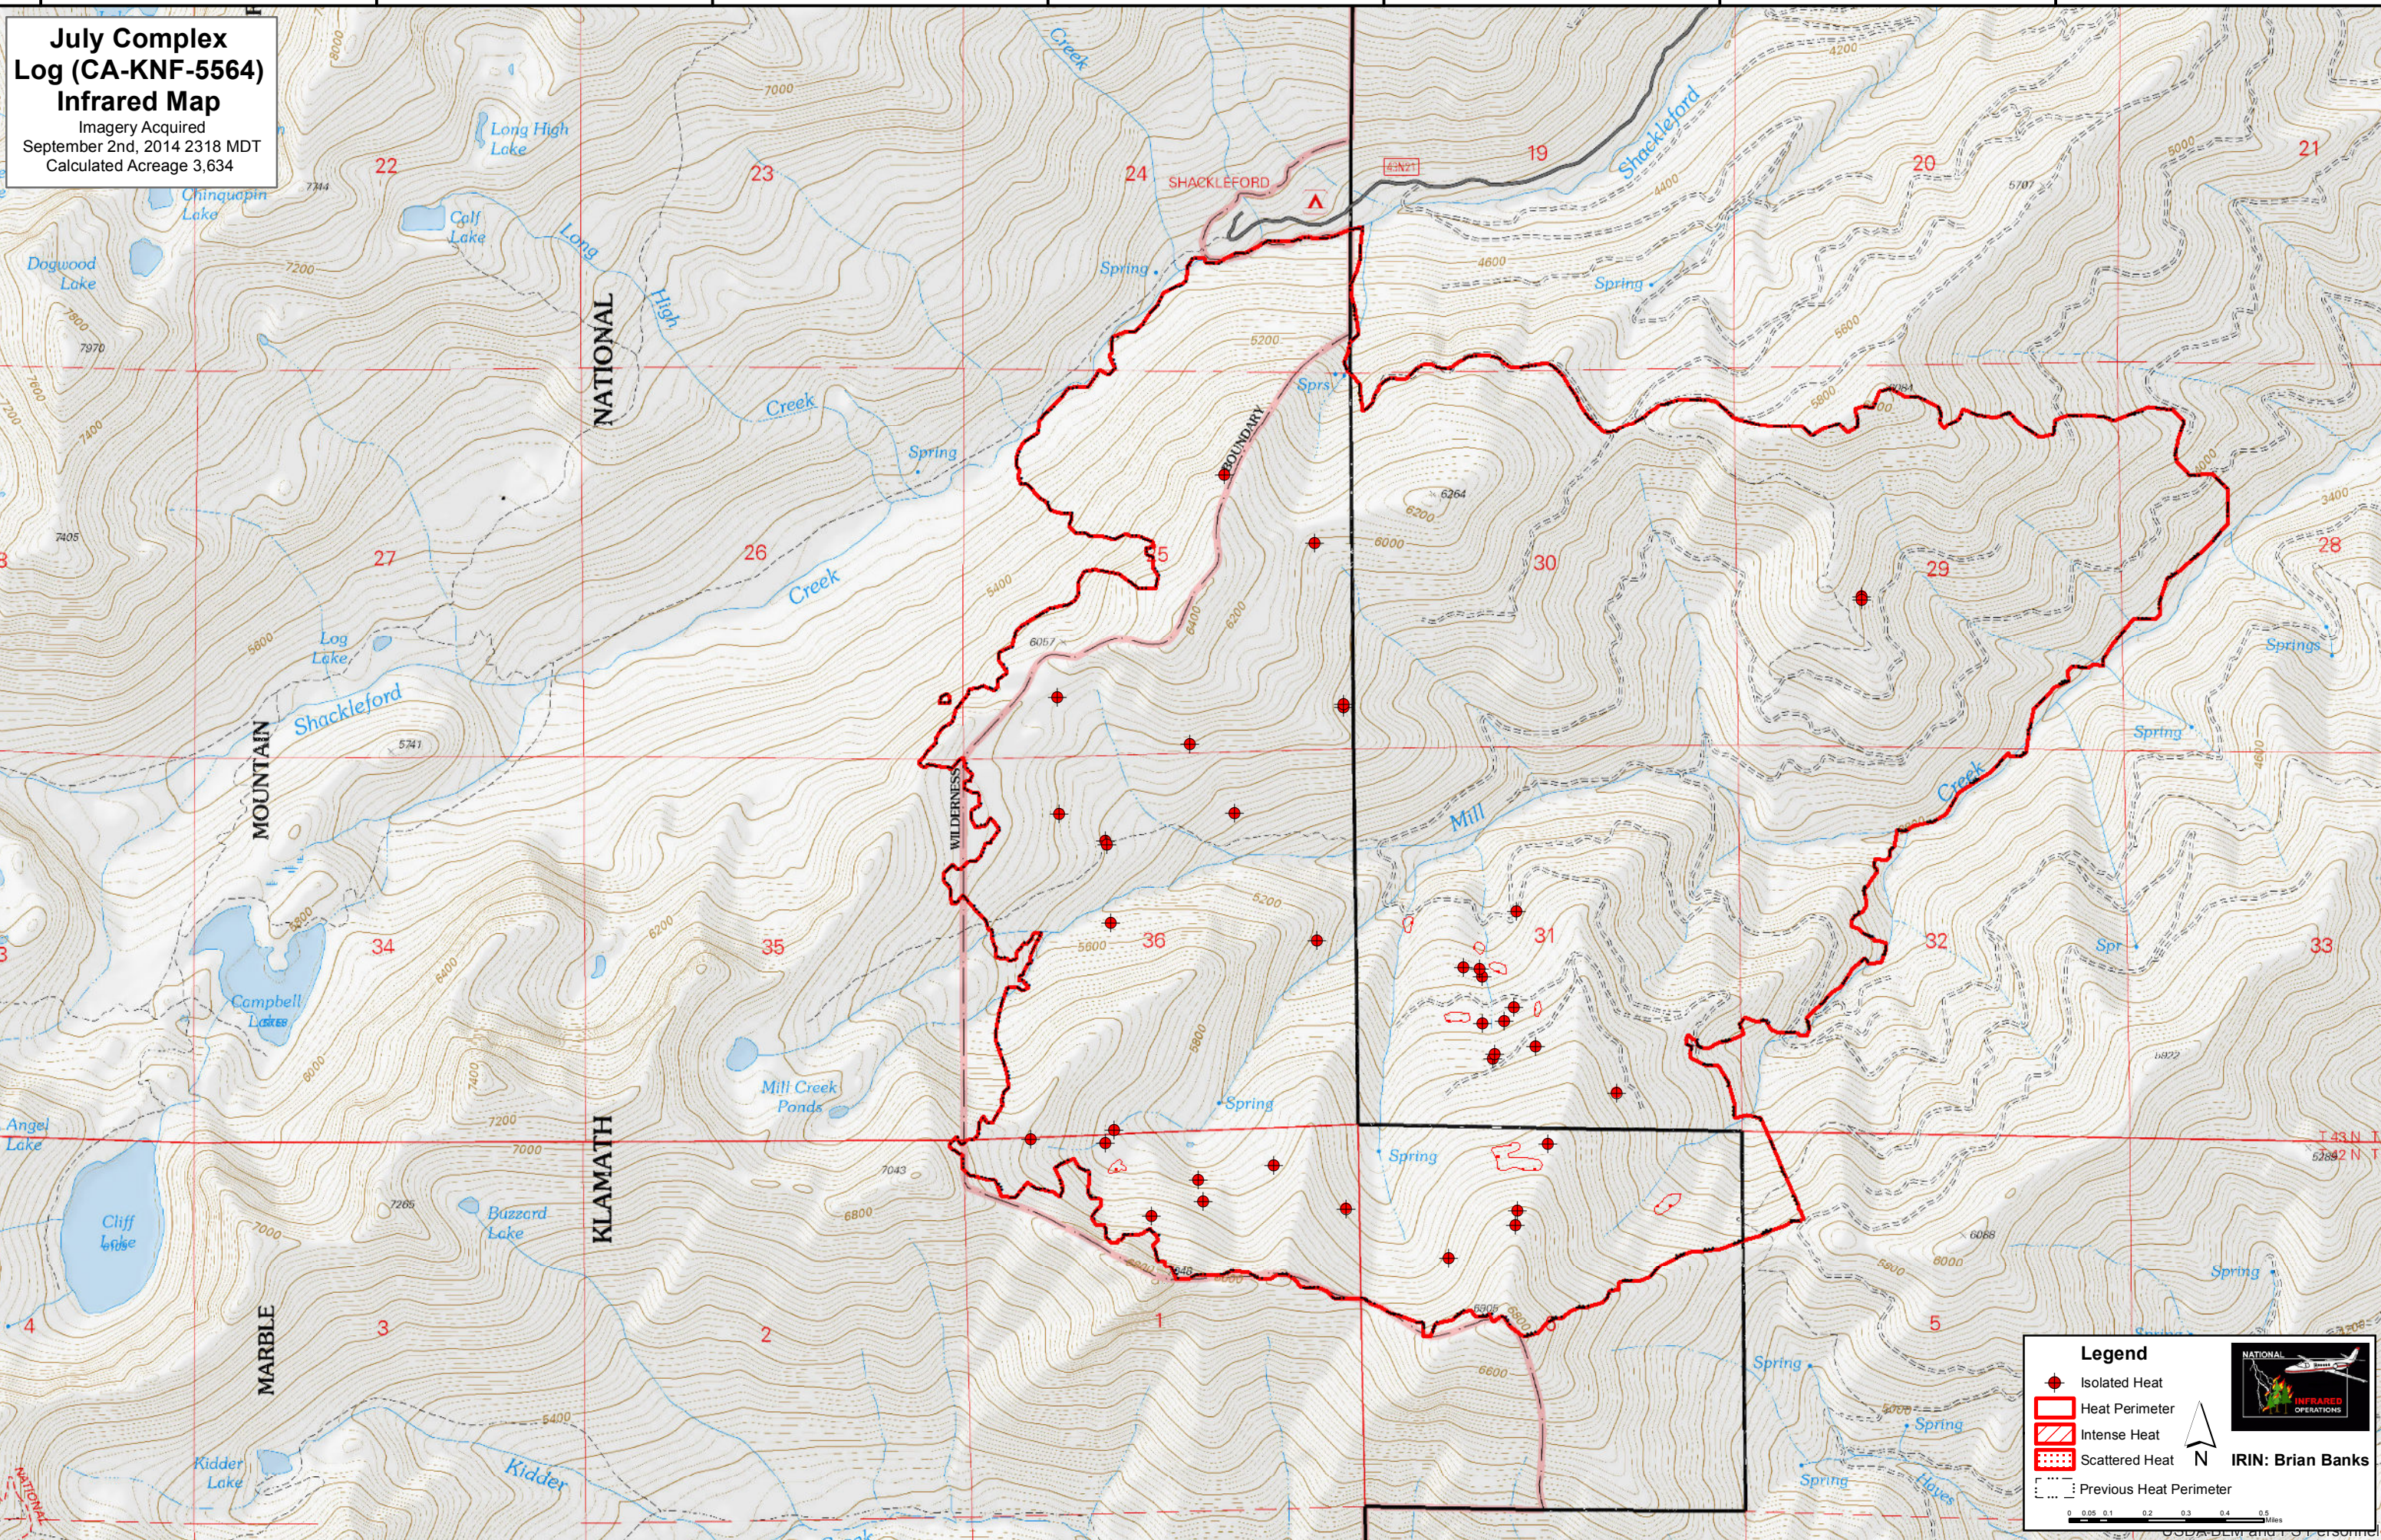

123°7'0"W 123°6'0"W 123°5'0"W 123°4'0"W 123°3'0"W 123°2'0"W 123°1'0"W

**July Complex
Log (CA-KNF-5564)
Infrared Map**
Imagery Acquired
September 2nd, 2014 2318 MDT
Calculated Acreage 3,634

123°7'0"W 123°6'0"W 123°5'0"W 123°4'0"W 123°3'0"W 123°2'0"W 123°1'0"W

41°34'0"N
41°33'0"N
41°32'0"N
41°31'0"N

41°34'0"N
41°33'0"N
41°32'0"N
41°31'0"N

Legend

- Isolated Heat
- Heat Perimeter
- Intense Heat
- Scattered Heat
- Previous Heat Perimeter

IRIN: Brian Banks

0 0.05 0.1 0.2 0.3 0.4 0.5 Miles