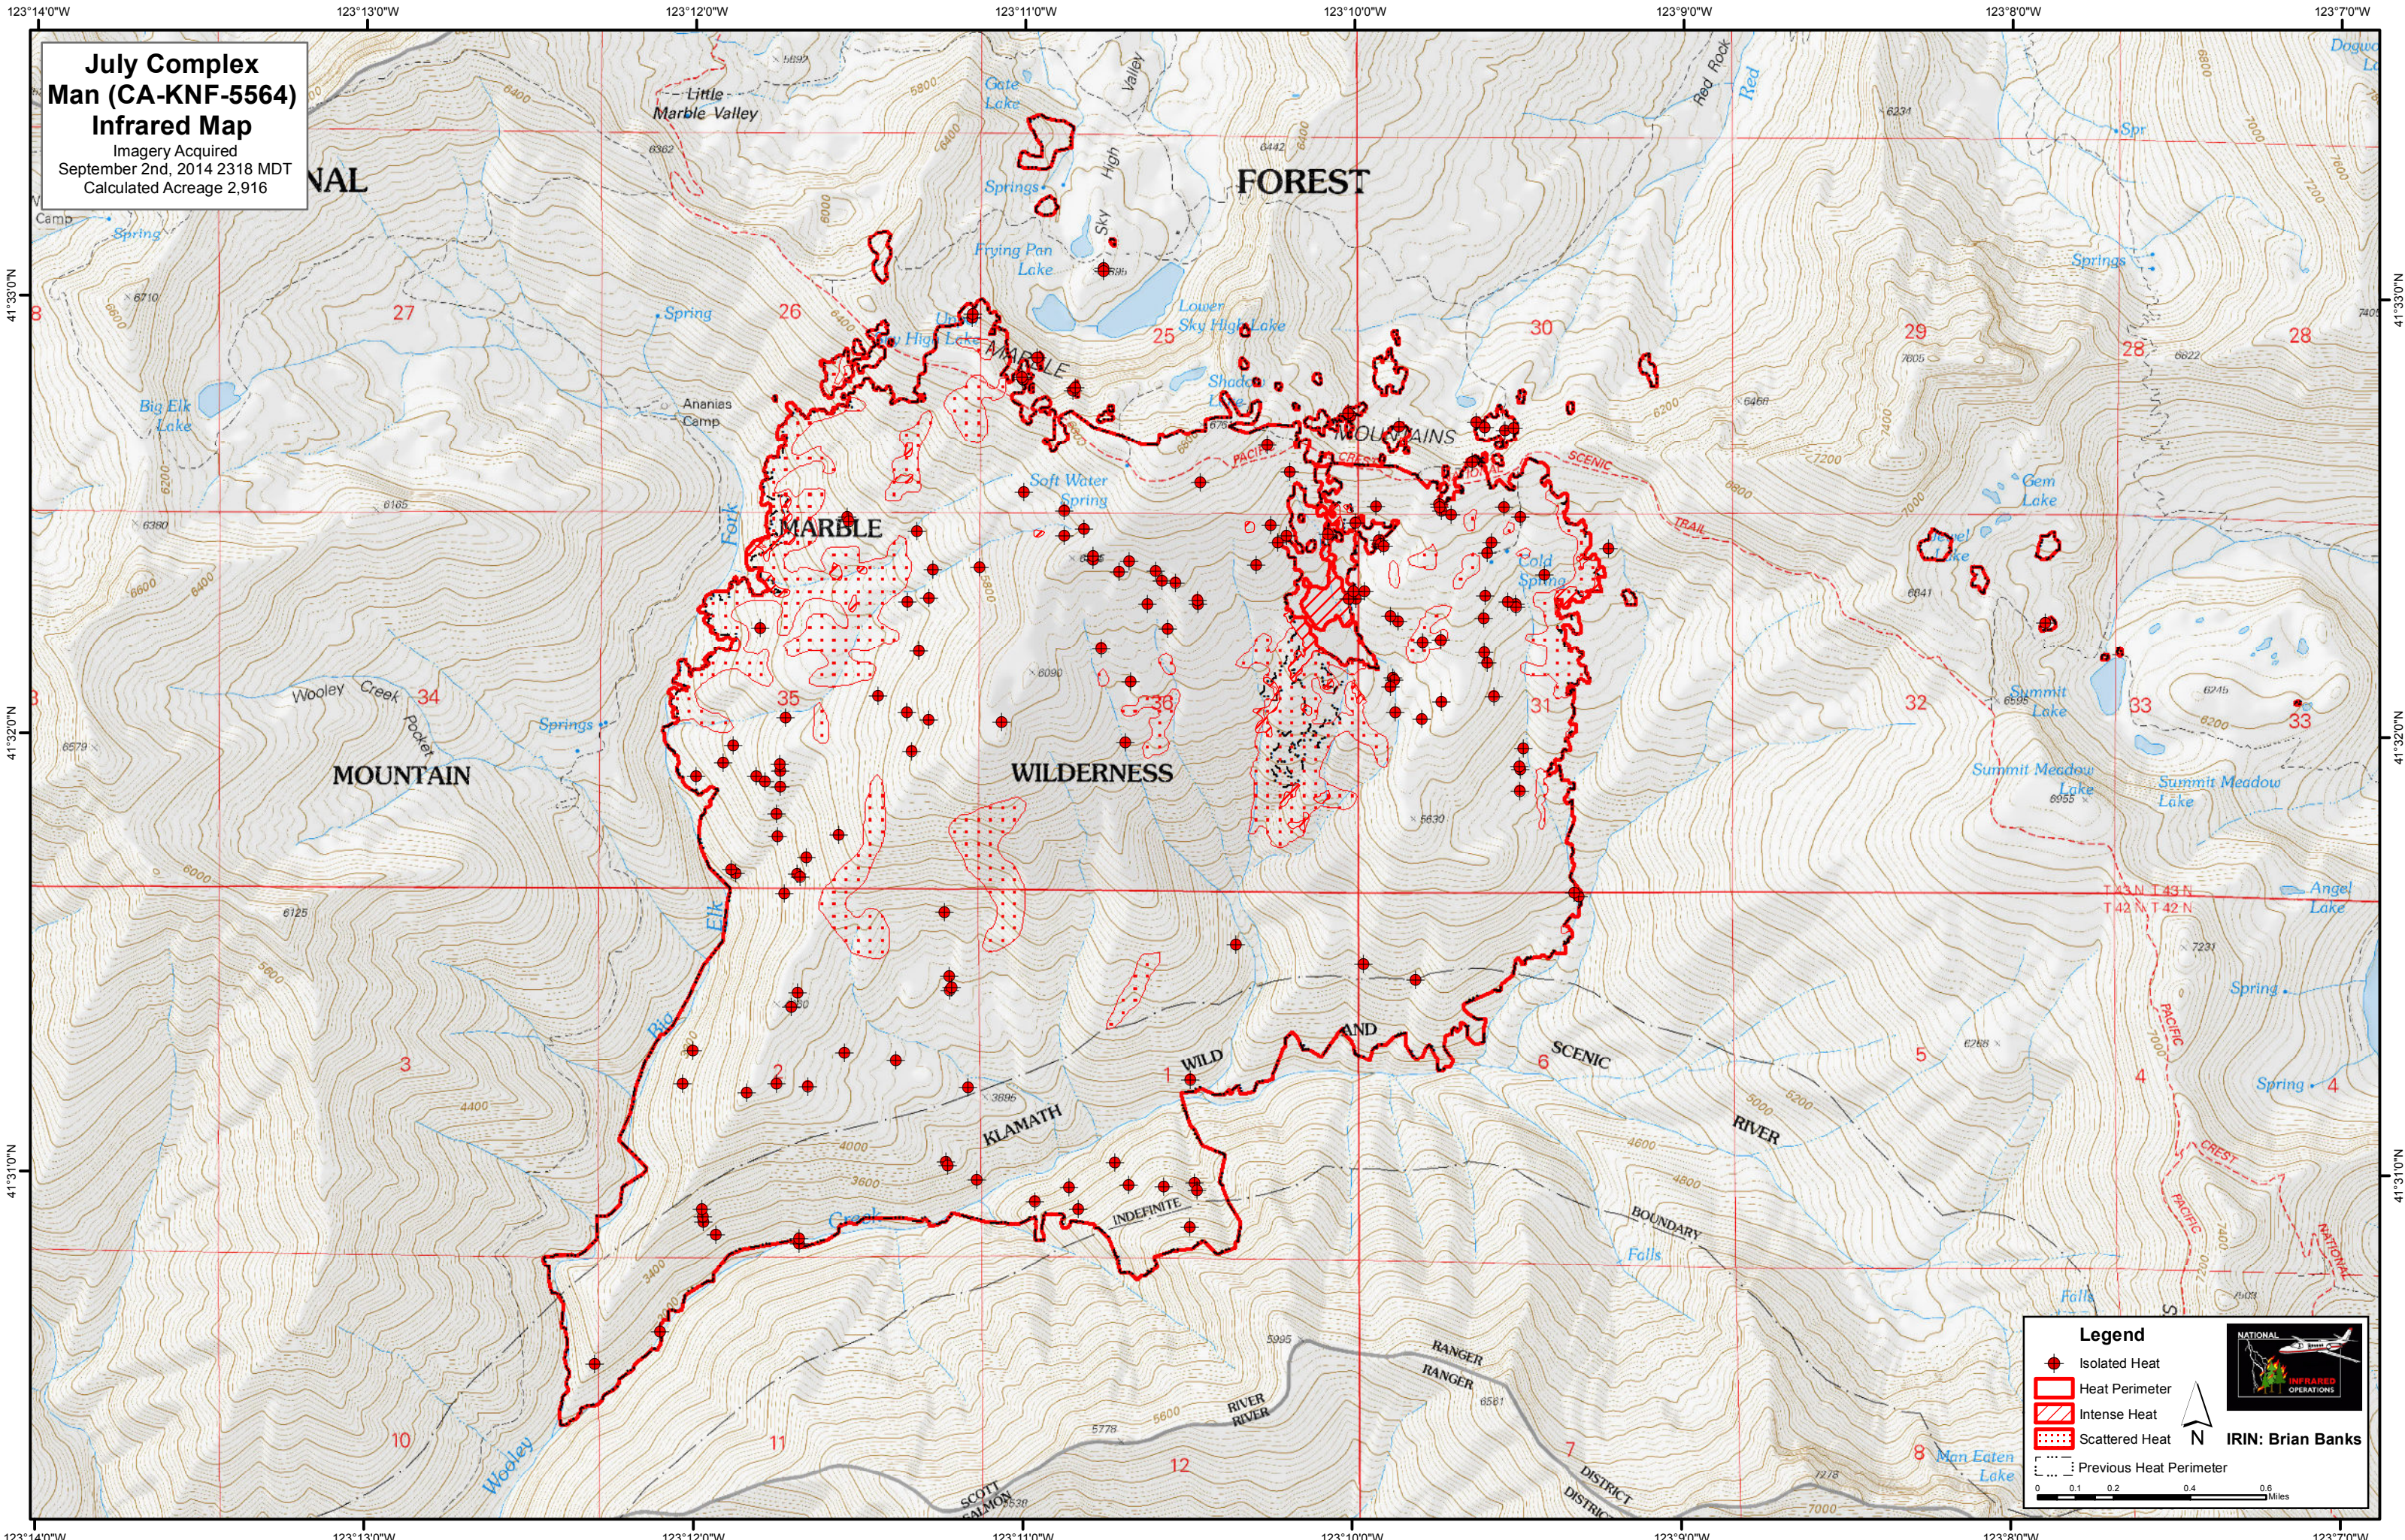

**July Complex  
Man (CA-KNF-5564)  
Infrared Map**  
Imagery Acquired  
September 2nd, 2014 2318 MDT  
Calculated Acreage 2,916

**Legend**

- Isolated Heat
- Heat Perimeter
- Intense Heat
- Scattered Heat
- Previous Heat Perimeter

0 0.1 0.2 0.4 0.6 Miles

 **IRIN: Brian Banks**