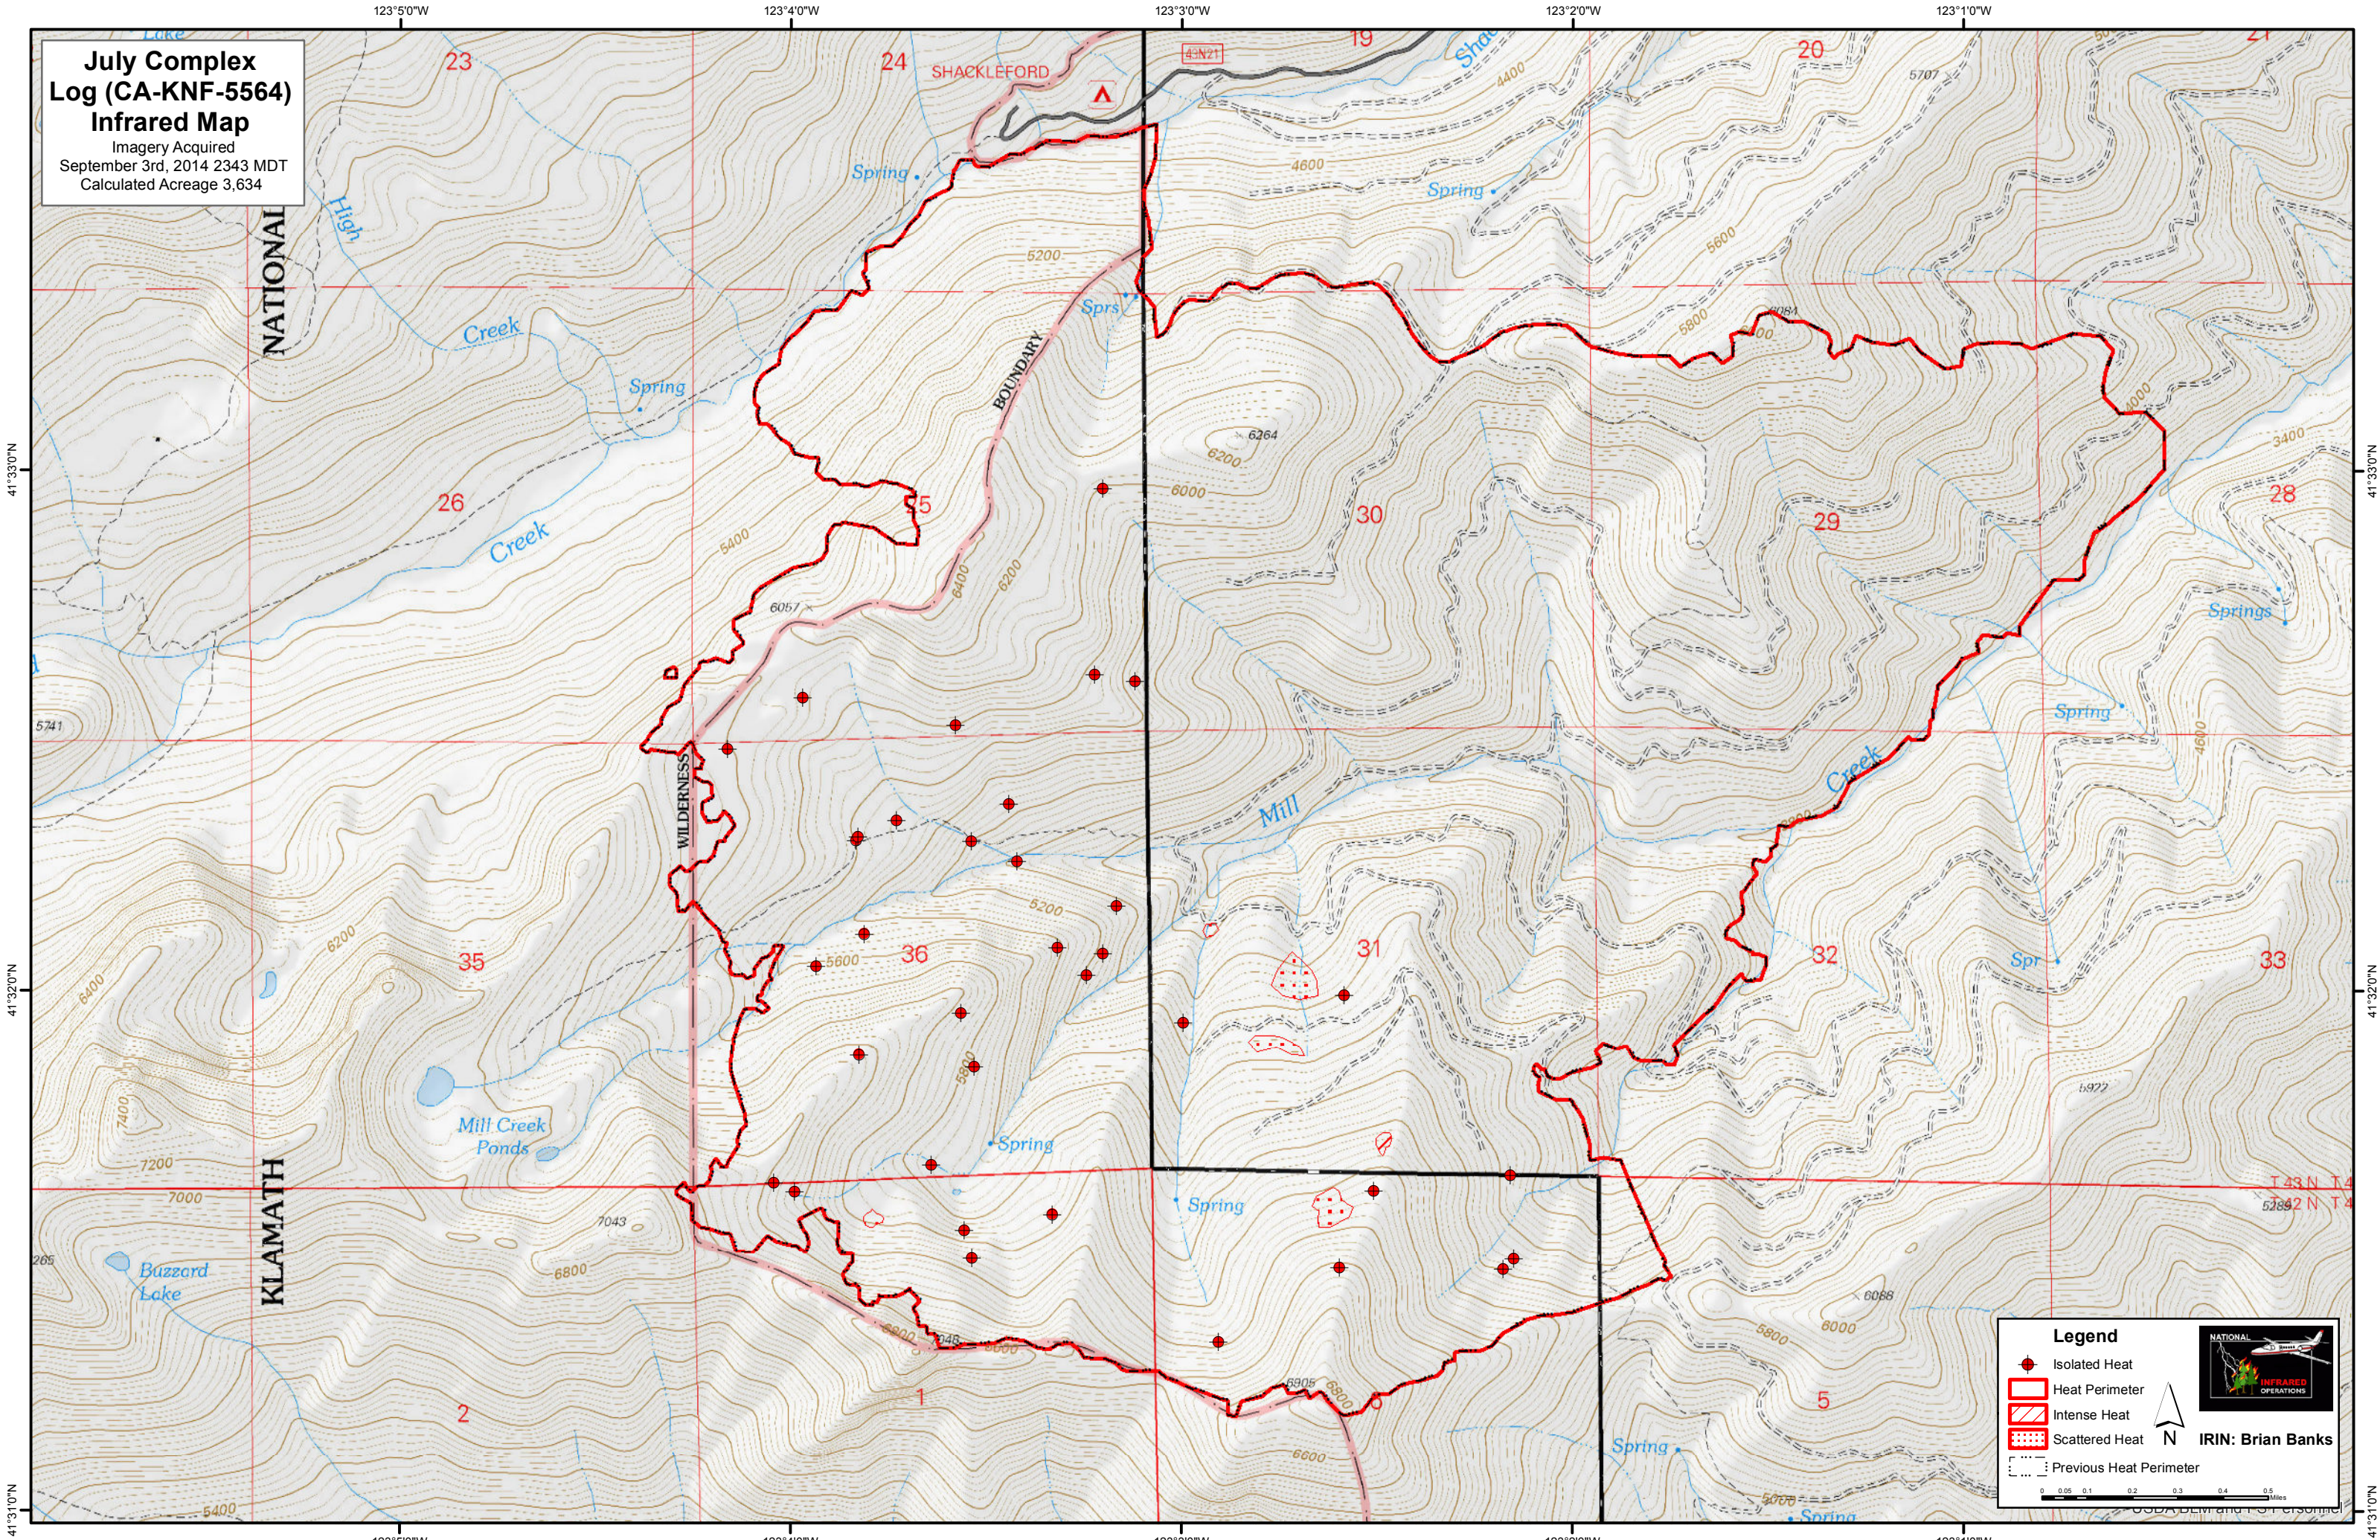

**July Complex
Log (CA-KNF-5564)
Infrared Map**
Imagery Acquired
September 3rd, 2014 2343 MDT
Calculated Acreage 3,634

Legend

- Isolated Heat
- Heat Perimeter
- Intense Heat
- Scattered Heat
- Previous Heat Perimeter

N

IRIN: Brian Banks

0 0.05 0.1 0.2 0.3 0.4 0.5 Miles