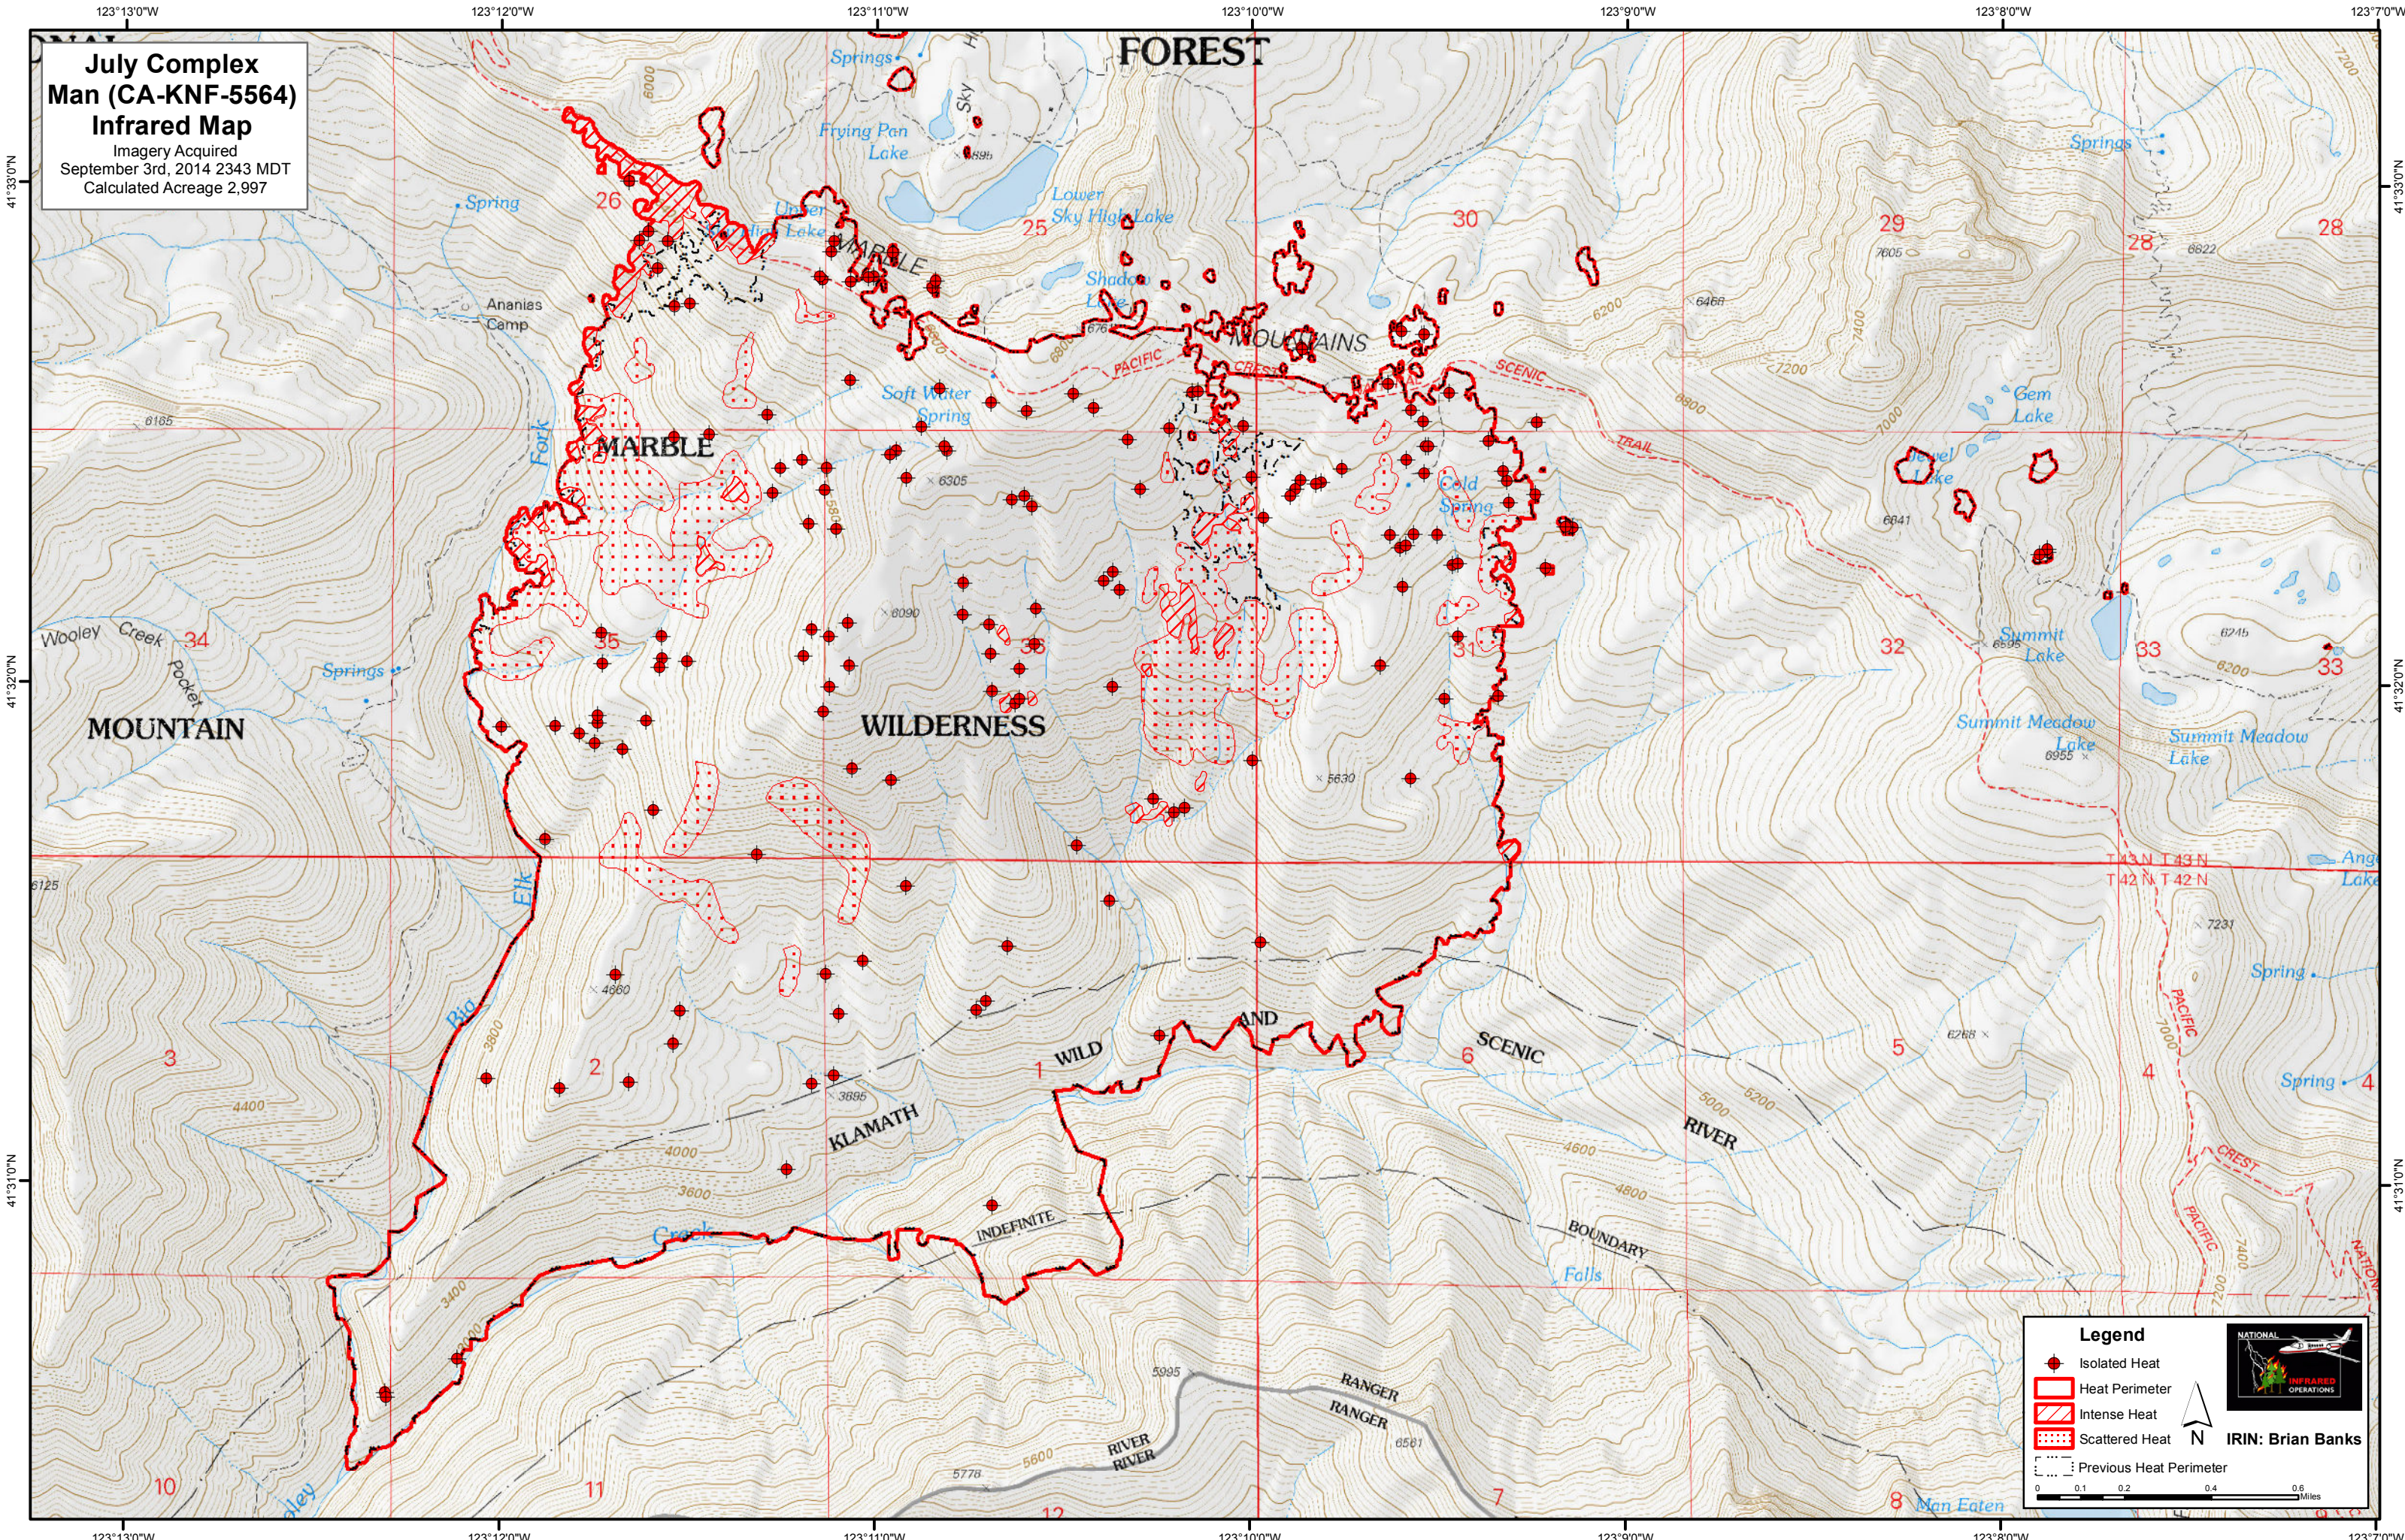

**July Complex  
Man (CA-KNF-5564)  
Infrared Map**  
Imagery Acquired  
September 3rd, 2014 2343 MDT  
Calculated Acreage 2,997

**Legend**

- Isolated Heat
- Heat Perimeter
- Intense Heat
- Scattered Heat
- Previous Heat Perimeter

0 0.1 0.2 0.4 0.6 Miles

**IRIN: Brian Banks**