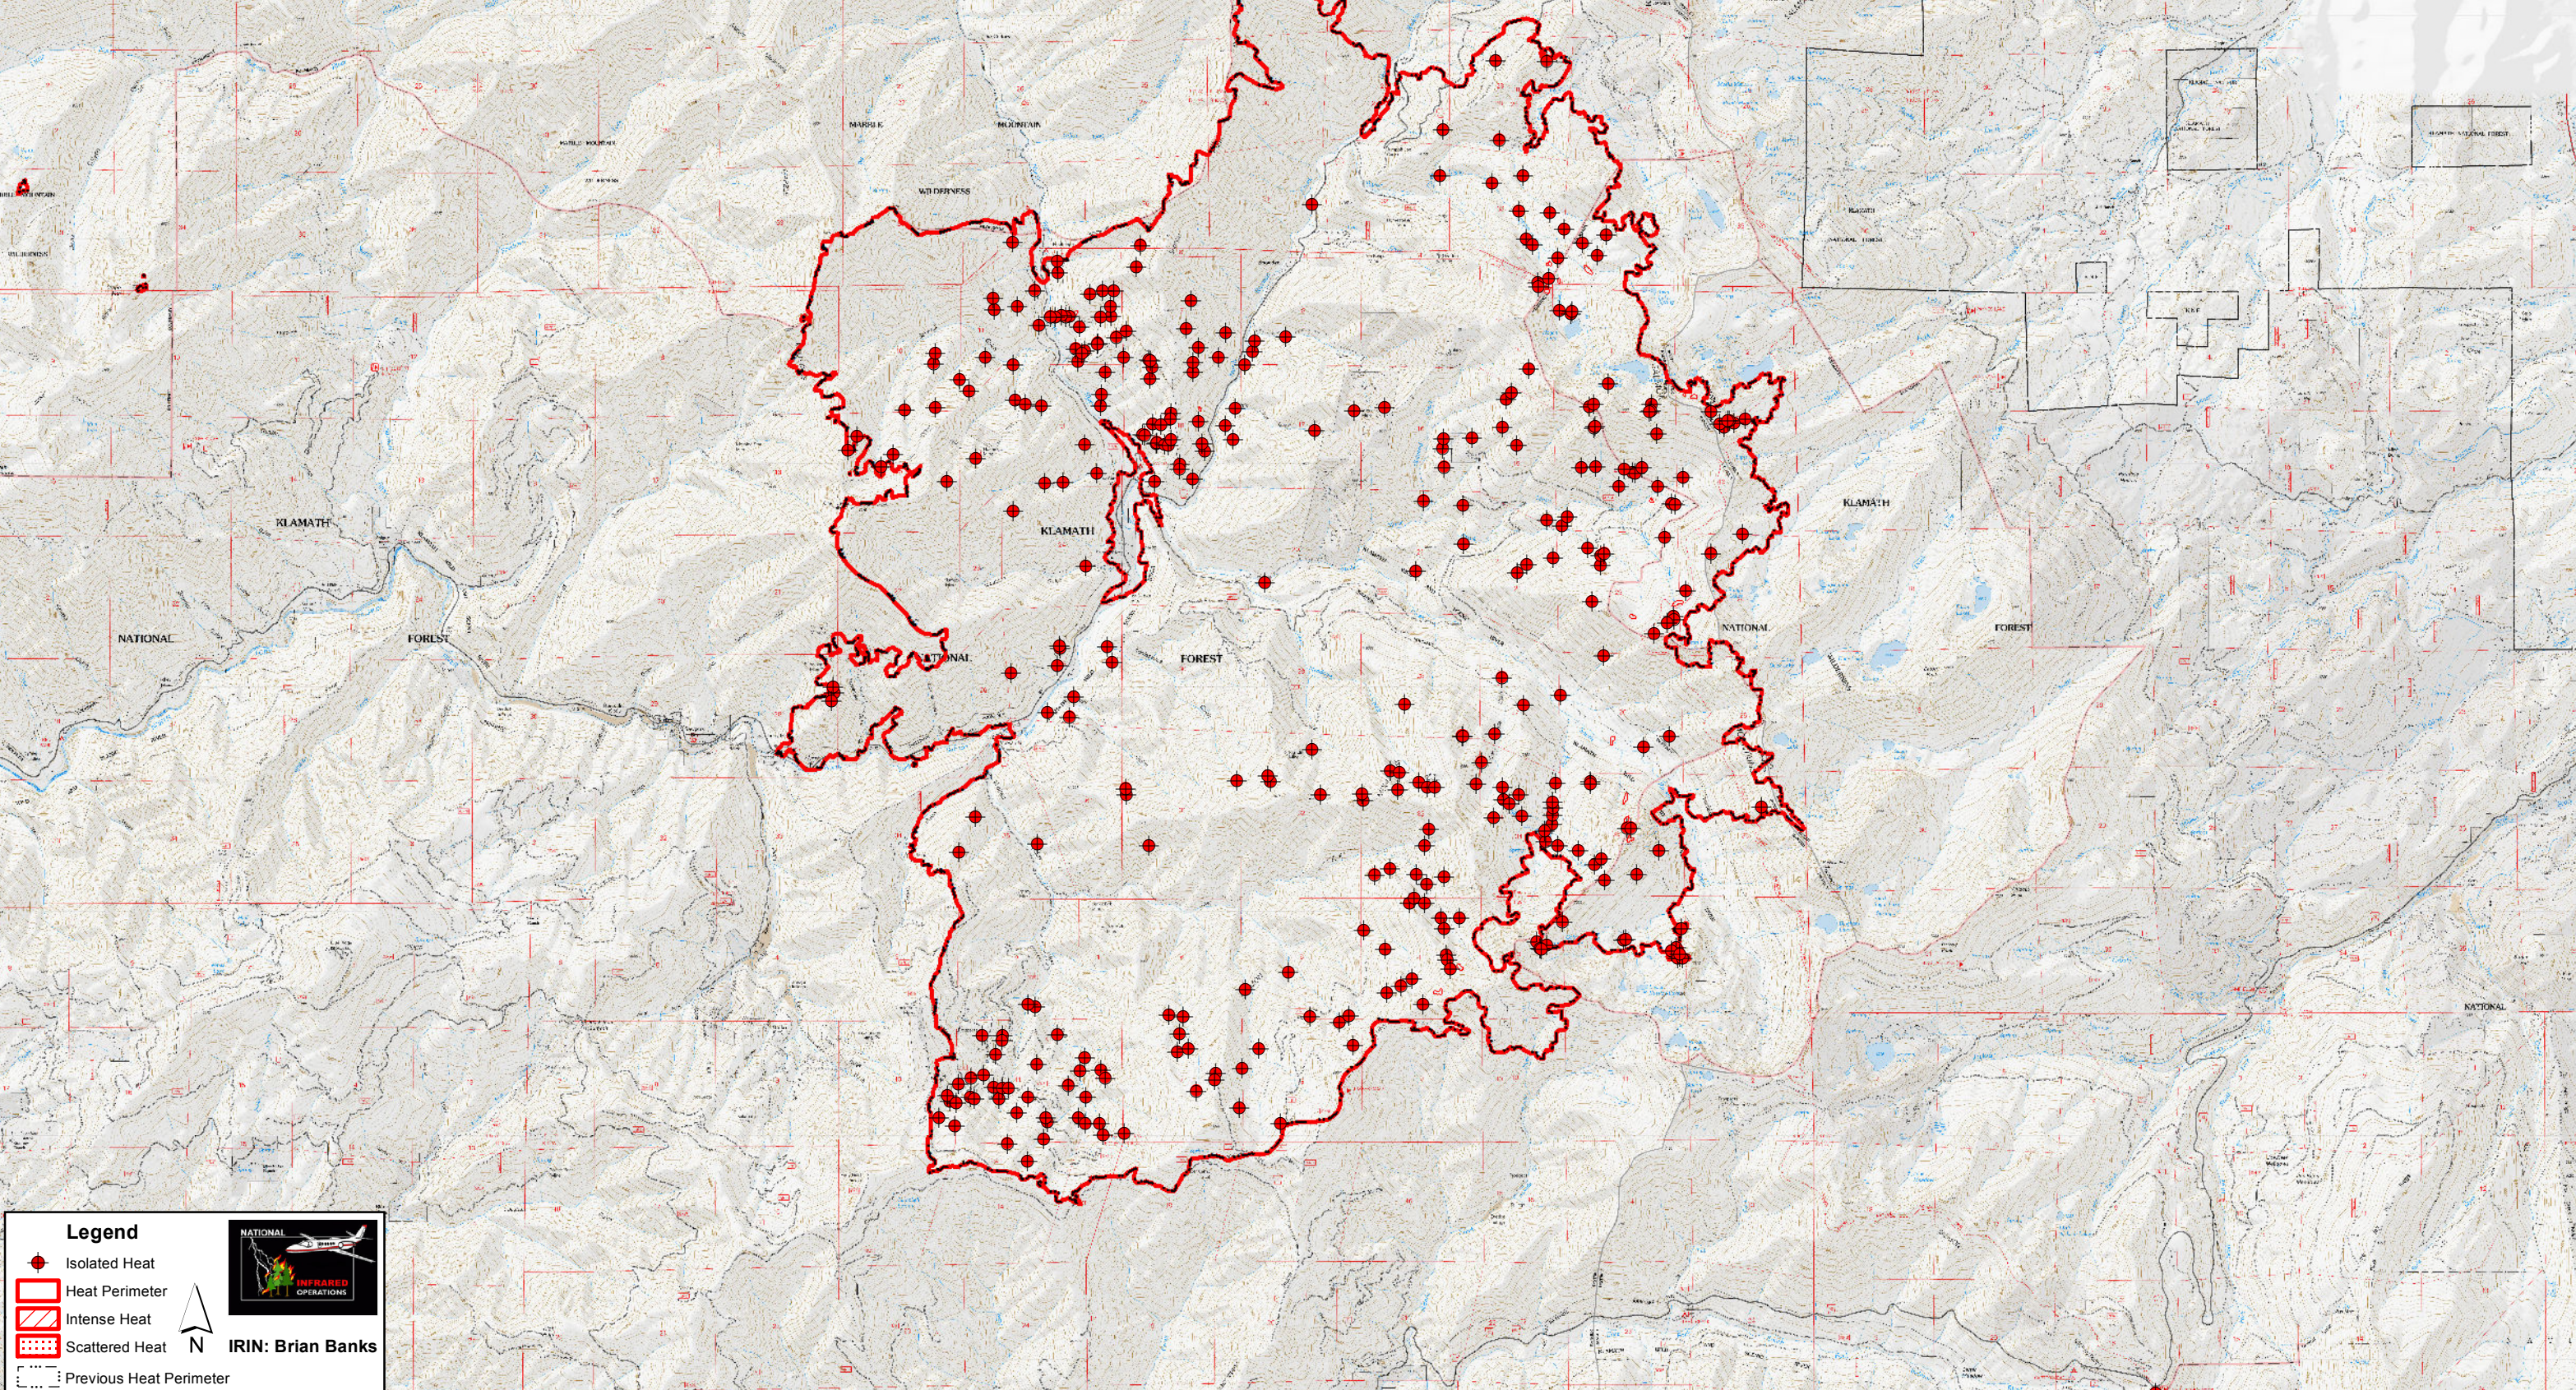

123°14'0"W 123°13'0"W 123°12'0"W 123°11'0"W 123°10'0"W 123°9'0"W 123°8'0"W 123°7'0"W 123°6'0"W 123°5'0"W 123°4'0"W 123°3'0"W 123°2'0"W 123°1'0"W 123°0'0"W 122°59'0"W 122°58'0"W 122°57'0"W 122°56'0"W 122°55'0"W 122°54'0"W 122°53'0"W 122°52'0"W 122°51'0"W 122°50'0"W

**July Complex
Whites (CA-KNF-5564)
Infrared Map**
Imagery Acquired
September 3rd, 2014 2351 MDT
Calculated Acreage 33,763

Legend

- Isolated Heat
- Heat Perimeter
- Intense Heat
- Scattered Heat
- Previous Heat Perimeter

IRIN: Brian Banks

123°14'0"W 123°13'0"W 123°12'0"W 123°11'0"W 123°10'0"W 123°9'0"W 123°8'0"W 123°7'0"W 123°6'0"W 123°5'0"W 123°4'0"W 123°3'0"W 123°2'0"W 123°1'0"W 123°0'0"W 122°59'0"W 122°58'0"W 122°57'0"W 122°56'0"W 122°55'0"W 122°54'0"W 122°53'0"W 122°52'0"W 122°51'0"W 122°50'0"W