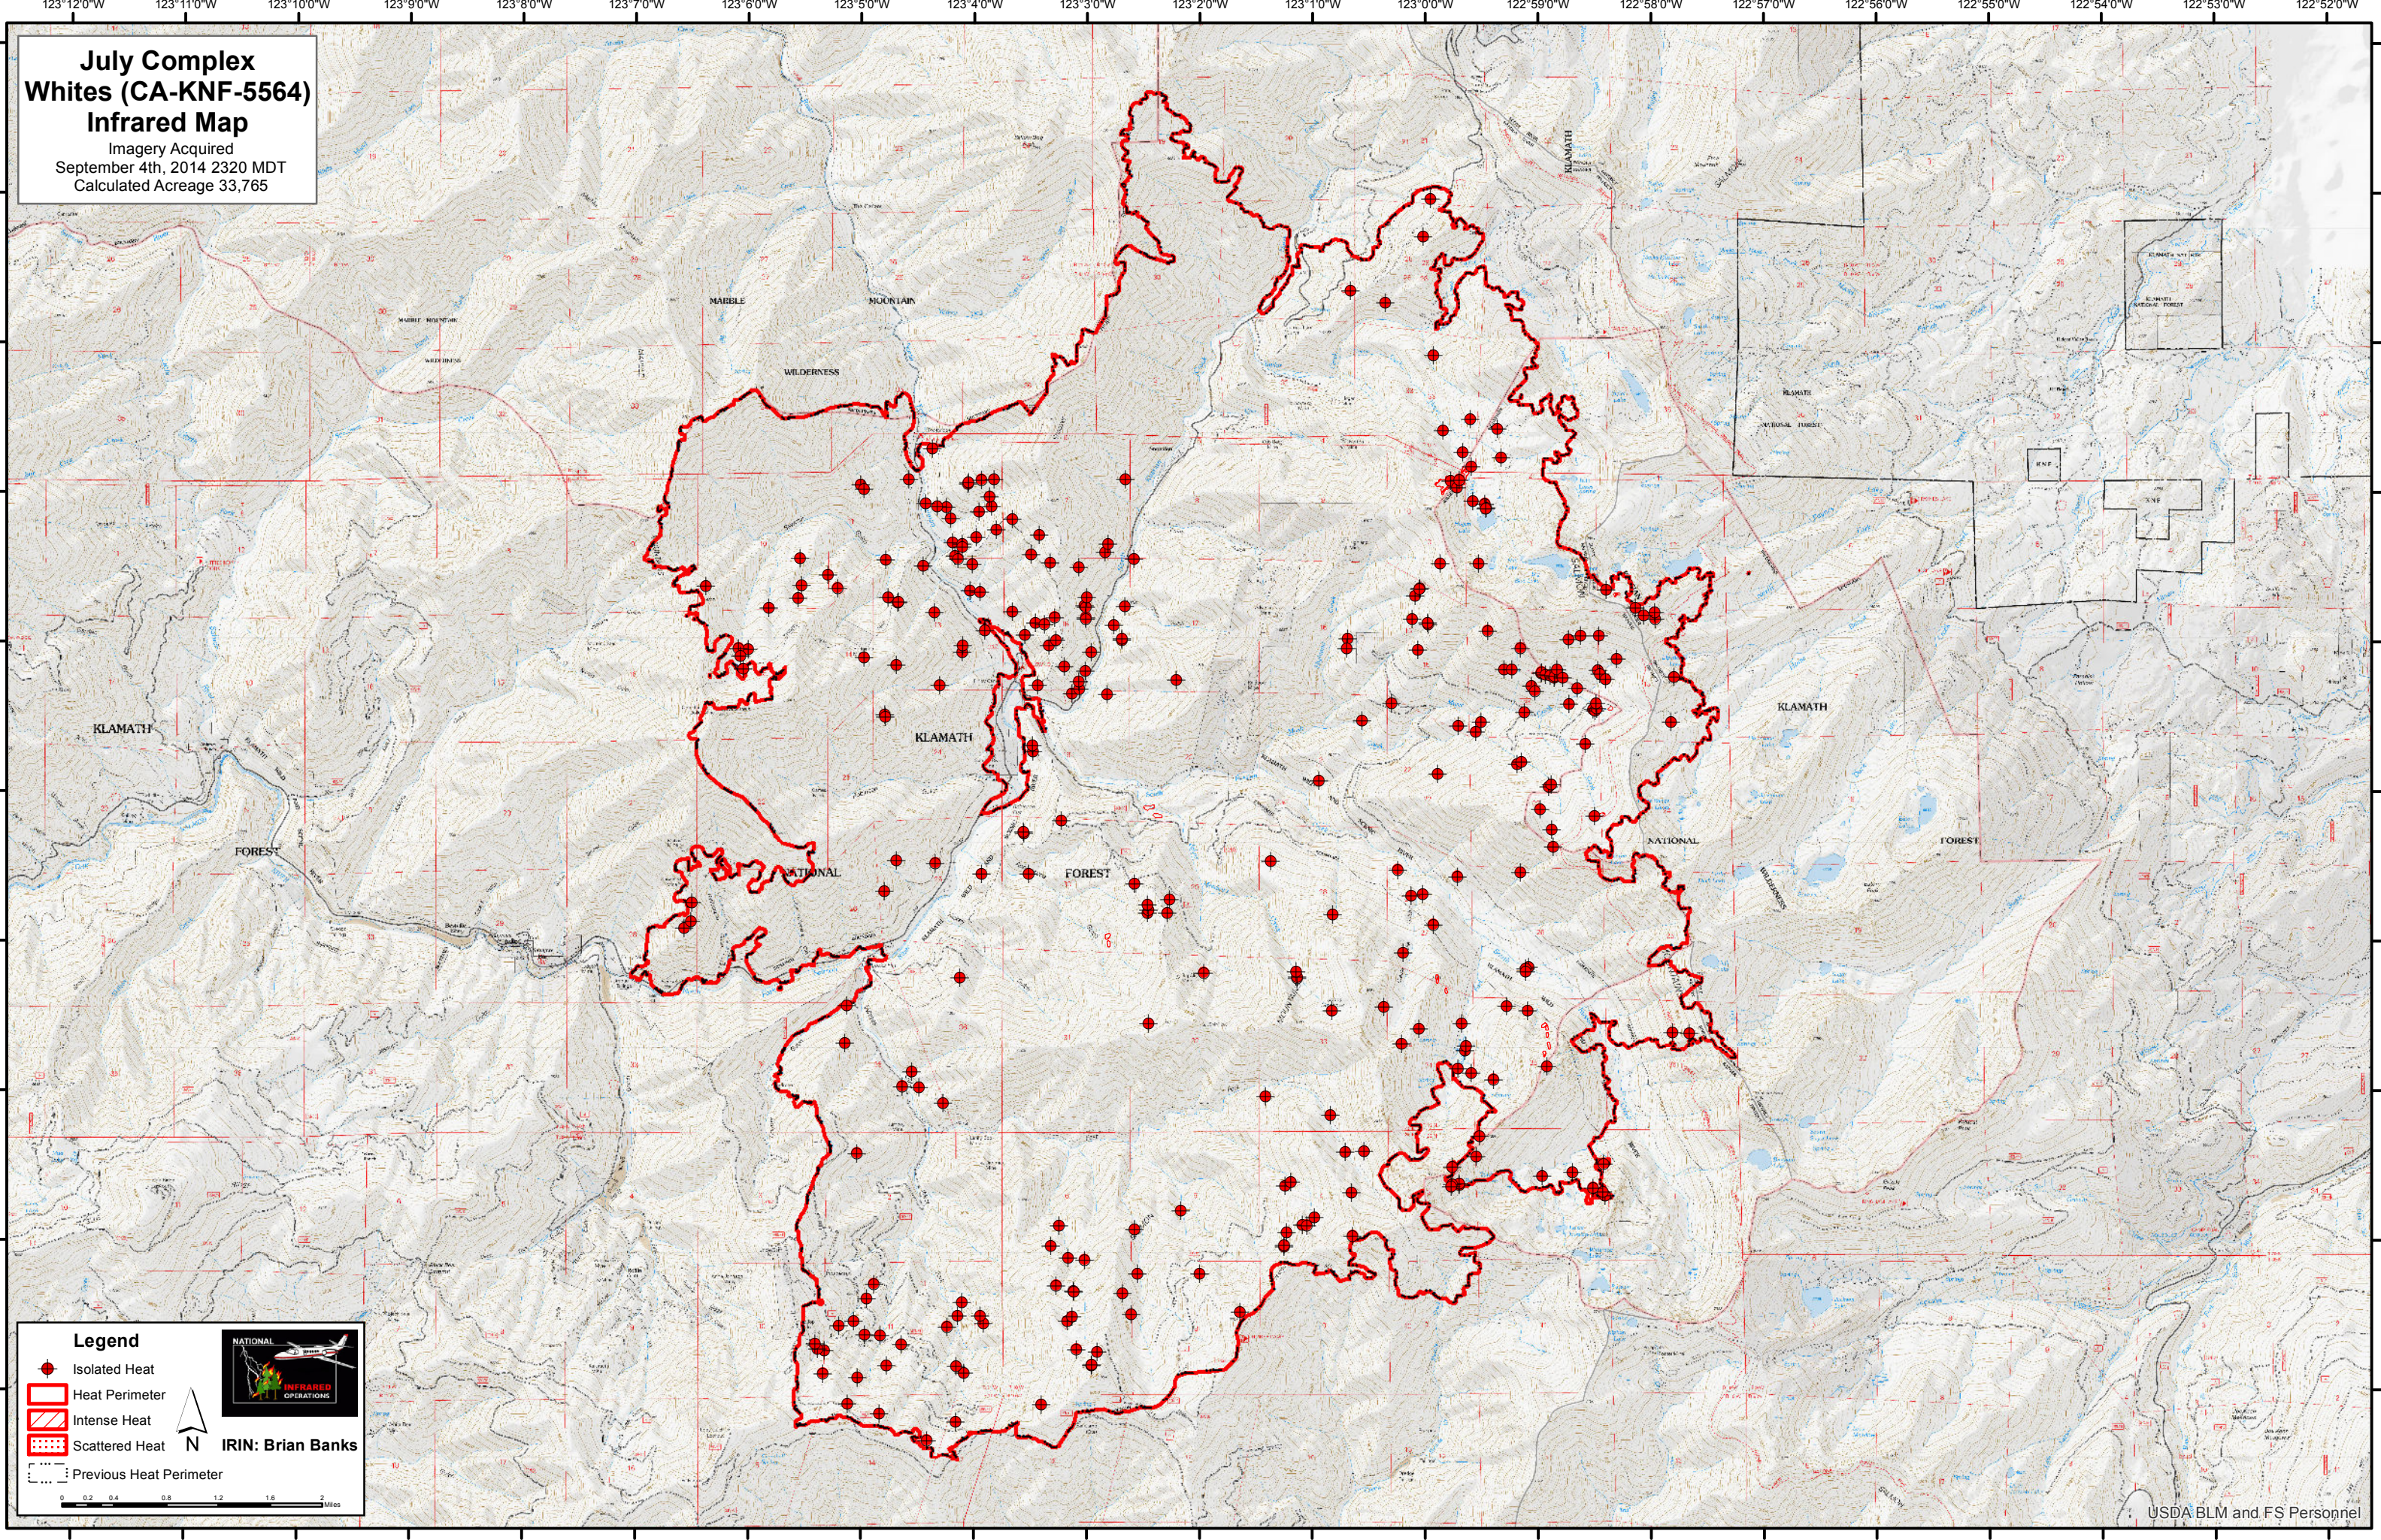

**July Complex
Whites (CA-KNF-5564)
Infrared Map**
Imagery Acquired
September 4th, 2014 2320 MDT
Calculated Acreage 33,765

Legend

- Isolated Heat
- Heat Perimeter
- Intense Heat
- Scattered Heat
- Previous Heat Perimeter

IRIN: Brian Banks