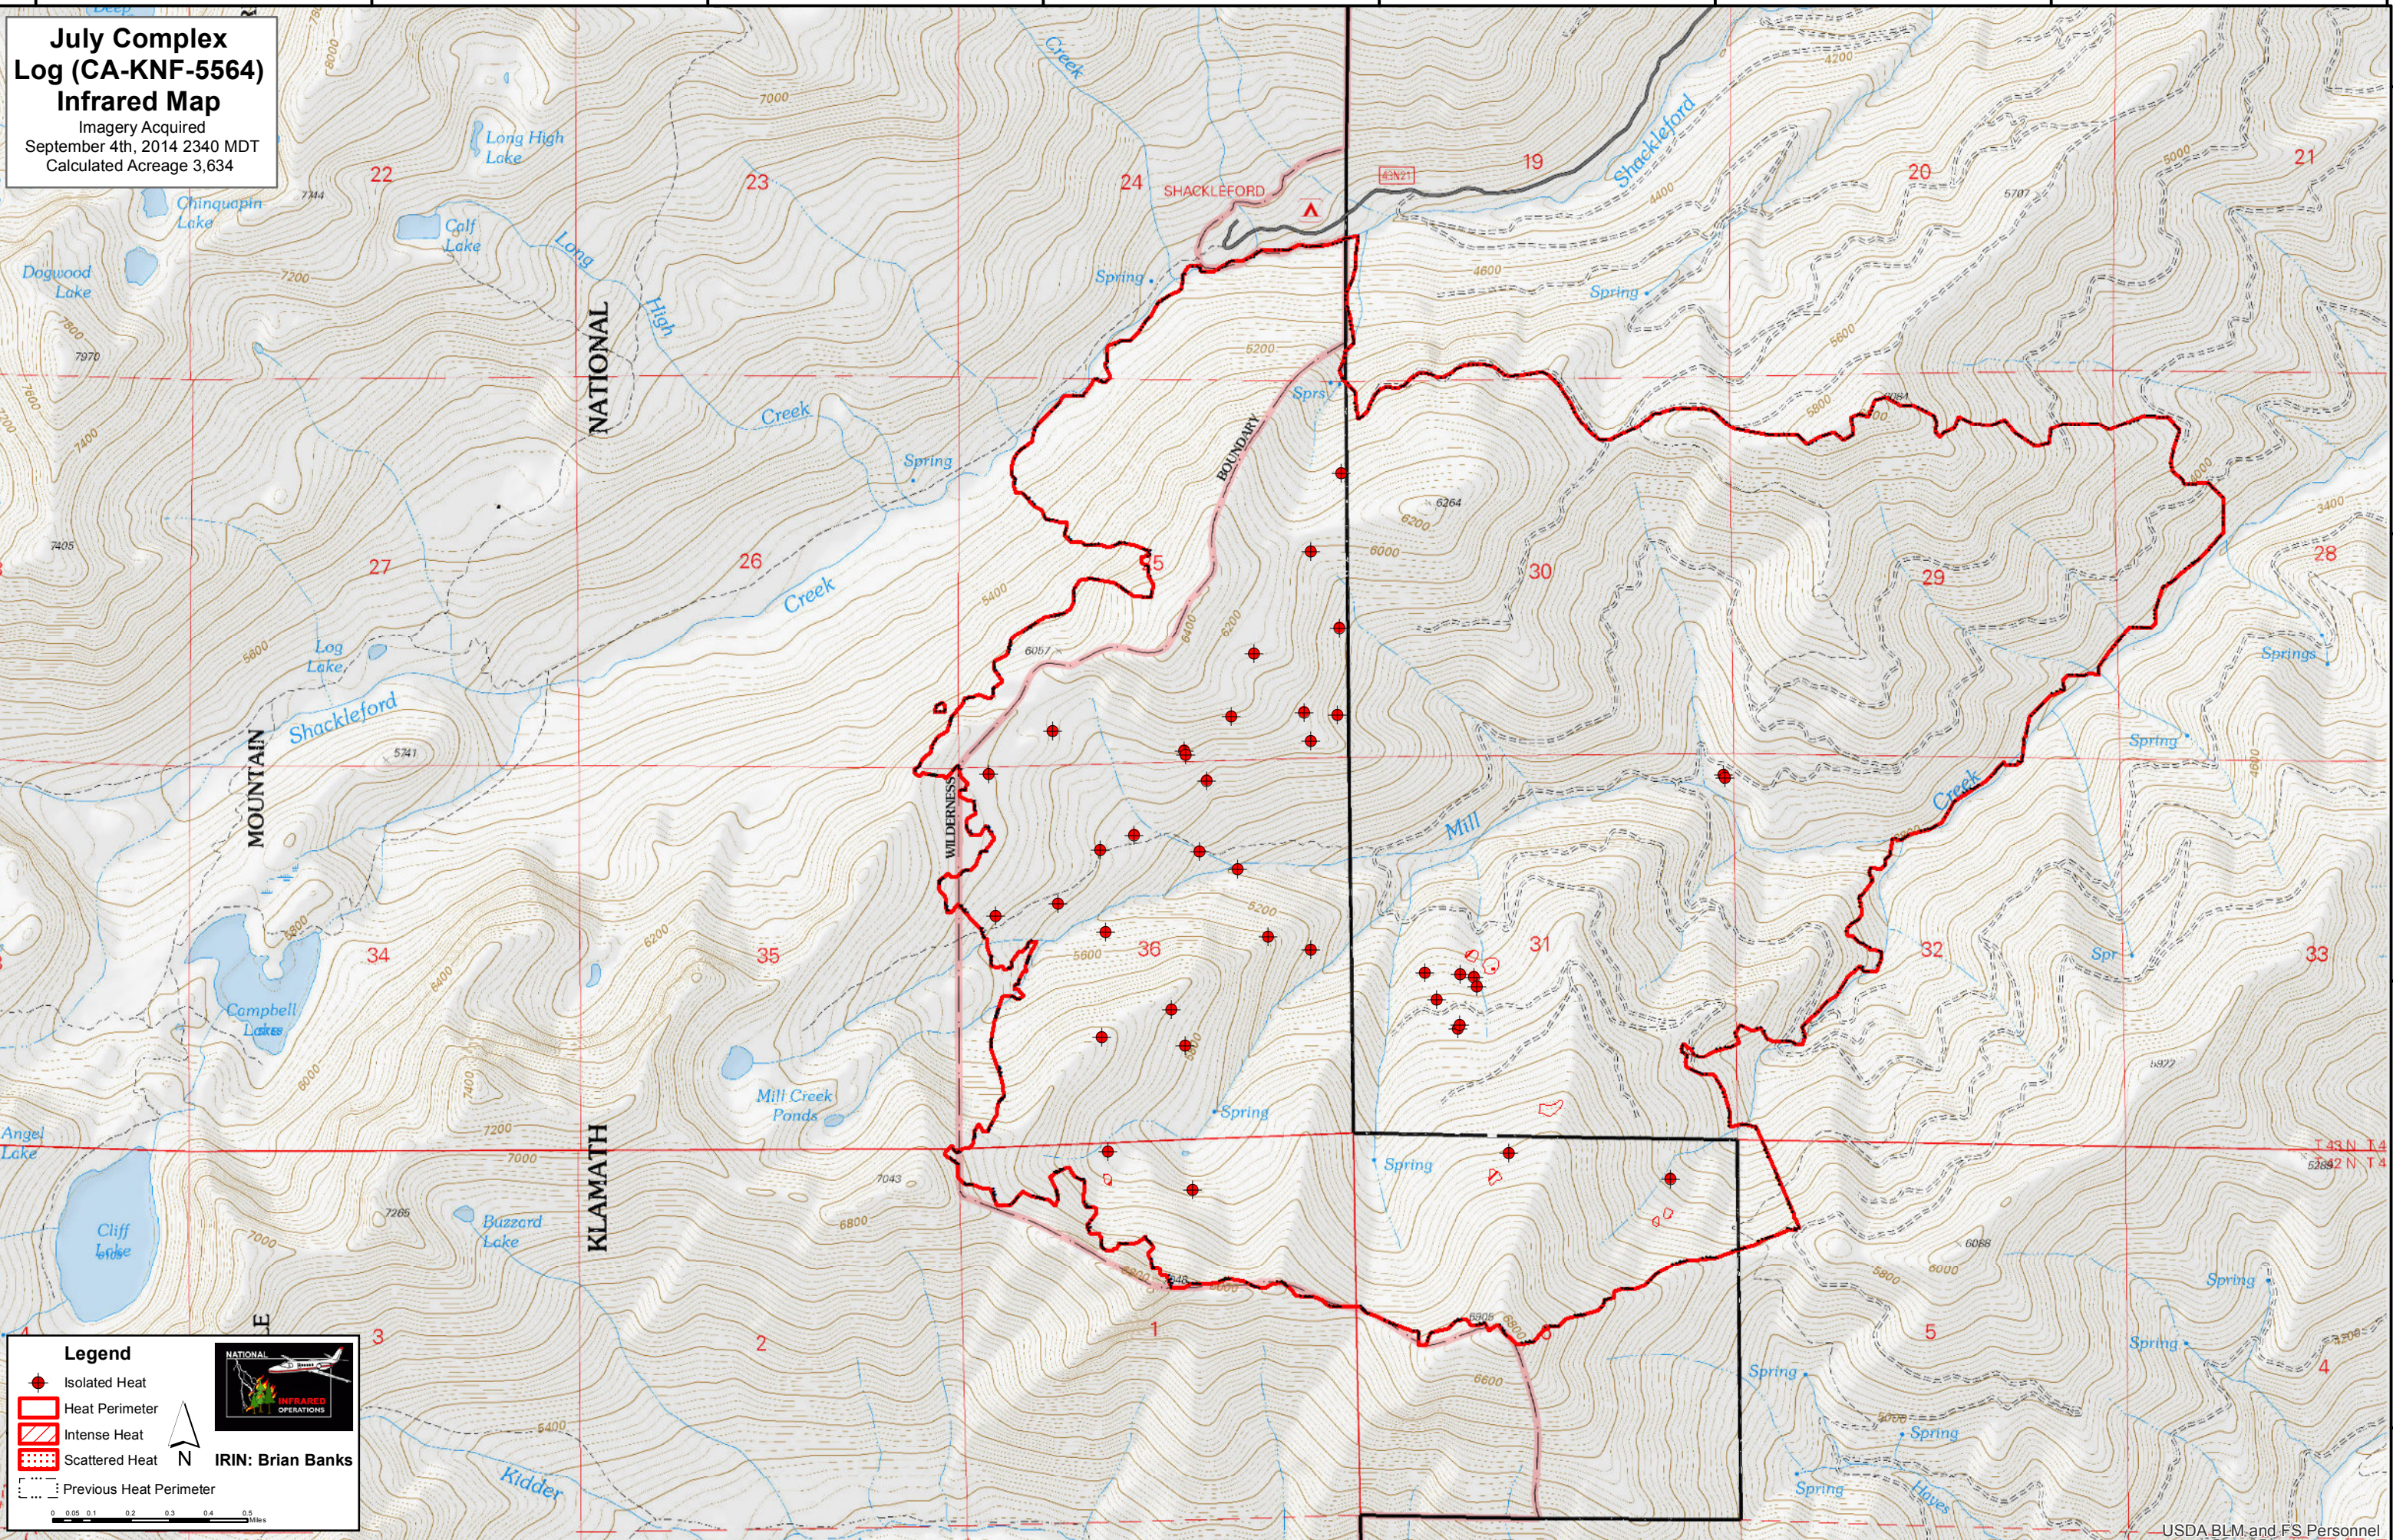

123°7'0"W 123°6'0"W 123°5'0"W 123°4'0"W 123°3'0"W 123°2'0"W 123°1'0"W 123°0'0"W

**July Complex
Log (CA-KNF-5564)
Infrared Map**
Imagery Acquired
September 4th, 2014 2340 MDT
Calculated Acreage 3,634

Legend

- Isolated Heat
- Heat Perimeter
- Intense Heat
- Scattered Heat
- Previous Heat Perimeter

IRIN: Brian Banks

0 0.05 0.1 0.2 0.3 0.4 0.5 Miles