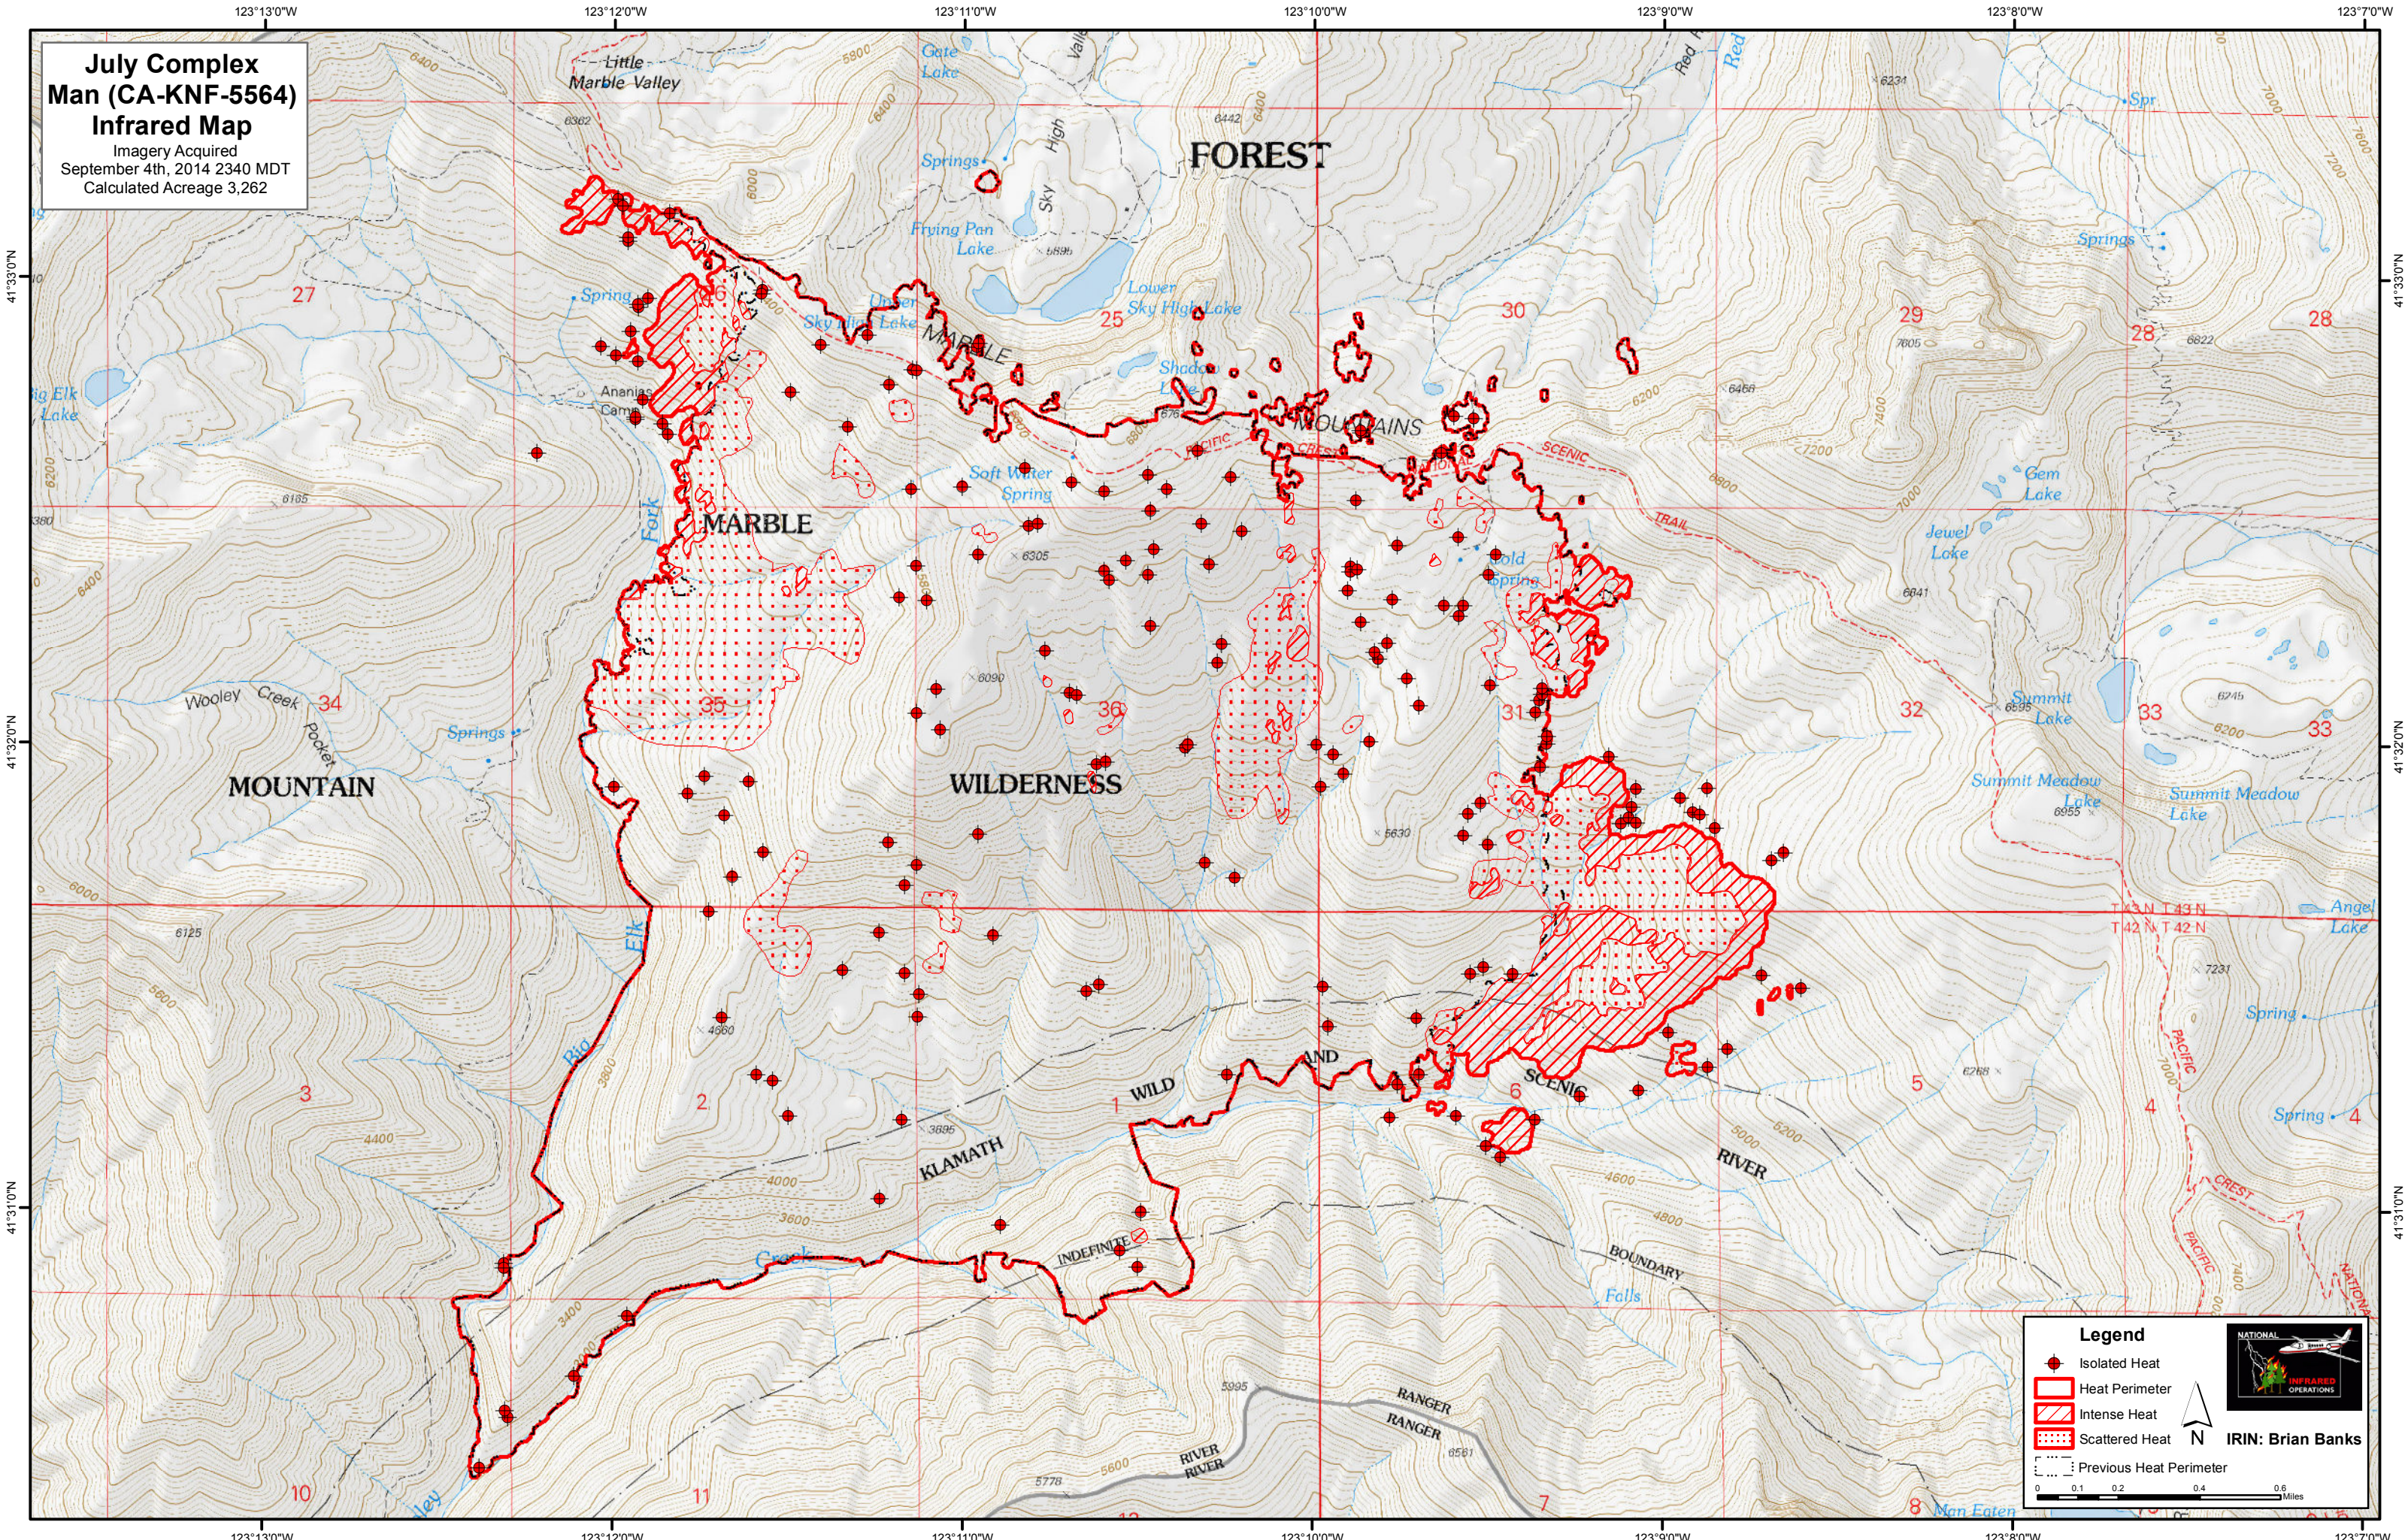

**July Complex
Man (CA-KNF-5564)
Infrared Map**
Imagery Acquired
September 4th, 2014 2340 MDT
Calculated Acreage 3,262

Legend

- ◆ Isolated Heat
- Heat Perimeter
- Intense Heat
- Scattered Heat
- Previous Heat Perimeter

IRIN: Brian Banks

0 0.1 0.2 0.4 0.6 Miles