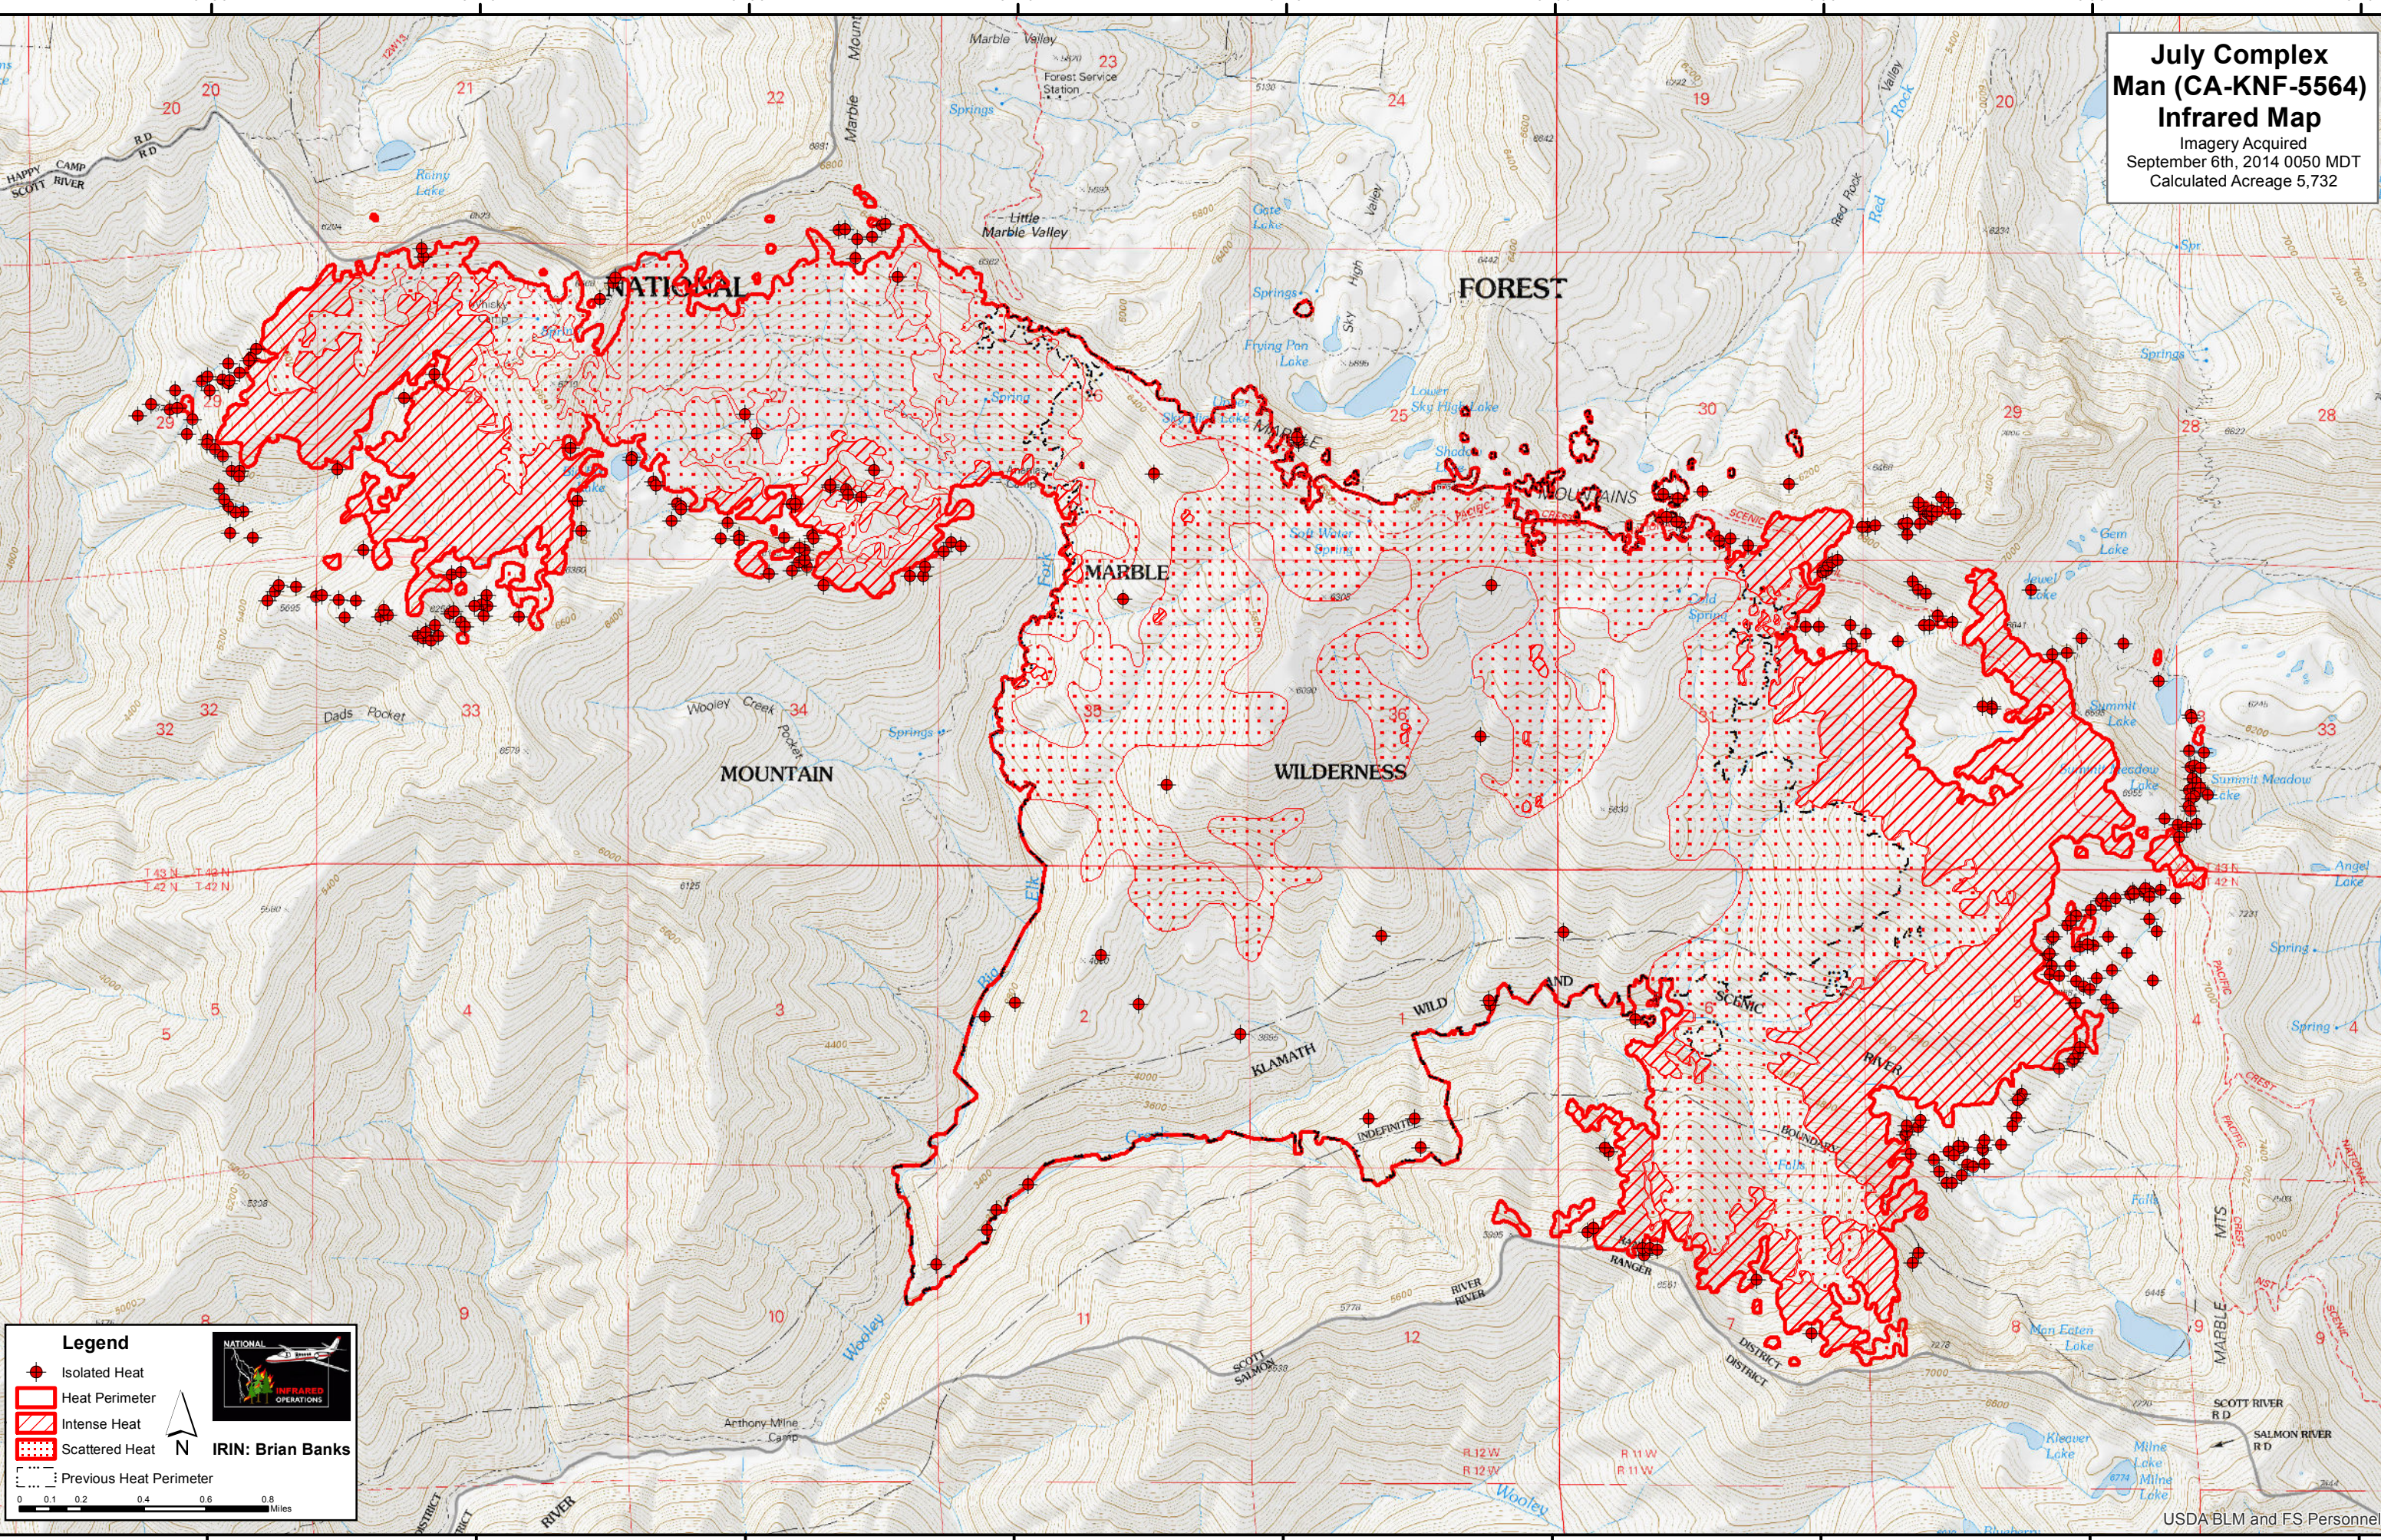

**July Complex
Man (CA-KNF-5564)
Infrared Map**
Imagery Acquired
September 6th, 2014 0050 MDT
Calculated Acreage 5,732

Legend

- Isolated Heat
- Heat Perimeter
- Intense Heat
- Scattered Heat
- Previous Heat Perimeter

N

IRIN: Brian Banks

0 0.1 0.2 0.4 0.6 0.8 Miles