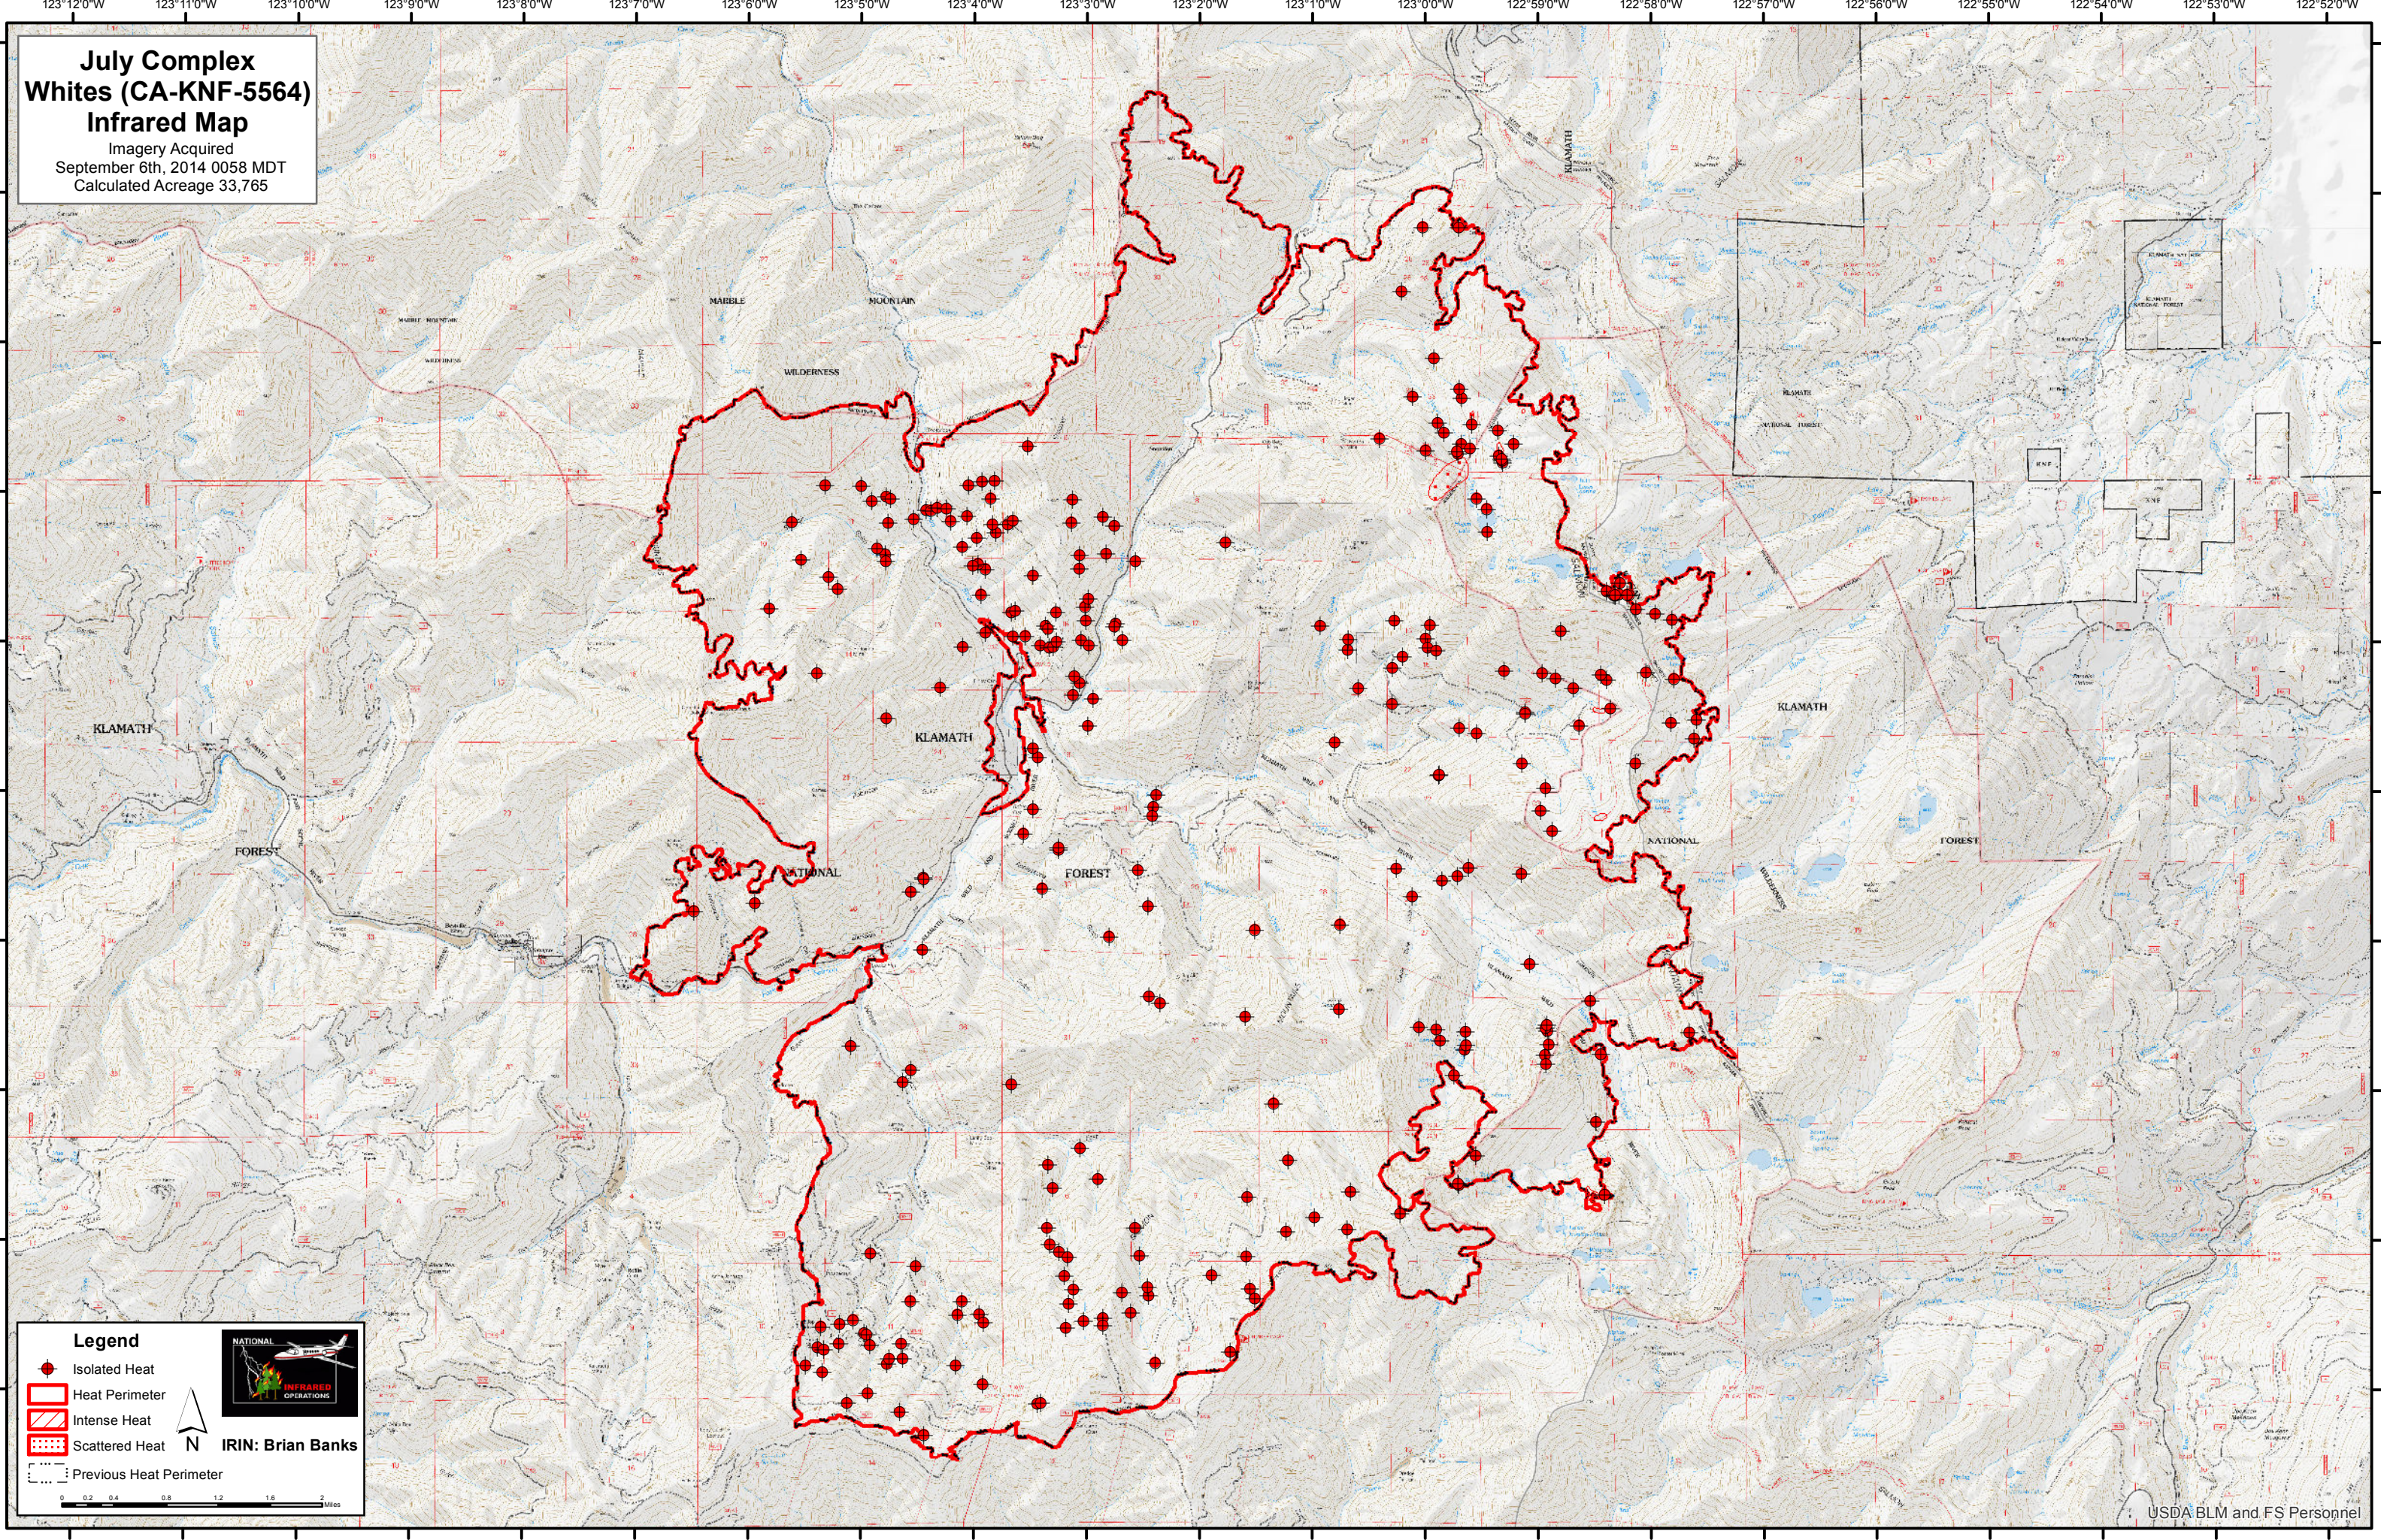

**July Complex  
Whites (CA-KNF-5564)  
Infrared Map**  
Imagery Acquired  
September 6th, 2014 0058 MDT  
Calculated Acreage 33,765

**Legend**

- Isolated Heat
- Heat Perimeter
- Intense Heat
- Scattered Heat
- Previous Heat Perimeter

IRIN: Brian Banks