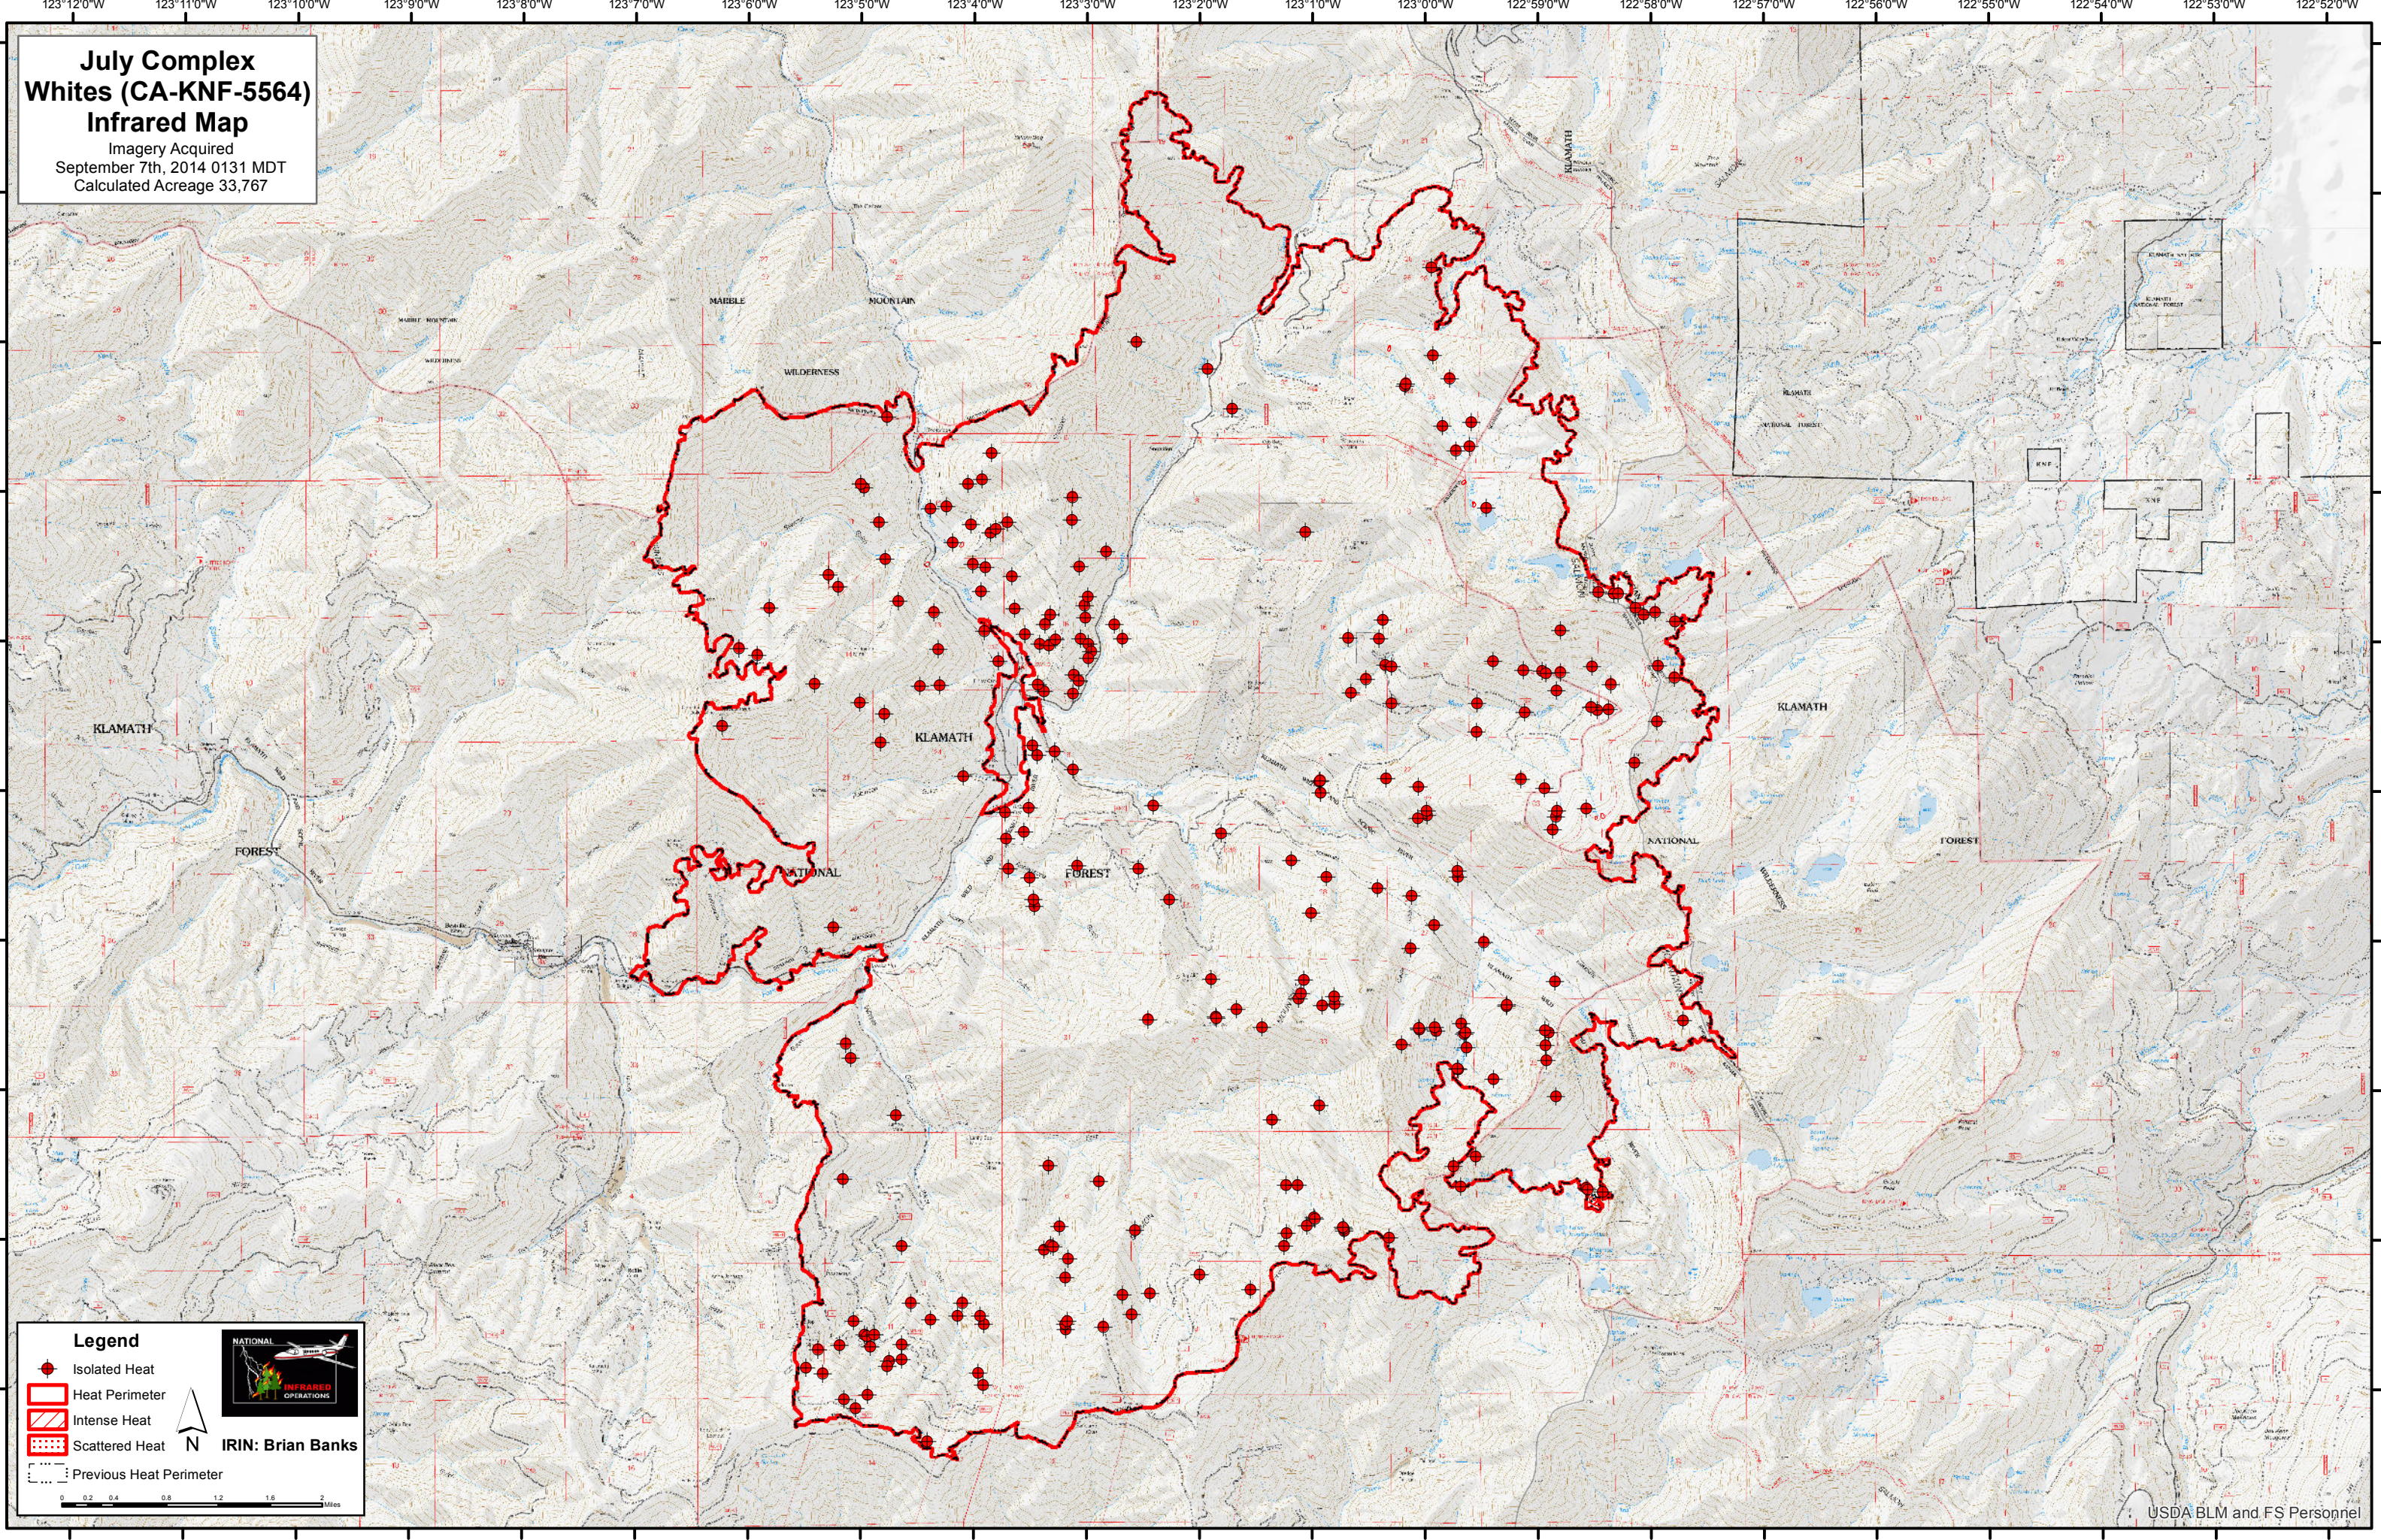

**July Complex  
Whites (CA-KNF-5564)  
Infrared Map**  
Imagery Acquired  
September 7th, 2014 0131 MDT  
Calculated Acreage 33,767

**Legend**

- Isolated Heat
- Heat Perimeter
- Intense Heat
- Scattered Heat
- Previous Heat Perimeter

IRIN: Brian Banks