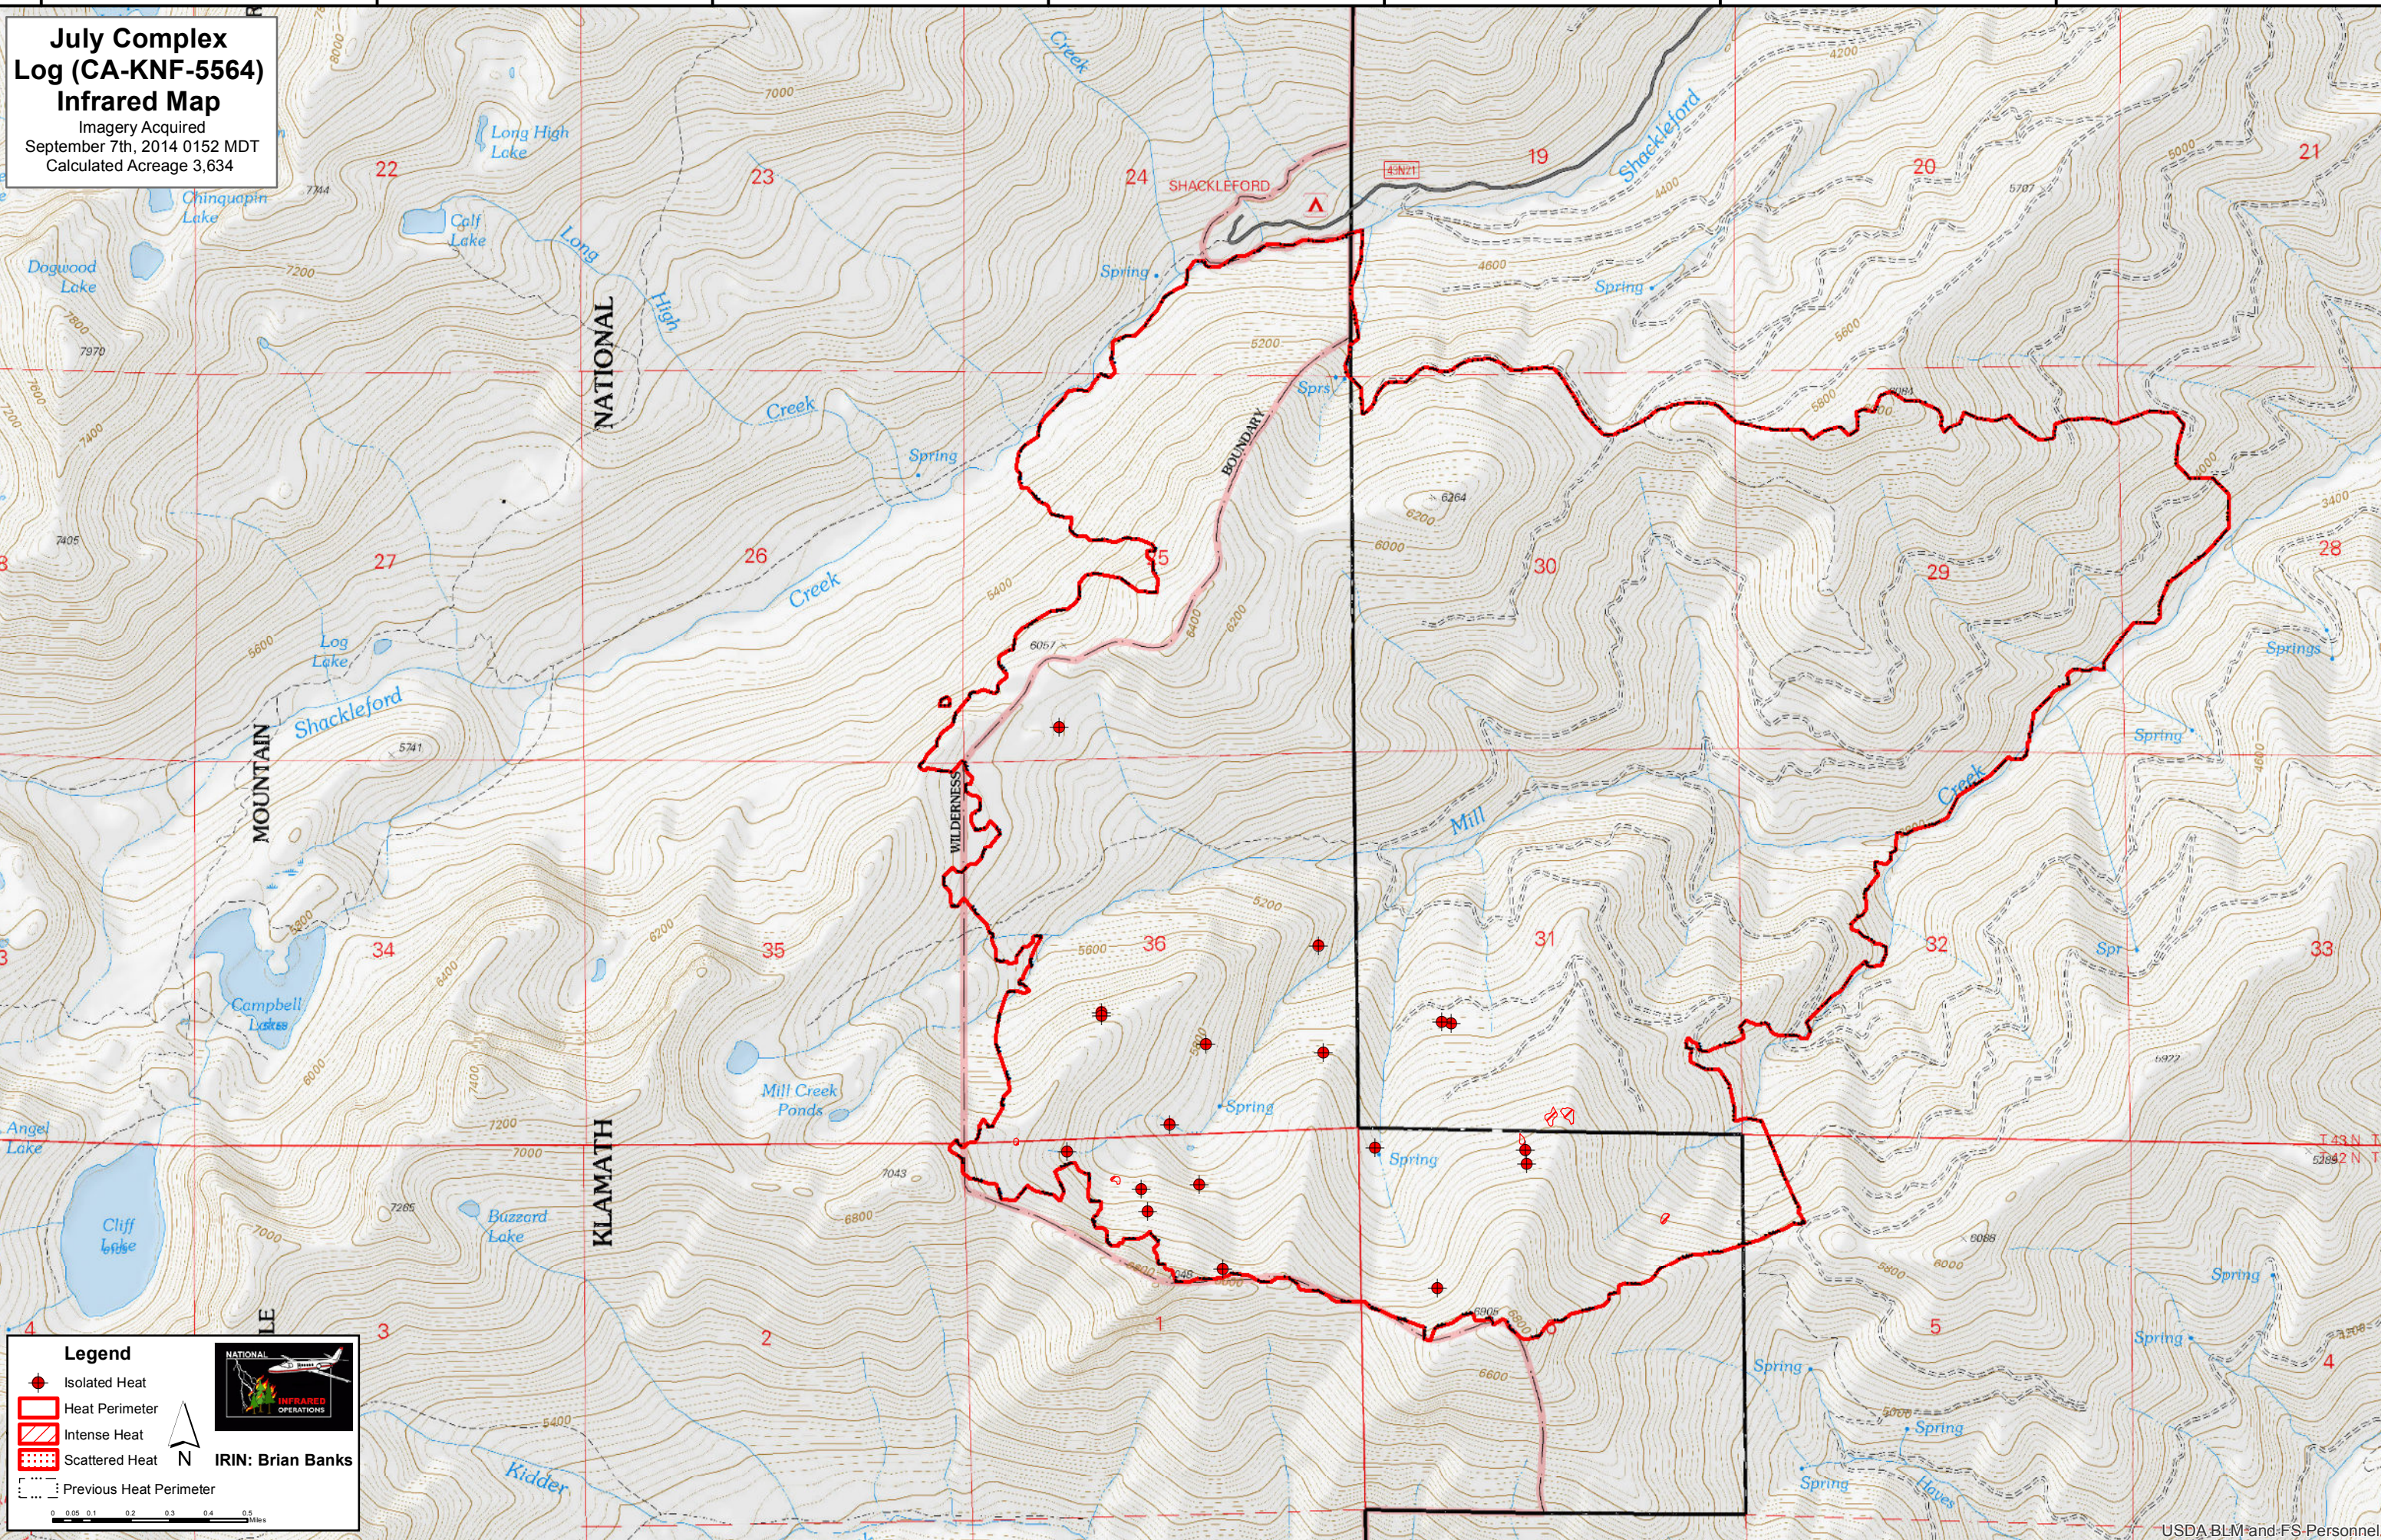

123°7'0"W 123°6'0"W 123°5'0"W 123°4'0"W 123°3'0"W 123°2'0"W 123°1'0"W

**July Complex
Log (CA-KNF-5564)
Infrared Map**
Imagery Acquired
September 7th, 2014 0152 MDT
Calculated Acreage 3,634

Legend

- Isolated Heat
- Heat Perimeter
- Intense Heat
- Scattered Heat
- Previous Heat Perimeter

IRIN: Brian Banks

123°7'0"W 123°6'0"W 123°5'0"W 123°4'0"W 123°3'0"W 123°2'0"W 123°1'0"W