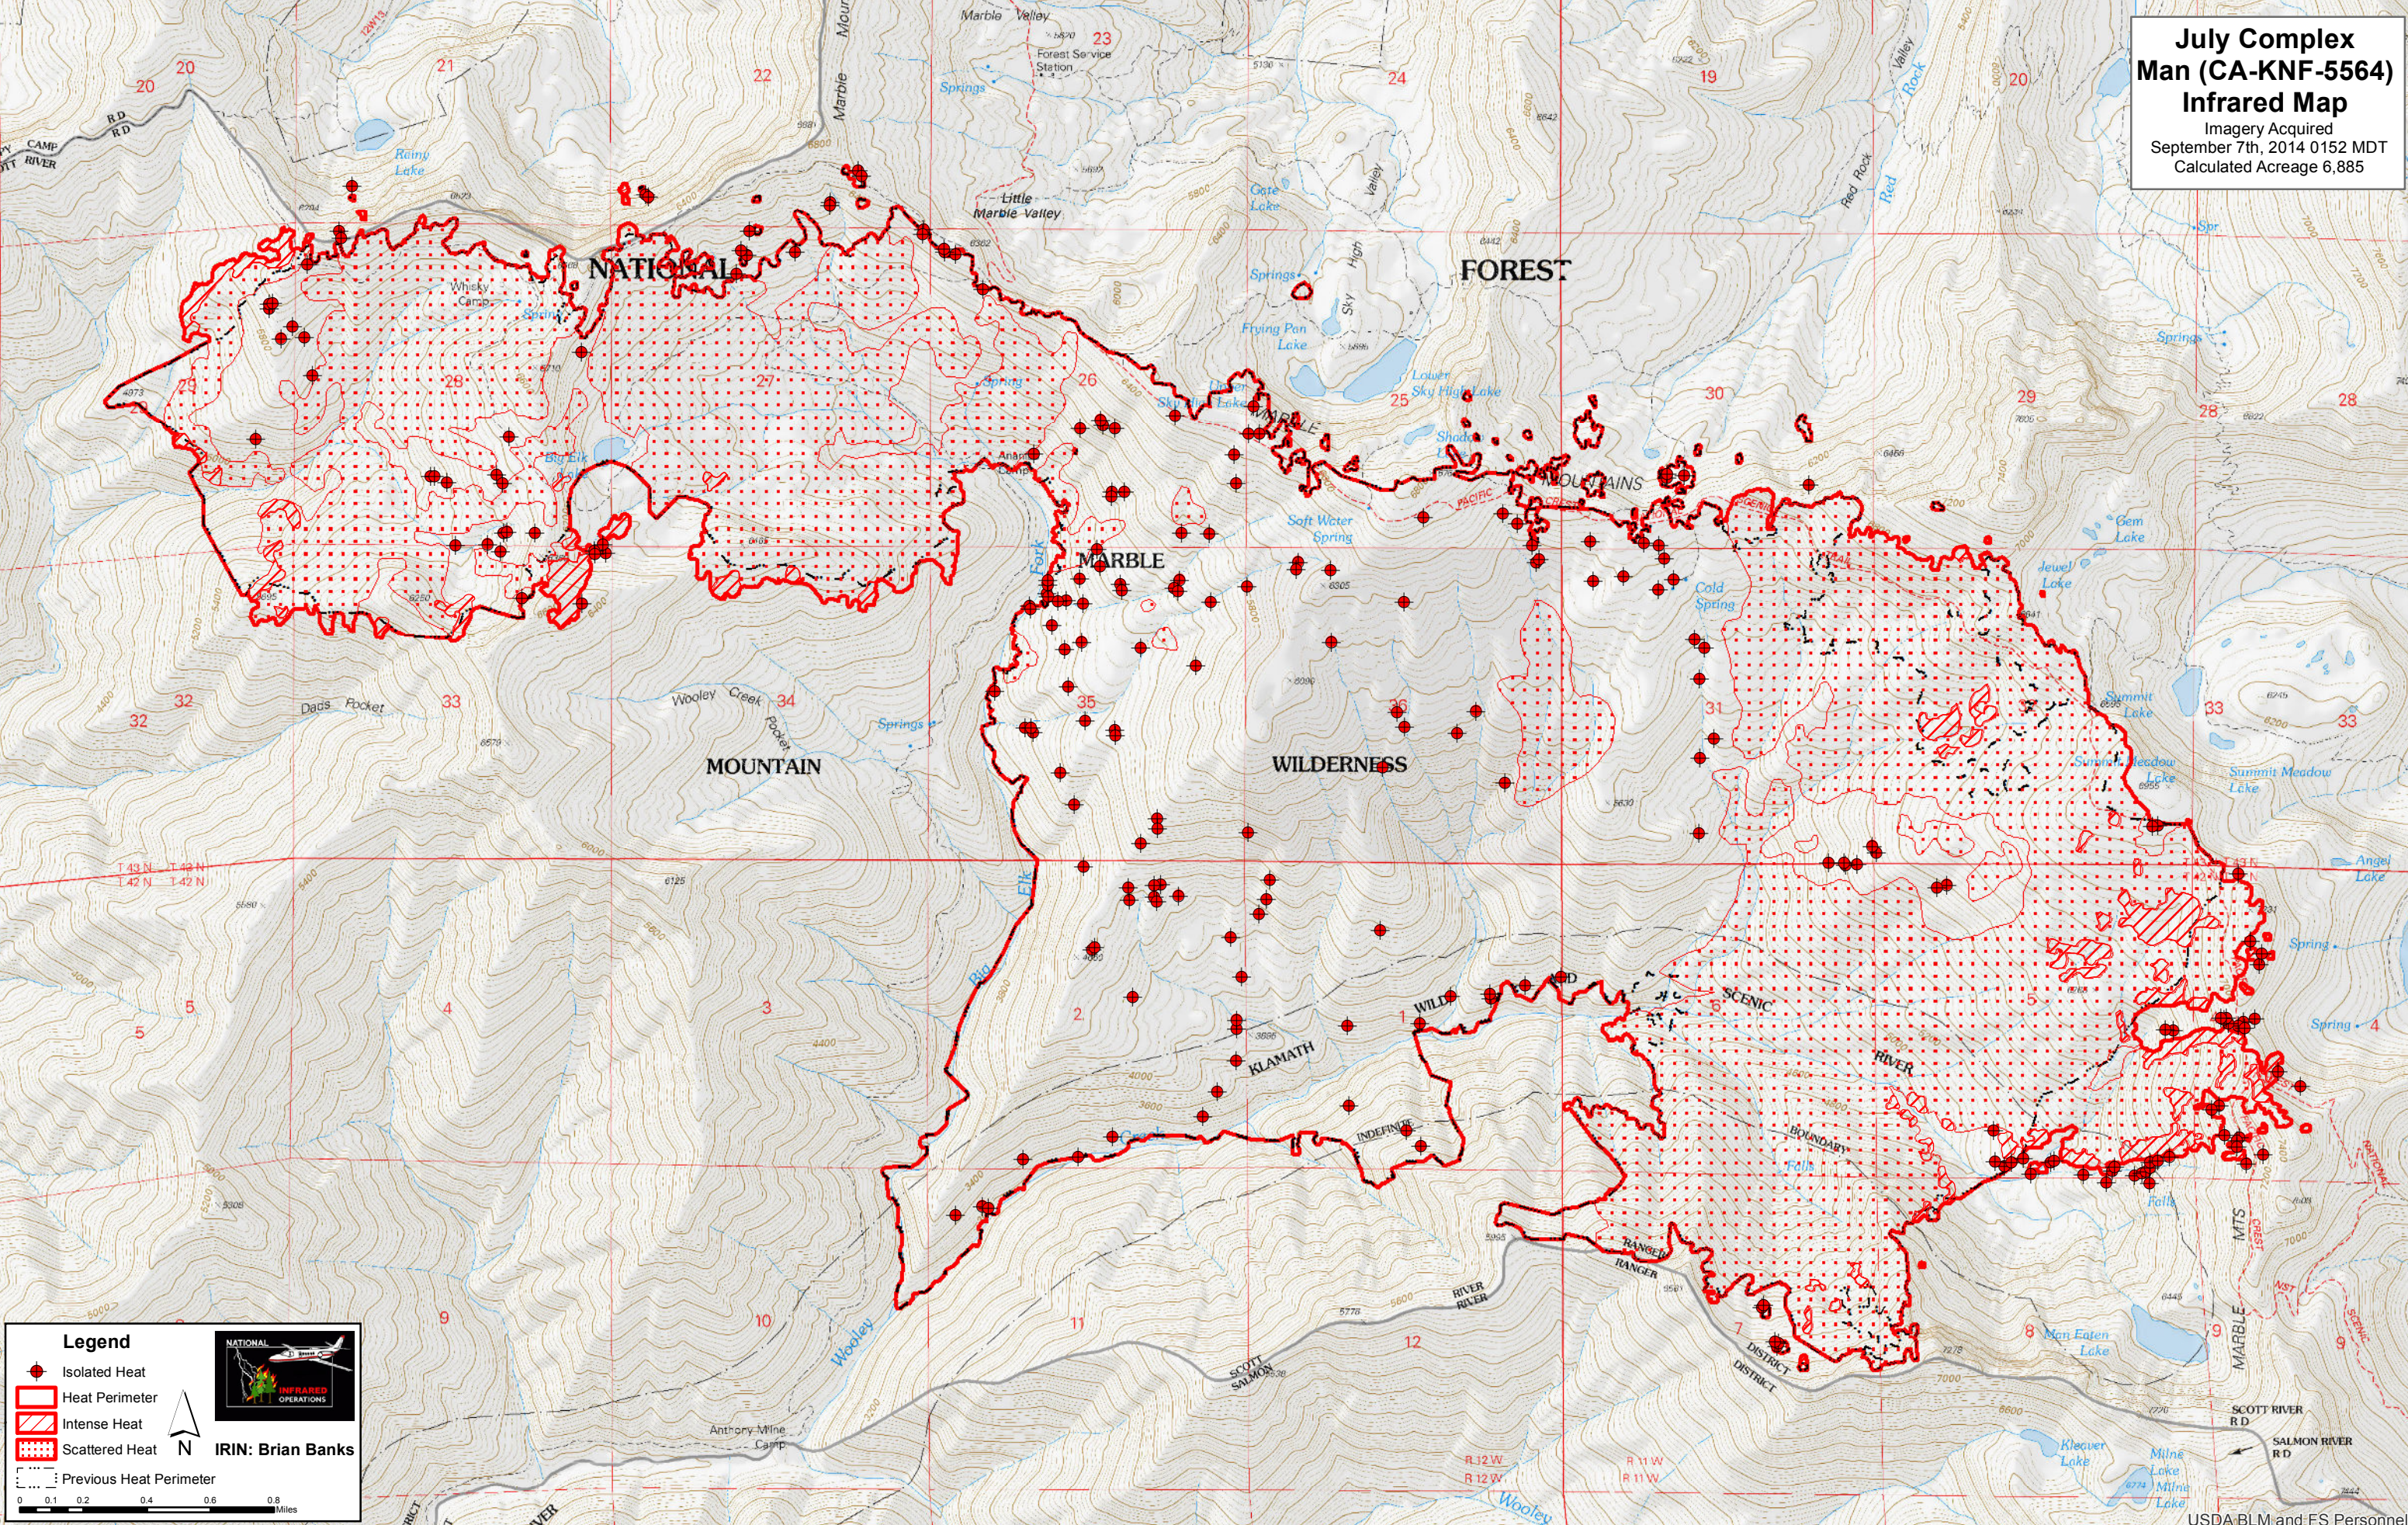

**July Complex  
Man (CA-KNF-5564)  
Infrared Map**  
Imagery Acquired  
September 7th, 2014 0152 MDT  
Calculated Acreage 6,885

**Legend**

- Isolated Heat
- Heat Perimeter
- Intense Heat
- Scattered Heat
- Previous Heat Perimeter

IRIN: Brian Banks

0 0.1 0.2 0.4 0.6 0.8 Miles