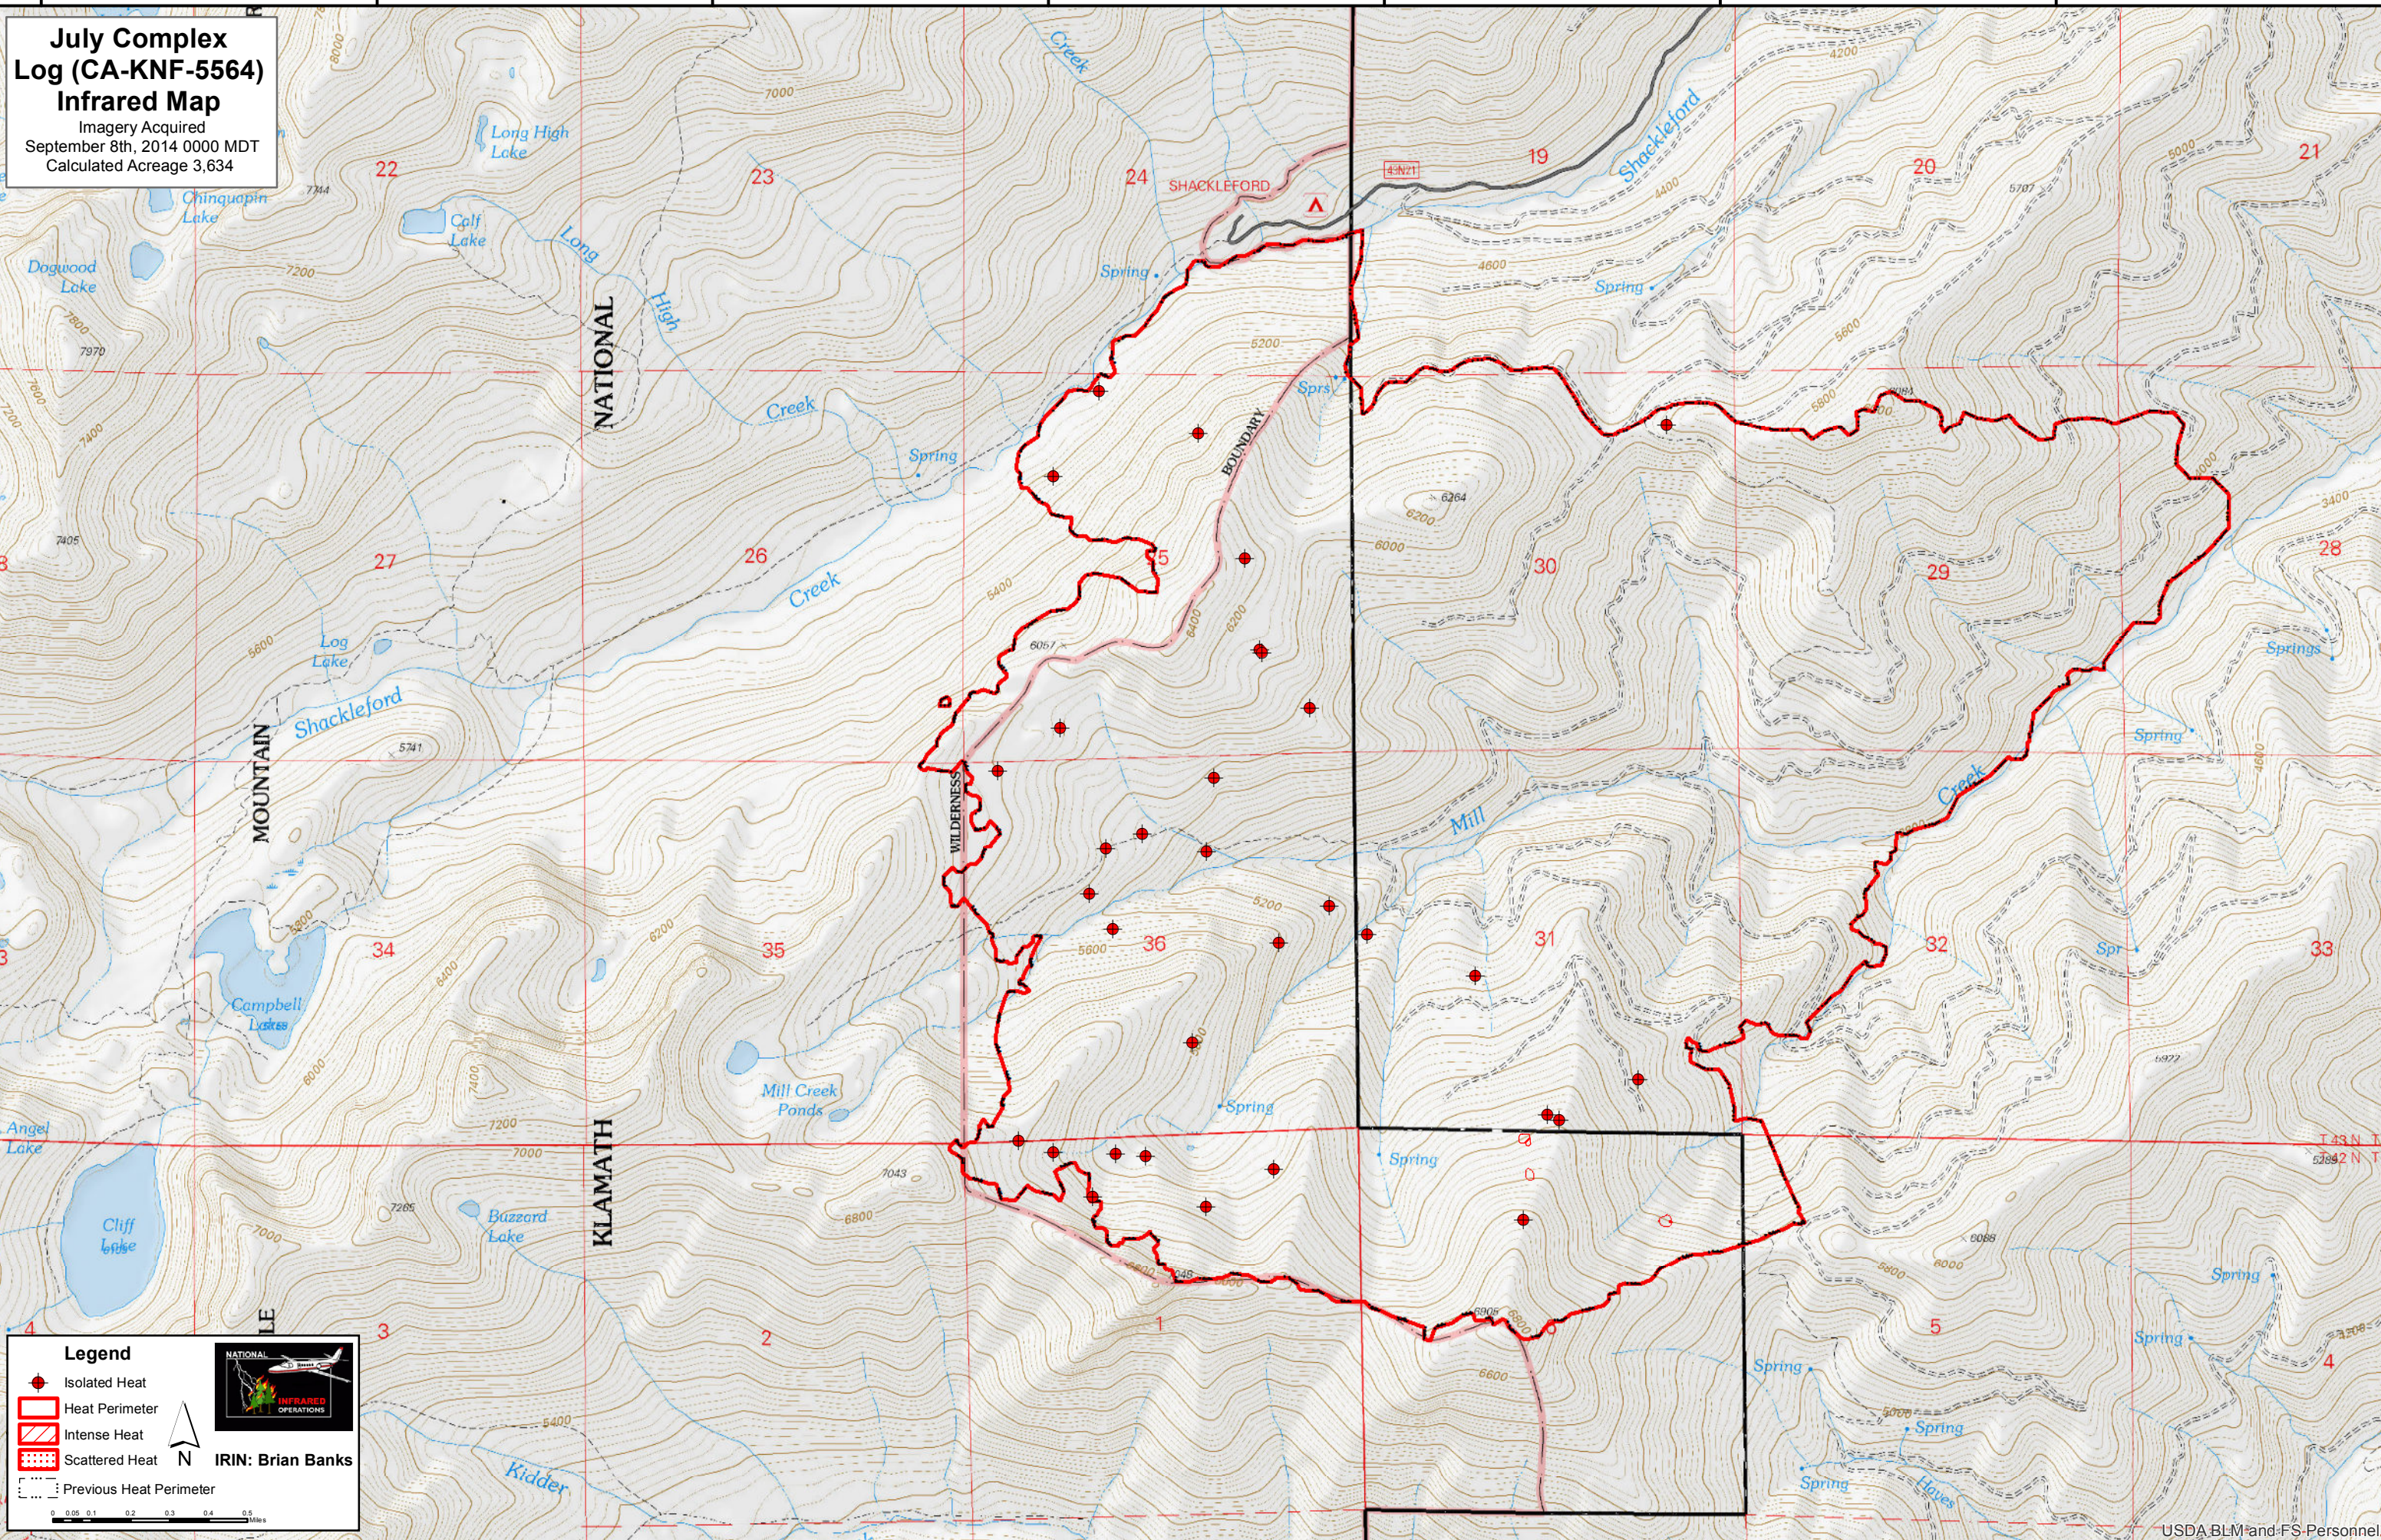

123°7'0"W 123°6'0"W 123°5'0"W 123°4'0"W 123°3'0"W 123°2'0"W 123°1'0"W

**July Complex
Log (CA-KNF-5564)
Infrared Map**
Imagery Acquired
September 8th, 2014 0000 MDT
Calculated Acreage 3,634

Legend

- Isolated Heat
- Heat Perimeter
- Intense Heat
- Scattered Heat
- Previous Heat Perimeter

IRIN: Brian Banks

123°7'0"W 123°6'0"W 123°5'0"W 123°4'0"W 123°3'0"W 123°2'0"W 123°1'0"W