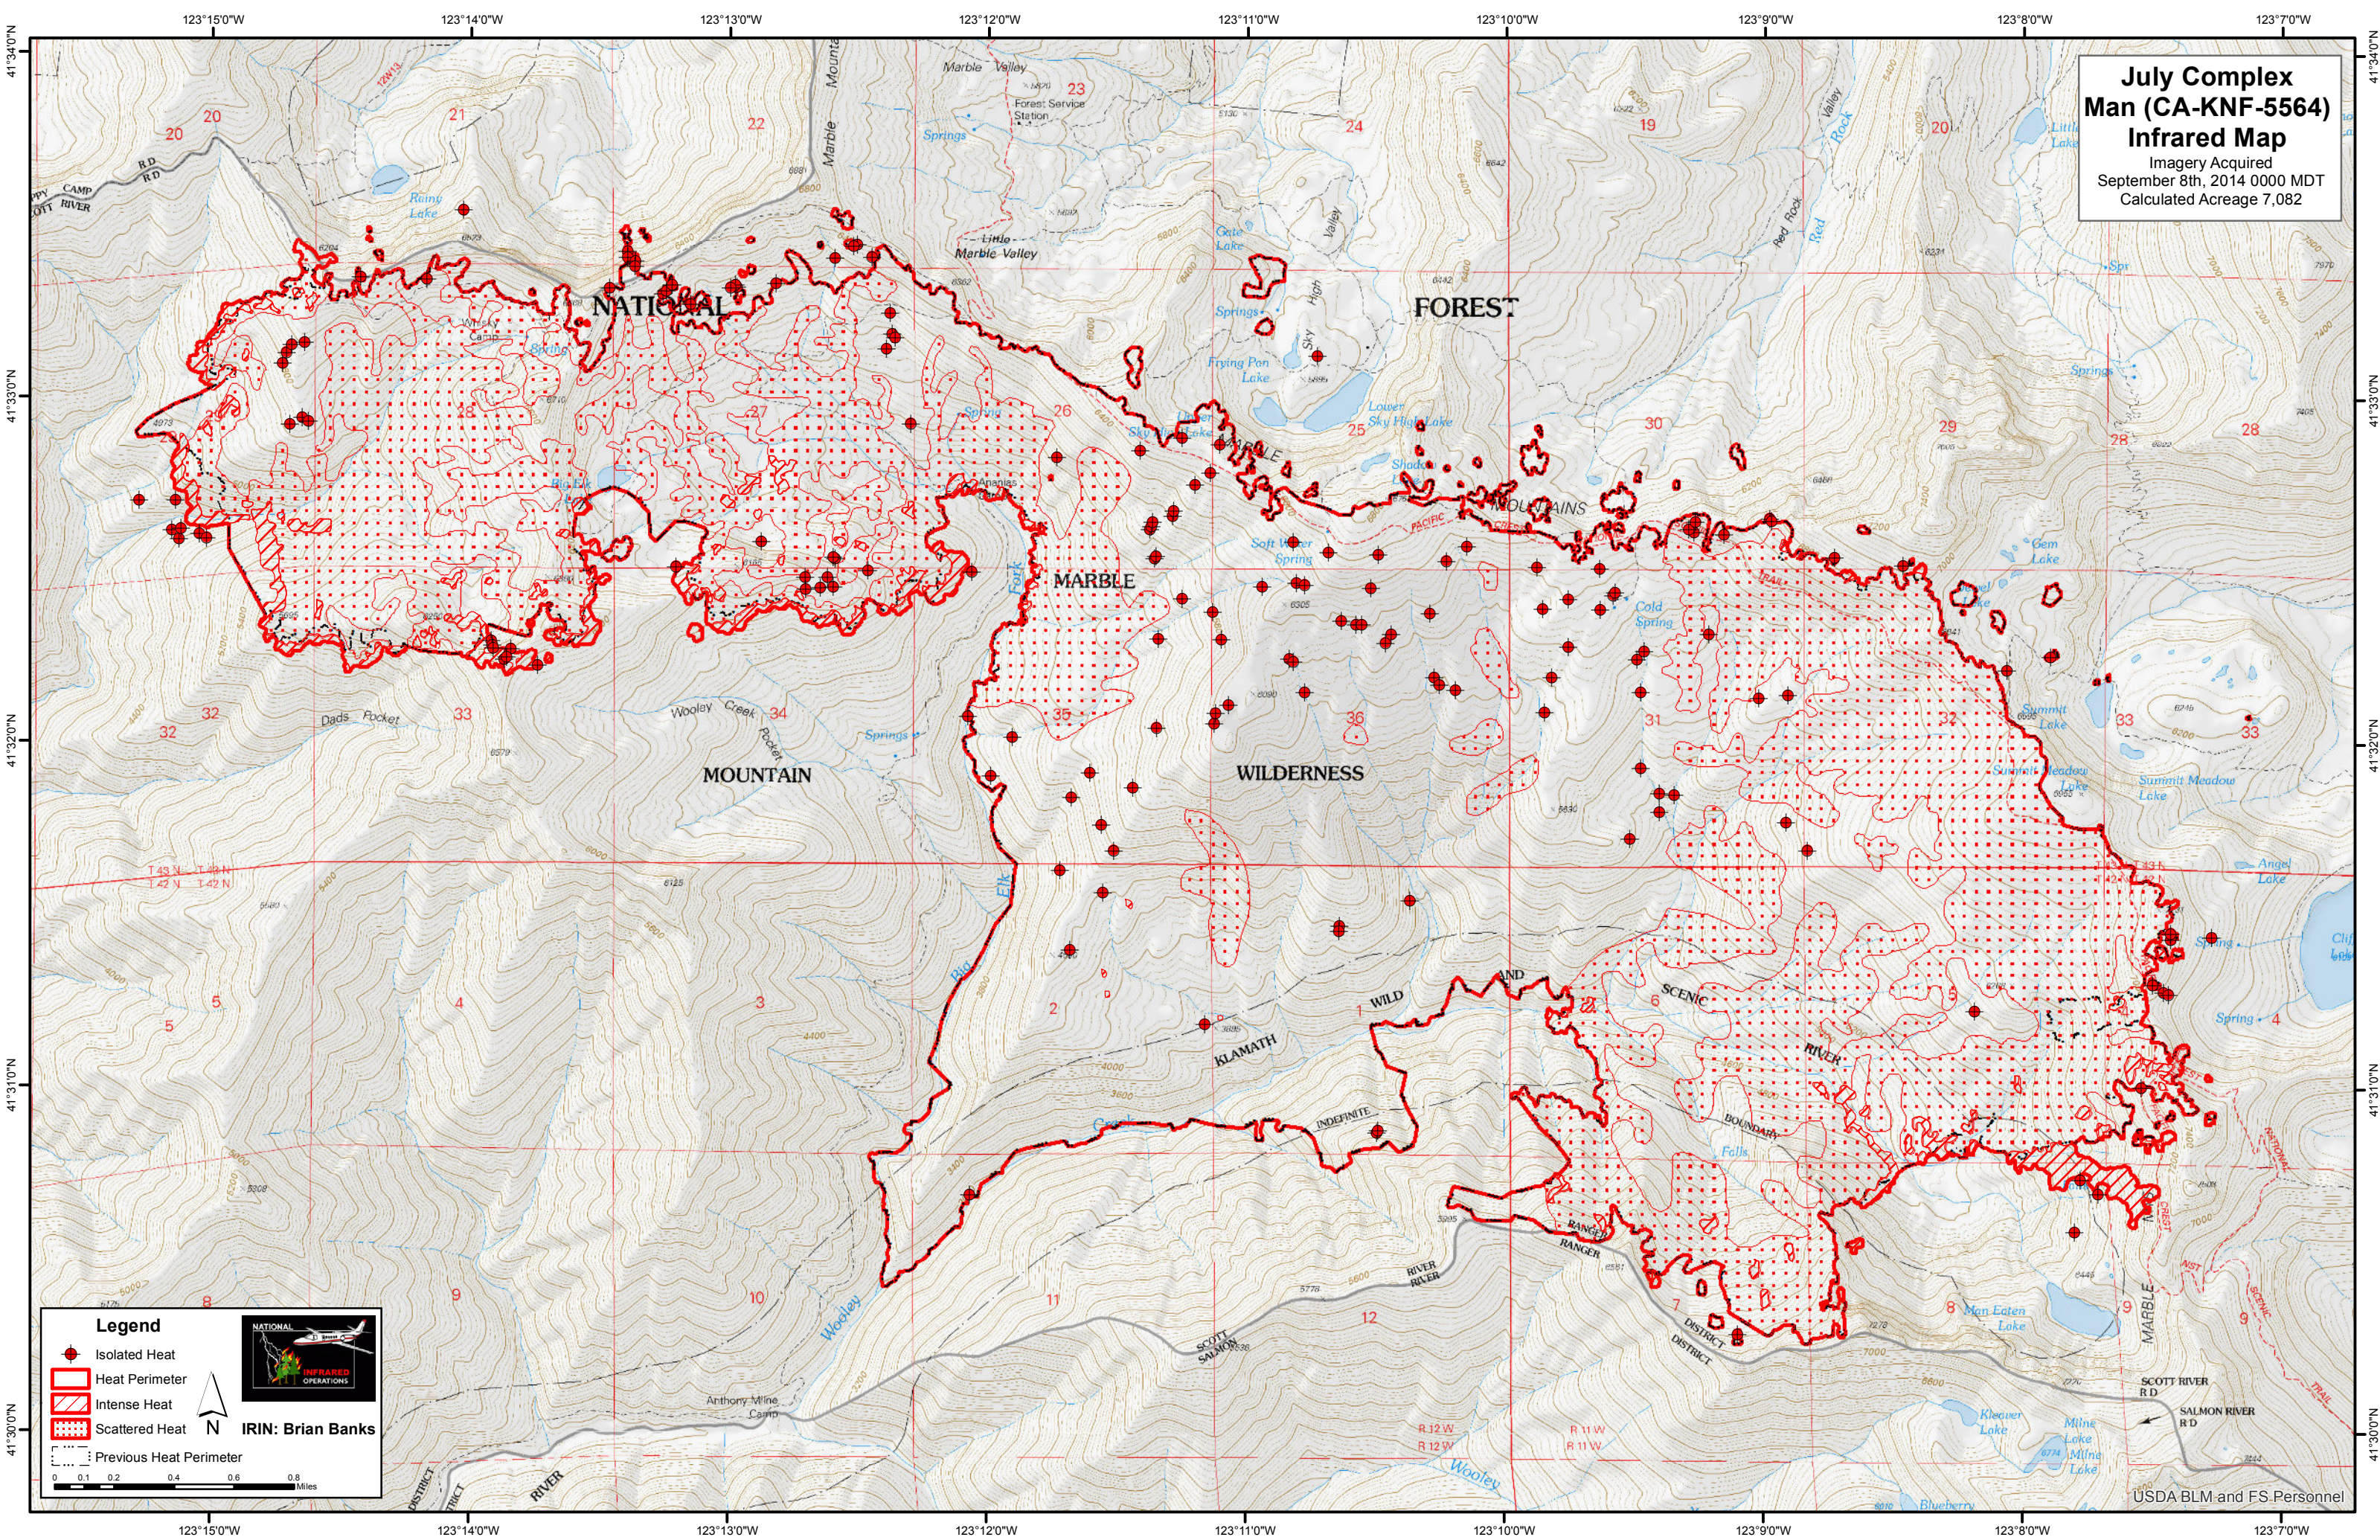

**July Complex
Man (CA-KNF-5564)
Infrared Map**
Imagery Acquired
September 8th, 2014 0000 MDT
Calculated Acreage 7,082

Legend

- Isolated Heat
- Heat Perimeter
- Intense Heat
- Scattered Heat
- Previous Heat Perimeter

IRIN: Brian Banks

0 0.1 0.2 0.4 0.6 0.8 Miles