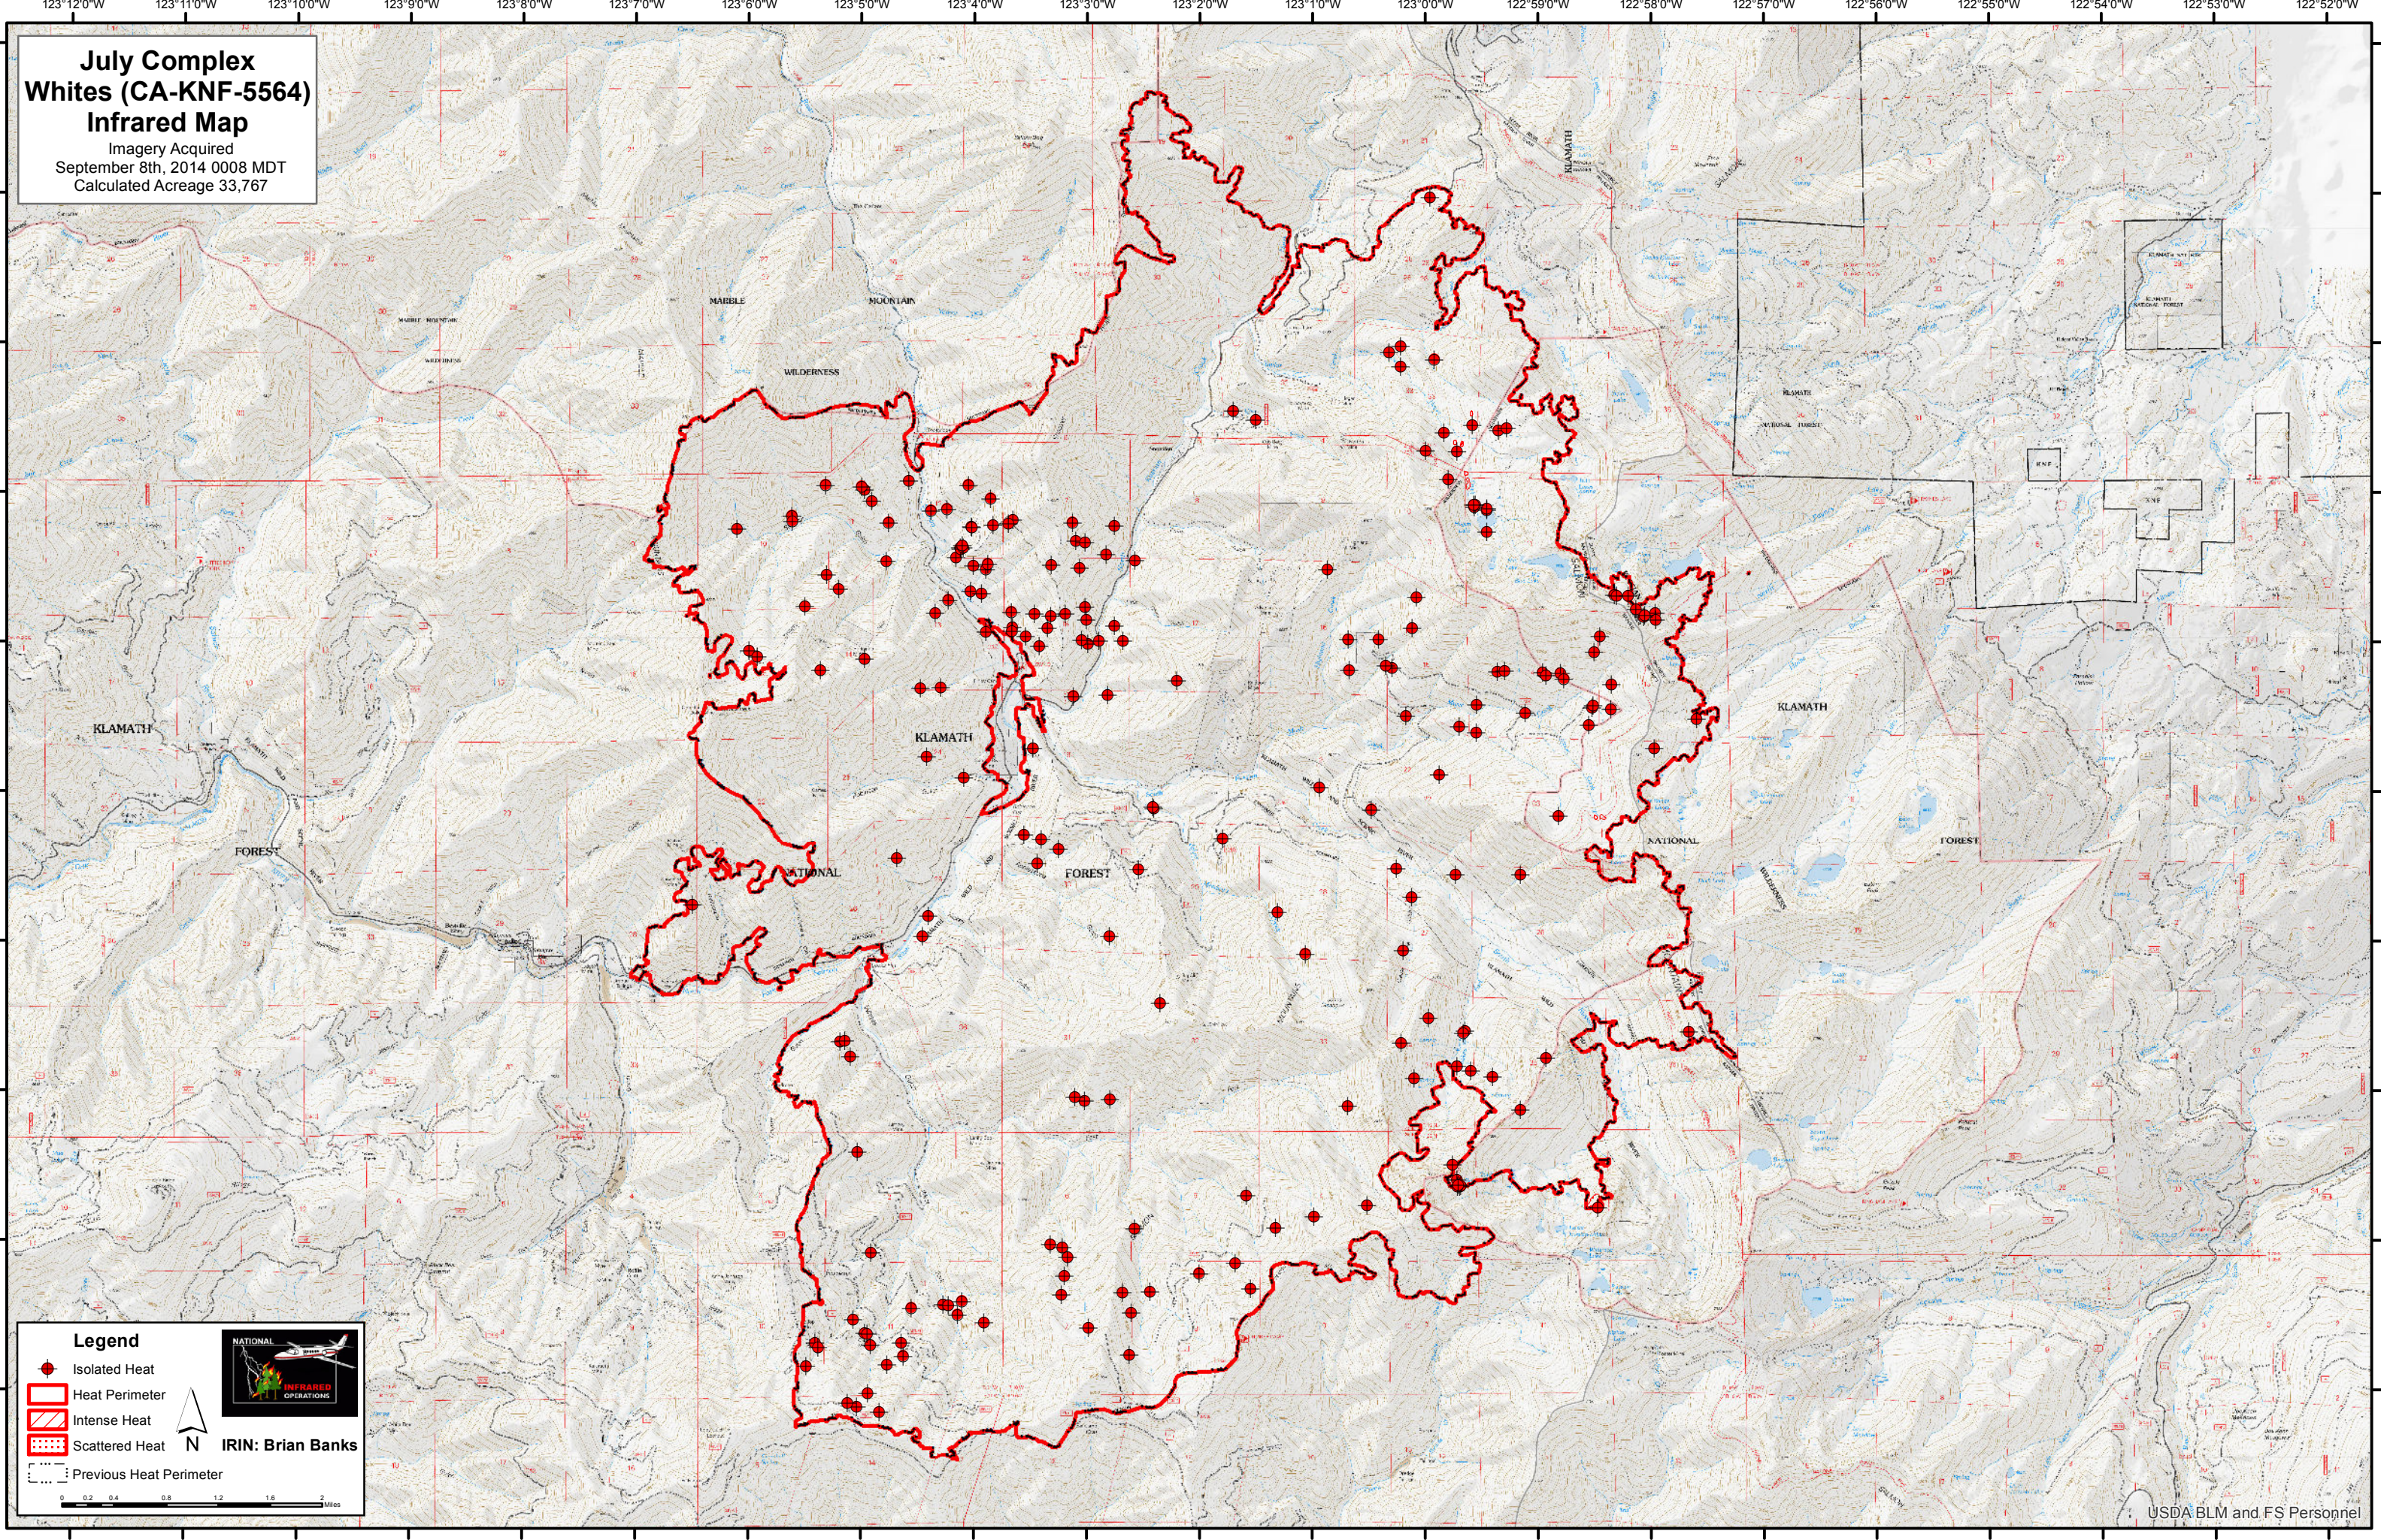

**July Complex  
Whites (CA-KNF-5564)  
Infrared Map**  
Imagery Acquired  
September 8th, 2014 0008 MDT  
Calculated Acreage 33,767

**Legend**

- Isolated Heat
- Heat Perimeter
- Intense Heat
- Scattered Heat
- Previous Heat Perimeter

IRIN: Brian Banks

0 0.2 0.4 0.8 1.2 1.6 2 Miles