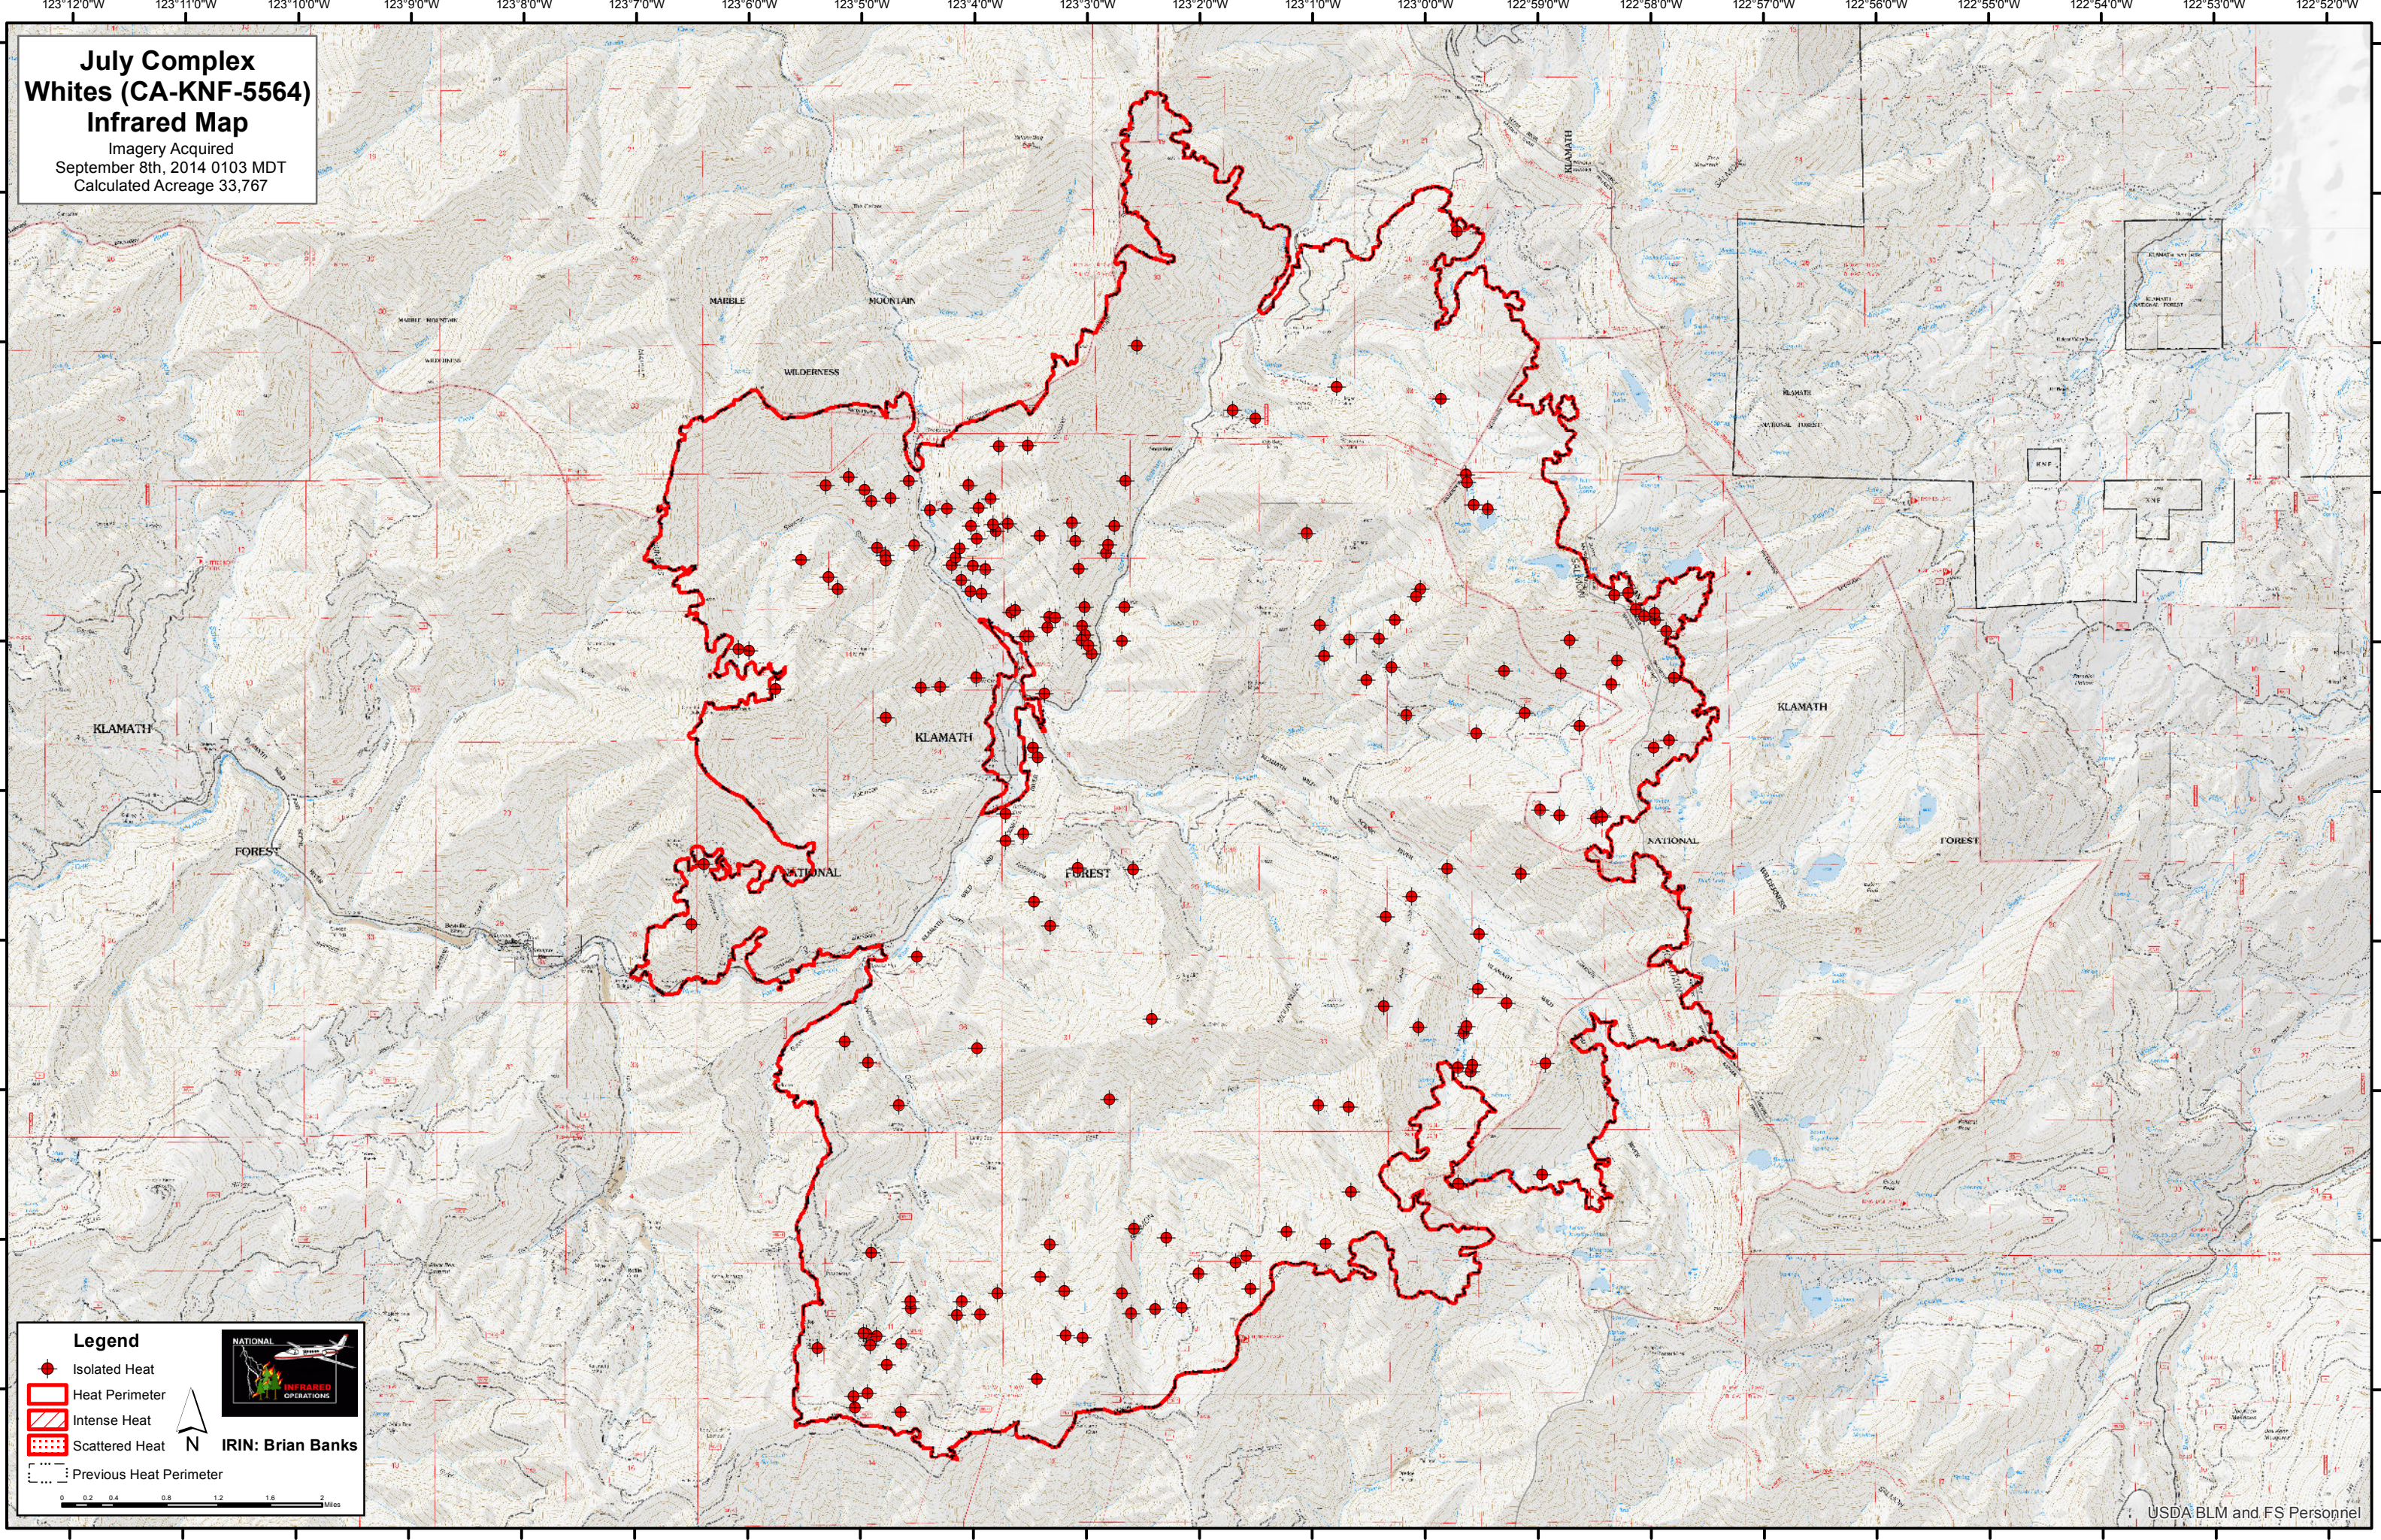

**July Complex
Whites (CA-KNF-5564)
Infrared Map**
Imagery Acquired
September 8th, 2014 0103 MDT
Calculated Acreage 33,767

Legend

- Isolated Heat
- Heat Perimeter
- Intense Heat
- Scattered Heat
- Previous Heat Perimeter

IRIN: Brian Banks