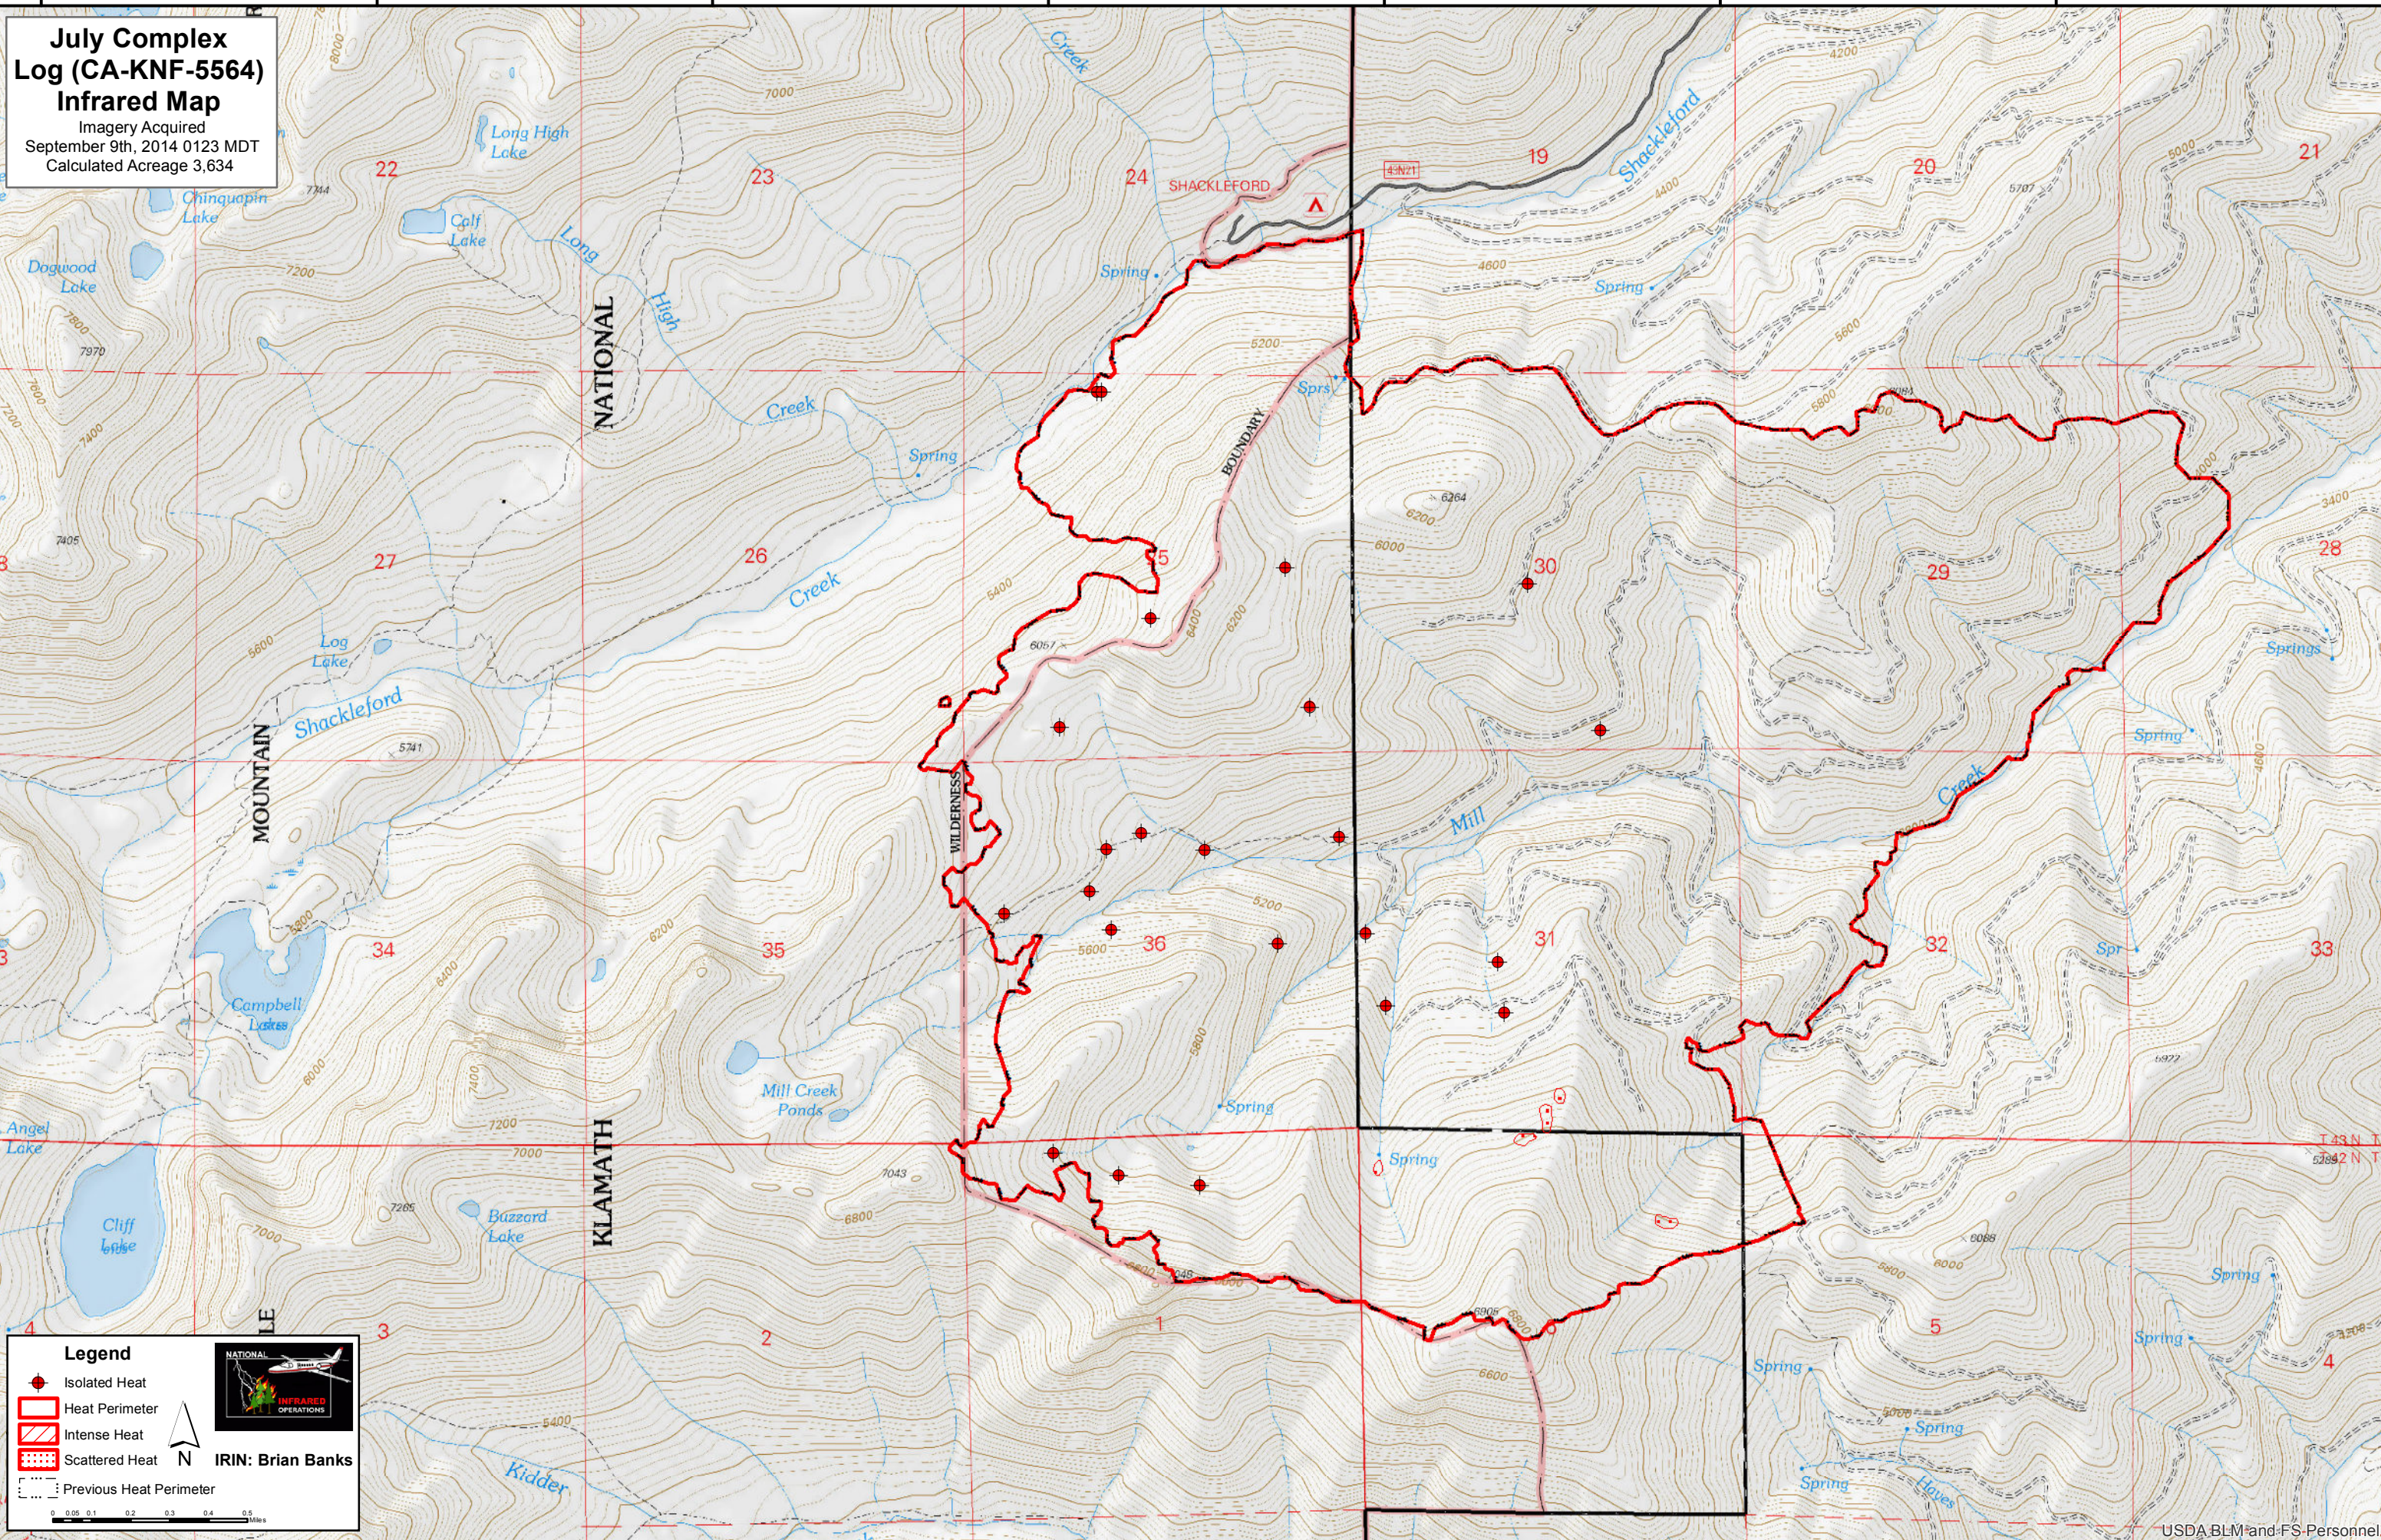

123°7'0"W 123°6'0"W 123°5'0"W 123°4'0"W 123°3'0"W 123°2'0"W 123°1'0"W

**July Complex  
Log (CA-KNF-5564)  
Infrared Map**  
Imagery Acquired  
September 9th, 2014 0123 MDT  
Calculated Acreage 3,634

**Legend**

- Isolated Heat
- Heat Perimeter
- Intense Heat
- Scattered Heat
- Previous Heat Perimeter

**IRIN: Brian Banks**

123°7'0"W 123°6'0"W 123°5'0"W 123°4'0"W 123°3'0"W 123°2'0"W 123°1'0"W