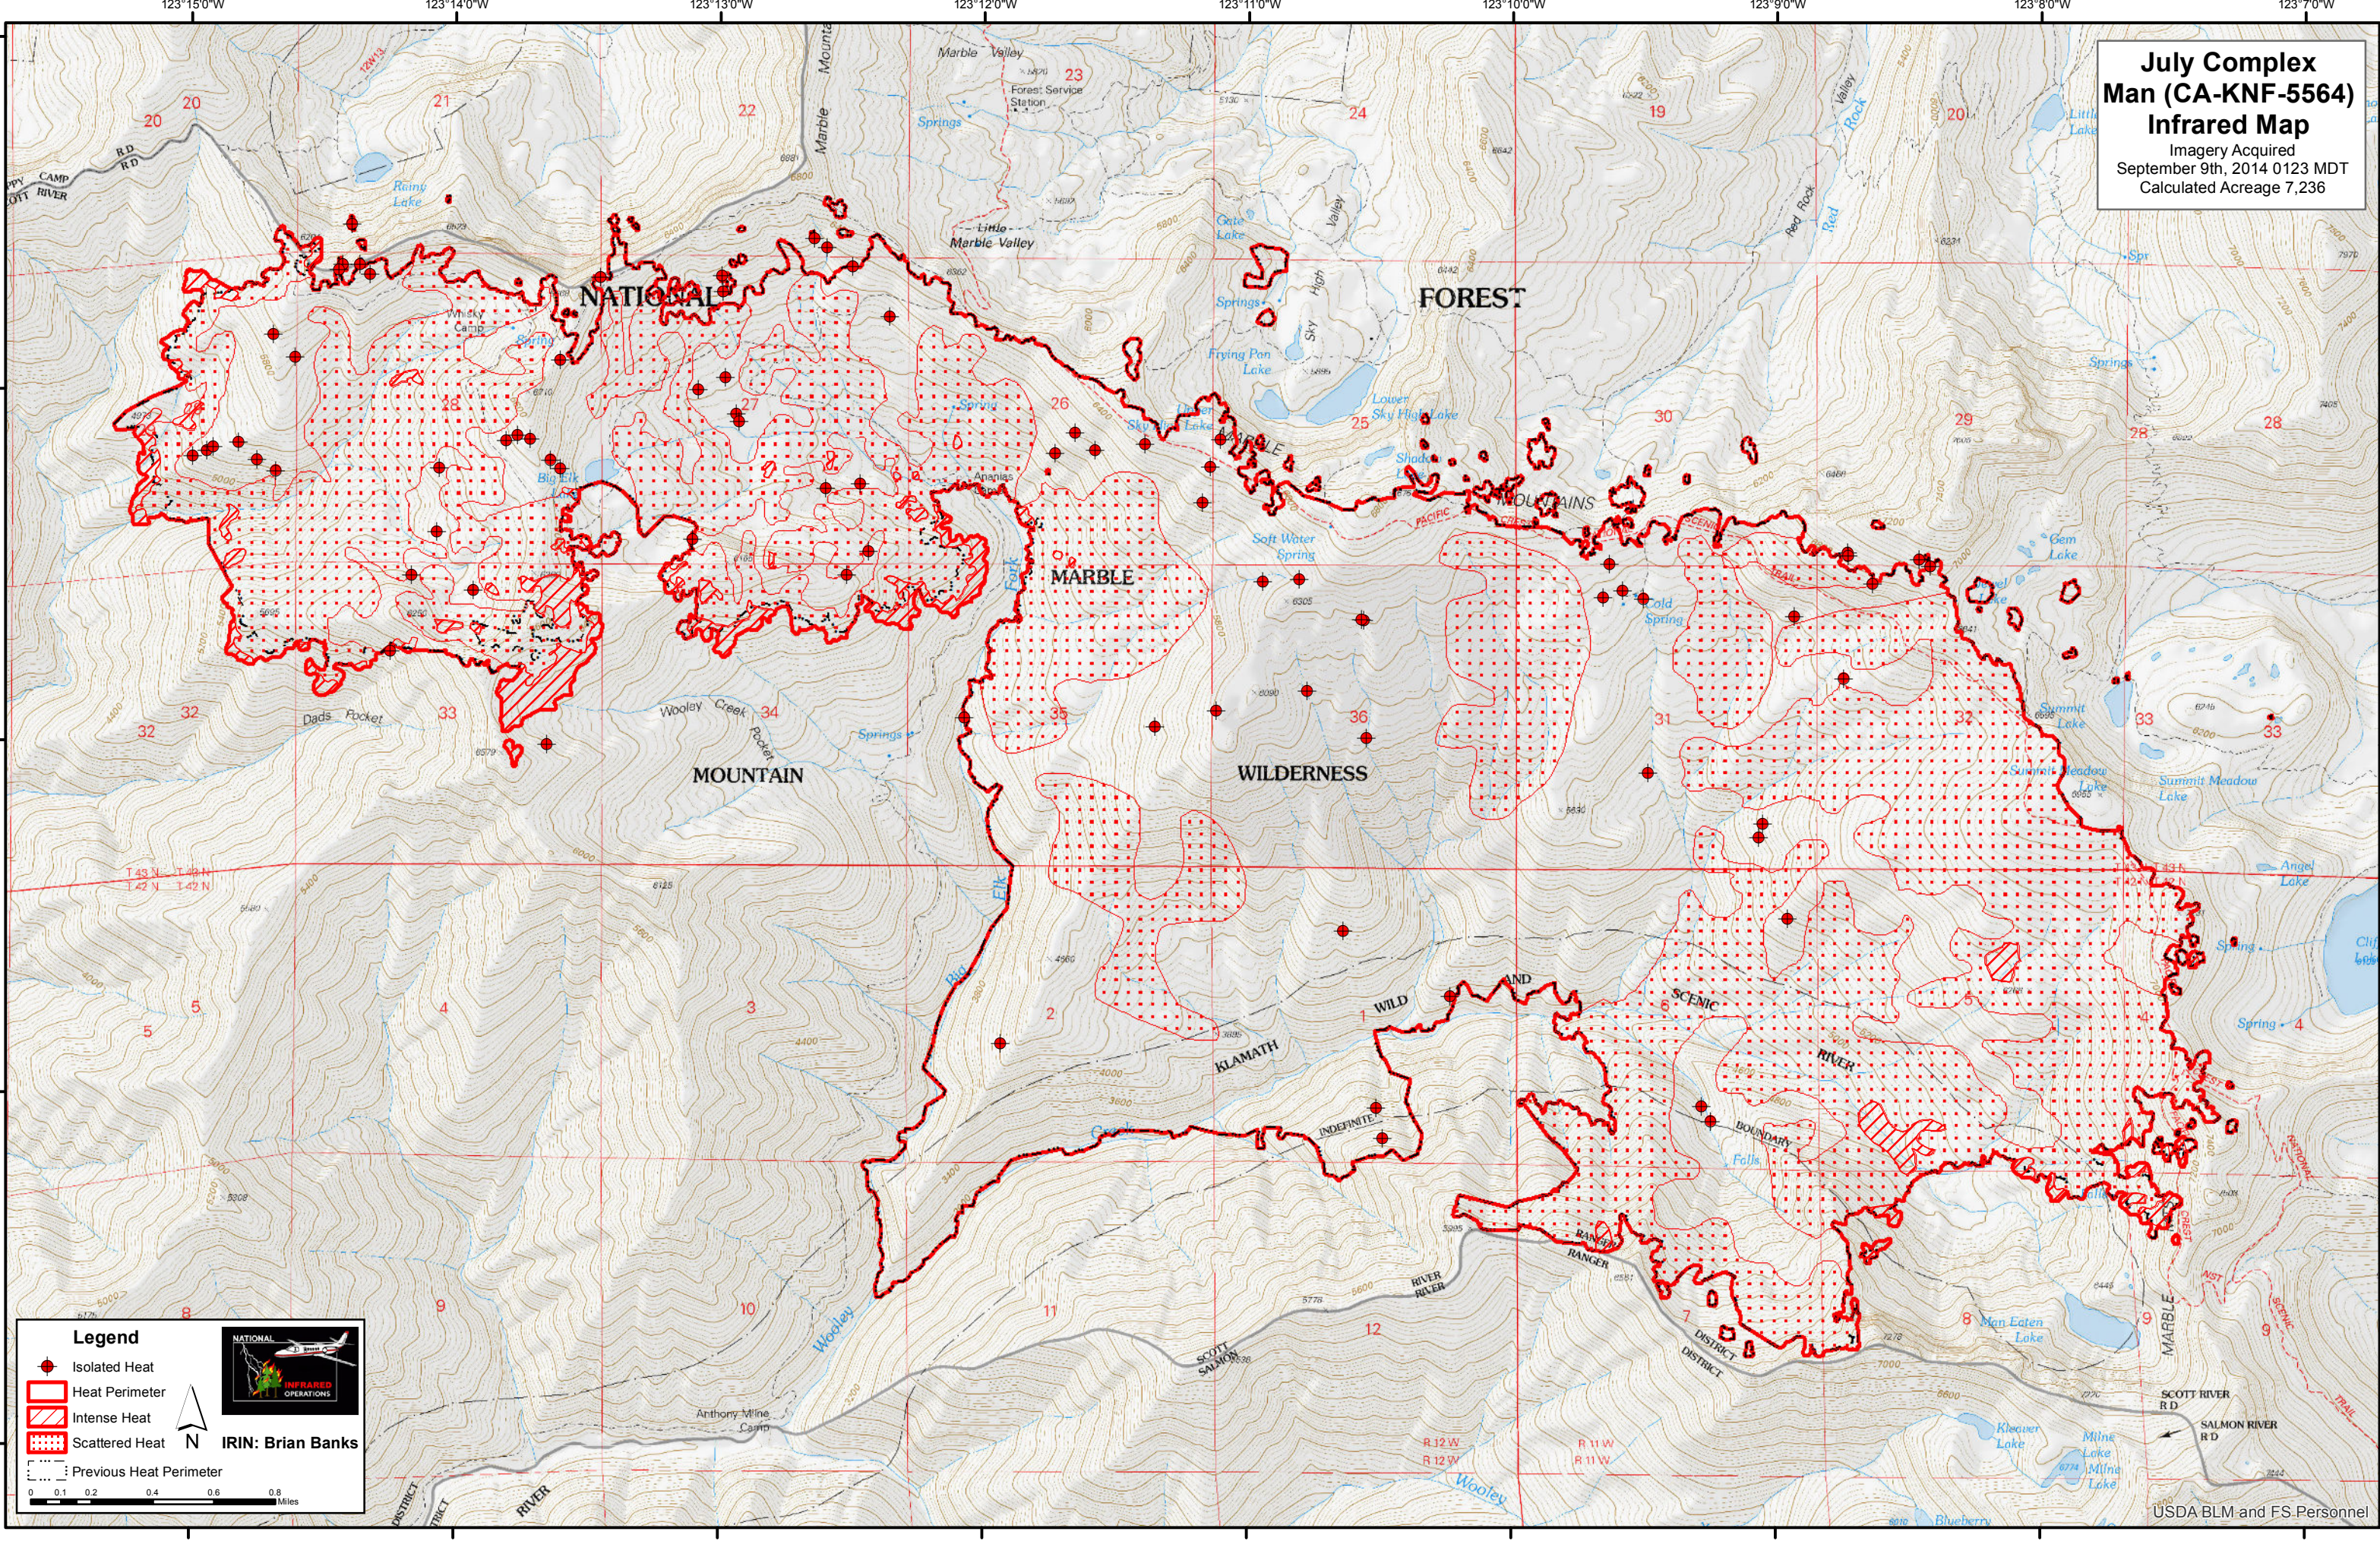

**July Complex
Man (CA-KNF-5564)
Infrared Map**
Imagery Acquired
September 9th, 2014 0123 MDT
Calculated Acreage 7,236

Legend

- Isolated Heat
- Heat Perimeter
- Intense Heat
- Scattered Heat
- Previous Heat Perimeter

N

IRIN: Brian Banks

0 0.1 0.2 0.4 0.6 0.8 Miles