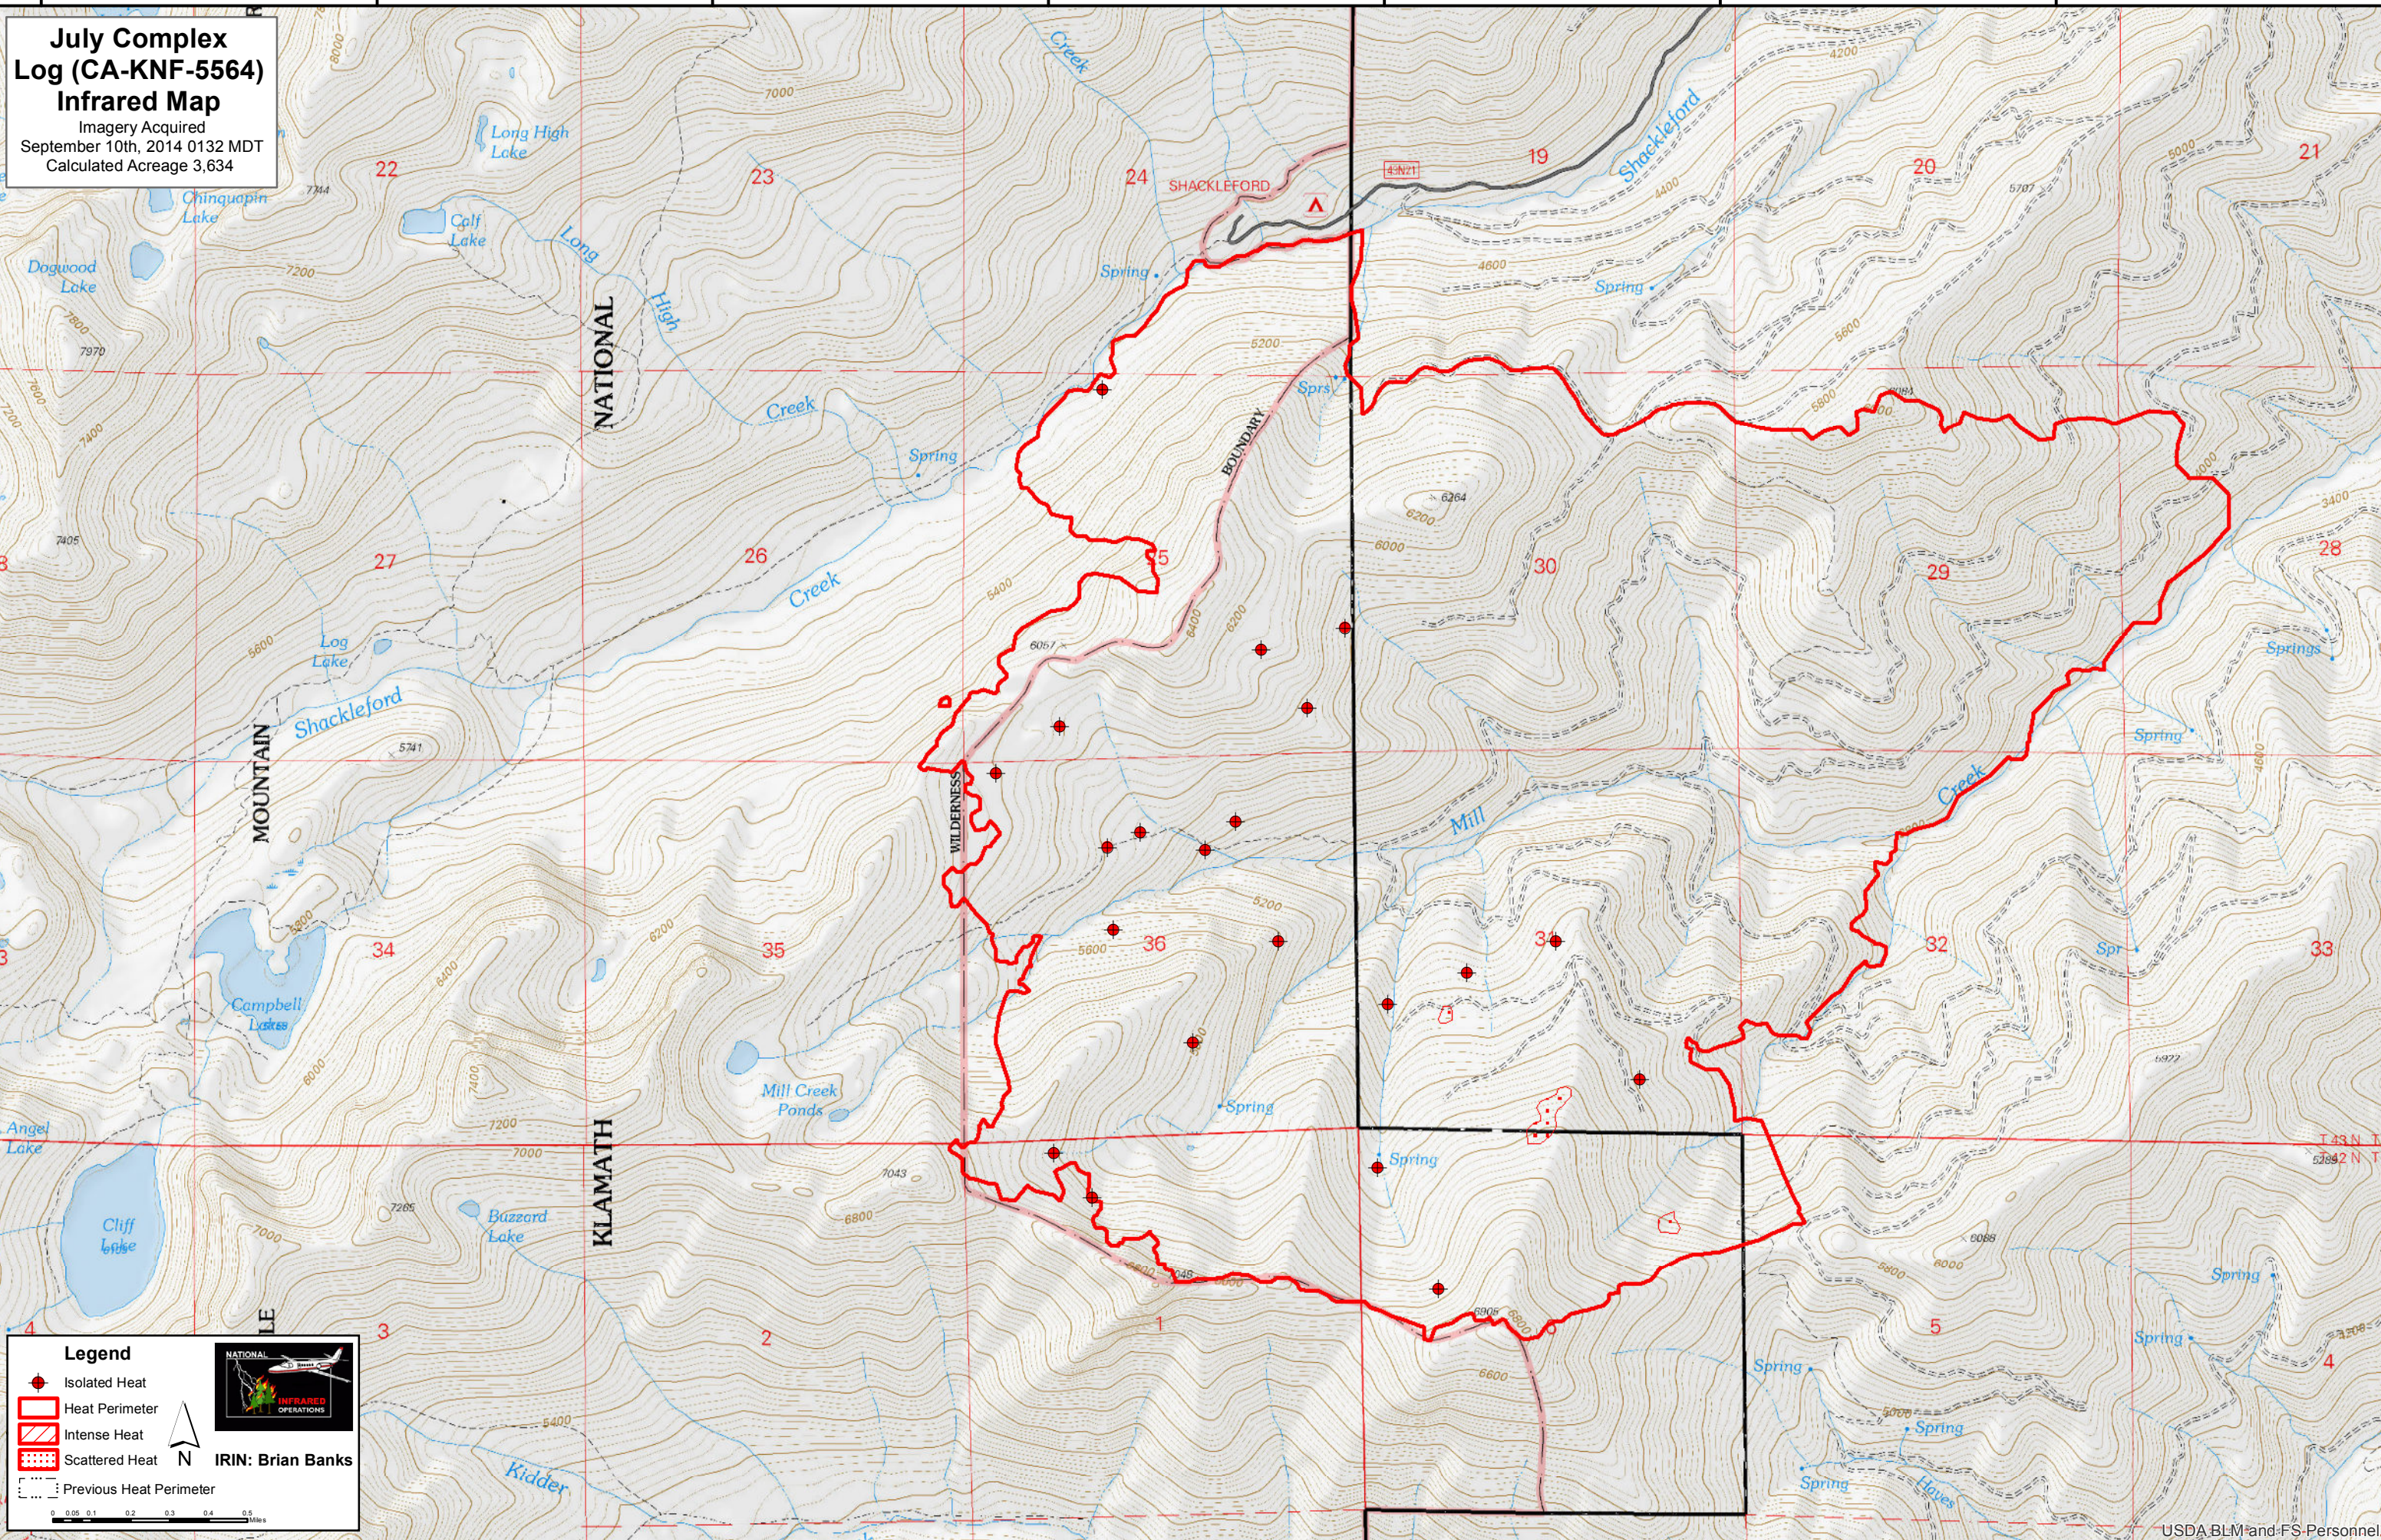

123°7'0"W 123°6'0"W 123°5'0"W 123°4'0"W 123°3'0"W 123°2'0"W 123°1'0"W

**July Complex
Log (CA-KNF-5564)
Infrared Map**
Imagery Acquired
September 10th, 2014 0132 MDT
Calculated Acreage 3,634

Legend

- Isolated Heat
- Heat Perimeter
- Intense Heat
- Scattered Heat
- Previous Heat Perimeter

IRIN: Brian Banks

123°7'0"W 123°6'0"W 123°5'0"W 123°4'0"W 123°3'0"W 123°2'0"W 123°1'0"W

41°34'0"N
41°33'0"N
41°32'0"N
41°31'0"N

41°34'0"N
41°33'0"N
41°32'0"N
41°31'0"N