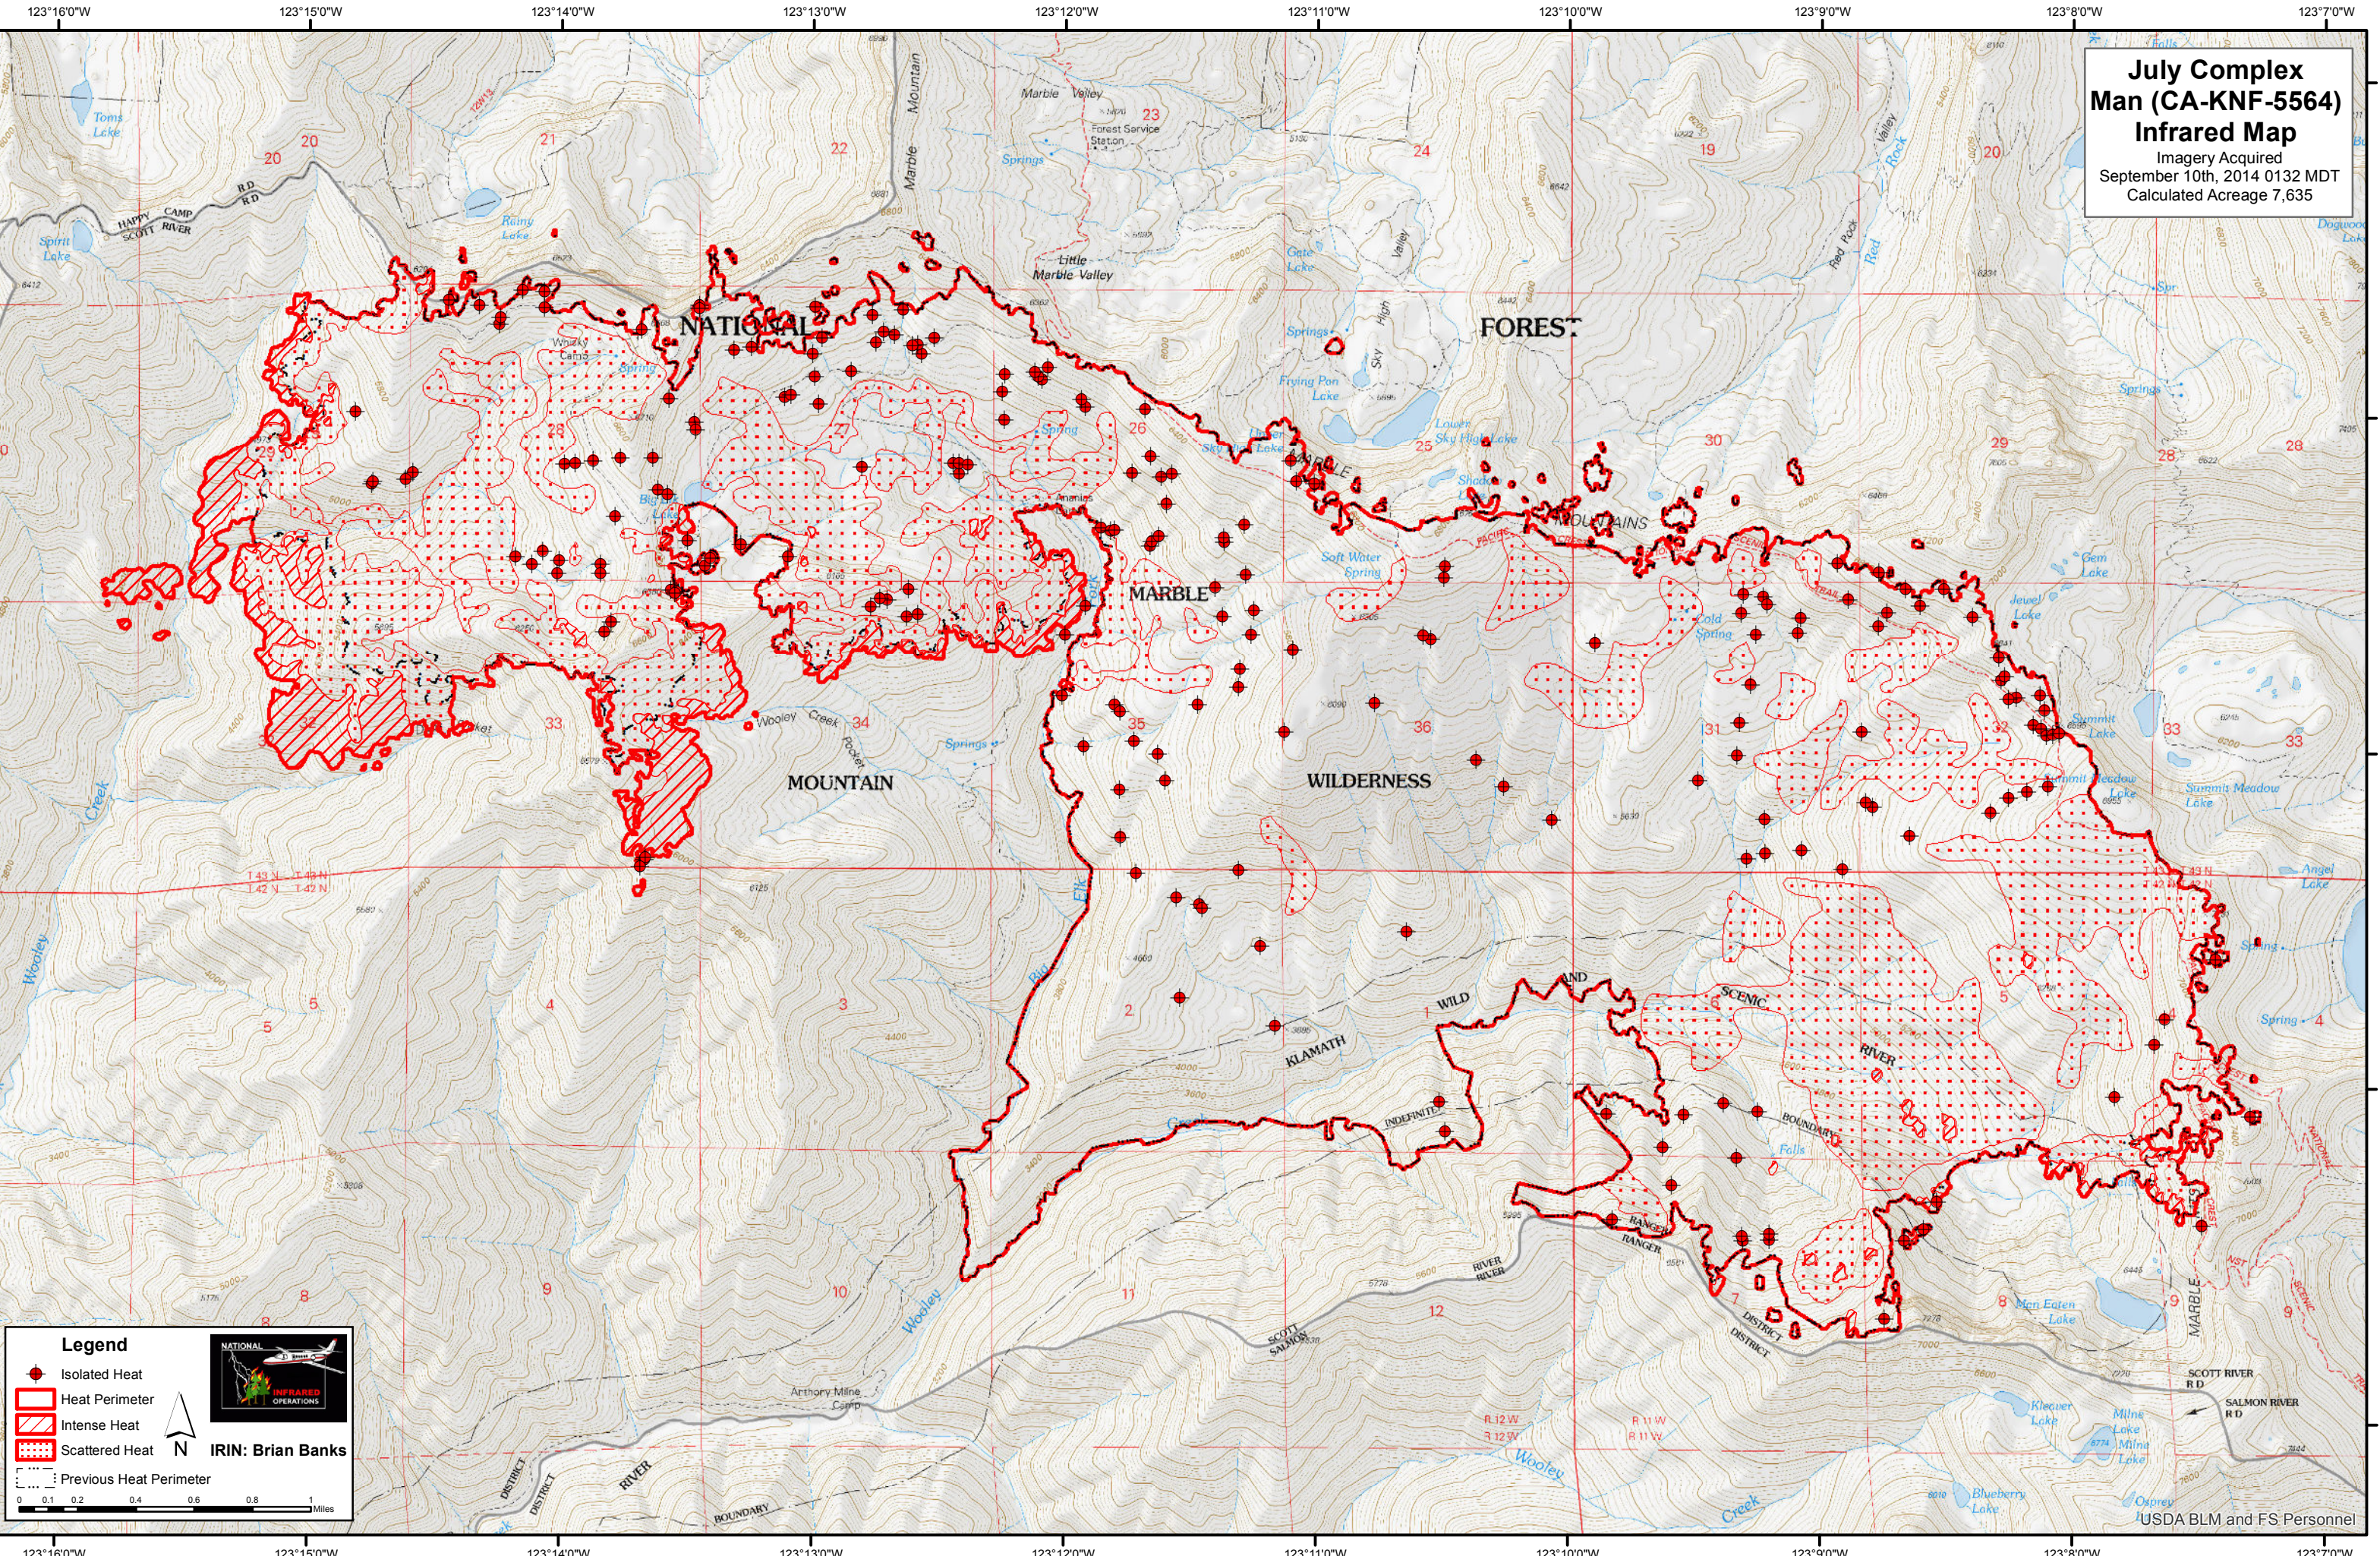

**July Complex
Man (CA-KNF-5564)
Infrared Map**
Imagery Acquired
September 10th, 2014 0132 MDT
Calculated Acreage 7,635

Legend

- Isolated Heat
- Heat Perimeter
- Intense Heat
- Scattered Heat
- Previous Heat Perimeter

N

IRIN: Brian Banks

0 0.1 0.2 0.4 0.6 0.8 1 Miles