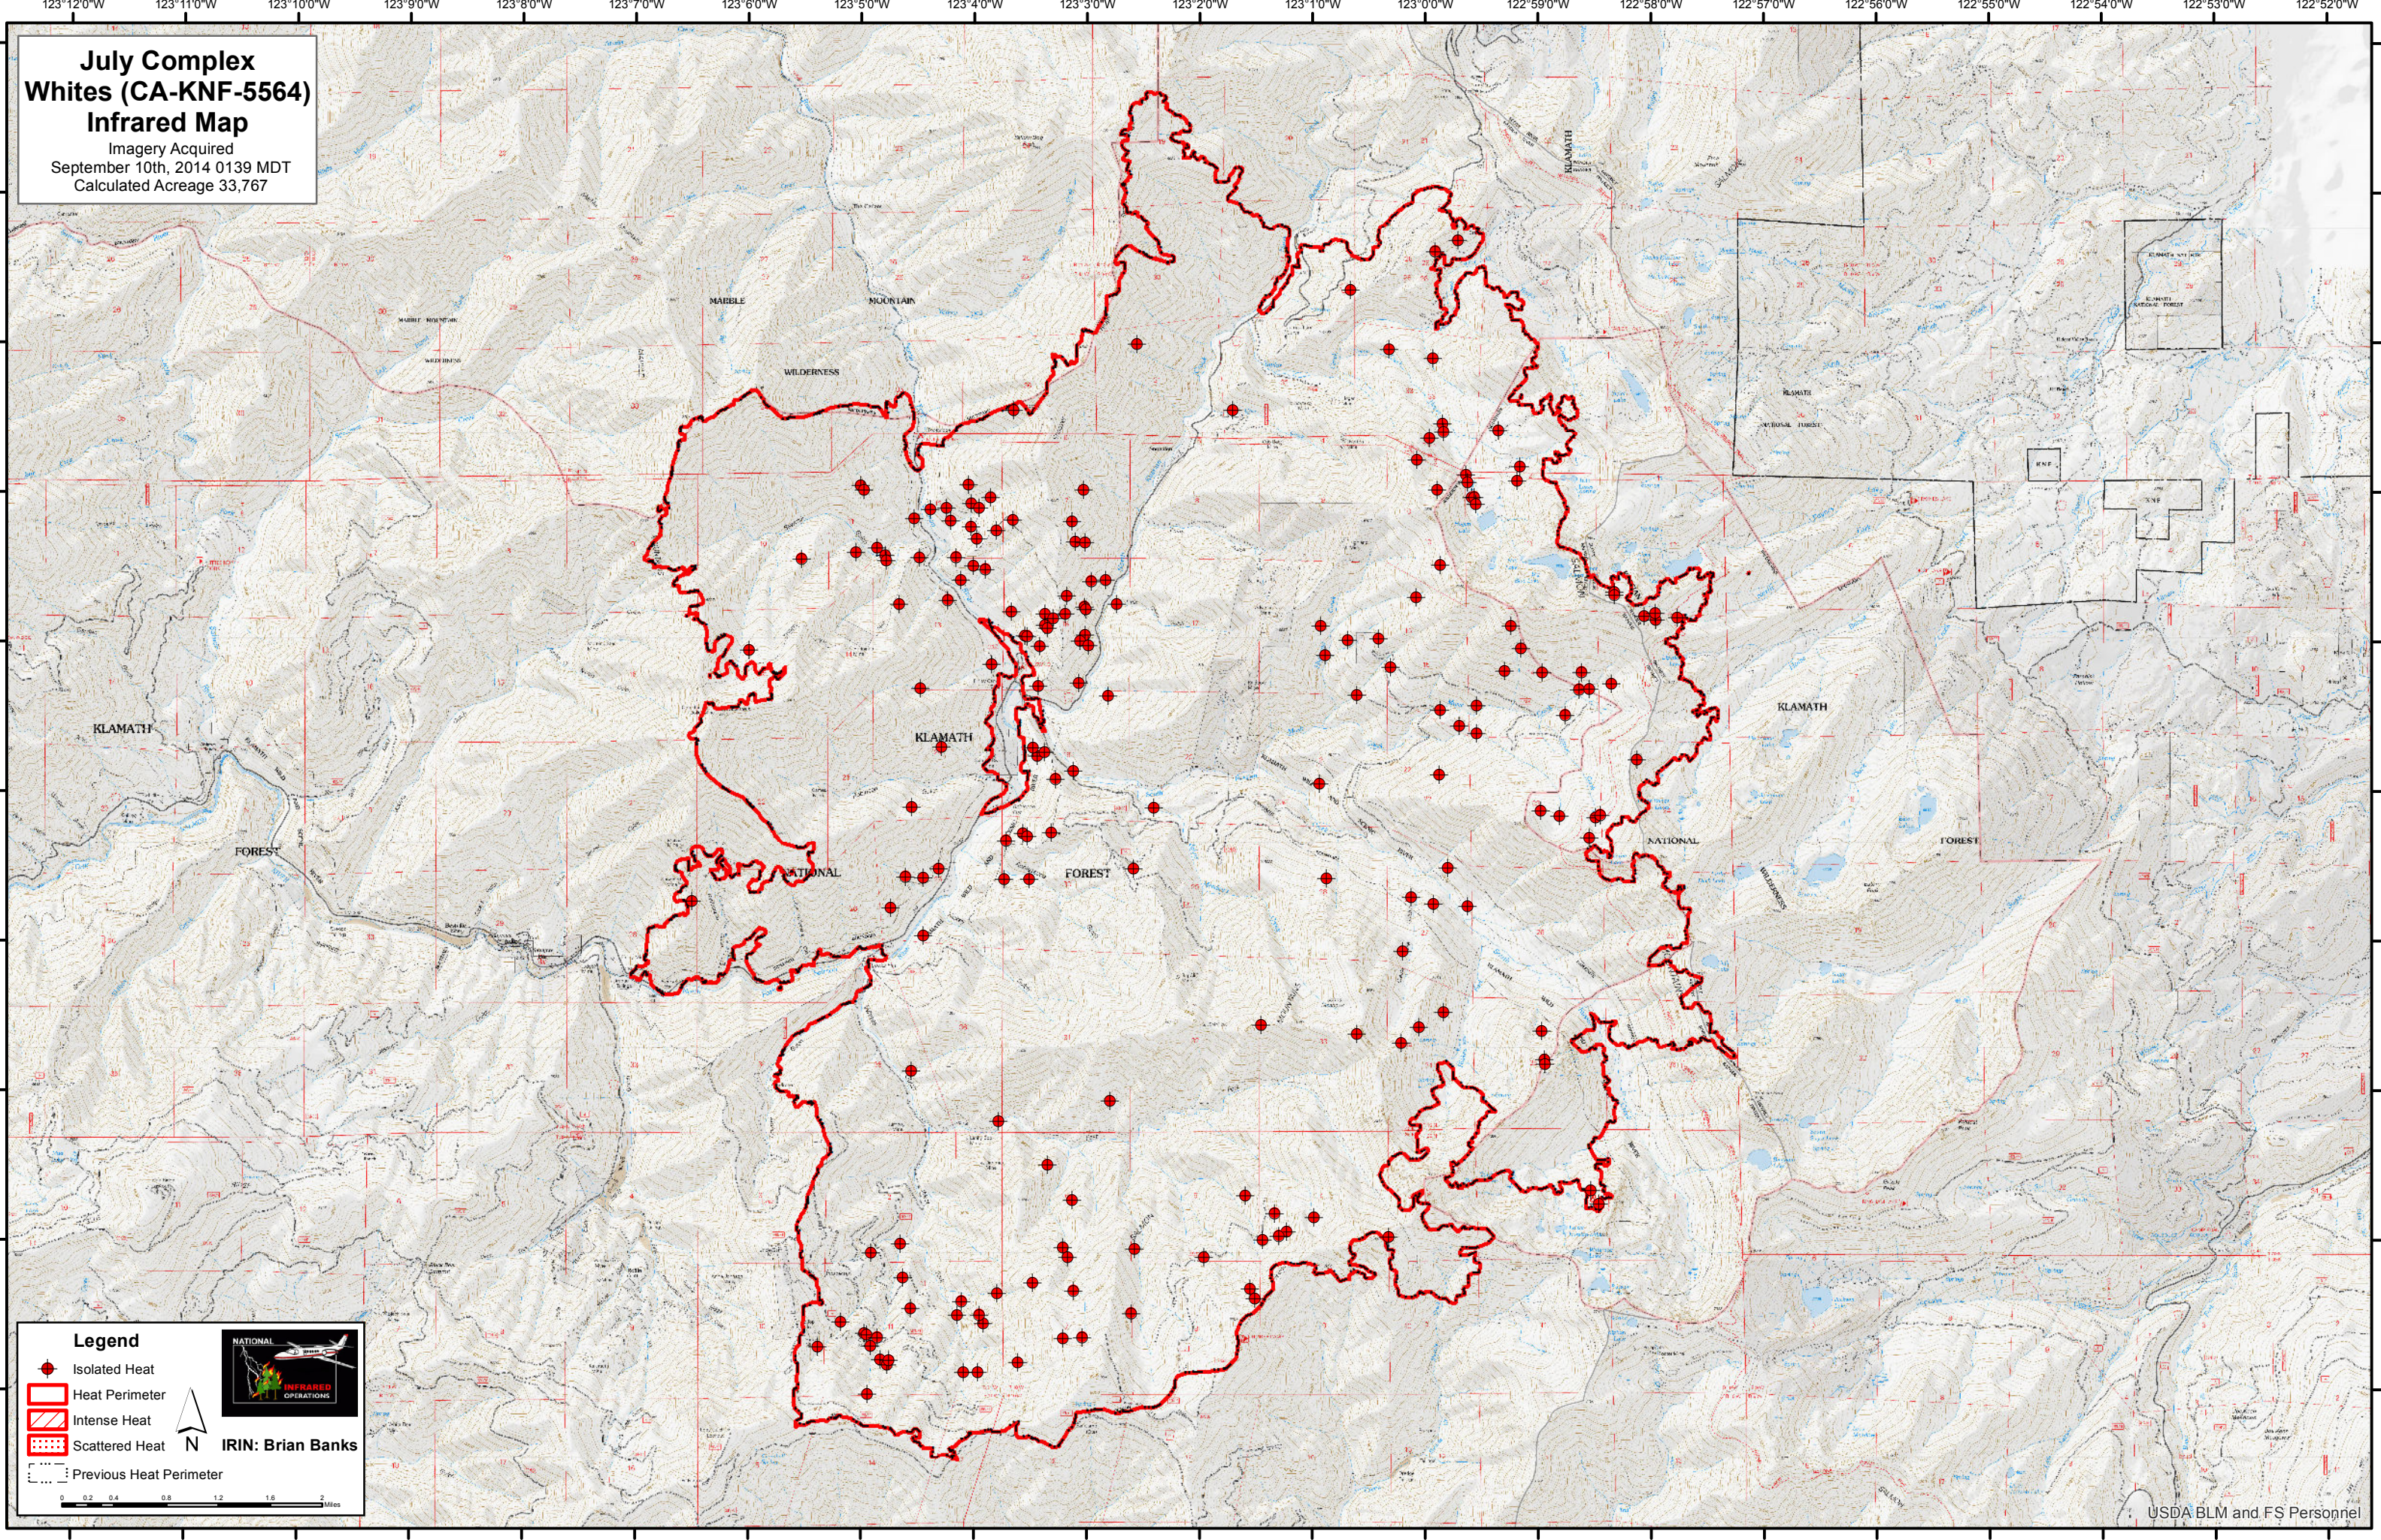

**July Complex
Whites (CA-KNF-5564)
Infrared Map**
Imagery Acquired
September 10th, 2014 0139 MDT
Calculated Acreage 33,767

Legend

- Isolated Heat
- Heat Perimeter
- Intense Heat
- Scattered Heat
- Previous Heat Perimeter

IRIN: Brian Banks

0 0.2 0.4 0.8 1.2 1.6 2 Miles