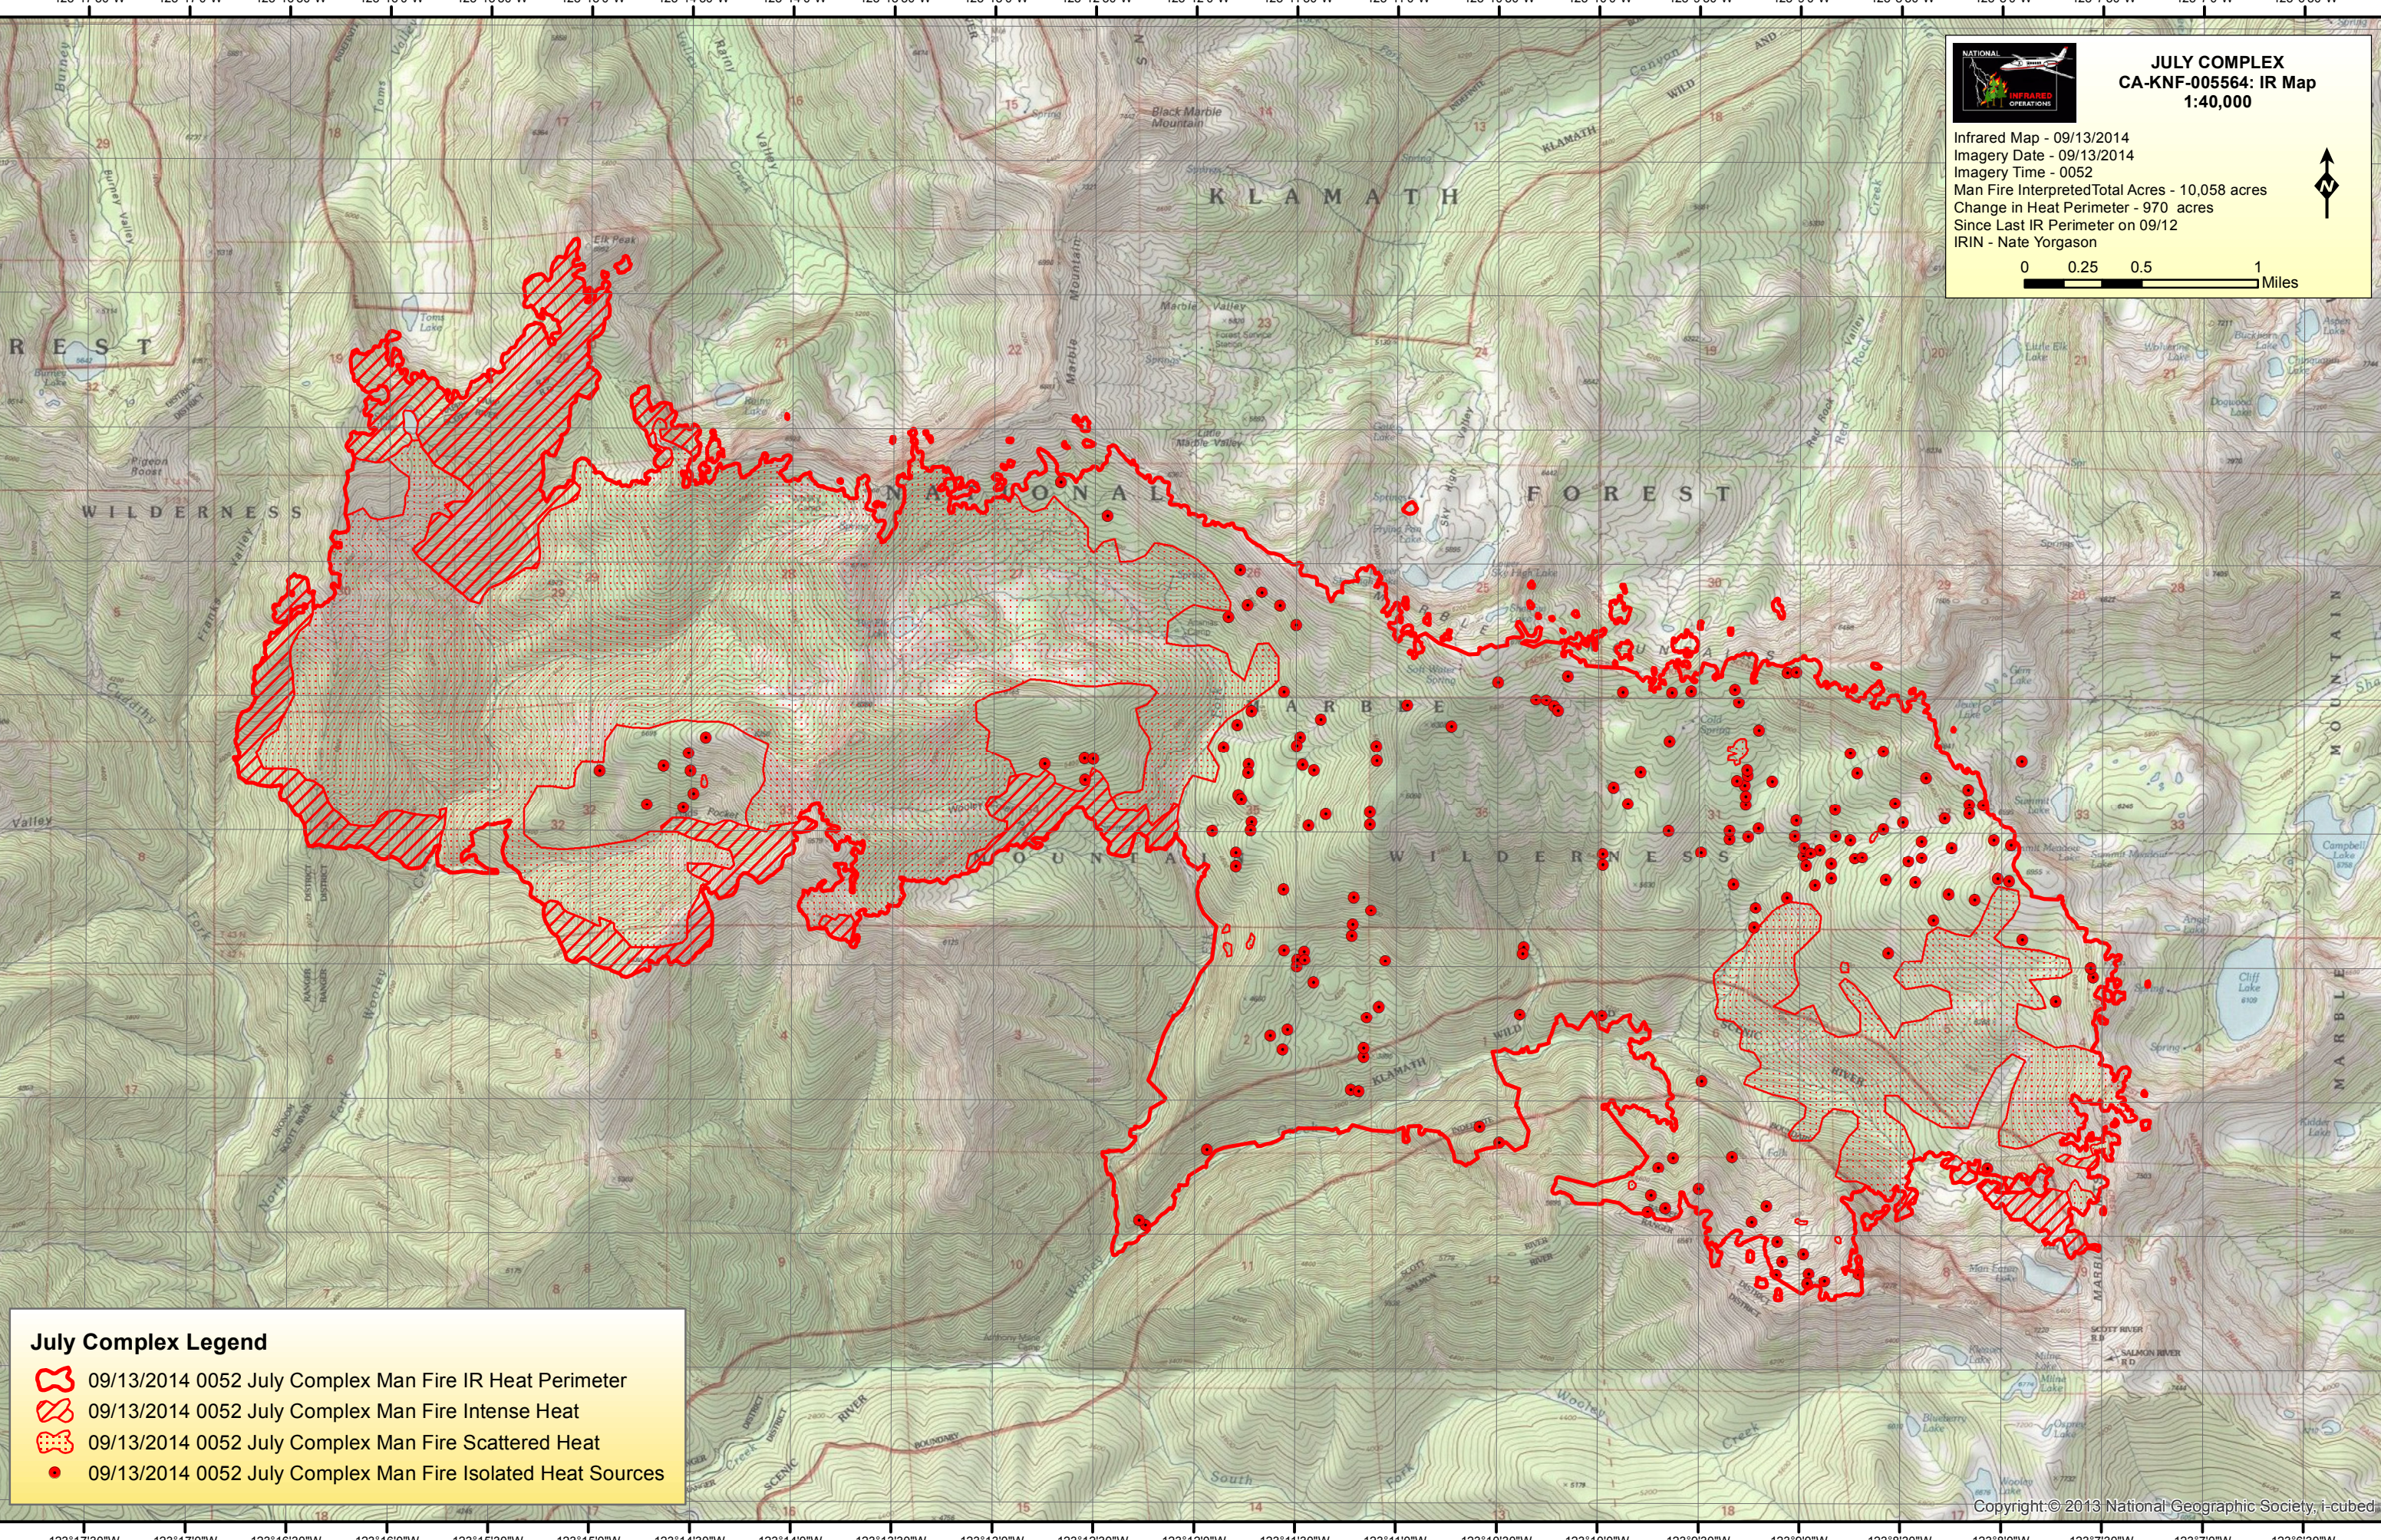

JULY COMPLEX
CA-KNF-005564: IR Map
1:40,000

Infrared Map - 09/13/2014
 Imagery Date - 09/13/2014
 Imagery Time - 0052
 Man Fire Interpreted Total Acres - 10,058 acres
 Change in Heat Perimeter - 970 acres
 Since Last IR Perimeter on 09/12
 IRIN - Nate Yorgason

July Complex Legend

-  09/13/2014 0052 July Complex Man Fire IR Heat Perimeter
-  09/13/2014 0052 July Complex Man Fire Intense Heat
-  09/13/2014 0052 July Complex Man Fire Scattered Heat
-  09/13/2014 0052 July Complex Man Fire Isolated Heat Sources