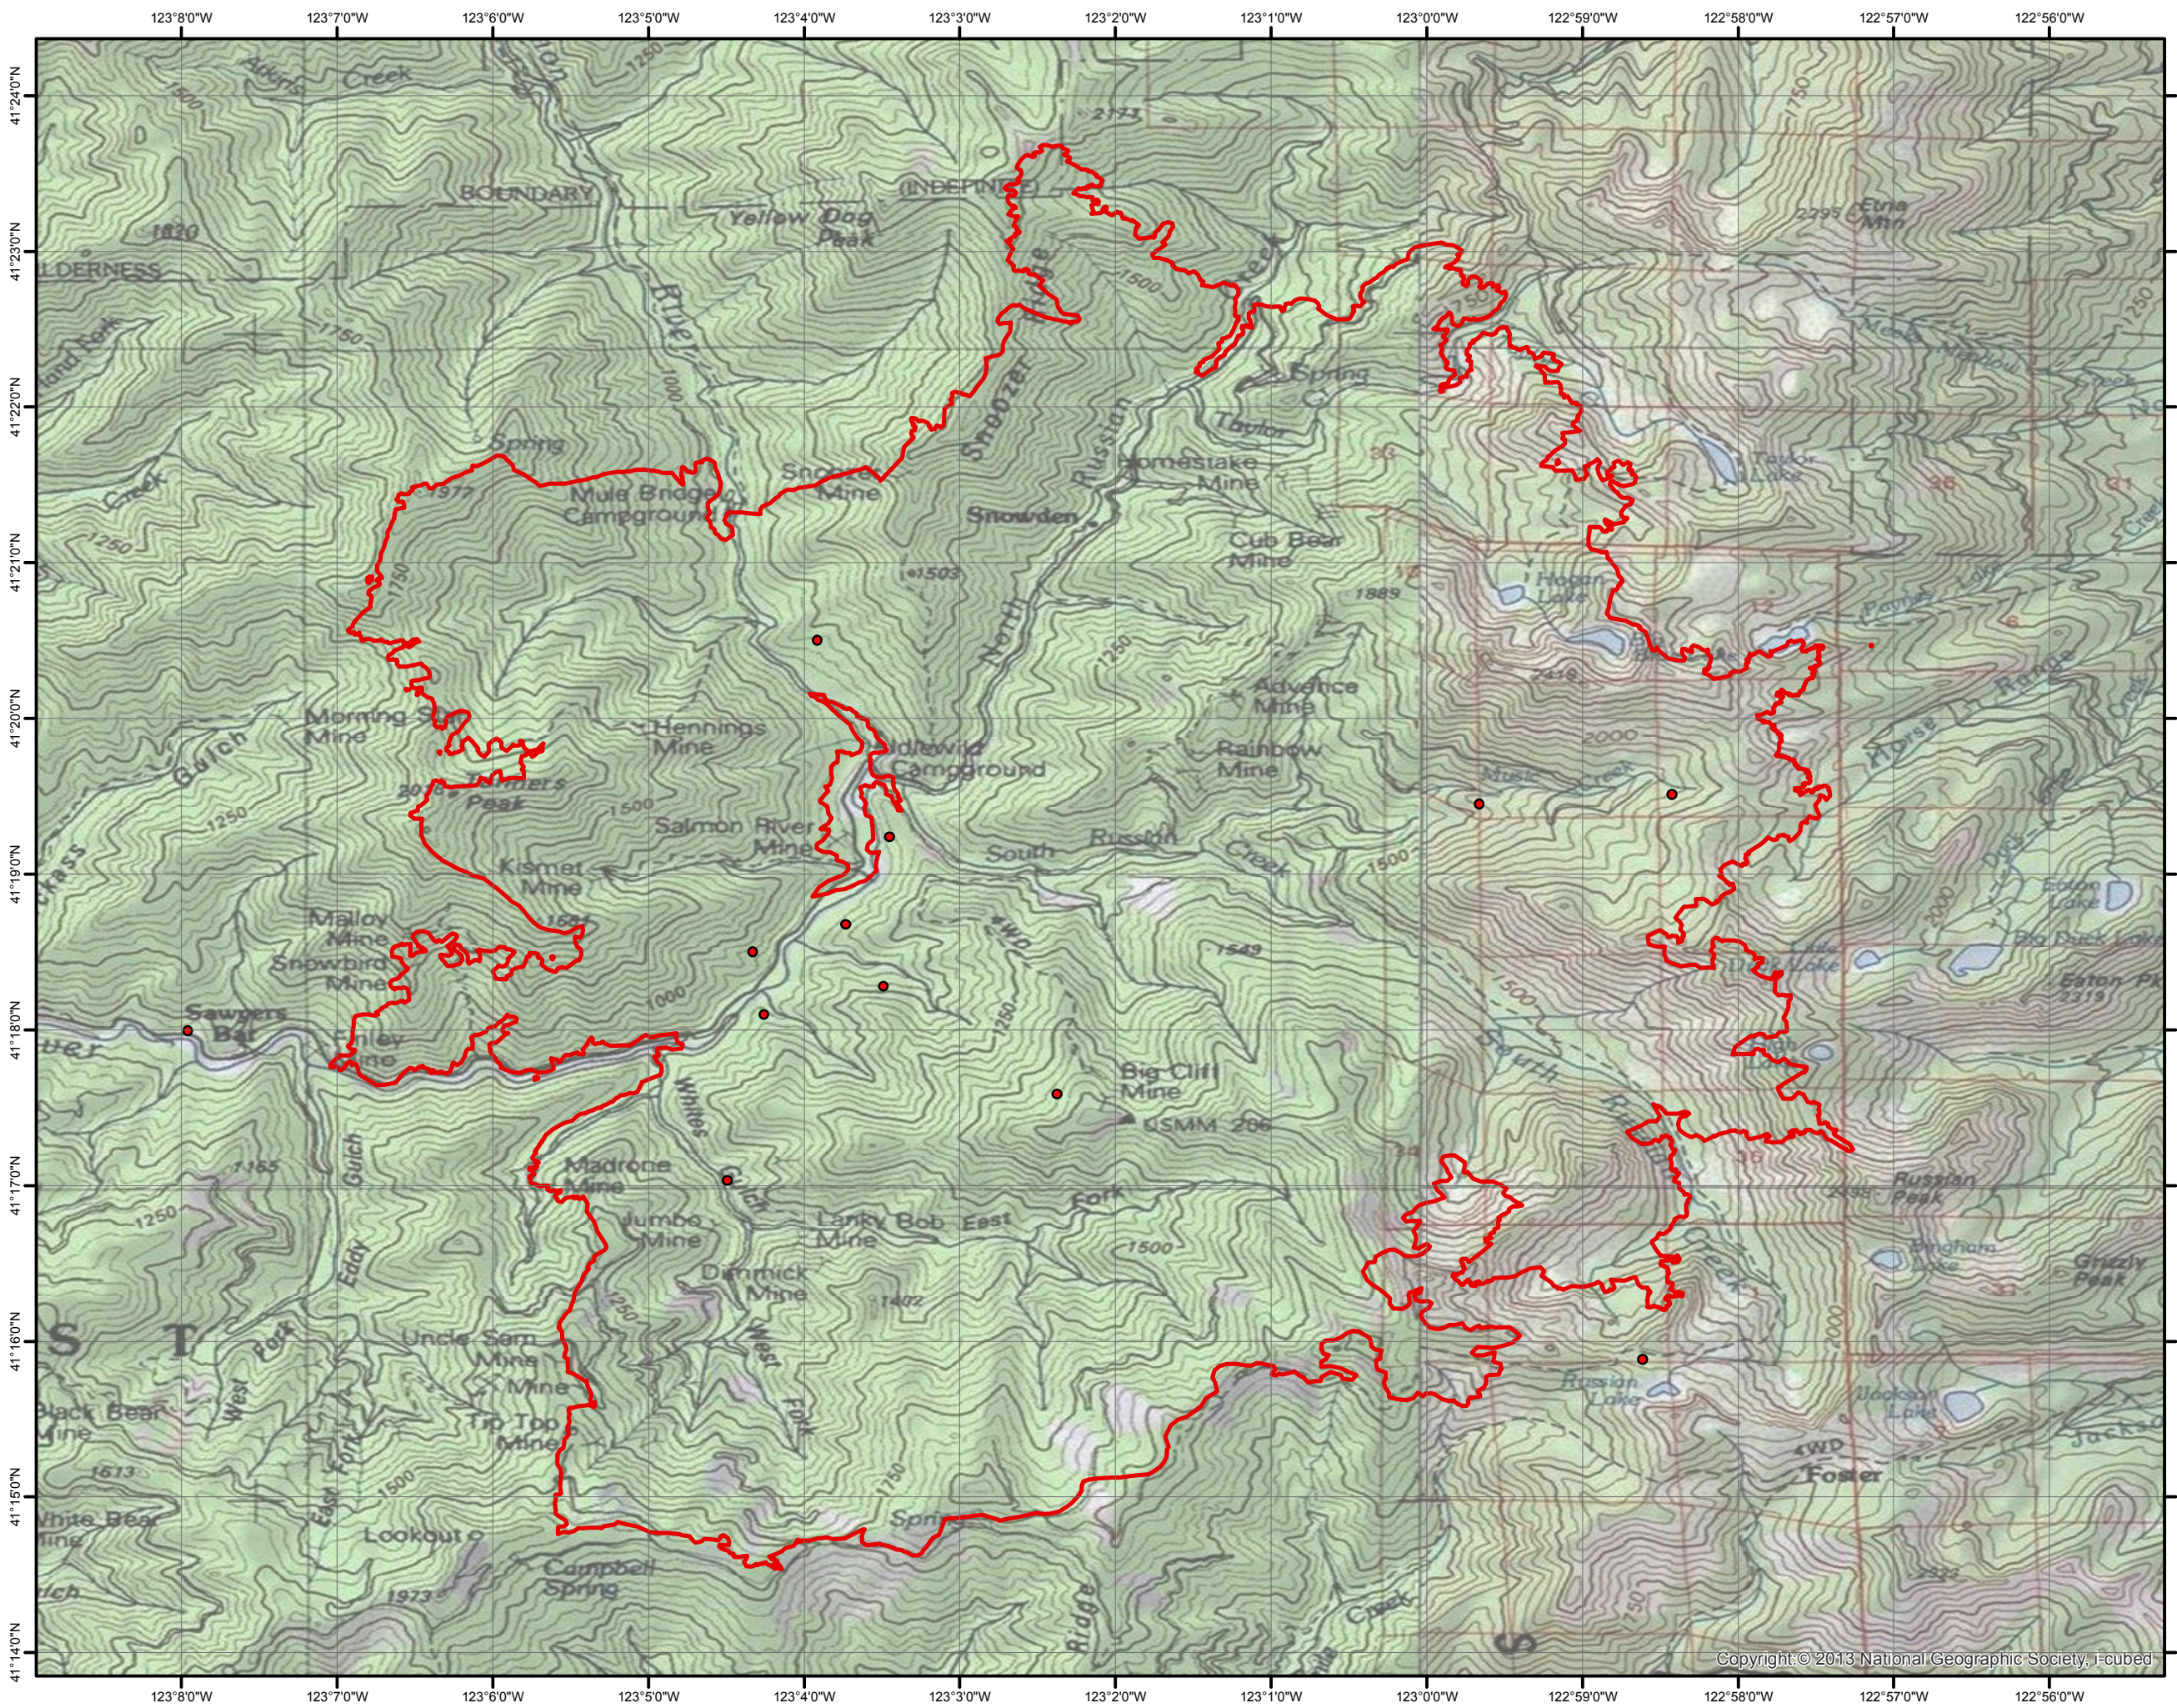

July Complex (White) Fire Infrared Heat Sources

1:75,000

- Heat Perimeter
- Intense Heat Areas
- Scattered Heat Areas
- Isolated Heat Sources

GCS North American 1983

IR Interpreter: Brian Monroe
IR interpreted acres: 33,768
Date: 10/14/2014
Time received the Image: 2325 hrs