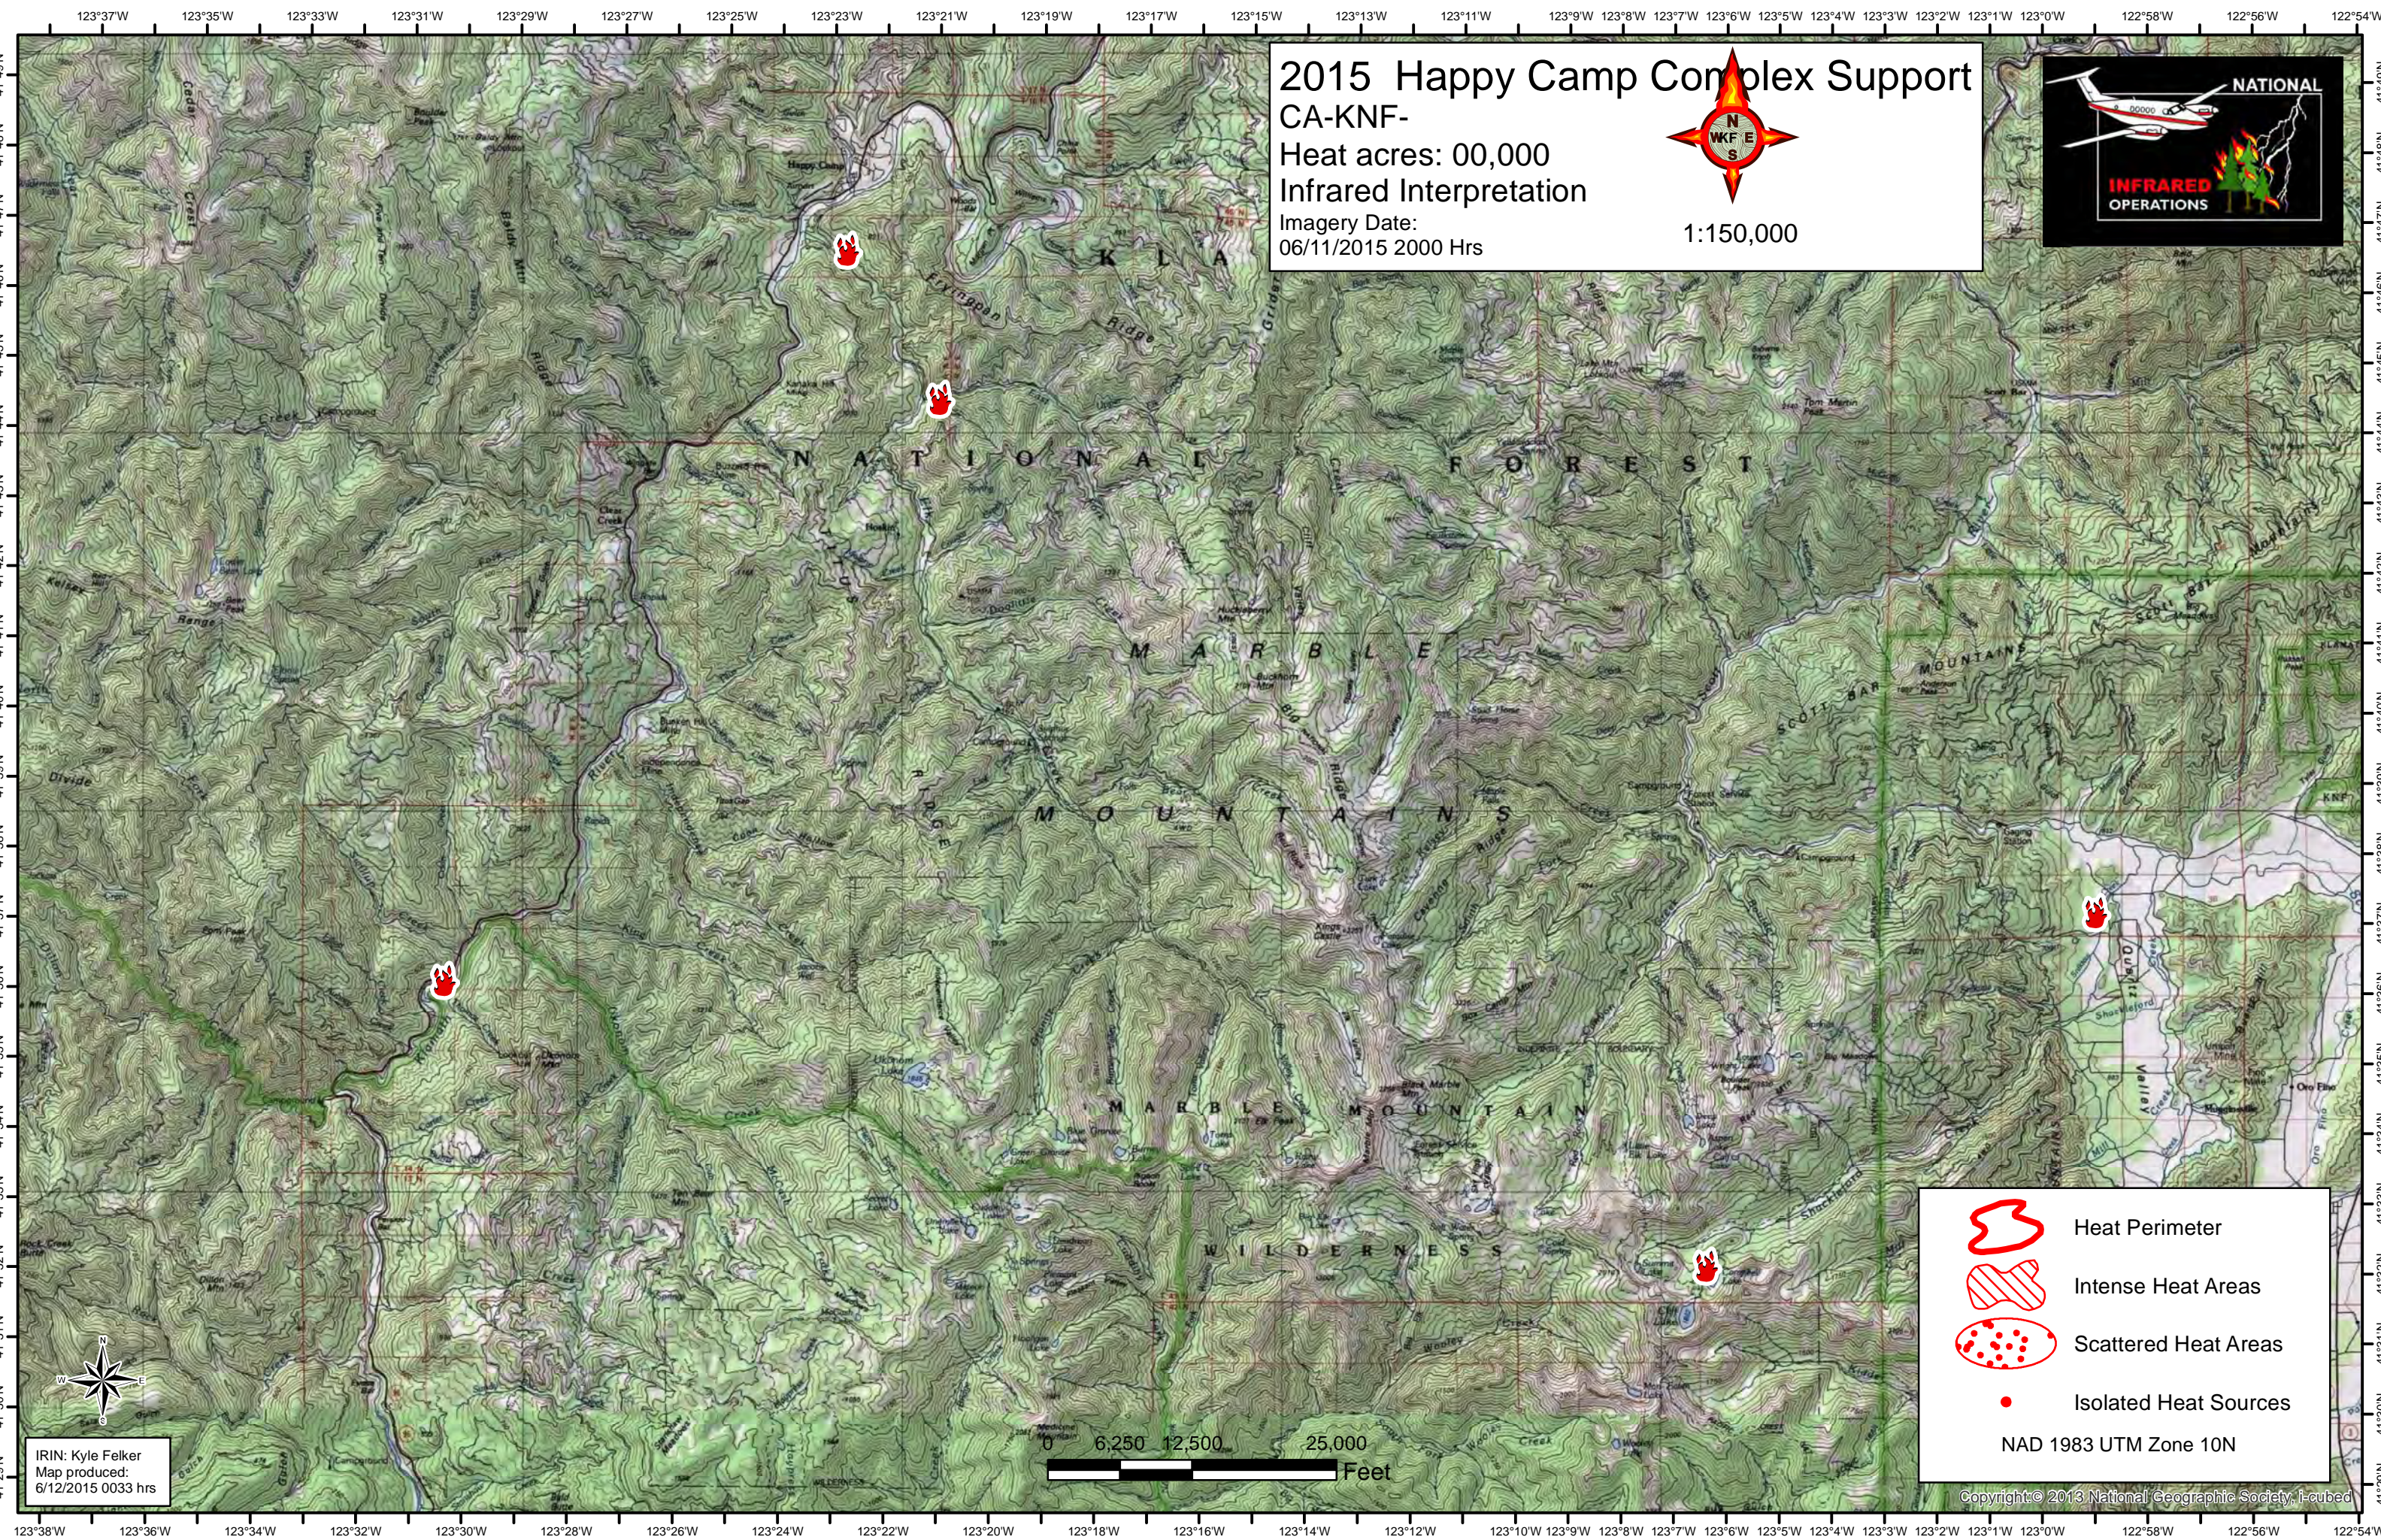

2015 Happy Camp Complex Support
 CA-KNF-
 Heat acres: 00,000
 Infrared Interpretation
 Imagery Date:
 06/11/2015 2000 Hrs

1:150,000

-  Heat Perimeter
 -  Intense Heat Areas
 -  Scattered Heat Areas
 -  Isolated Heat Sources
- NAD 1983 UTM Zone 10N

IRIN: Kyle Felker
 Map produced:
 6/12/2015 0033 hrs