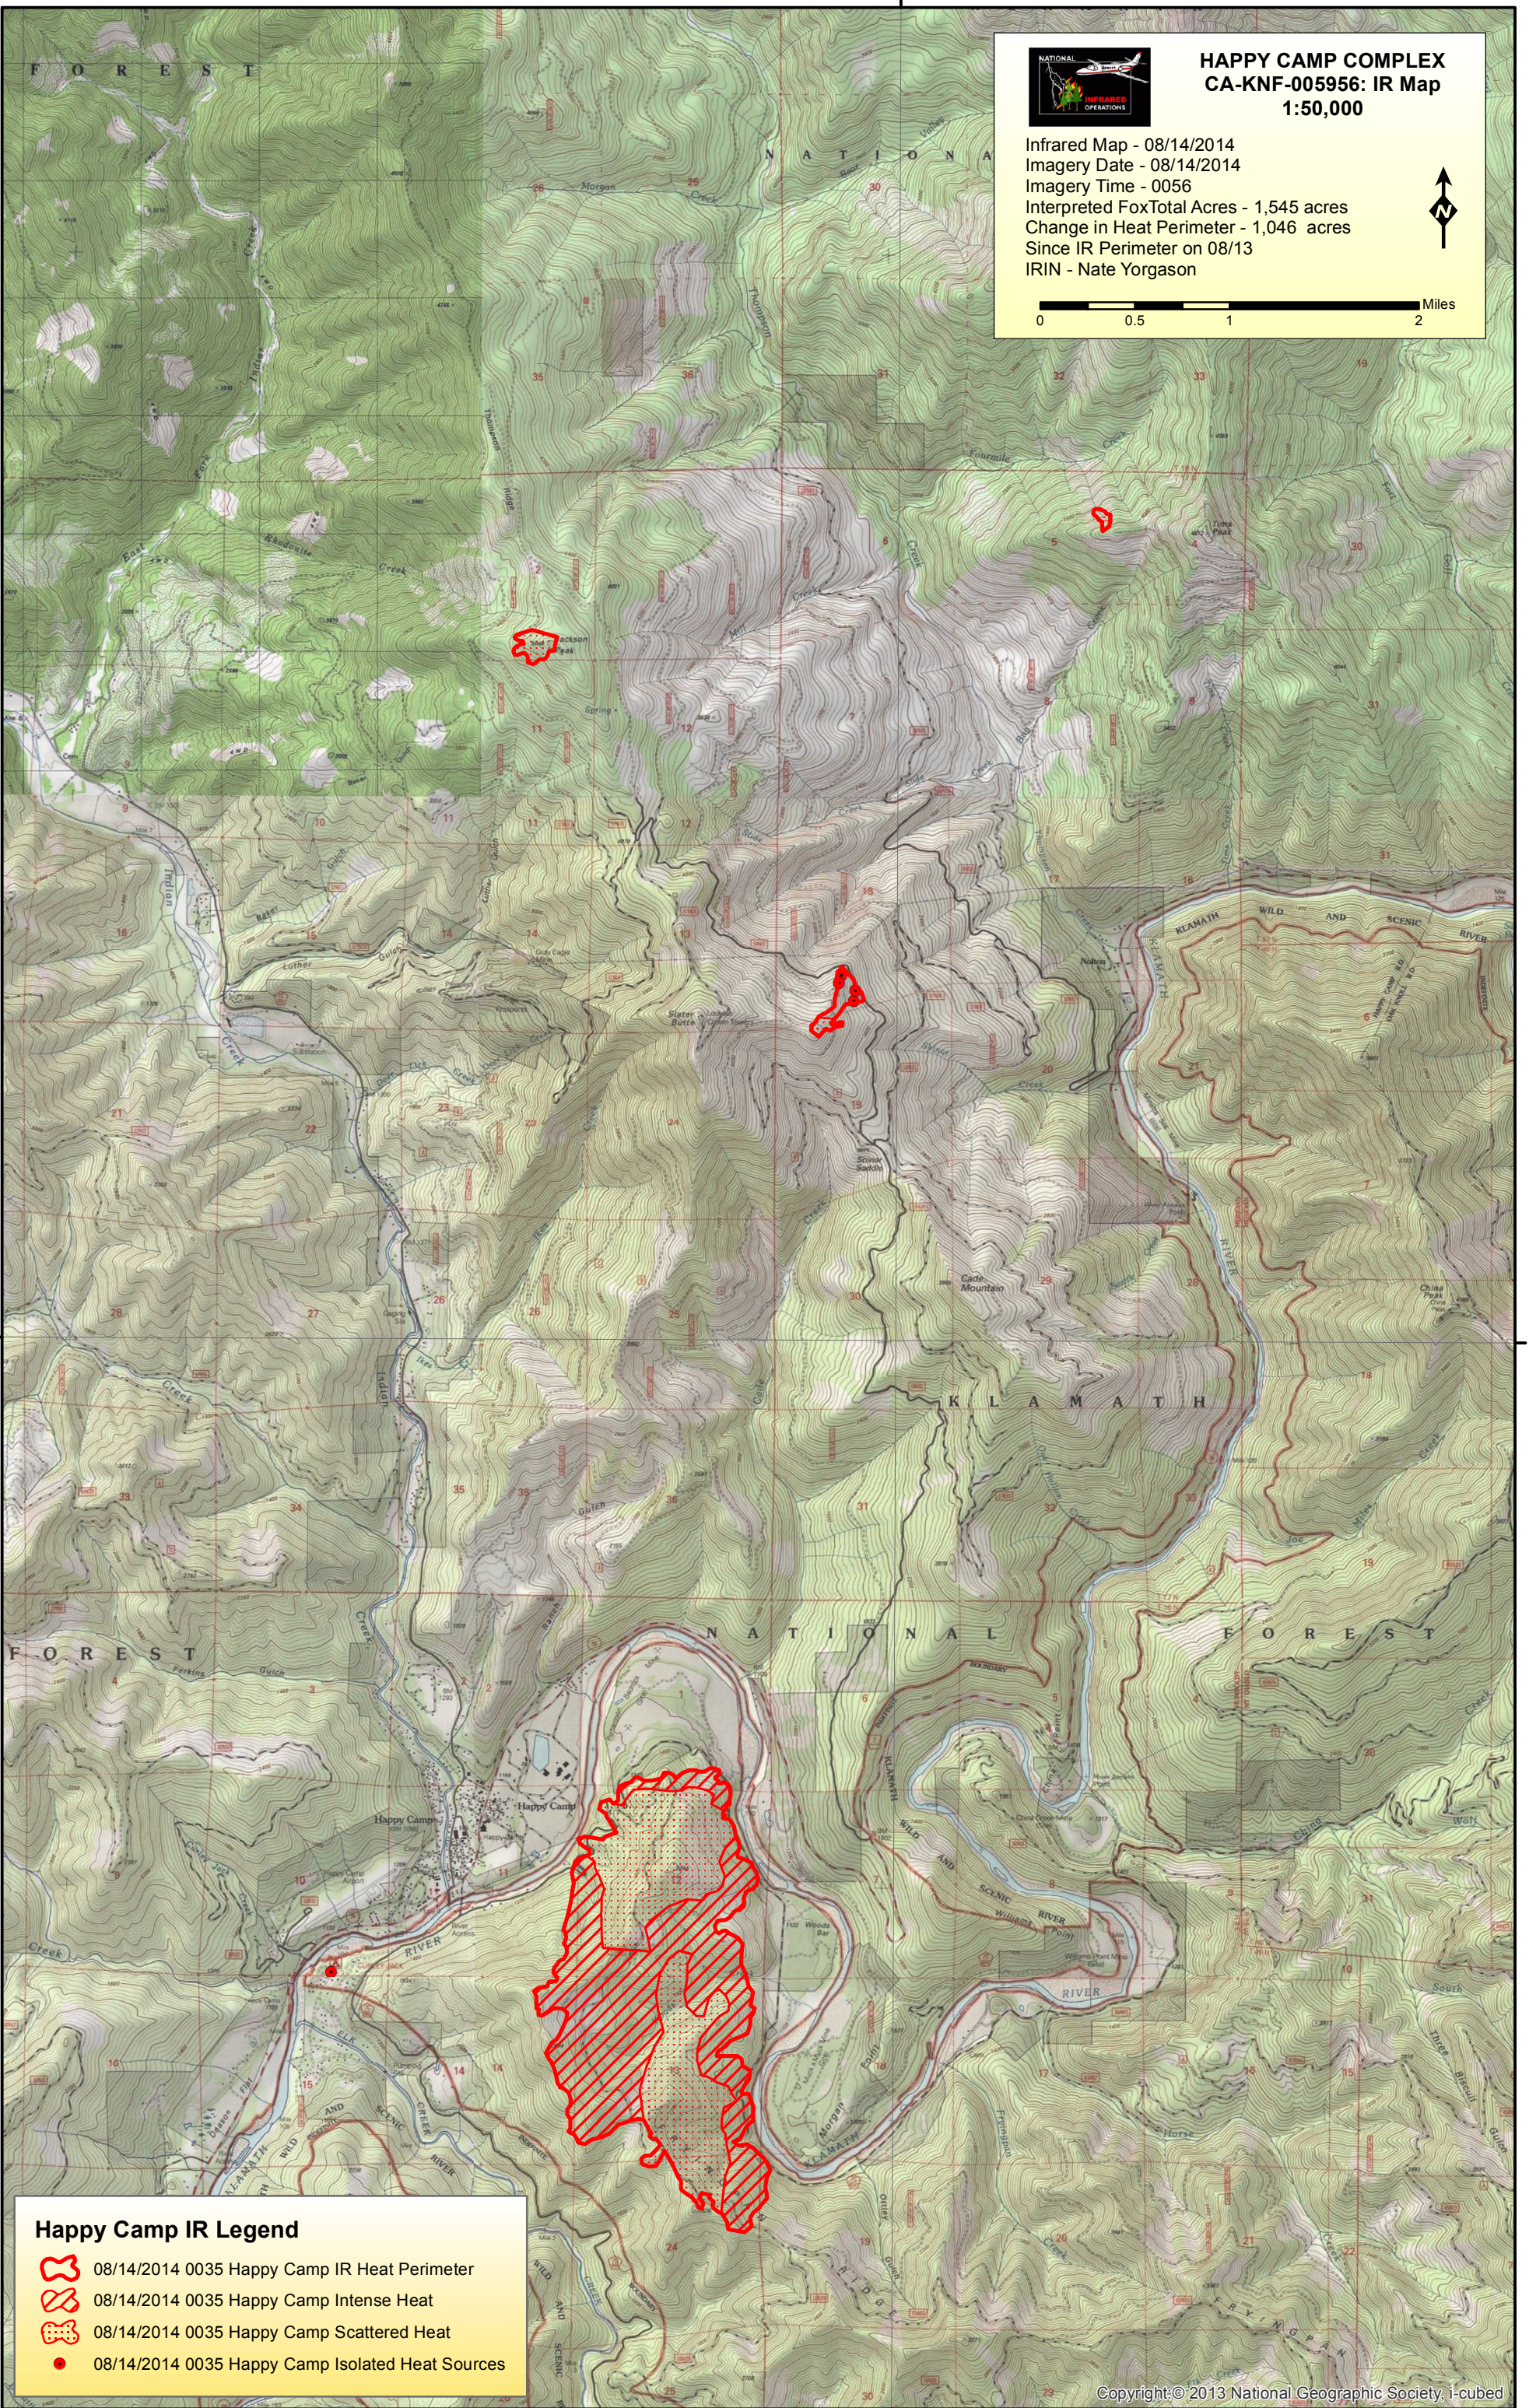

### HAPPY CAMP COMPLEX CA-KNF-005956: IR Map 1:50,000

Infrared Map - 08/14/2014  
Imagery Date - 08/14/2014  
Imagery Time - 0056  
Interpreted FoxTotal Acres - 1,545 acres  
Change in Heat Perimeter - 1,046 acres  
Since IR Perimeter on 08/13  
IRIN - Nate Yorgason

#### Happy Camp IR Legend

-  08/14/2014 0035 Happy Camp IR Heat Perimeter
-  08/14/2014 0035 Happy Camp Intense Heat
-  08/14/2014 0035 Happy Camp Scattered Heat
-  08/14/2014 0035 Happy Camp Isolated Heat Sources