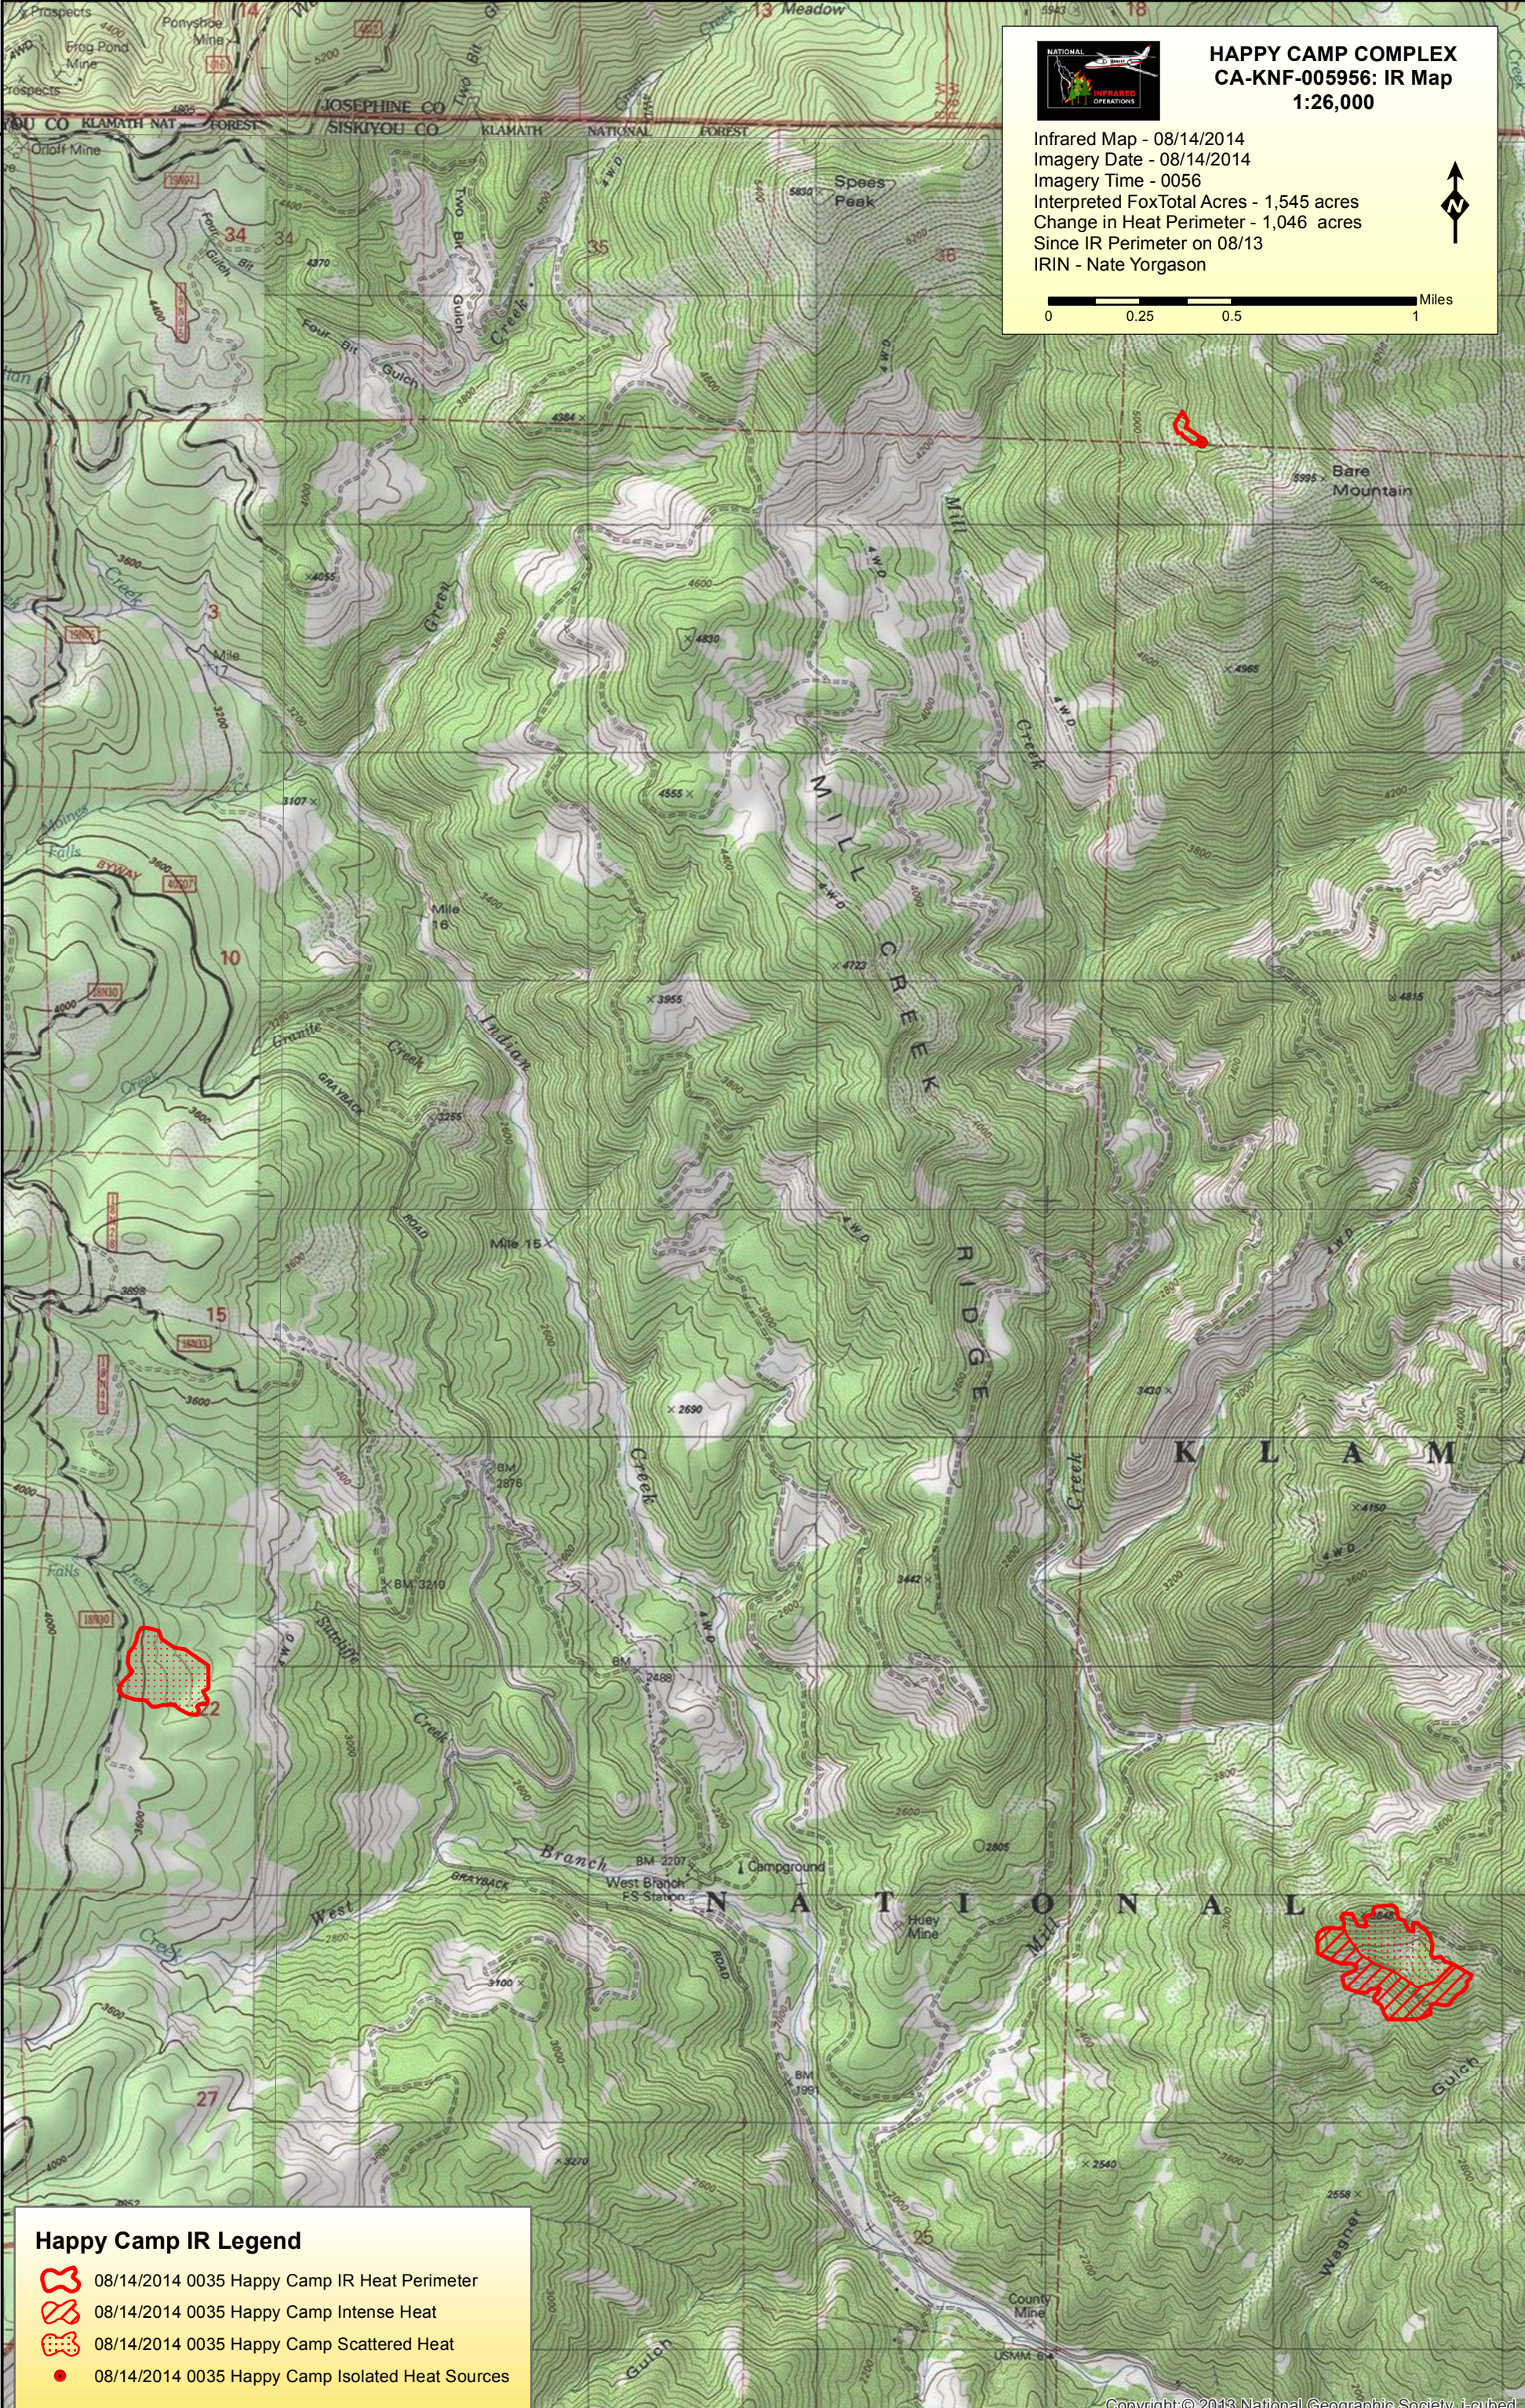

### HAPPY CAMP COMPLEX CA-KNF-005956: IR Map 1:26,000

Infrared Map - 08/14/2014  
Imagery Date - 08/14/2014  
Imagery Time - 0056  
Interpreted FoxTotal Acres - 1,545 acres  
Change in Heat Perimeter - 1,046 acres  
Since IR Perimeter on 08/13  
IRIN - Nate Yorgason

#### Happy Camp IR Legend

-  08/14/2014 0035 Happy Camp IR Heat Perimeter
-  08/14/2014 0035 Happy Camp Intense Heat
-  08/14/2014 0035 Happy Camp Scattered Heat
-  08/14/2014 0035 Happy Camp Isolated Heat Sources