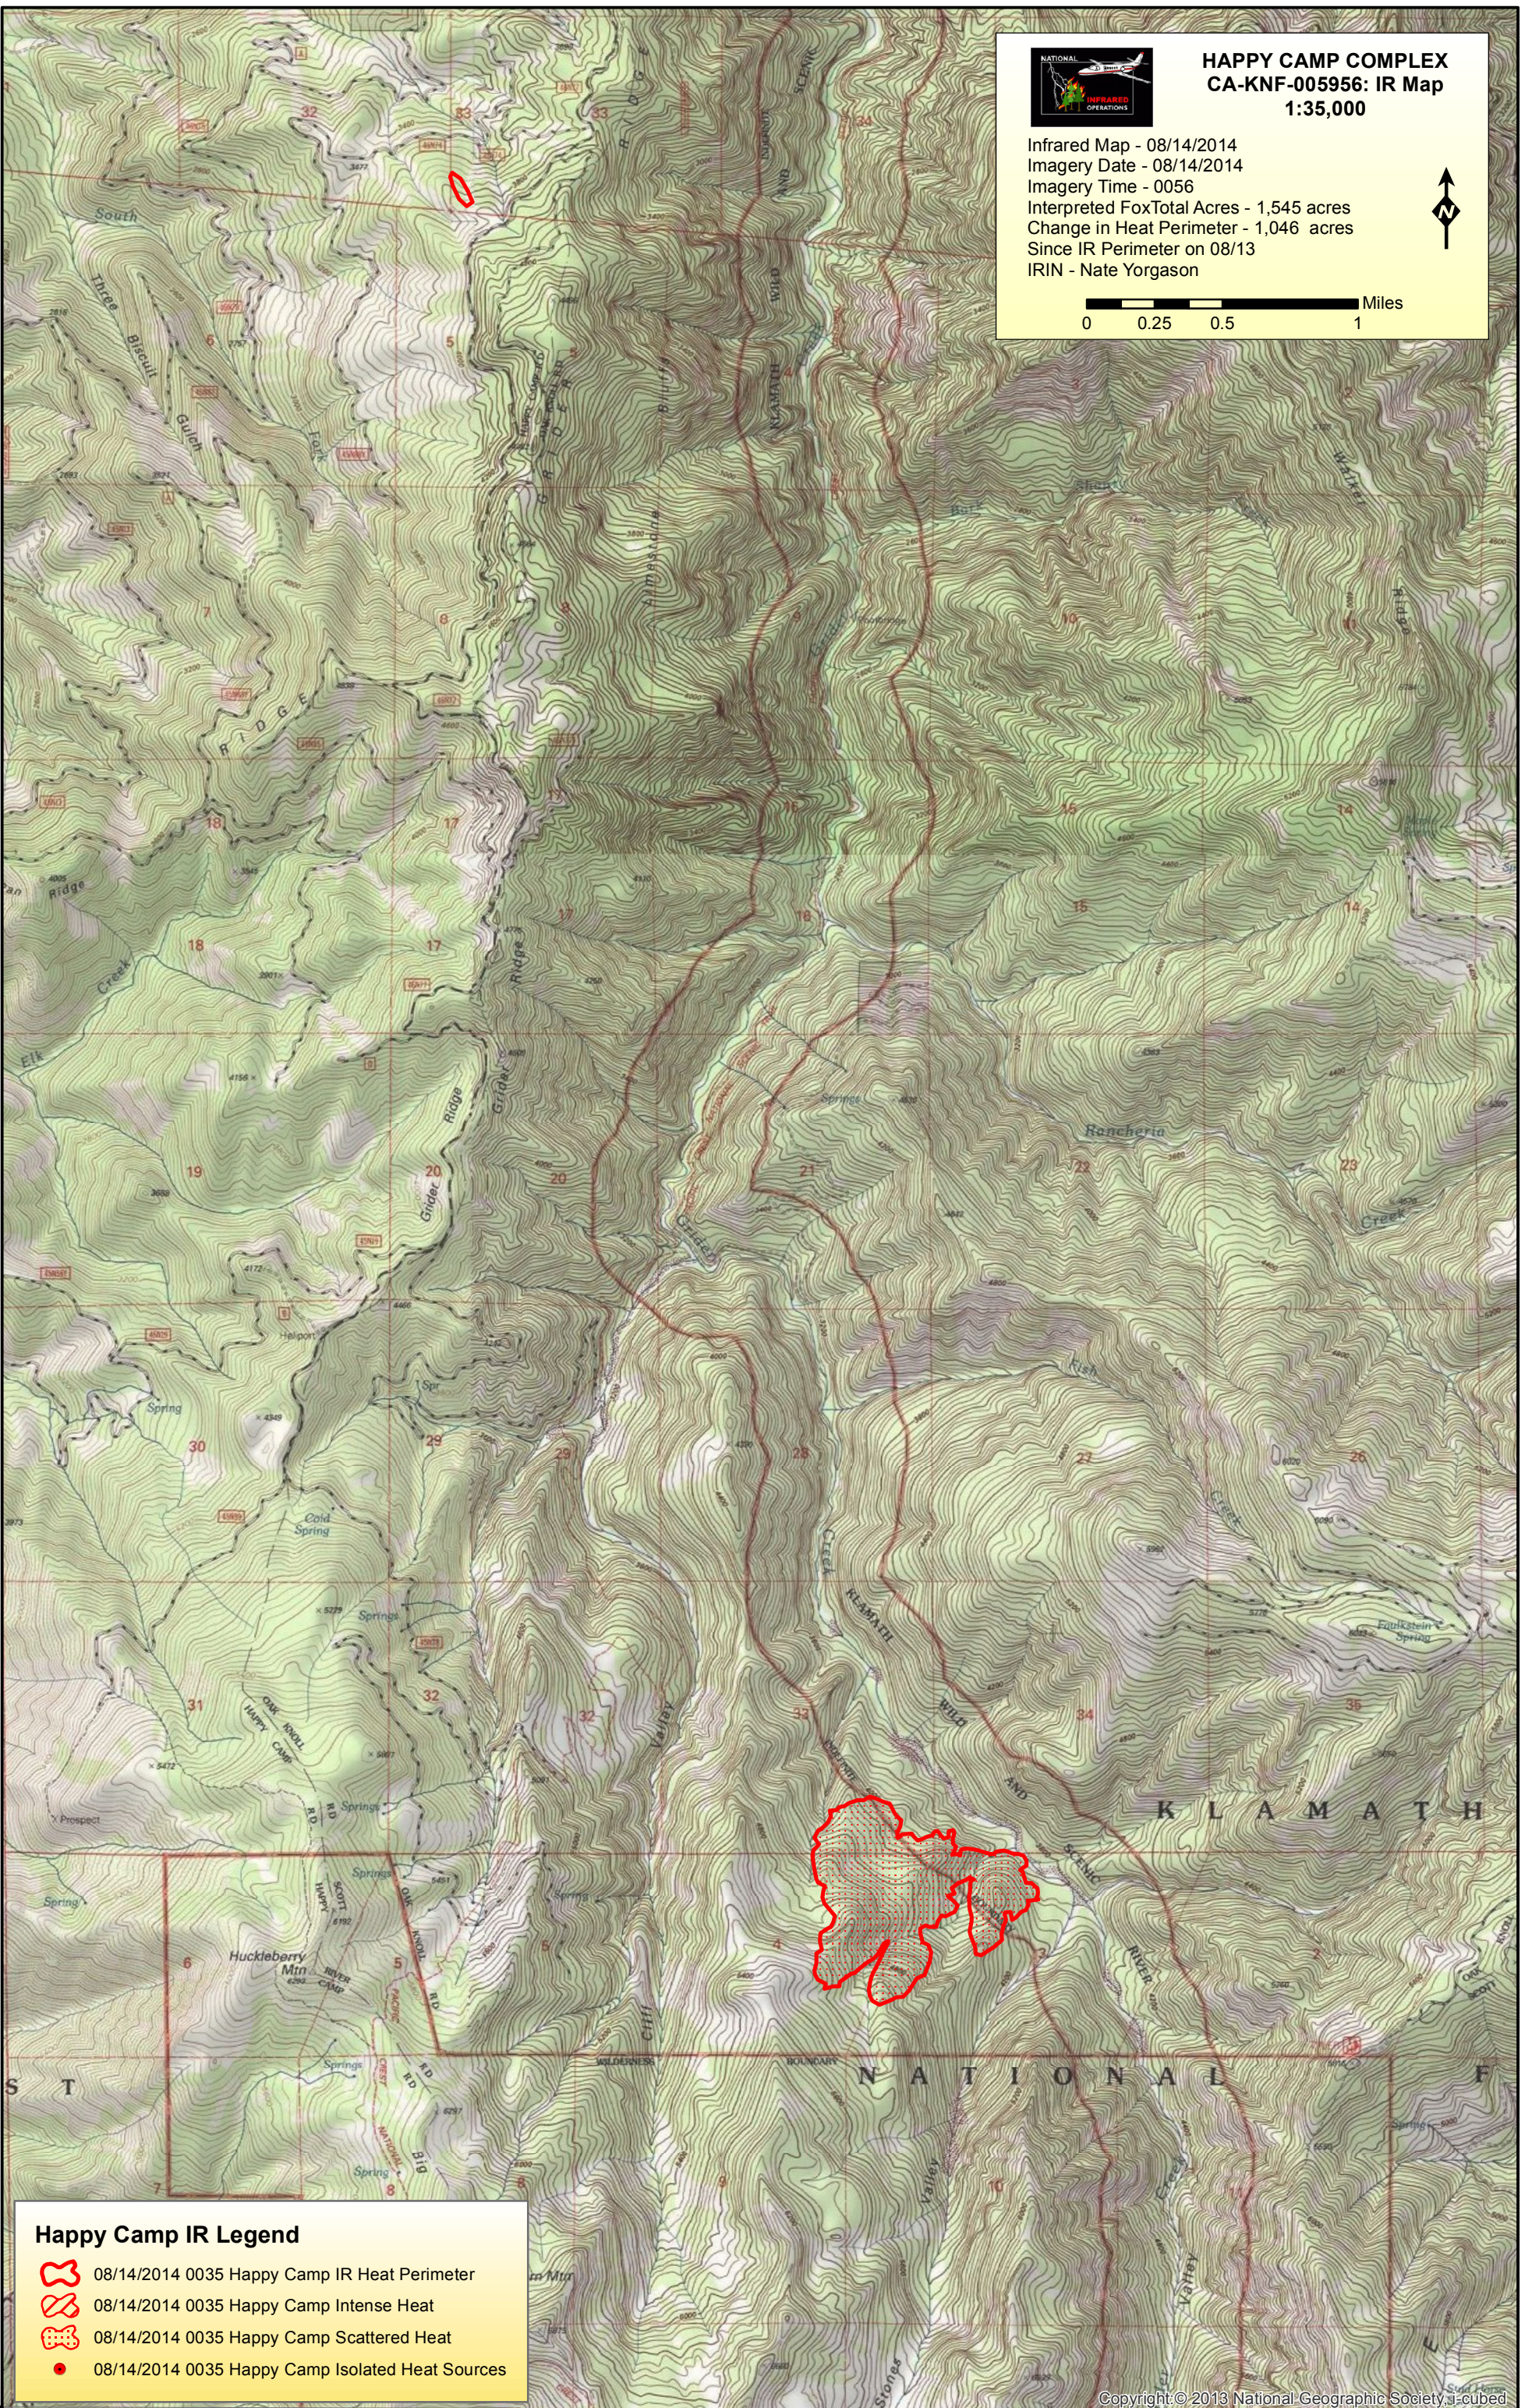

# HAPPY CAMP COMPLEX CA-KNF-005956: IR Map 1:35,000

Infrared Map - 08/14/2014  
Imagery Date - 08/14/2014  
Imagery Time - 0056  
Interpreted FoxTotal Acres - 1,545 acres  
Change in Heat Perimeter - 1,046 acres  
Since IR Perimeter on 08/13  
IRIN - Nate Yorgason

### Happy Camp IR Legend

-  08/14/2014 0035 Happy Camp IR Heat Perimeter
-  08/14/2014 0035 Happy Camp Intense Heat
-  08/14/2014 0035 Happy Camp Scattered Heat
-  08/14/2014 0035 Happy Camp Isolated Heat Sources