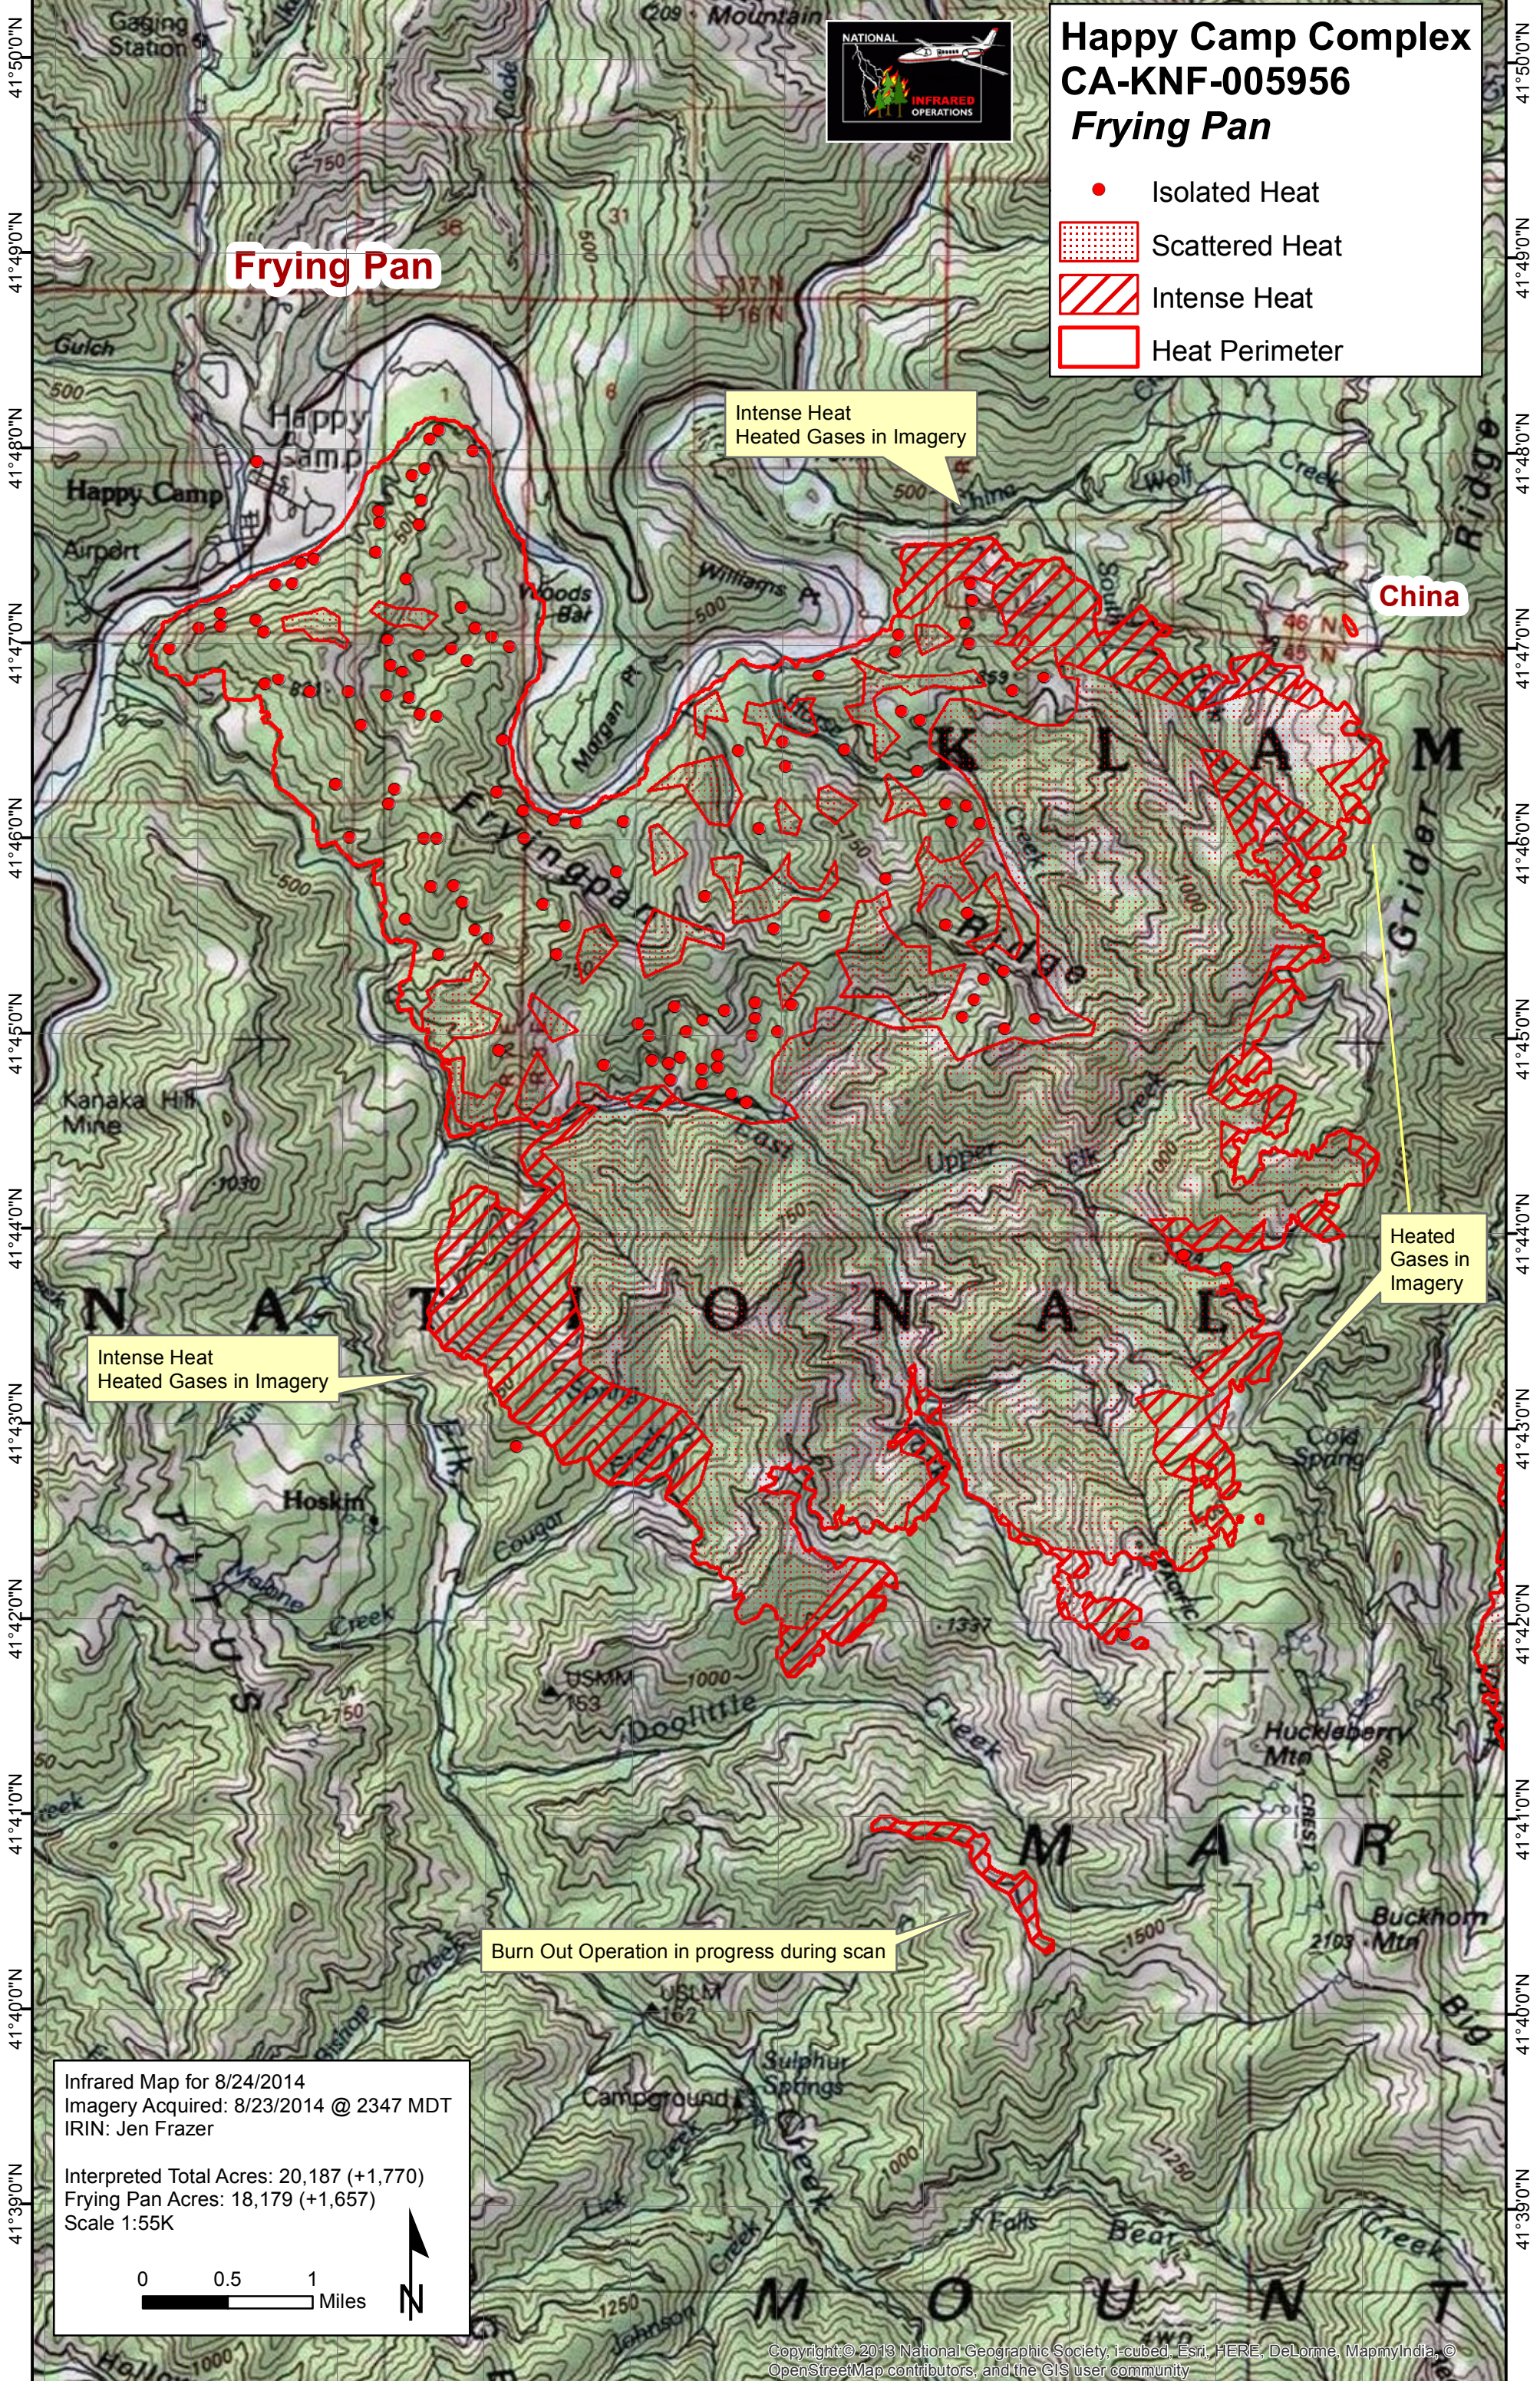

123°24'0"W 123°23'0"W 123°22'0"W 123°21'0"W 123°20'0"W 123°19'0"W 123°18'0"W 123°17'0"W 123°16'0"W 123°15'0"W

**Happy Camp Complex
CA-KNF-005956
Frying Pan**

- Isolated Heat
- ▨ Scattered Heat
- ▨ Intense Heat
- ▭ Heat Perimeter

Frying Pan

Intense Heat
Heated Gases in Imagery

China

Intense Heat
Heated Gases in Imagery

Heated Gases in
Imagery

Burn Out Operation in progress during scan

Infrared Map for 8/24/2014
Imagery Acquired: 8/23/2014 @ 2347 MDT
IRIN: Jen Frazer

Interpreted Total Acres: 20,187 (+1,770)
Frying Pan Acres: 18,179 (+1,657)
Scale 1:55K

0 0.5 1 Miles

123°24'0"W 123°23'0"W 123°22'0"W 123°21'0"W 123°20'0"W 123°19'0"W 123°18'0"W 123°17'0"W 123°16'0"W 123°15'0"W