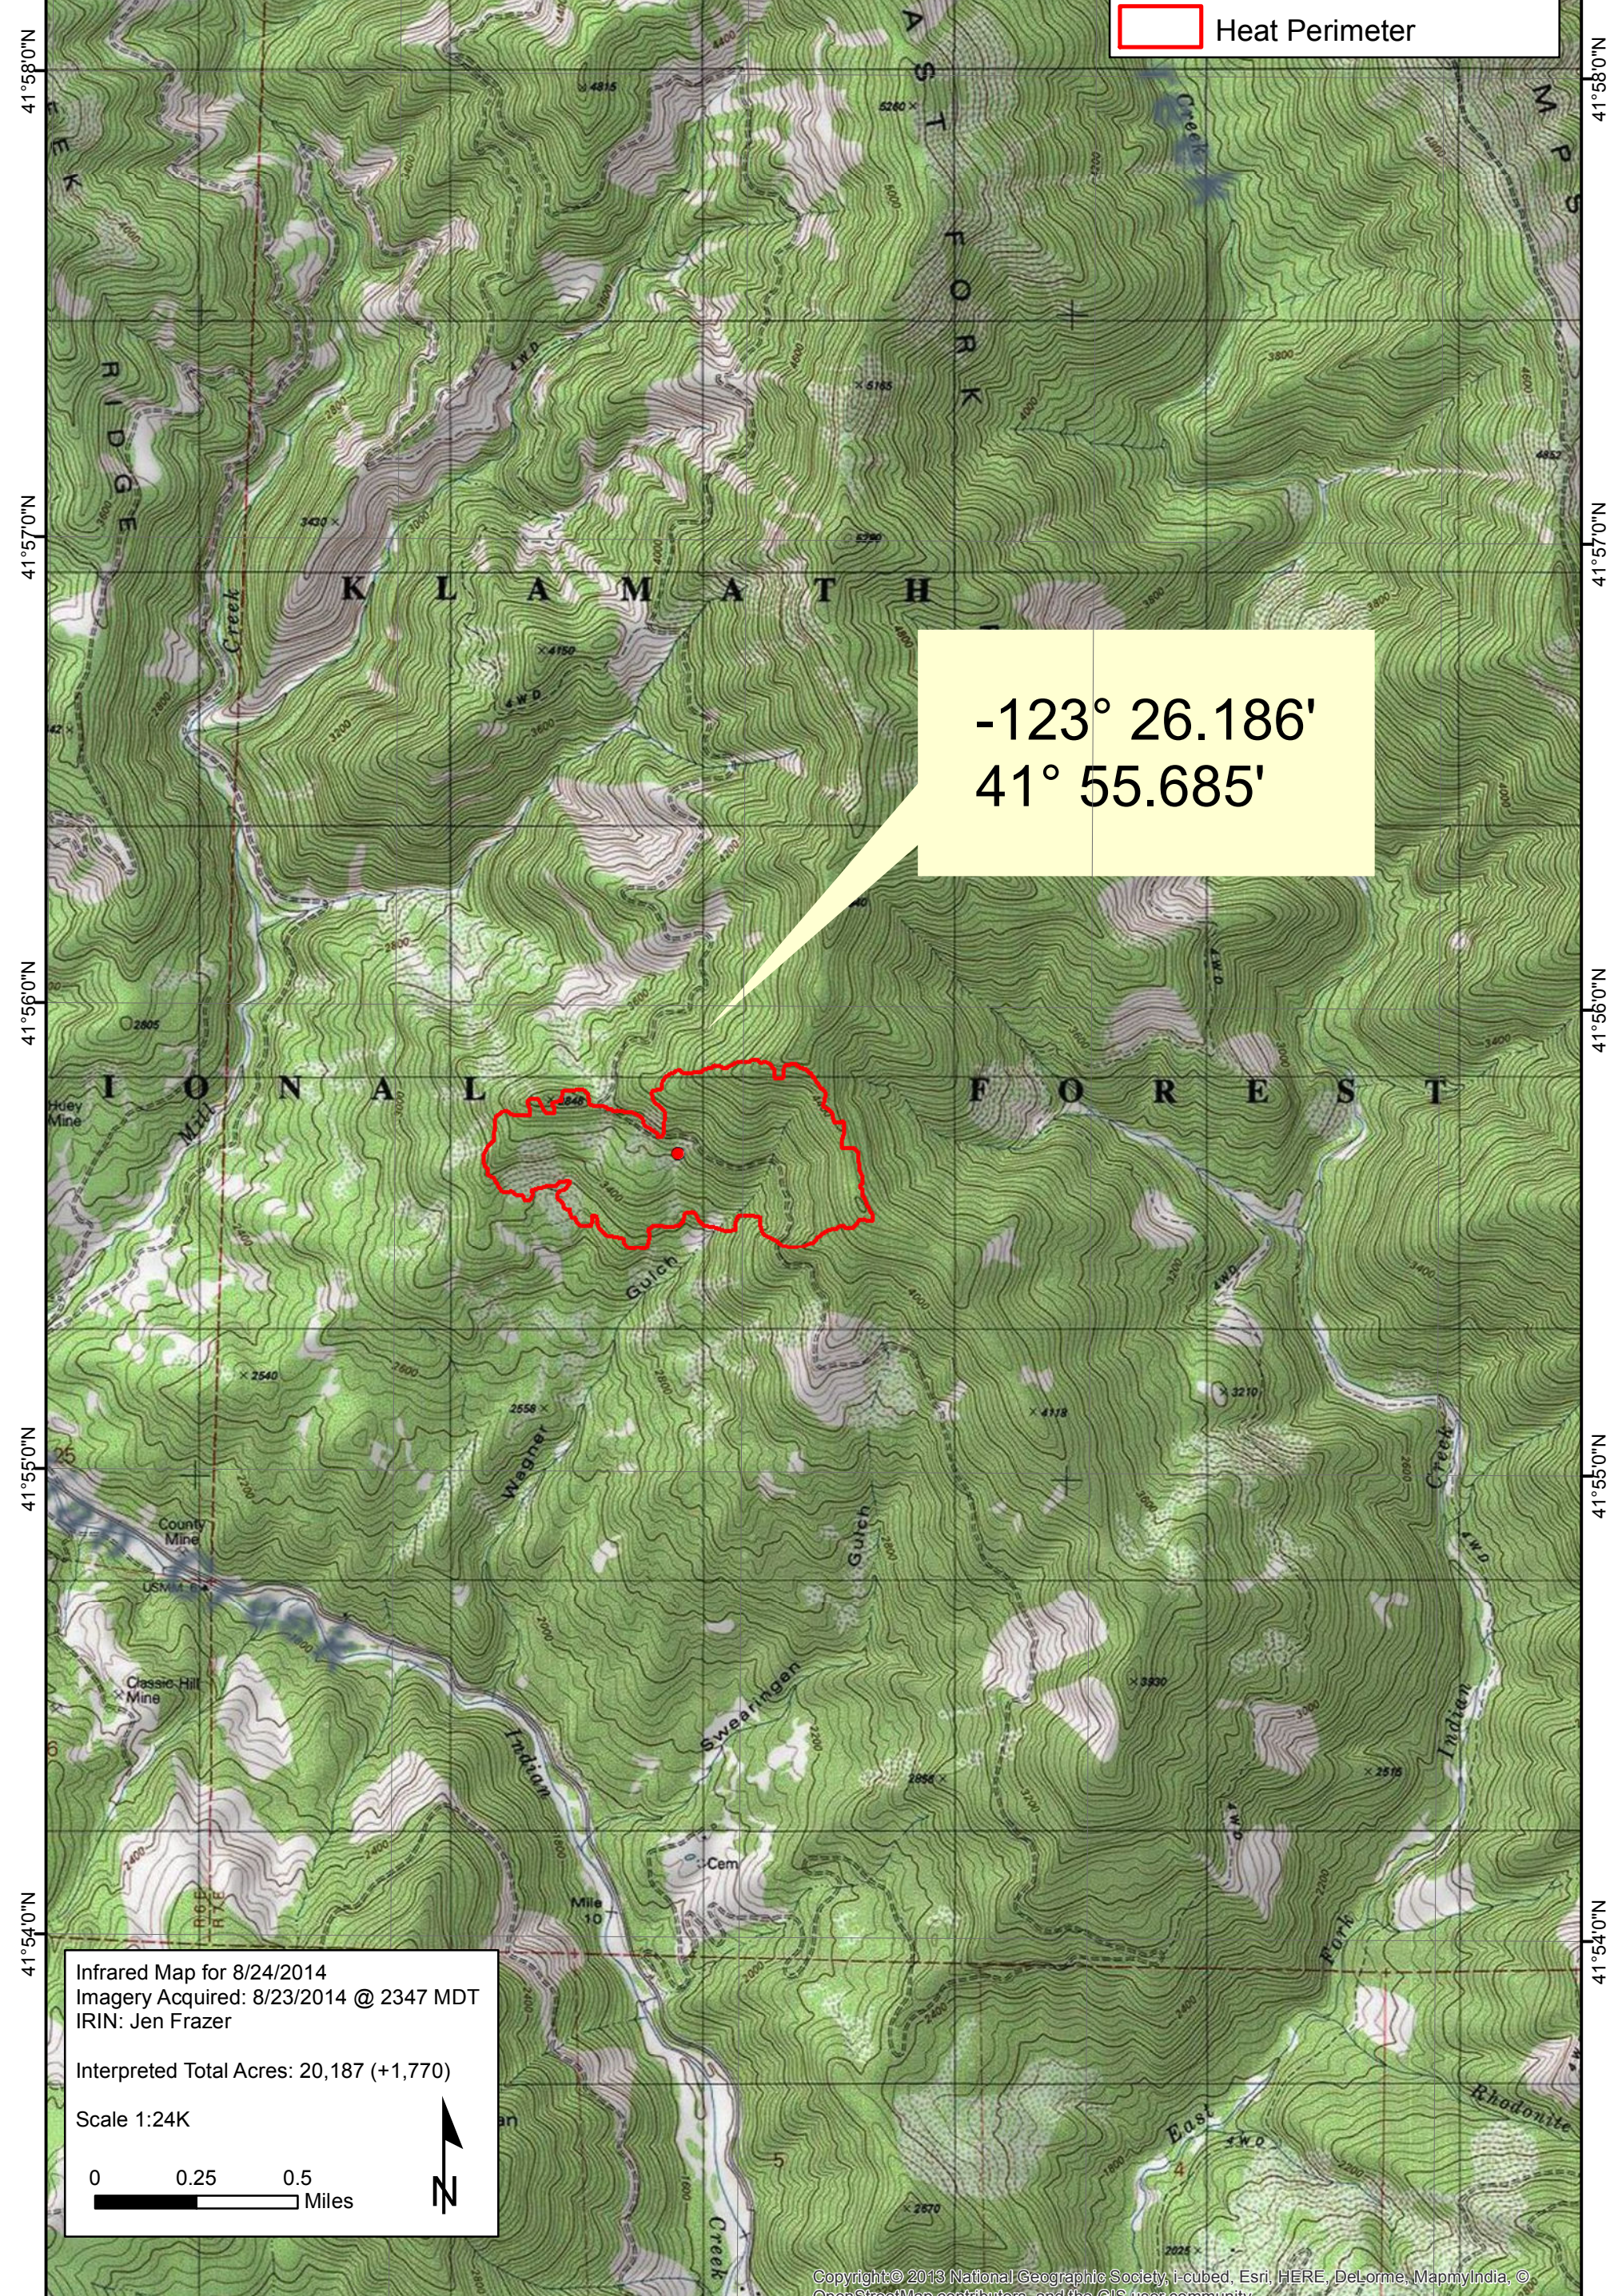

123°28'0"W 123°27'0"W 123°26'0"W 123°25'0"W 123°24'0"W

Happy Camp Complex
CA-KNF-005956
Kemper

 Heat Perimeter

-123° 26.186'
41° 55.685'

Infrared Map for 8/24/2014
Imagery Acquired: 8/23/2014 @ 2347 MDT
IRIN: Jen Frazer

Interpreted Total Acres: 20,187 (+1,770)

Scale 1:24K

0 0.25 0.5 Miles

123°27'0"W 123°26'0"W 123°25'0"W 123°24'0"W