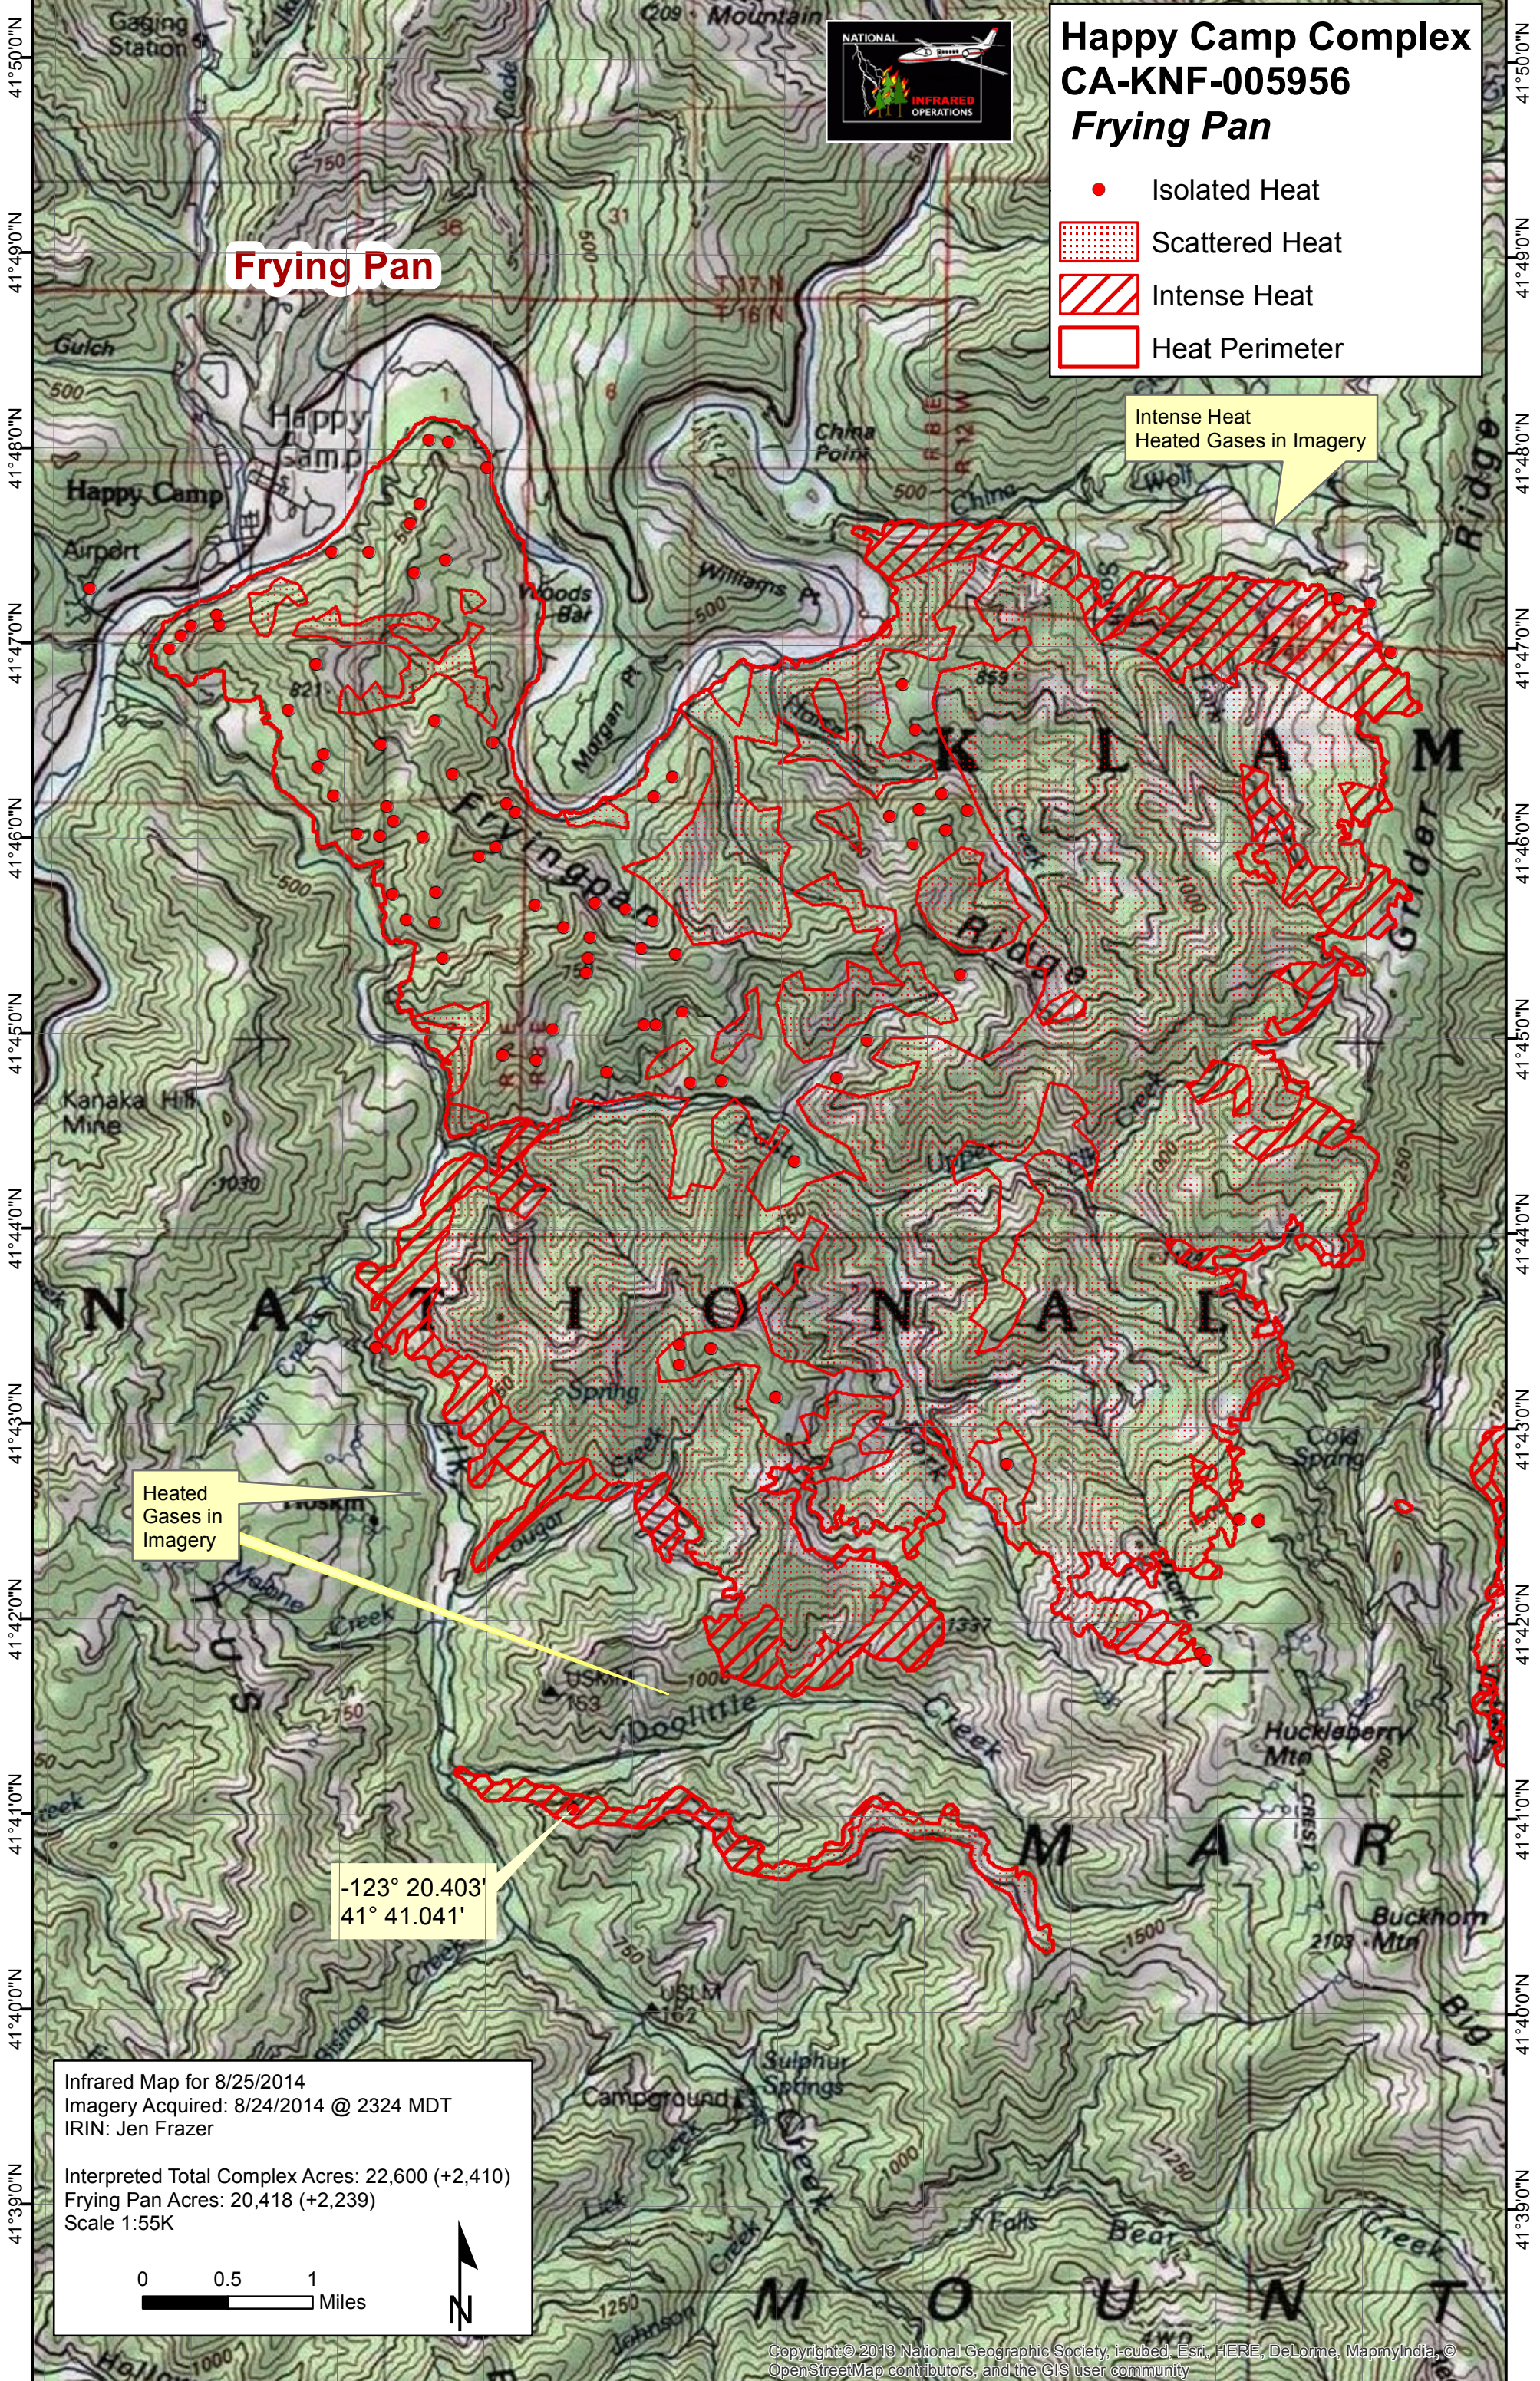

123°24'0"W 123°23'0"W 123°22'0"W 123°21'0"W 123°20'0"W 123°19'0"W 123°18'0"W 123°17'0"W 123°16'0"W 123°15'0"W

Happy Camp Complex CA-KNF-005956 Frying Pan

- Isolated Heat
- Scattered Heat
- Intense Heat
- Heat Perimeter

Frying Pan

Intense Heat
Heated Gases in Imagery

Heated Gases in
Imagery

-123° 20.403'
41° 41.041'

Infrared Map for 8/25/2014
Imagery Acquired: 8/24/2014 @ 2324 MDT
IRIN: Jen Frazer

Interpreted Total Complex Acres: 22,600 (+2,410)
Frying Pan Acres: 20,418 (+2,239)
Scale 1:55K

0 0.5 1 Miles

N

123°24'0"W 123°23'0"W 123°22'0"W 123°21'0"W 123°20'0"W 123°19'0"W 123°18'0"W 123°17'0"W 123°16'0"W 123°15'0"W