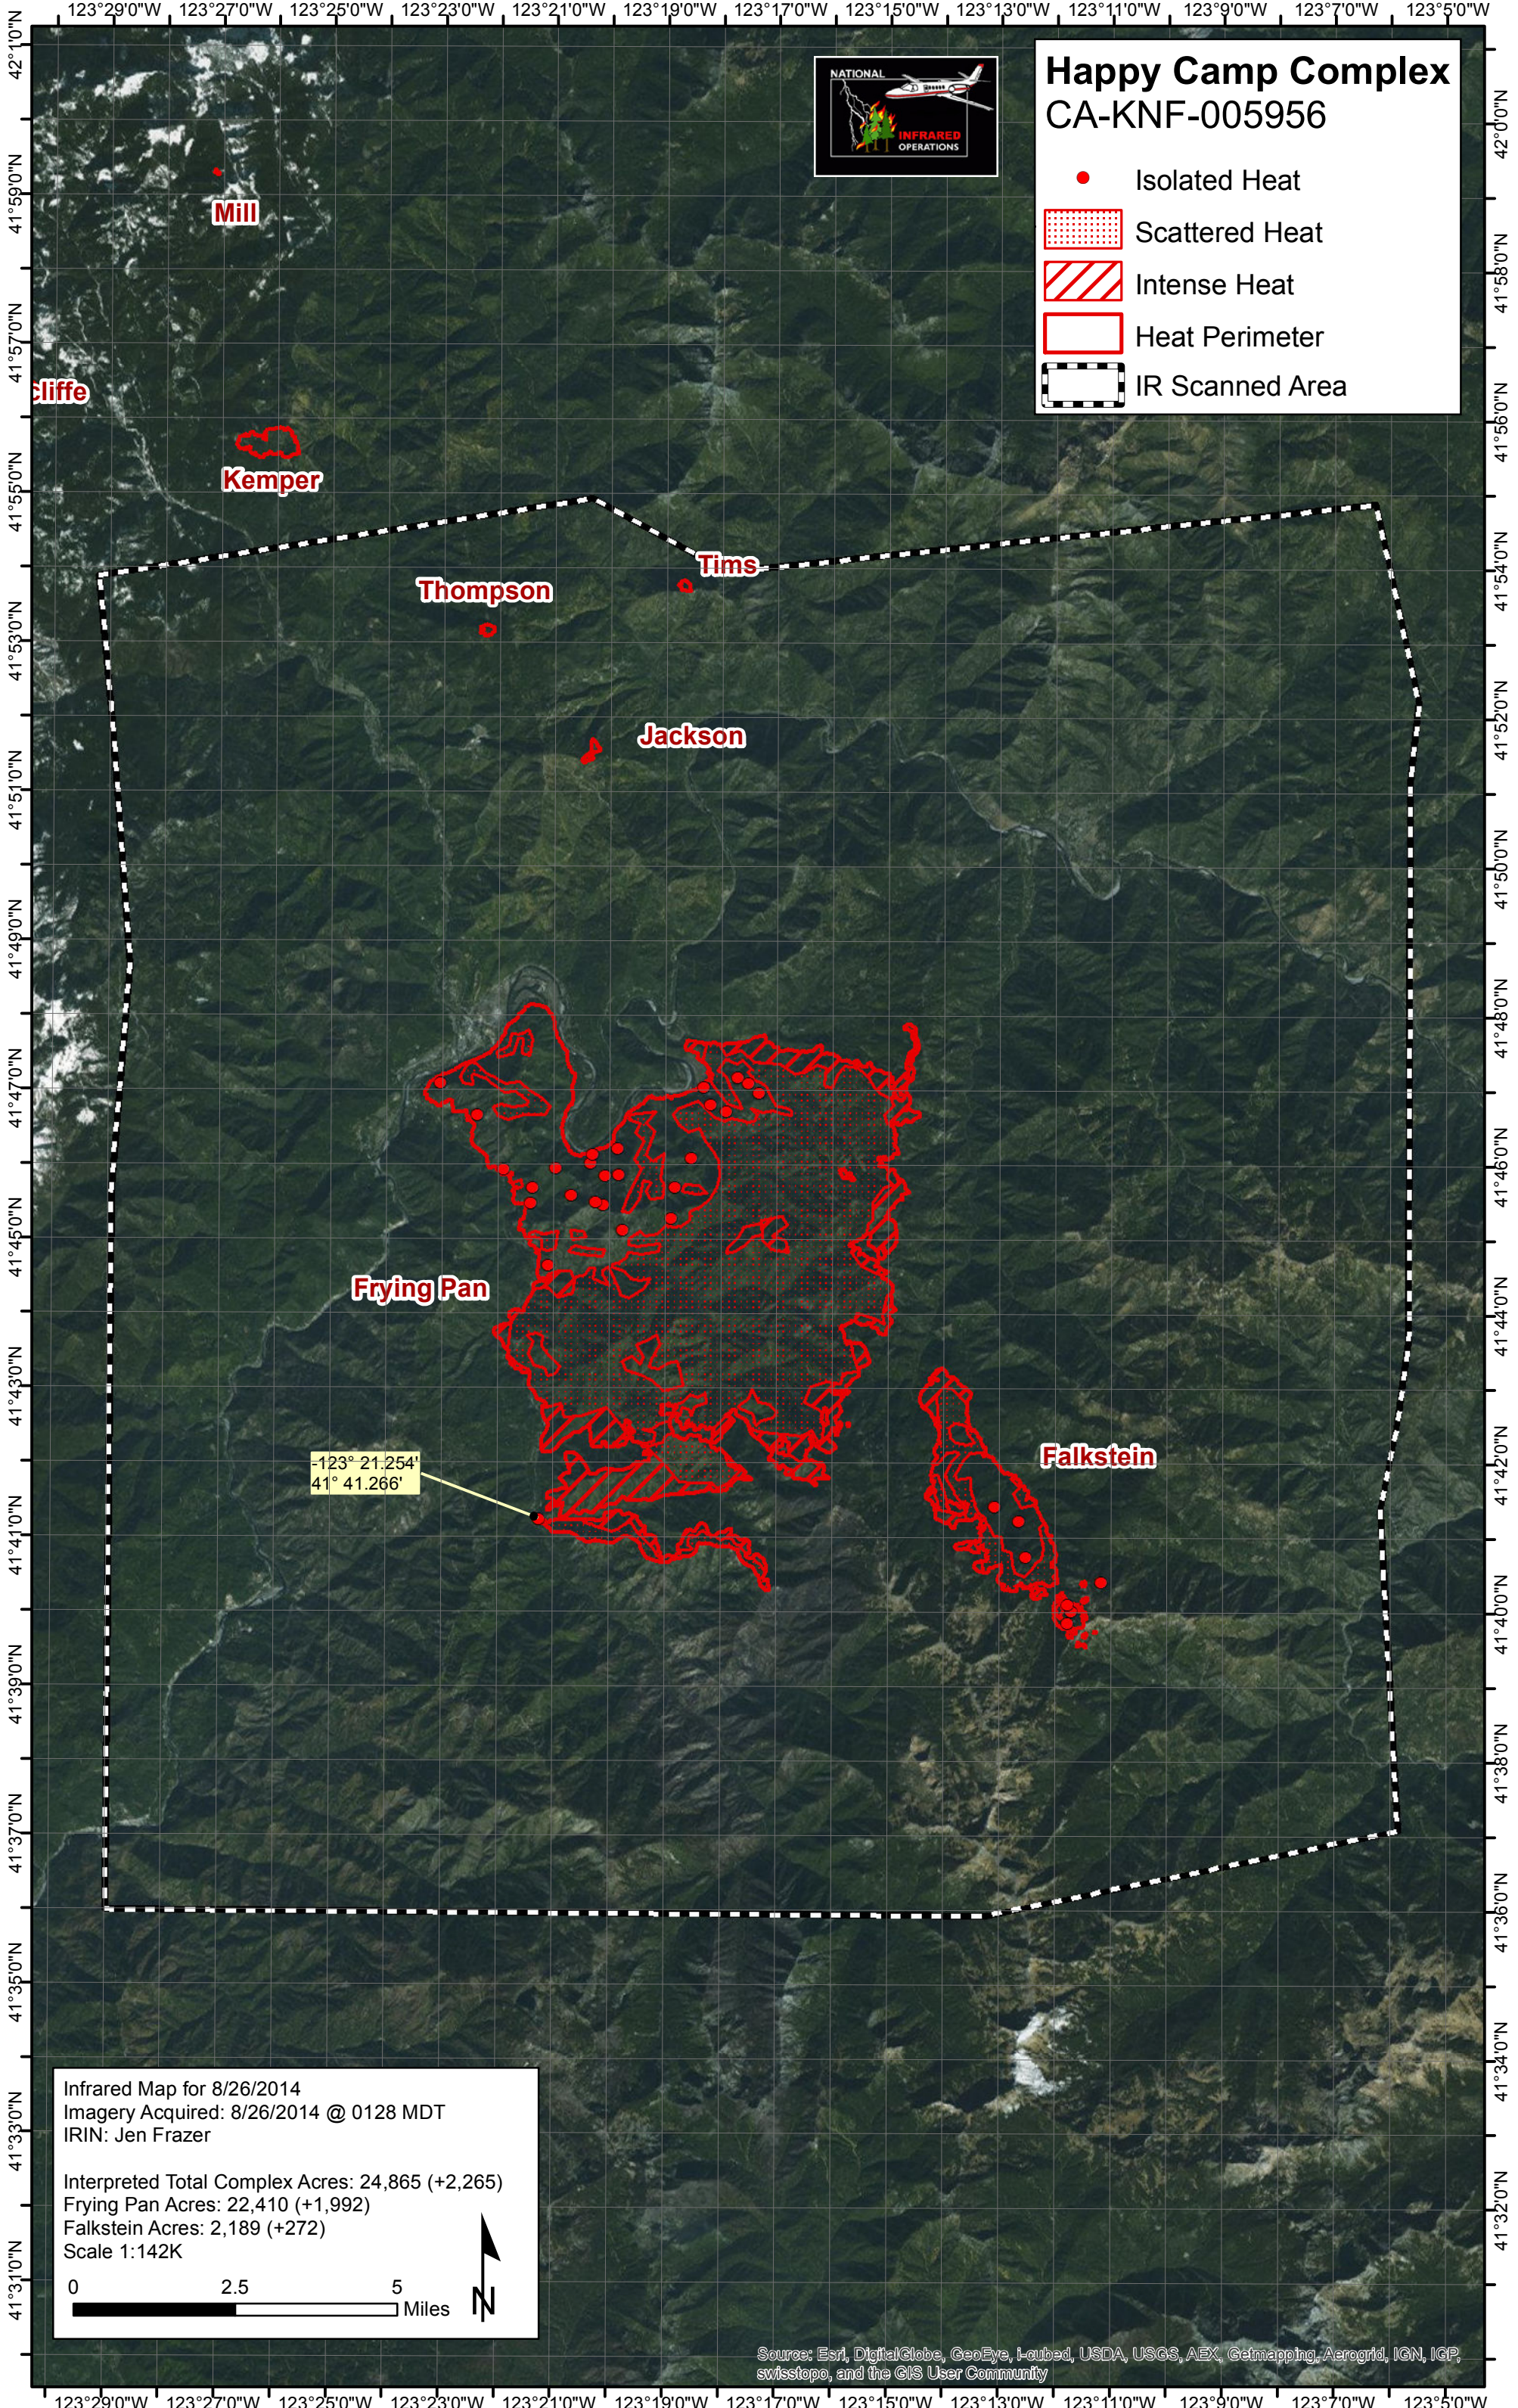

# Happy Camp Complex CA-KNF-005956

- Isolated Heat
- ▨ Scattered Heat
- ▨ Intense Heat
- Heat Perimeter
- ▭ IR Scanned Area

Infrared Map for 8/26/2014  
Imagery Acquired: 8/26/2014 @ 0128 MDT  
IRIN: Jen Frazer

Interpreted Total Complex Acres: 24,865 (+2,265)  
Frying Pan Acres: 22,410 (+1,992)  
Falkstein Acres: 2,189 (+272)  
Scale 1:142K

0 2.5 5 Miles

Source: Esri, DigitalGlobe, GeoEye, i-cubed, USDA, USGS, AEX, Getmapping, Aerogrid, IGN, IGP, swisstopo, and the GIS User Community