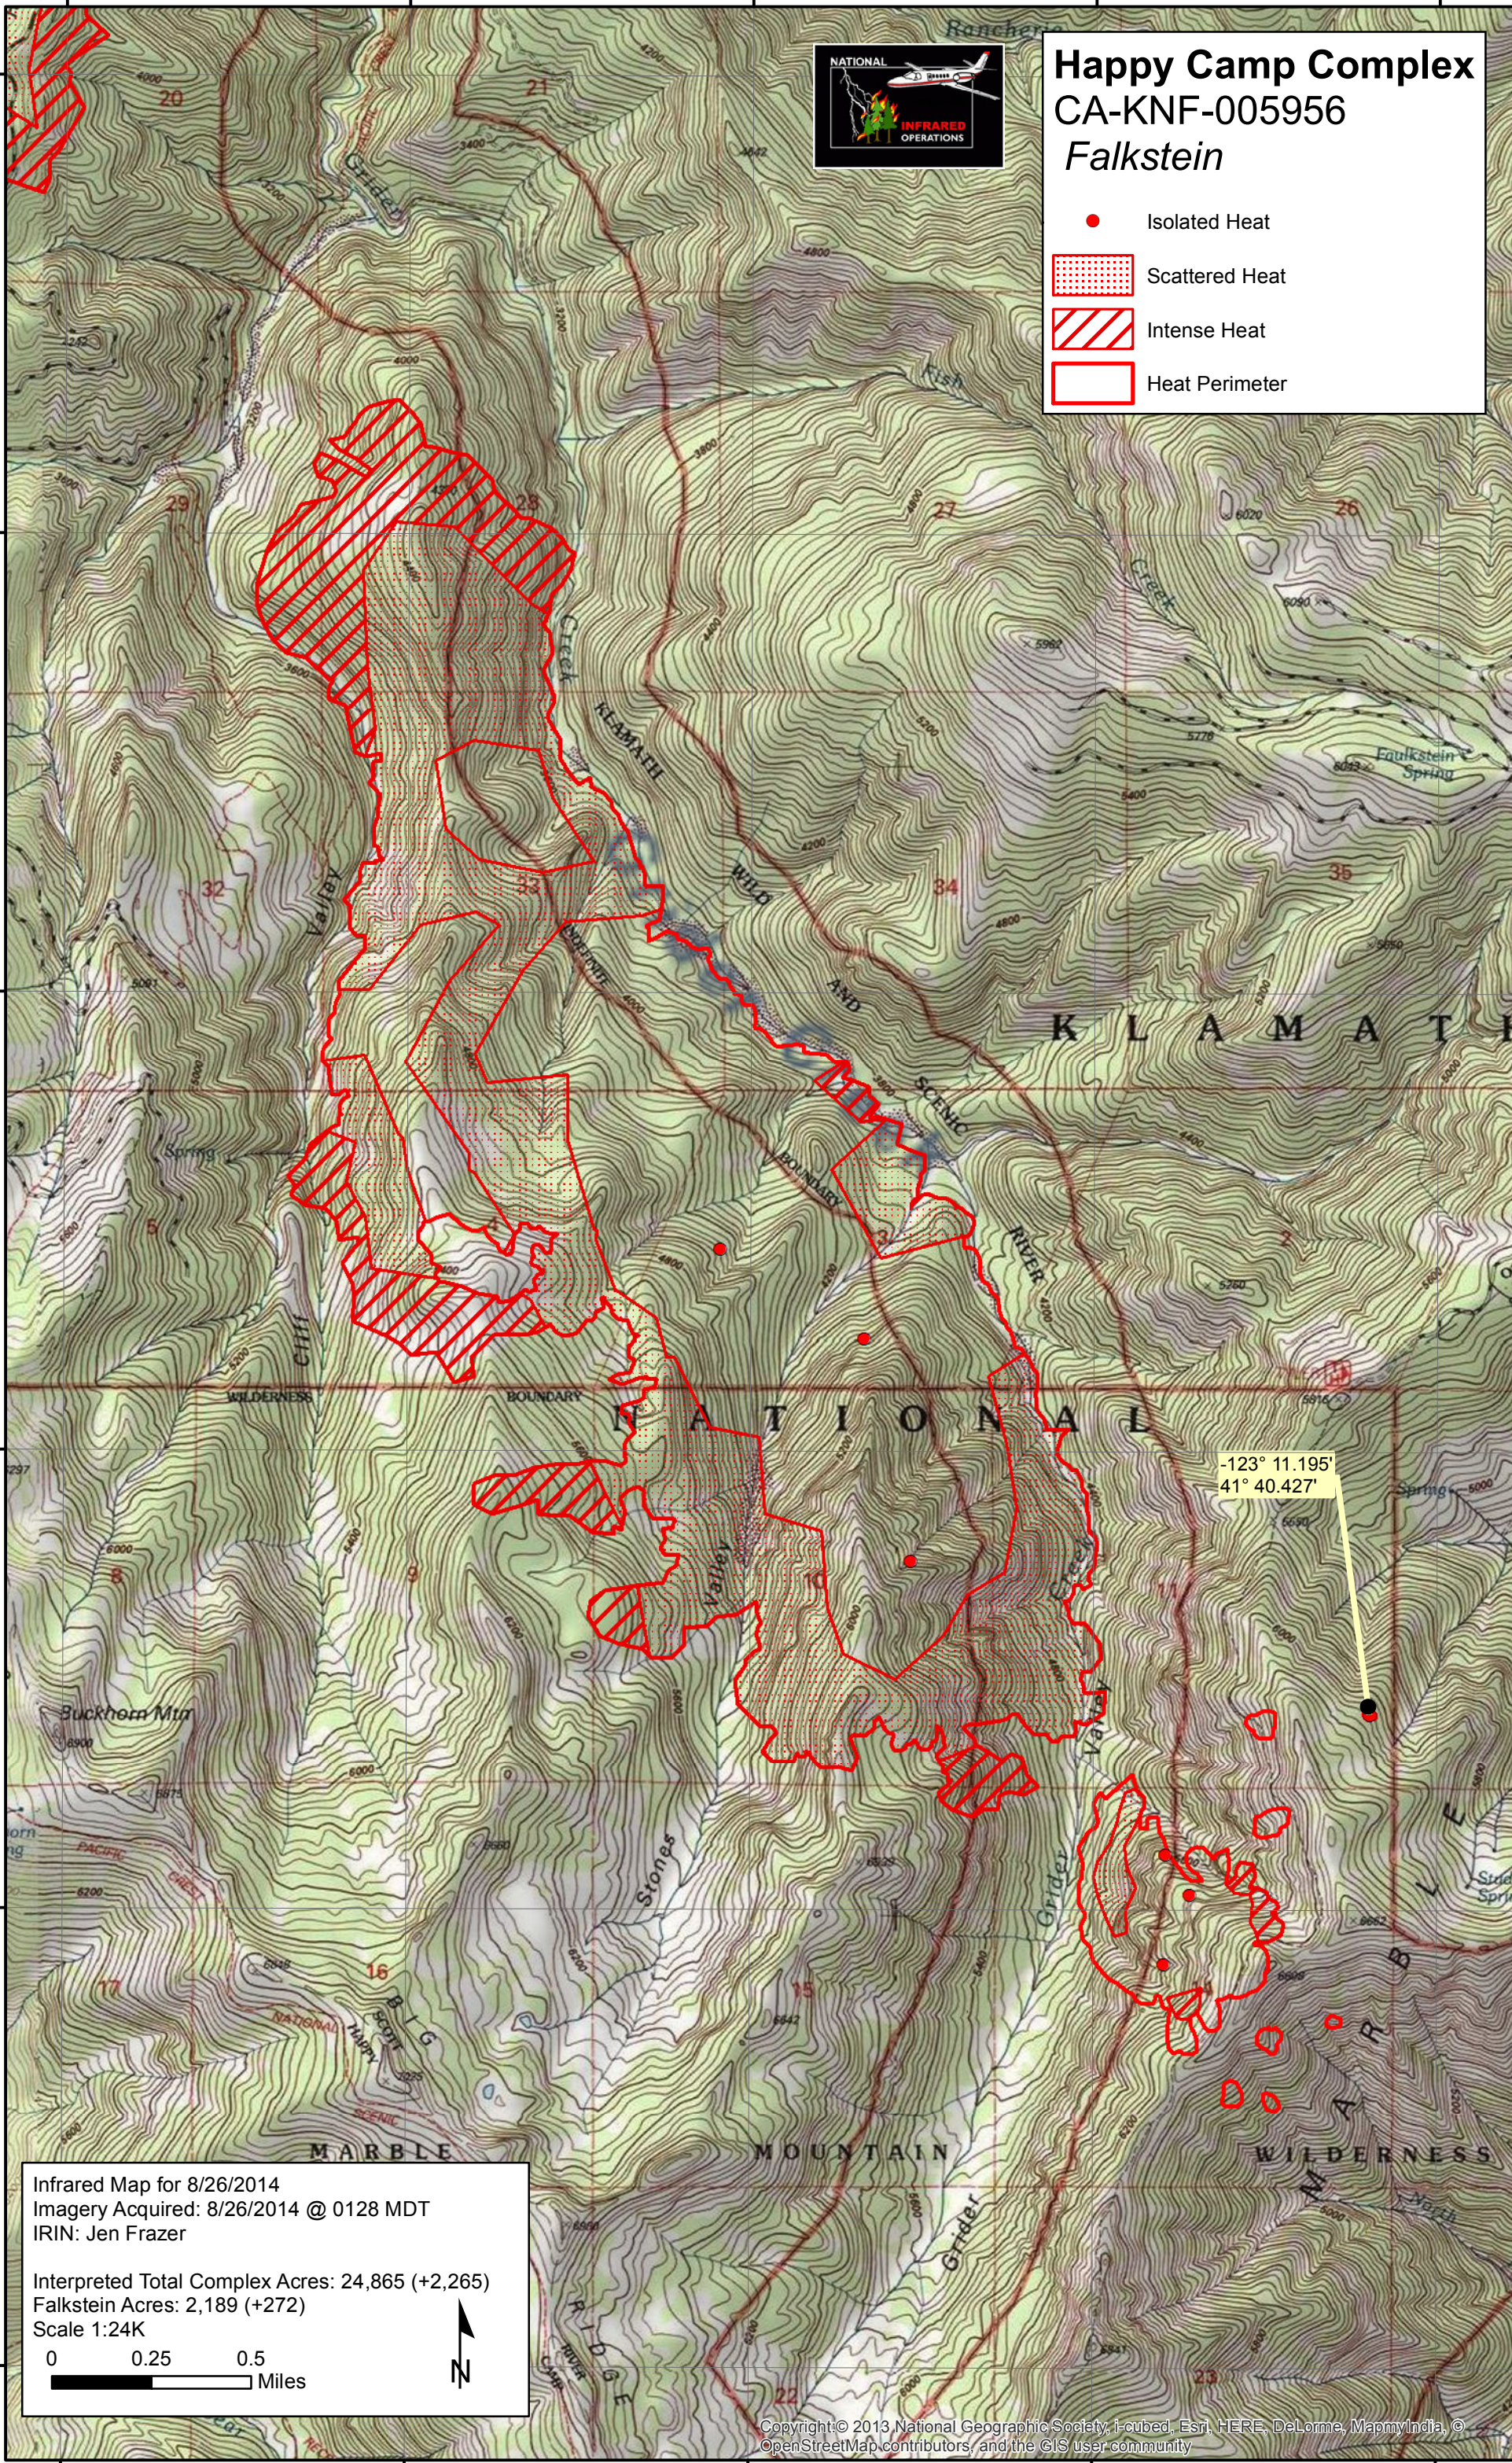

123°15'0"W 123°14'0"W 123°13'0"W 123°12'0"W 123°11'0"W

41°44'0"N
41°43'0"N
41°42'0"N
41°41'0"N
41°40'0"N
41°39'0"N

41°44'0"N
41°43'0"N
41°42'0"N
41°41'0"N
41°40'0"N
41°39'0"N

Happy Camp Complex CA-KNF-005956 Falkstein

- Isolated Heat
- Scattered Heat
- Intense Heat
- Heat Perimeter

Infrared Map for 8/26/2014
 Imagery Acquired: 8/26/2014 @ 0128 MDT
 IRIN: Jen Frazer

Interpreted Total Complex Acres: 24,865 (+2,265)
 Falkstein Acres: 2,189 (+272)
 Scale 1:24K

0 0.25 0.5 Miles

123°15'0"W 123°14'0"W 123°13'0"W 123°12'0"W 123°11'0"W