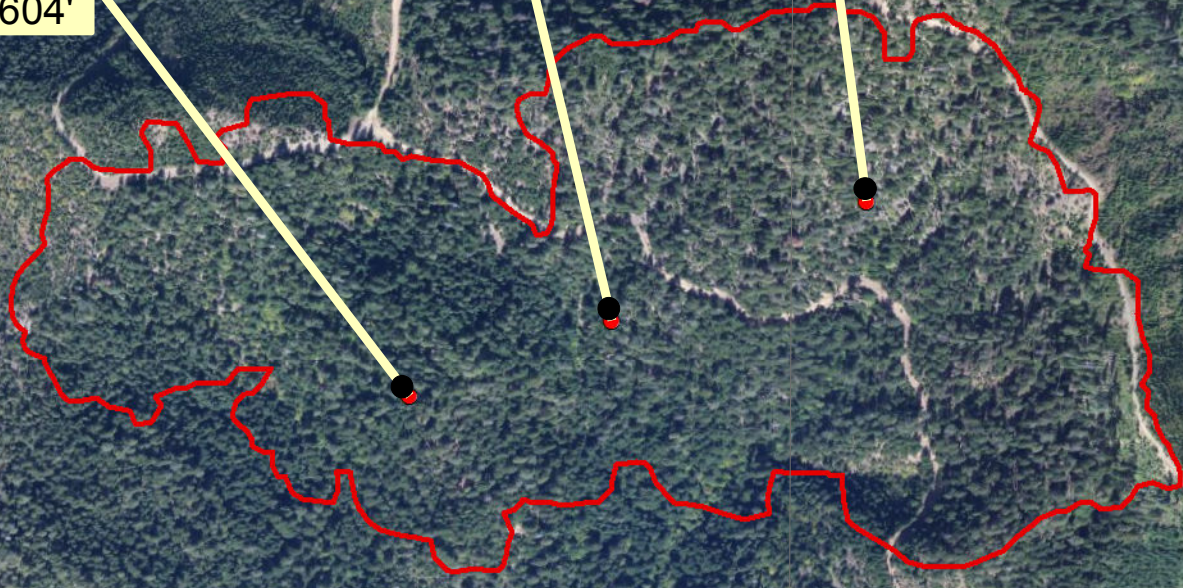

123°27'0"W

123°26'0"W

Happy Camp Complex CA-KNF-005956 Kemper

- Isolated Heat
- Scattered Heat
- Intense Heat
- Heat Perimeter

-123° 26.170'
41° 55.659'

-123° 25.927'
41° 55.745'

-123° 26.363'
41° 55.604'

Infrared Map for 8/27/2014
Imagery Acquired: 8/26/2014 @ 2324 MDT
IRIN: Jen Frazer

Interpreted Total Complex Acres: 27,329 (+2,464)

Scale 1:10K

Source: Esri, DigitalGlobe, GeoEye, IGN, GeoEye, USGS, AEX, Getmapping, Aerotech, IGN, 2013 National Geographic Society, I-cubed, Esri, HERE, DeLorme, MapmyIndia, © OpenStreetMap contributors, and the GIS user community

41°56'0"N

41°56'0"N

41°55'0"N

41°55'0"N

123°27'0"W

123°26'0"W